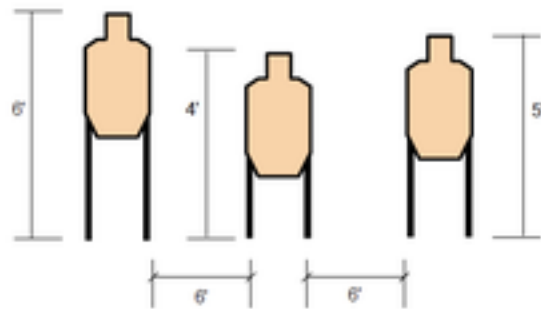

# 1. IDPA Classifier Stage 1

Scoring	Limited	Firearm	Handgun	Rounds	24
Targets	3 paper,	Total	3 targets	Strings	3
Scenario & Procedure	String 1 (12 shots): Load exactly 6 rounds in the firearm. Draw and fire 2 shots to each body, re-load from slide-lock and fire 2 shots at each head. String 2 (6 shots): Draw and fire 2 shots at each target strong hand only. String 3 (6 shots): Start with firearm in weak hand, pointed down range at a 45 degree down angle, safety may be off but the trigger finger must be out of trigger guard. Fire 2 shots at each target weak hand only.				
Start pos	Shooter Position 1 (P1)				
Start on	Audible signal				
Stop on	Last shot				
Penalties	As per current edition of rules				
Safety	L/R				
Setup	See image				

## 2. IDPA Classifier Stage 2

Scoring	Limited	Firearm	Handgun	Rounds	24
Targets	3 paper,	Total	3 targets	Strings	3

Scenario & Procedure	String 1 (12 shots): Load exactly 6 rounds total in the firearm at P2. Start back to the target, turn, draw and fire 2 rounds to each target, re-load from slide-lock and fire 2 more shots at each target. String 2 (6 shots): From the 10 yard line (P2), draw and fire 2 shots at each target while moving forward. Do not cross the line at P3. String 3 (6 shots): From the 5 yard line (P3), draw and fire 2 shots at each target while retreating from the targets.
Start pos	Shooter Position 2, Shooter Position 3 The start position for all strings is standing erect with han
Start on	Audible signal
Stop on	Last shot
Penalties	As per current edition of rules
Safety	L/R
Setup	See image