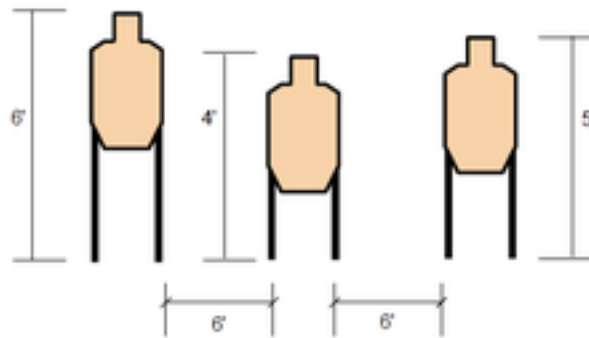

# 1. IDPA Classifier Stage 1

Scoring	Limited	Firearm	Handgun	Rounds	24
Targets	3 paper,	Total	3 targets	Strings	3
Scenario & Procedure	String 1 (12 shots): Load exactly 6 rounds in the firearm. Draw and fire 2 shots to each body, re-load from slide-lock and fire 2 shots at each head. String 2 (6 shots): Draw and fire 2 shots at each target strong hand only. String 3 (6 shots): Start with firearm in weak hand, pointed down range at a 45 degree down angle, safety may be off but the trigger finger must be out of trigger guard. Fire 2 shots at each target weak hand only.				
Start pos	Shooter Position 1 (P1)				
Start on	Audible signal				
Stop on	Last shot				
Penalties	As per current edition of rules				
Safety	L/R				
Setup	See image				

## 2. IDPA Classifier Stage 2

Scoring	Limited	Firearm	Handgun	Rounds	24
Targets	3 paper,	Total	3 targets	Strings	3

Scenario & Procedure	String 1 (12 shots): Load exactly 6 rounds total in the firearm at P2. Start back to the target, turn, draw and fire 2 rounds to each target, re-load from slide-lock and fire 2 more shots at each target. String 2 (6 shots): From the 10 yard line (P2), draw and fire 2 shots at each target while moving forward. Do not cross the line at P3. String 3 (6 shots): From the 5 yard line (P3), draw and fire 2 shots at each target while retreating from the targets.
Start pos	Shooter Position 2, Shooter Position 3 The start position for all strings is standing erect with han
Start on	Audible signal
Stop on	Last shot
Penalties	As per current edition of rules
Safety	L/R
Setup	See image