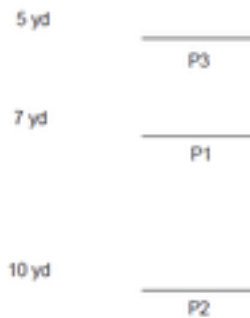

# 1. IDPA Classifier Stage 1

Scoring	Limited	Firearm	Handgun	Rounds	24
Targets	3 paper,	Total	3 targets	Strings	3
Scenario & Procedure	String 1 (12 shots): Load exactly 6 rounds in the firearm. Draw and fire 2 shots to each body, re-load from slide-lock and fire 2 shots at each head. String 2 (6 shots): Draw and fire 2 shots at each target strong hand only. String 3 (6 shots): Start with firearm in weak hand, pointed down range at a 45 degree down angle, safety may be off but the trigger finger must be out of trigger guard. Fire 2 shots at each target weak hand only.				
Start pos	Shooter Position 1 (P1)				
Start on	Audible signal				
Stop on	Last shot				
Penalties	As per current edition of rules				
Safety	L/R				
Setup	See image				

## 2. IDPA Classifier Stage 2

Scoring	Limited	Firearm	Handgun	Rounds	24
Targets	3 paper,	Total	3 targets	Strings	3

Scenario & Procedure	String 1 (12 shots): Load exactly 6 rounds total in the firearm at P2. Start back to the target, turn, draw and fire 2 rounds to each target, re-load from slide-lock and fire 2 more shots at each target. String 2 (6 shots): From the 10 yard line (P2), draw and fire 2 shots at each target while moving forward. Do not cross the line at P3. String 3 (6 shots): From the 5 yard line (P3), draw and fire 2 shots at each target while retreating from the targets.
Start pos	Shooter Position 2, Shooter Position 3 The start position for all strings is standing erect with han
Start on	Audible signal
Stop on	Last shot
Penalties	As per current edition of rules
Safety	L/R
Setup	See image