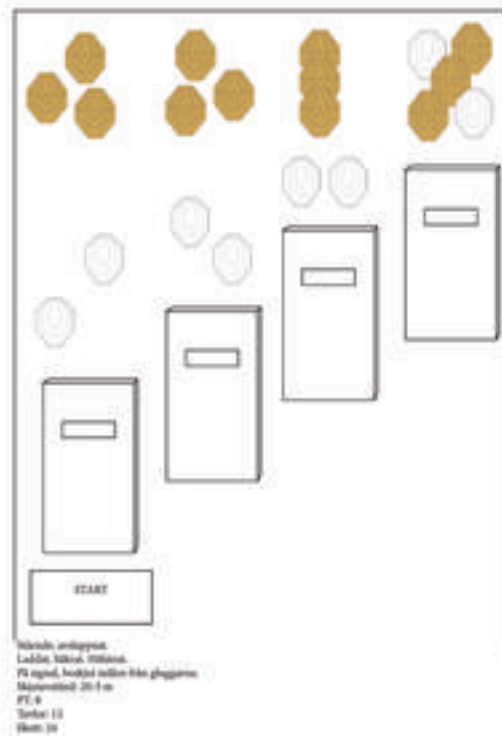

5. station 5, bana D

CoF	Comstock - Medium	Points	120 p
Targets	12 paper, 8 no-shoot, Total 12 targets	Min rounds	24
Firearm	Handgun	Match-%	18.32%

Procedure	På signal, beskjut målen från gluggarna.
Starting position	Gun loaded & holstered
Firearm ready condition	
Start on	Audible signal
Stop on	Last shot
Penalties	As per current edition of rules
Safety angles	
Setup notes