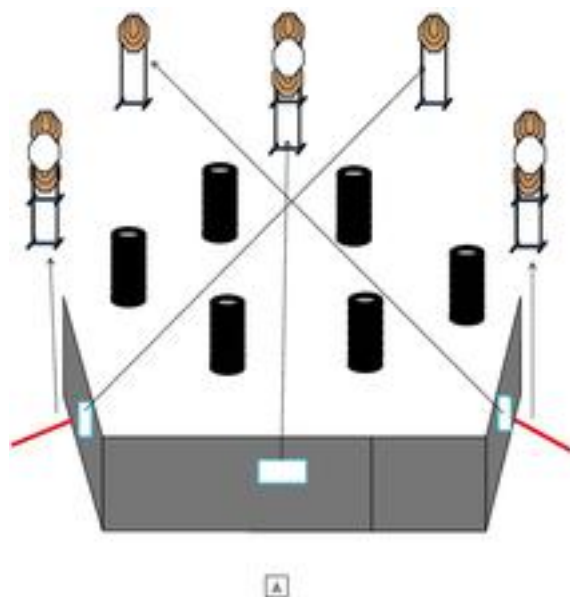

6. station 6, bana E

Start i box A, läddat, säkrat, hållstrukt. På signal beskjut tavlorna i fri ordning och stil. Däck/avskärningar skall vara uppställda så att alla 3 fönster måste utnyttjas.

CoF	Comstock - Medium	Points	80 p
Targets	8 paper, 3 no-shoot, Total 8 targets	Min rounds	16
Firearm	Handgun	Match-%	12.21%

Procedure	På signal beskjut tavlorna i fri ordning och stil.
Starting position	Gun loaded & holstered
Firearm ready condition	
Start on	Audible signal
Stop on	Last shot
Penalties	As per current edition of rules
Safety angles	
Setup notes	Däck/avskärningar skall vara uppställda så att alla 3 fönster måste utnyttjas.