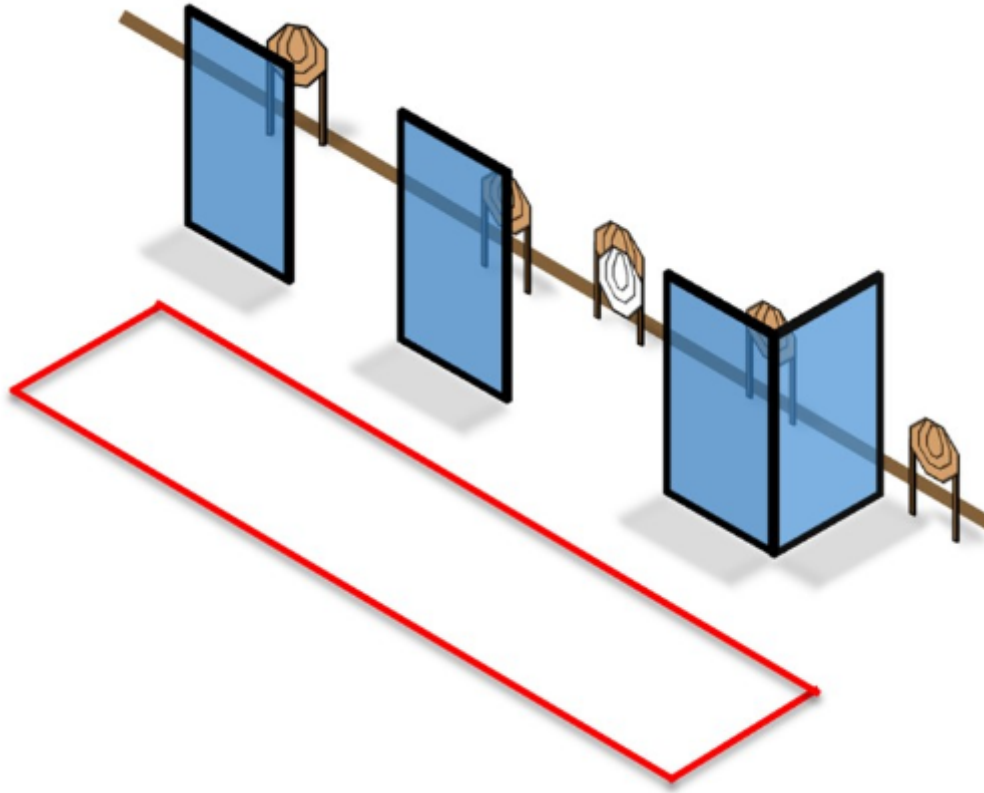

1. 200 m

CoF	Comstock - Short	Points	50 p
Targets	5 paper, 1 no-shoot, Total 5 targets	Min rounds	10
Firearm	Handgun	Match-%	12.82%

Procedure	
Starting position	Gun loaded & holstered
Firearm ready condition	
Start on	Audible signal
Stop on	Last shot
Penalties	As per current edition of rules
Safety angles	L/R
Setup notes	

## 2. IPSC bay 1

CoF	Comstock - Long	Points	150 p
Targets	14 paper, 2 plates, Total 16 targets	Min rounds	30
Firearm	Handgun	Match-%	38.46%

Procedure	Handles on bridge are outside shooting area.
Starting position	On bridge
Firearm ready condition	
Start on	Audible signal
Stop on	Last shot
Penalties	As per current edition of rules
Safety angles	L/R
Setup notes	

### 3. IPSC bay 2

CoF	Comstock - Medium	Points	80 p
Targets	7 paper, 2 plates, Total 9 targets	Min rounds	16
Firearm	Handgun	Match-%	20.51%

Procedure	
Starting position	Gun loaded & holstered
Firearm ready condition	
Start on	Audible signal
Stop on	Last shot
Penalties	As per current edition of rules
Safety angles	L/R
Setup notes	