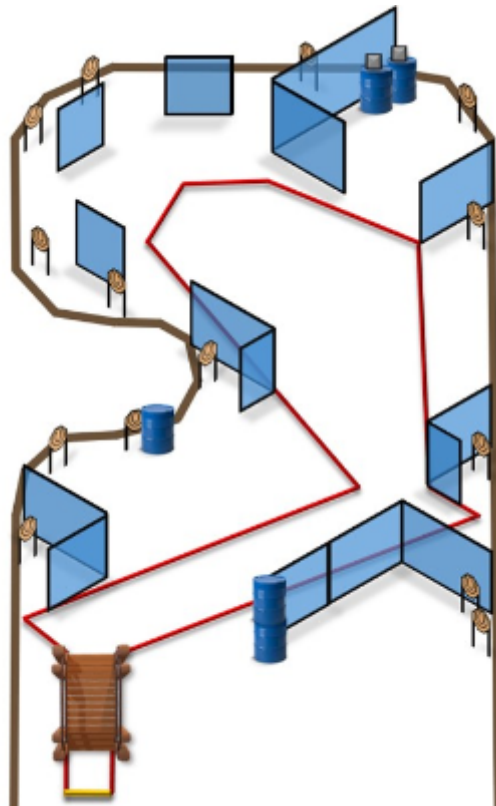

1. 200 m

CoF	Comstock - Short	Points	50 p
Targets	5 paper, 1 no-shoot, Total 5 targets	Min rounds	10
Firearm	Handgun	Match-%	12.82%

Procedure	
Starting position	Gun loaded & holstered
Firearm ready condition	
Start on	Audible signal
Stop on	Last shot
Penalties	As per current edition of rules
Safety angles	L/R
Setup notes	

2. IPSC bay 1

CoF	Comstock - Long	Points	150 p
Targets	14 paper, 2 plates, Total 16 targets	Min rounds	30
Firearm	Handgun	Match-%	38.46%

Procedure	Handles on bridge are outside shooting area.
Starting position	On bridge
Firearm ready condition	
Start on	Audible signal
Stop on	Last shot
Penalties	As per current edition of rules
Safety angles	L/R
Setup notes	

3. IPSC bay 2

CoF	Comstock - Medium	Points	80 p
Targets	7 paper, 2 plates, Total 9 targets	Min rounds	16
Firearm	Handgun	Match-%	20.51%

Procedure	
Starting position	Gun loaded & holstered
Firearm ready condition	
Start on	Audible signal
Stop on	Last shot
Penalties	As per current edition of rules
Safety angles	L/R
Setup notes	