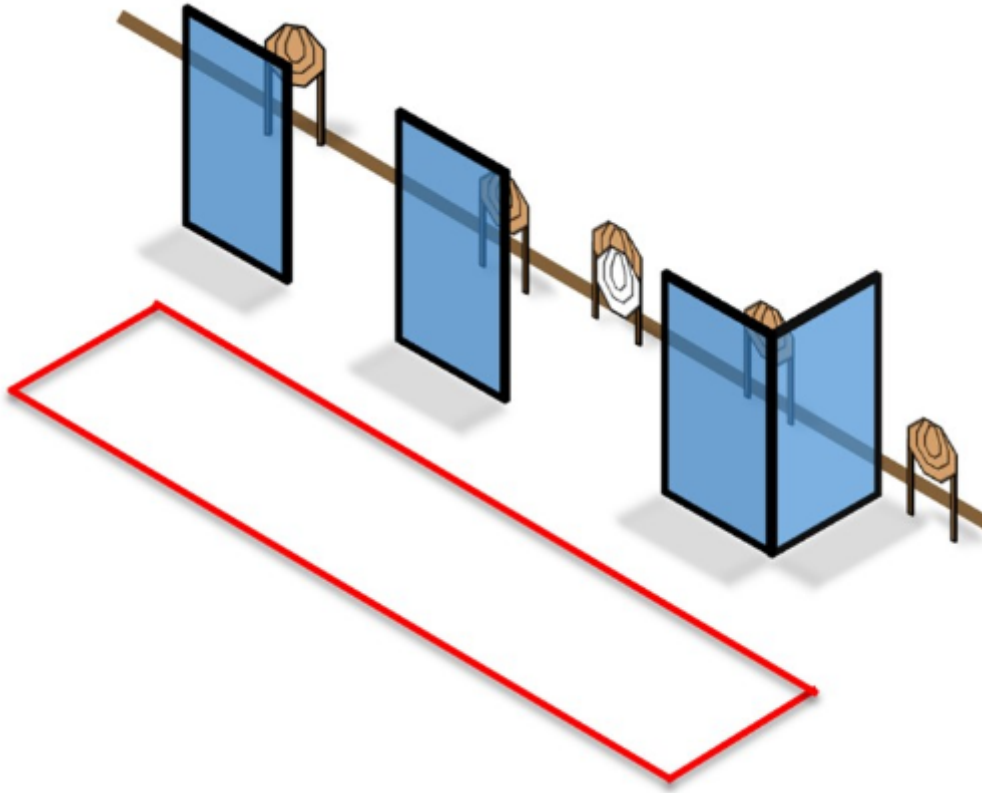

1. 200 m

CoF	Comstock - Short	Points	50 p
Targets	5 paper, 1 no-shoot, Total 5 targets	Min rounds	10
Firearm	Handgun	Match-%	12.82%

Procedure	
Starting position	Gun loaded & holstered
Firearm ready condition	
Start on	Audible signal
Stop on	Last shot
Penalties	As per current edition of rules
Safety angles	L/R
Setup notes	

2. IPSC bay 1

CoF	Comstock - Long	Points	150 p
Targets	14 paper, 2 plates, Total 16 targets	Min rounds	30
Firearm	Handgun	Match-%	38.46%

Procedure	Handles on bridge are outside shooting area.
Starting position	On bridge
Firearm ready condition	
Start on	Audible signal
Stop on	Last shot
Penalties	As per current edition of rules
Safety angles	L/R
Setup notes	

3. IPSC bay 2

CoF	Comstock - Medium	Points	80 p
Targets	7 paper, 2 plates, Total 9 targets	Min rounds	16
Firearm	Handgun	Match-%	20.51%

Procedure	
Starting position	Gun loaded & holstered
Firearm ready condition	
Start on	Audible signal
Stop on	Last shot
Penalties	As per current edition of rules
Safety angles	L/R
Setup notes	