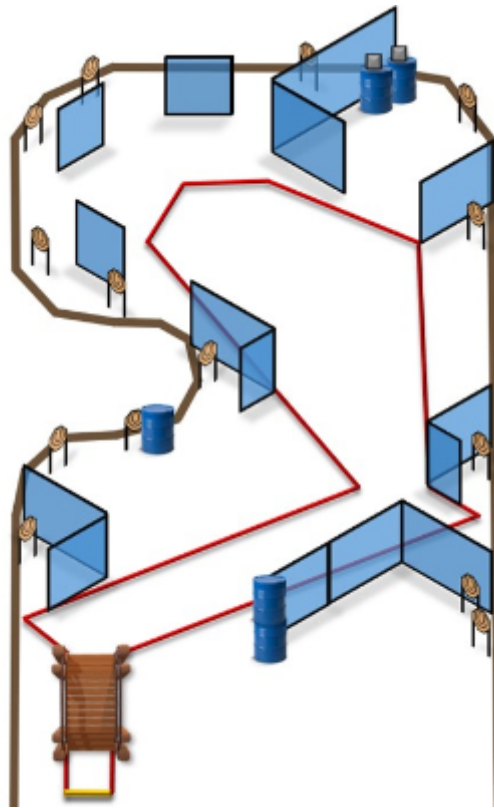

1. 200 m

CoF	Comstock - Short	Points	50 p
Targets	5 paper, 1 no-shoot, Total 5 targets	Min rounds	10
Firearm	Handgun	Match-%	12.82%

Procedure	
Starting position	Gun loaded & holstered
Firearm ready condition	
Start on	Audible signal
Stop on	Last shot
Penalties	As per current edition of rules
Safety angles	L/R
Setup notes	

## 2. IPSC bay 1

CoF	Comstock - Long	Points	150 p
Targets	14 paper, 2 plates, Total 16 targets	Min rounds	30
Firearm	Handgun	Match-%	38.46%

Procedure	Handles on bridge are outside shooting area.
Starting position	On bridge
Firearm ready condition	
Start on	Audible signal
Stop on	Last shot
Penalties	As per current edition of rules
Safety angles	L/R
Setup notes	

### 3. IPSC bay 2

CoF	Comstock - Medium	Points	80 p
Targets	7 paper, 2 plates, Total 9 targets	Min rounds	16
Firearm	Handgun	Match-%	20.51%

Procedure	
Starting position	Gun loaded & holstered
Firearm ready condition	
Start on	Audible signal
Stop on	Last shot
Penalties	As per current edition of rules
Safety angles	L/R
Setup notes	