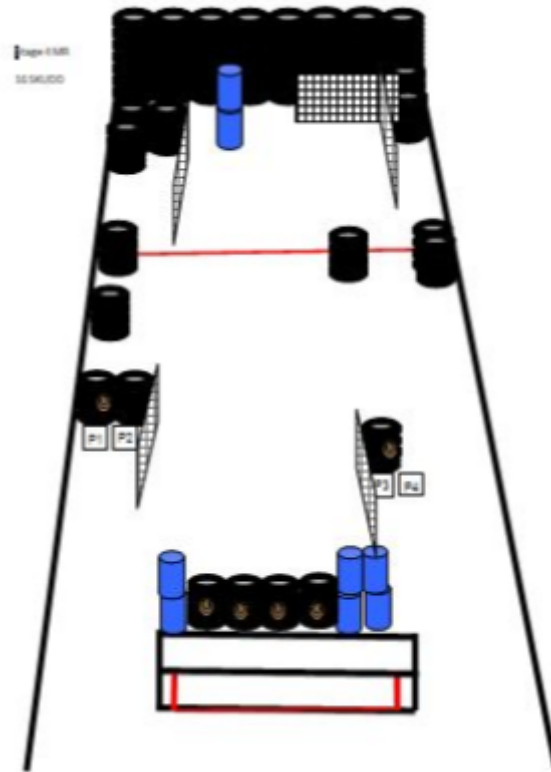

# 1. En

CoF	Comstock - Medium	Points	90 p
Targets	7 paper, 4 plates, Total 11 targets	Min rounds	18
Firearm	Mini Rifle	Match-%	15.38%

Procedure	Engage targets as they become visible in the designated area
Starting position	stock at hip level, muzzle paralell to the ground
Firearm ready condition	Option 1
Start on	Audible signal
Stop on	Last shot
Penalties	As per current edition of rules
Safety angles	L/R 90
Setup notes	

## 2. To

CoF	Comstock - Long	Points	105 p
Targets	9 paper, 3 plates, Total 12 targets	Min rounds	21
Firearm	Mini Rifle	Match-%	17.95%

Procedure	Start anywhere in the designated area. All targets must be engaged through apertures
Starting position	Stock at hip level, muzzle paralel to the ground
Firearm ready condition	Option 1
Start on	Audible signal
Stop on	Last shot
Penalties	As per current edition of rules
Safety angles	L/R 90
Setup notes	

### 3. Tre

CoF	Comstock - Long	Points	150 p
Targets	15 paper, Total 15 targets	Min rounds	30
Firearm	Mini Rifle	Match-%	25.64%

Procedure	Start with toes touching faultline as demonstrated by RO. Red and white ribbon are sweedish walls.
Starting position	Stock at hip level, mussels parallell to the ground.
Firearm ready condition	Option 1
Start on	Audible signal
Stop on	Last shot
Penalties	As per current edition of rules
Safety angles	L/R
Setup notes	

# 4. Fire

CoF	Comstock - Medium	Points	80 p
Targets	6 paper, 4 plates, Total 10 targets	Min rounds	16
Firearm	Mini Rifle	Match-%	13.68%

Procedure	Start with heels touching mark as demonstrated by RO. Shoot all targets from within the designated area. The wooden platform.
Starting position	stock at hip level, muzzle touching mark on pole.
Firearm ready condition	Option 1
Start on	Audible signal
Stop on	Last shot
Penalties	As per current edition of rules
Safety angles	L/R
Setup notes	