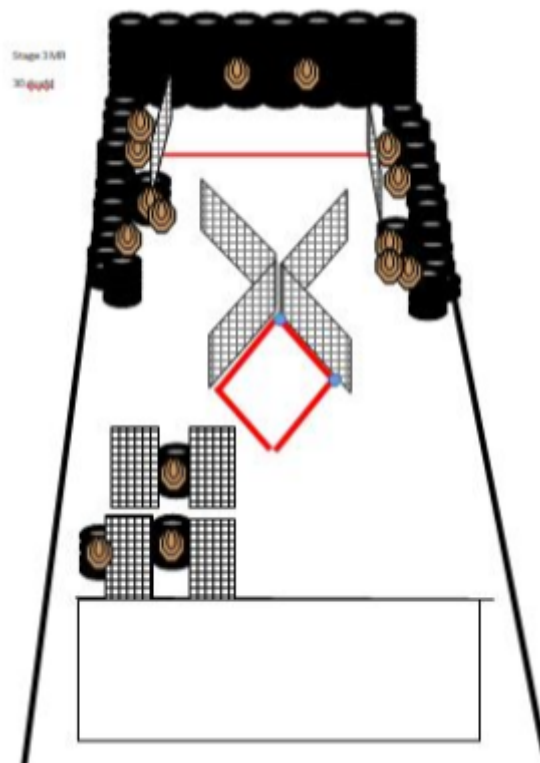

# 1. En

CoF	Comstock - Medium	Points	90 p
Targets	7 paper, 4 plates, Total 11 targets	Min rounds	18
Firearm	Mini Rifle	Match-%	15.38%

Procedure	Engage targets as they become visible in the designated area
Starting position	stock at hip level, muzzle paralell to the ground
Firearm ready condition	Option 1
Start on	Audible signal
Stop on	Last shot
Penalties	As per current edition of rules
Safety angles	L/R 90
Setup notes	

## 2. To

CoF	Comstock - Long	Points	105 p
Targets	9 paper, 3 plates, Total 12 targets	Min rounds	21
Firearm	Mini Rifle	Match-%	17.95%

Procedure	Start anywhere in the designated area. All targets must be engaged through apertures
Starting position	Stock at hip level, muzzle paralel to the ground
Firearm ready condition	Option 1
Start on	Audible signal
Stop on	Last shot
Penalties	As per current edition of rules
Safety angles	L/R 90
Setup notes	

### 3. Tre

CoF	Comstock - Long	Points	150 p
Targets	15 paper, Total 15 targets	Min rounds	30
Firearm	Mini Rifle	Match-%	25.64%

Procedure	Start with toes touching faultline as demonstrated by RO. Red and white ribbon are sweedish walls.
Starting position	Stock at hip level, mussels parallell to the ground.
Firearm ready condition	Option 1
Start on	Audible signal
Stop on	Last shot
Penalties	As per current edition of rules
Safety angles	L/R
Setup notes	

# 4. Fire

CoF	Comstock - Medium	Points	80 p
Targets	6 paper, 4 plates, Total 10 targets	Min rounds	16
Firearm	Mini Rifle	Match-%	13.68%

Procedure	Start with heels touching mark as demonstrated by RO. Shoot all targets from within the designated area. The wooden platform.
Starting position	stock at hip level, muzzle touching mark on pole.
Firearm ready condition	Option 1
Start on	Audible signal
Stop on	Last shot
Penalties	As per current edition of rules
Safety angles	L/R
Setup notes	