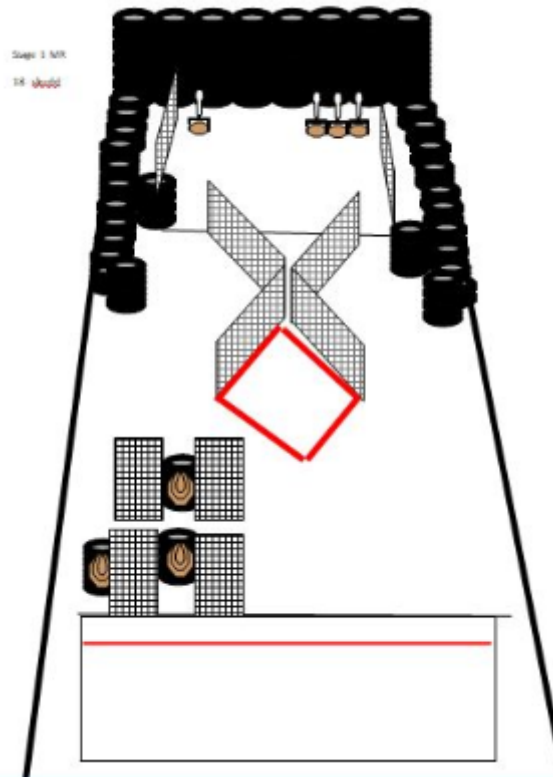

1. En

CoF	Comstock - Medium	Points	90 p
Targets	7 paper, 4 plates, Total 11 targets	Min rounds	18
Firearm	Mini Rifle	Match-%	15.38%

Procedure	Engage targets as they become visible in the designated area
Starting position	stock at hip level, muzzle paralell to the ground
Firearm ready condition	Option 1
Start on	Audible signal
Stop on	Last shot
Penalties	As per current edition of rules
Safety angles	L/R 90
Setup notes	

2. To

CoF	Comstock - Long	Points	105 p
Targets	9 paper, 3 plates, Total 12 targets	Min rounds	21
Firearm	Mini Rifle	Match-%	17.95%

Procedure	Start anywhere in the designated area. All targets must be engaged through apertures
Starting position	Stock at hip level, muzzle paralel to the ground
Firearm ready condition	Option 1
Start on	Audible signal
Stop on	Last shot
Penalties	As per current edition of rules
Safety angles	L/R 90
Setup notes	

3. Tre

CoF	Comstock - Long	Points	150 p
Targets	15 paper, Total 15 targets	Min rounds	30
Firearm	Mini Rifle	Match-%	25.64%

Procedure	Start with toes touching faultline as demonstrated by RO. Red and white ribbon are sweedish walls.
Starting position	Stock at hip level, mussels parallell to the ground.
Firearm ready condition	Option 1
Start on	Audible signal
Stop on	Last shot
Penalties	As per current edition of rules
Safety angles	L/R
Setup notes	

4. Fire

CoF	Comstock - Medium	Points	80 p
Targets	6 paper, 4 plates, Total 10 targets	Min rounds	16
Firearm	Mini Rifle	Match-%	13.68%

Procedure	Start with heels touching mark as demonstrated by RO. Shoot all targets from within the designated area. The wooden platform.
Starting position	stock at hip level, muzzle touching mark on pole.
Firearm ready condition	Option 1
Start on	Audible signal
Stop on	Last shot
Penalties	As per current edition of rules
Safety angles	L/R
Setup notes	