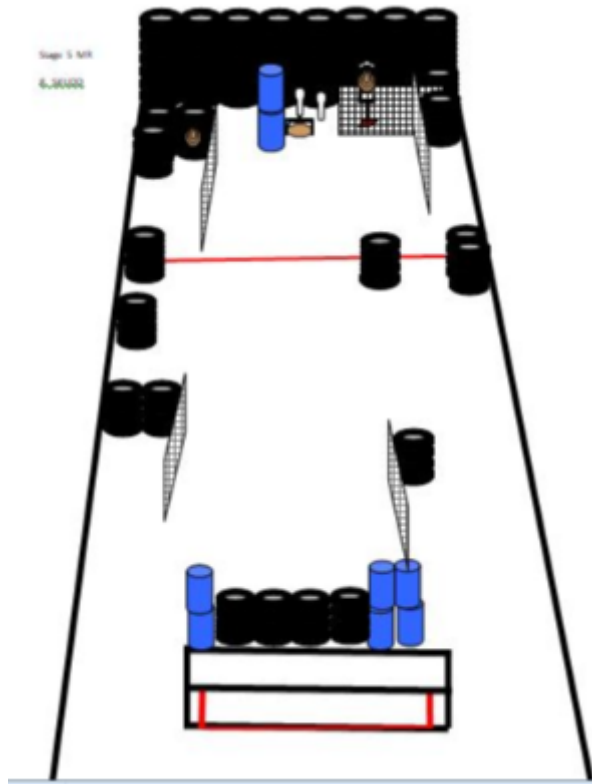

## 2. To

CoF	Comstock - Long	Points	105 p
Targets	9 paper, 3 plates, Total 12 targets	Min rounds	21
Firearm	Mini Rifle	Match-%	17.95%

Procedure	Start anywhere in the designated area. All targets must be engaged through apertures
Starting position	Stock at hip level, muzzle paralel to the ground
Firearm ready condition	Option 1
Start on	Audible signal
Stop on	Last shot
Penalties	As per current edition of rules
Safety angles	L/R 90
Setup notes	

### 3. Tre

CoF	Comstock - Long	Points	150 p
Targets	15 paper, Total 15 targets	Min rounds	30
Firearm	Mini Rifle	Match-%	25.64%

Procedure	Start with toes touching faultline as demonstrated by RO. Red and white ribbon are sweedish walls.
Starting position	Stock at hip level, mussels parallell to the ground.
Firearm ready condition	Option 1
Start on	Audible signal
Stop on	Last shot
Penalties	As per current edition of rules
Safety angles	L/R
Setup notes	

# 4. Fire

CoF	Comstock - Medium	Points	80 p
Targets	6 paper, 4 plates, Total 10 targets	Min rounds	16
Firearm	Mini Rifle	Match-%	13.68%

Procedure	Start with heels touching mark as demonstrated by RO. Shoot all targets from within the designated area. The wooden platform.
Starting position	stock at hip level, muzzle touching mark on pole.
Firearm ready condition	Option 1
Start on	Audible signal
Stop on	Last shot
Penalties	As per current edition of rules
Safety angles	L/R
Setup notes	

# 5. Fem

CoF	Comstock - Short	Points	40 p
Targets	3 paper, 2 popper, Total 5 targets	Min rounds	8
Firearm	Mini Rifle	Match-%	6.84%

Procedure	Start anywhere along the faultline. Engage targets as they become visible
Starting position	Stock at hip level, muzzle paralel to the ground
Firearm ready condition	Option 3
Start on	Audible signal
Stop on	Last shot
Penalties	As per current edition of rules
Safety angles	L/R
Setup notes	