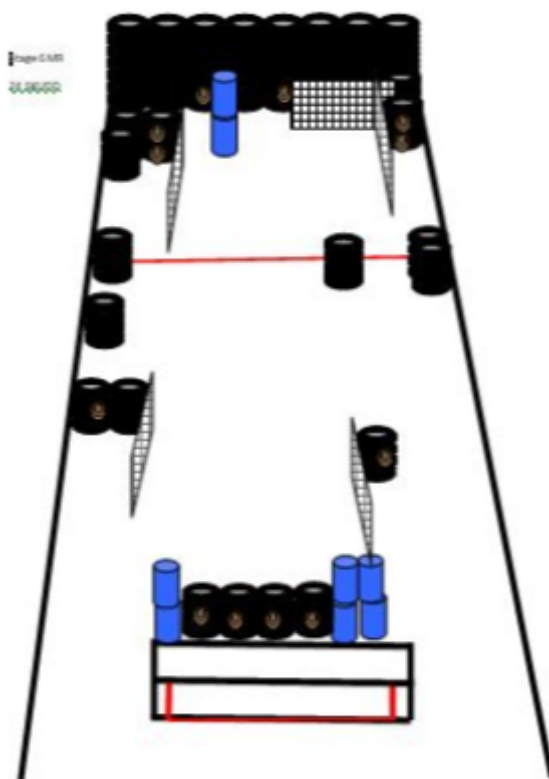

### 3. Tre

CoF	Comstock - Long	Points	150 p
Targets	15 paper, Total 15 targets	Min rounds	30
Firearm	Mini Rifle	Match-%	25.64%

Procedure	Start with toes touching faultline as demonstrated by RO. Red and white ribbon are sweedish walls.
Starting position	Stock at hip level, mussels parallell to the ground.
Firearm ready condition	Option 1
Start on	Audible signal
Stop on	Last shot
Penalties	As per current edition of rules
Safety angles	L/R
Setup notes	

# 4. Fire

CoF	Comstock - Medium	Points	80 p
Targets	6 paper, 4 plates, Total 10 targets	Min rounds	16
Firearm	Mini Rifle	Match-%	13.68%

Procedure	Start with heels touching mark as demonstrated by RO. Shoot all targets from within the designated area. The wooden platform.
Starting position	stock at hip level, muzzle touching mark on pole.
Firearm ready condition	Option 1
Start on	Audible signal
Stop on	Last shot
Penalties	As per current edition of rules
Safety angles	L/R
Setup notes	

# 5. Fem

CoF	Comstock - Short	Points	40 p
Targets	3 paper, 2 popper, Total 5 targets	Min rounds	8
Firearm	Mini Rifle	Match-%	6.84%

Procedure	Start anywhere along the faultline. Engage targets as they become visible
Starting position	Stock at hip level, muzzle paralel to the ground
Firearm ready condition	Option 3
Start on	Audible signal
Stop on	Last shot
Penalties	As per current edition of rules
Safety angles	L/R
Setup notes	

## 6. seks

CoF	Comstock - Long	Points	120 p
Targets	12 paper, Total 12 targets	Min rounds	24
Firearm	Mini Rifle	Match-%	20.51%

Procedure	Start anywhere in the designated area. Engage targets as they become visible. Target T11 and T12 must be shot through aperture.
Starting position	Stock at hip level, muzzle paralell to the ground
Firearm ready condition	Option 1
Start on	Audible signal
Stop on	Last shot
Penalties	As per current edition of rules
Safety angles	L/R 90
Setup notes	