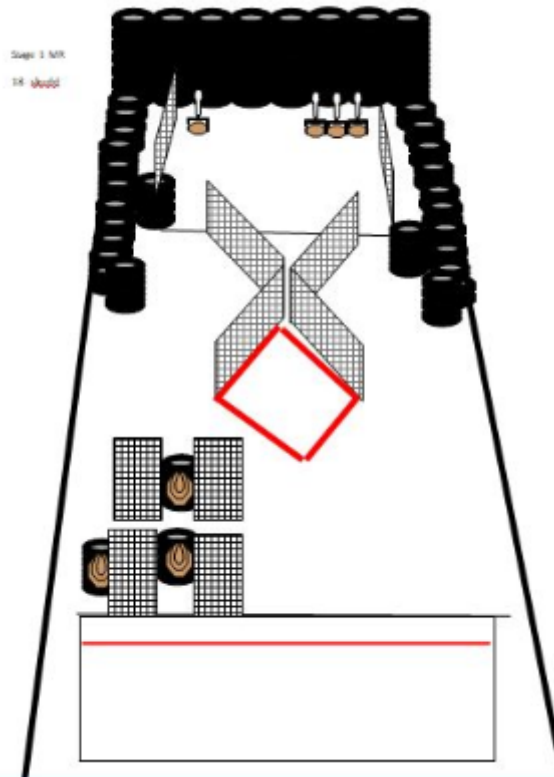

# 1. En

CoF	Comstock - Medium	Points	90 p
Targets	7 paper, 4 plates, Total 11 targets	Min rounds	18
Firearm	Mini Rifle	Match-%	15.38%

Procedure	Engage targets as they become visible in the designated area
Starting position	stock at hip level, muzzle paralell to the ground
Firearm ready condition	Option 1
Start on	Audible signal
Stop on	Last shot
Penalties	As per current edition of rules
Safety angles	L/R 90
Setup notes	

## 2. To

CoF	Comstock - Long	Points	105 p
Targets	9 paper, 3 plates, Total 12 targets	Min rounds	21
Firearm	Mini Rifle	Match-%	17.95%

Procedure	Start anywhere in the designated area. All targets must be engaged through apertures
Starting position	Stock at hip level, muzzle paralel to the ground
Firearm ready condition	Option 1
Start on	Audible signal
Stop on	Last shot
Penalties	As per current edition of rules
Safety angles	L/R 90
Setup notes	

### 3. Tre

CoF	Comstock - Long	Points	150 p
Targets	15 paper, Total 15 targets	Min rounds	30
Firearm	Mini Rifle	Match-%	25.64%

Procedure	Start with toes touching faultline as demonstrated by RO. Red and white ribbon are sweedish walls.
Starting position	Stock at hip level, mussels parallell to the ground.
Firearm ready condition	Option 1
Start on	Audible signal
Stop on	Last shot
Penalties	As per current edition of rules
Safety angles	L/R
Setup notes	

# 4. Fire

CoF	Comstock - Medium	Points	80 p
Targets	6 paper, 4 plates, Total 10 targets	Min rounds	16
Firearm	Mini Rifle	Match-%	13.68%

Procedure	Start with heels touching mark as demonstrated by RO. Shoot all targets from within the designated area. The wooden platform.
Starting position	stock at hip level, muzzle touching mark on pole.
Firearm ready condition	Option 1
Start on	Audible signal
Stop on	Last shot
Penalties	As per current edition of rules
Safety angles	L/R
Setup notes	