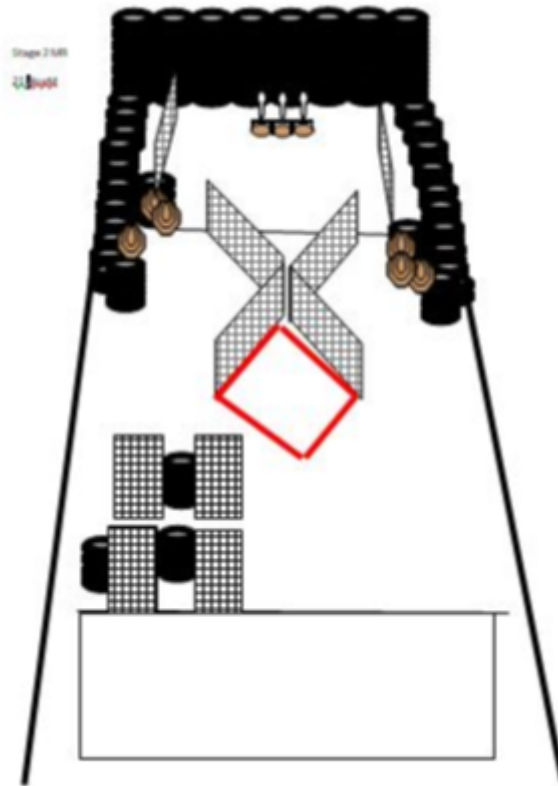

# 1. En

CoF	Comstock - Medium	Points	90 p
Targets	7 paper, 4 plates, Total 11 targets	Min rounds	18
Firearm	Mini Rifle	Match-%	15.38%

Procedure	Engage targets as they become visible in the designated area
Starting position	stock at hip level, muzzle paralell to the ground
Firearm ready condition	Option 1
Start on	Audible signal
Stop on	Last shot
Penalties	As per current edition of rules
Safety angles	L/R 90
Setup notes	

## 2. To

CoF	Comstock - Long	Points	105 p
Targets	9 paper, 3 plates, Total 12 targets	Min rounds	21
Firearm	Mini Rifle	Match-%	17.95%

Procedure	Start anywhere in the designated area. All targets must be engaged through apertures
Starting position	Stock at hip level, muzzle paralel to the ground
Firearm ready condition	Option 1
Start on	Audible signal
Stop on	Last shot
Penalties	As per current edition of rules
Safety angles	L/R 90
Setup notes	

### 3. Tre

CoF	Comstock - Long	Points	150 p
Targets	15 paper, Total 15 targets	Min rounds	30
Firearm	Mini Rifle	Match-%	25.64%

Procedure	Start with toes touching faultline as demonstrated by RO. Red and white ribbon are sweedish walls.
Starting position	Stock at hip level, mussels parallell to the ground.
Firearm ready condition	Option 1
Start on	Audible signal
Stop on	Last shot
Penalties	As per current edition of rules
Safety angles	L/R
Setup notes	

# 4. Fire

CoF	Comstock - Medium	Points	80 p
Targets	6 paper, 4 plates, Total 10 targets	Min rounds	16
Firearm	Mini Rifle	Match-%	13.68%

Procedure	Start with heels touching mark as demonstrated by RO. Shoot all targets from within the designated area. The wooden platform.
Starting position	stock at hip level, muzzle touching mark on pole.
Firearm ready condition	Option 1
Start on	Audible signal
Stop on	Last shot
Penalties	As per current edition of rules
Safety angles	L/R
Setup notes	