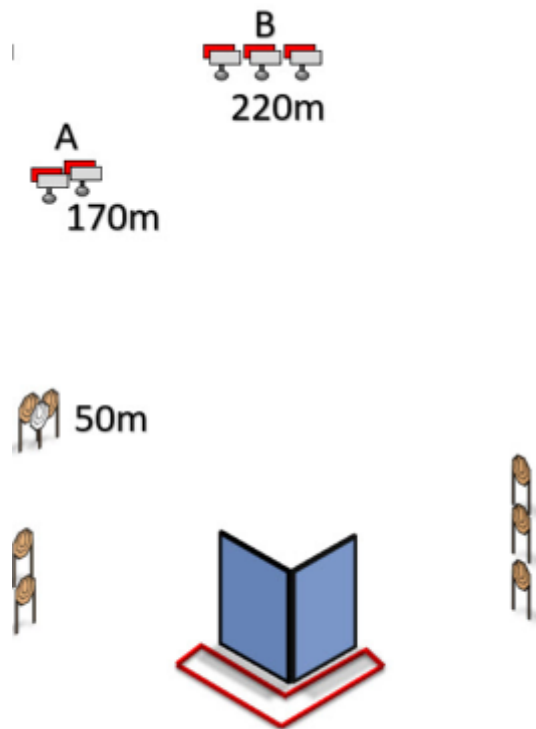

1. 200m Flash left and right

CoF	Comstock - Long	Points	170 p
Targets	7 paper, 10 plates, (with 10 10p), Total 17 targets	Min rounds	24
Firearm	Rifle	Match-%	28.33%

Procedure	Target group A & B to be shot from both left and right of walls
Starting position	Standing
Firearm ready condition	Option 1
Start on	Audible signal
Stop on	Last shot
Penalties	As per current edition of rules
Safety angles	L/R
Setup notes	

2. IPSC Bay 1 Highway to hell

CoF	Comstock - Long	Points	160 p
Targets	16 paper, 1 no-shoot, Total 16 targets	Min rounds	32
Firearm	Rifle	Match-%	26.67%

Procedure	There are 8 IPSC Mini targets and 8 IPSC Targets and some Noshoot. On signal engage targets.
Starting position	Standing
Firearm ready condition	Option 1
Start on	Audible signal
Stop on	Last shot
Penalties	As per current edition of rules
Safety angles	L/R
Setup notes	

4. 300m

CoF	Comstock - Short	Points	90 p
Targets	9 plates, (with 9 10p), Total 9 targets	Min rounds	9
Firearm	Rifle	Match-%	15.00%

Procedure	Targets at A are to be shot twice, once from startbox an once from "the roof".
Starting position	Standing in box
Firearm ready condition	Option 1
Start on	Audible signal
Stop on	Last shot
Penalties	As per current edition of rules
Safety angles	L/R
Setup notes	