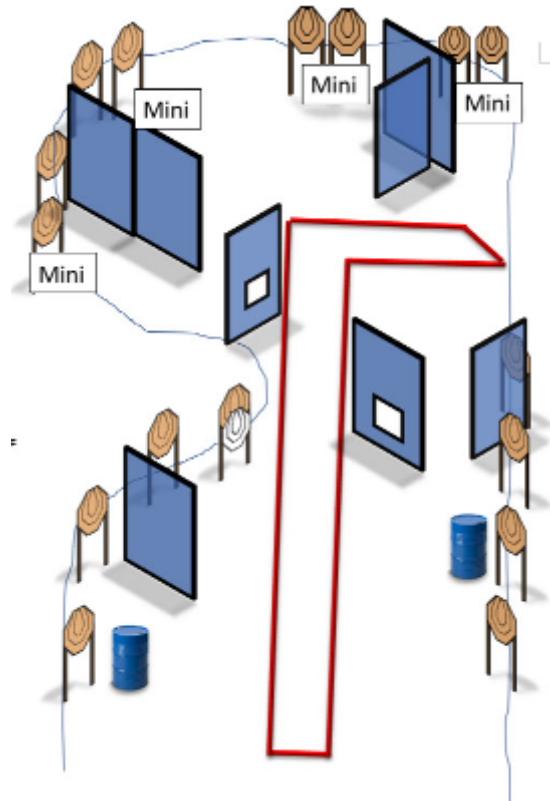

1. 200m Flash left and right

CoF	Comstock - Long	Points	170 p
Targets	7 paper, 10 plates, (with 10 10p), Total 17 targets	Min rounds	24
Firearm	Rifle	Match-%	28.33%

Procedure	Target group A & B to be shot from both left and right of walls
Starting position	Standing
Firearm ready condition	Option 1
Start on	Audible signal
Stop on	Last shot
Penalties	As per current edition of rules
Safety angles	L/R
Setup notes	

2. IPSC Bay 1 Highway to hell

CoF	Comstock - Long	Points	160 p
Targets	16 paper, 1 no-shoot, Total 16 targets	Min rounds	32
Firearm	Rifle	Match-%	26.67%

Procedure	There are 8 IPSC Mini targets and 8 IPSC Targets and some Noshoot. On signal engage targets.
Starting position	Standing
Firearm ready condition	Option 1
Start on	Audible signal
Stop on	Last shot
Penalties	As per current edition of rules
Safety angles	L/R
Setup notes	

4. 300m

CoF	Comstock - Short	Points	90 p
Targets	9 plates, (with 9 10p), Total 9 targets	Min rounds	9
Firearm	Rifle	Match-%	15.00%

Procedure	Targets at A are to be shot twice, once from startbox an once from "the roof".
Starting position	Standing in box
Firearm ready condition	Option 1
Start on	Audible signal
Stop on	Last shot
Penalties	As per current edition of rules
Safety angles	L/R
Setup notes	

5. 100m Strong, weak, freedom!

CoF	Comstock - Medium	Points	60 p
Targets	6 paper, Total 6 targets	Min rounds	12
Firearm	Rifle	Match-%	10.00%

Procedure	On signal engage targets. Targets A & C shot standing. Targets marked A are to be shot from the left side. Targets marked B are to be shot from the middle. Targets marked C are to be shot from the right side. Support using pole only allowed when using weak shoulder on targets A and C
Starting position	Standing
Firearm ready condition	Option 1
Start on	Audible signal
Stop on	Last shot
Penalties	As per current edition of rules
Safety angles	90 left, flag on the right
Setup notes	