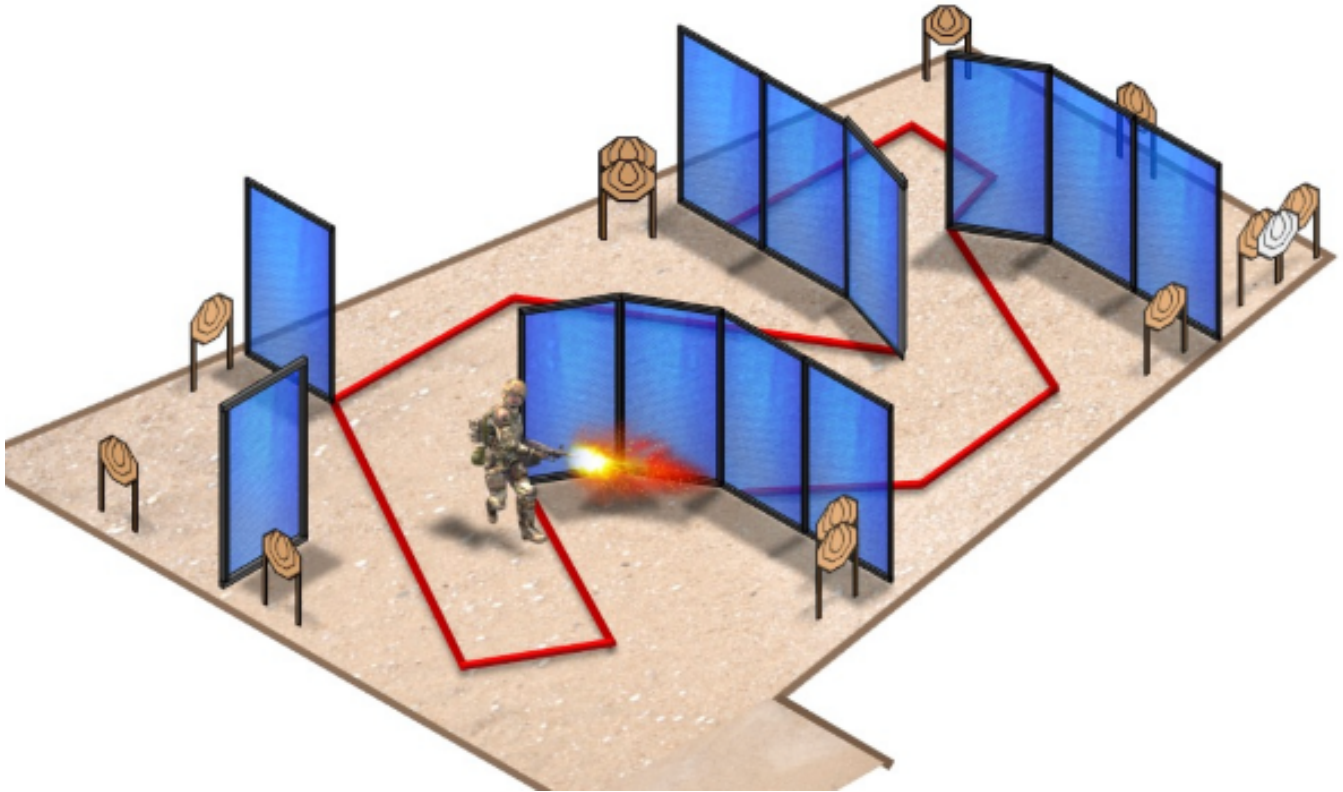

3. IPSC Bay 2

CoF	Comstock - Medium	Points	120 p
Targets	12 paper, Total 12 targets	Min rounds	24
Firearm	Handgun	Match-%	20.00%

Procedure	
Starting position	Gun loaded & holstered
Firearm ready condition	
Start on	Audible signal
Stop on	Last shot
Penalties	As per current edition of rules
Safety angles	L/R
Setup notes