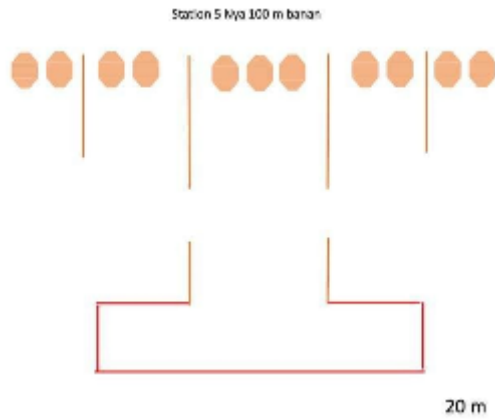

5. 100m v1

Medium corse
11 ipsc targets
maximum points 110
Start first signal
Stop last shot
Safetyangle 90 - 90
Gun condition
- Standing

CoF	Comstock - Medium	Points	110 p
Targets	11 paper, Total 11 targets	Min rounds	22
Firearm	Handgun	Match-%	21.15%

Procedure	
Starting position	Gun loaded & holstered
Firearm ready condition	
Start on	Audible signal
Stop on	Last shot
Penalties	As per current edition of rules
Safety angles	L/R
Setup notes