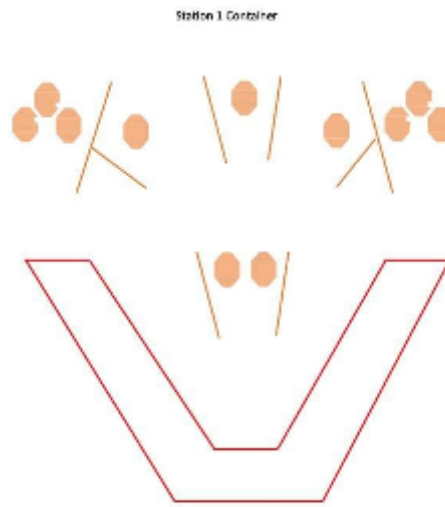

# 1. IPSC-vall v1

Medium course  
 11 ipsc targets  
 maximum points 110  
 Start first signal  
 Stop last shot  
 Safetyangle 90 - 90  
 Gun condition  
 - Standing

CoF	Comstock - Medium	Points	110 p
Targets	11 paper, Total 11 targets	Min rounds	22
Firearm	Handgun	Match-%	21.15%

## 2. IPSC-vall v2

Medium course  
 9 ipsc targets  
 maximum points 90  
 Start first signal  
 Stop last shot  
 Safetyangle 90 - 90  
 Gun condition  
 - Loaded on table

CoF	Comstock - Medium	Points	90 p
Targets	9 paper, Total 9 targets	Min rounds	18
Firearm	Handgun	Match-%	17.31%