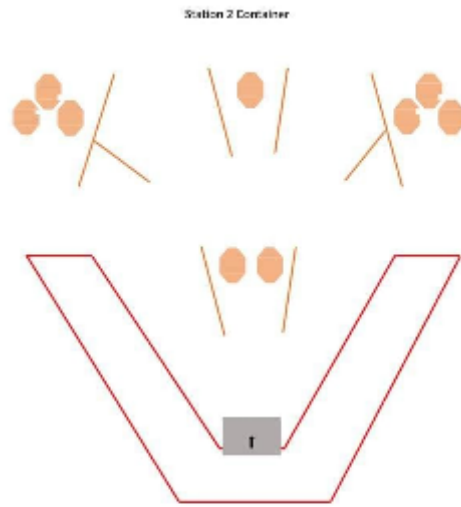

# 1. IPSC-vall v1

Medium course  
 11 ipsc targets  
 maximum points 110  
 Start first signal  
 Stop last shot  
 Safetyangle 90 - 90  
 Gun condition  
 - Standing

CoF	Comstock - Medium	Points	110 p
Targets	11 paper, Total 11 targets	Min rounds	22
Firearm	Handgun	Match-%	21.15%

Procedure	
Starting position	Gun loaded & holstered
Firearm ready condition	
Start on	Audible signal
Stop on	Last shot
Penalties	As per current edition of rules
Safety angles	L/R
Setup notes	

## 2. IPSC-vall v2

Medium course  
 9 ipsc targets  
 maximum points 90  
 Start first signal  
 Stop last shot  
 Safetyangle 90 - 90  
 Gun condition  
 - Loaded on table

CoF	Comstock - Medium	Points	90 p
Targets	9 paper, Total 9 targets	Min rounds	18
Firearm	Handgun	Match-%	17.31%