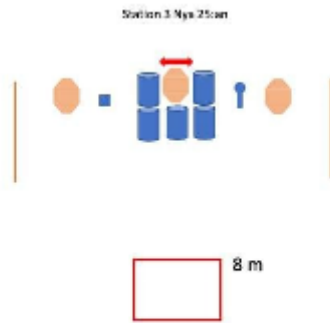

3. Nya 25an v1

Short course
3 ipsc targets 1 popper 1 plate
maximum points 40
Start first signal
Stop last shot
Safetyangle 90 - 90
Gun condition
- Standing

CoF	Comstock - Short	Points	40 p
Targets	3 paper, 1 popper, 1 plates, Total 5 targets	Min rounds	8
Firearm	Handgun	Match-%	7.69%

Procedure	
Starting position	Gun loaded & holstered
Firearm ready condition	
Start on	Audible signal
Stop on	Last shot
Penalties	As per current edition of rules
Safety angles	L/R
Setup notes