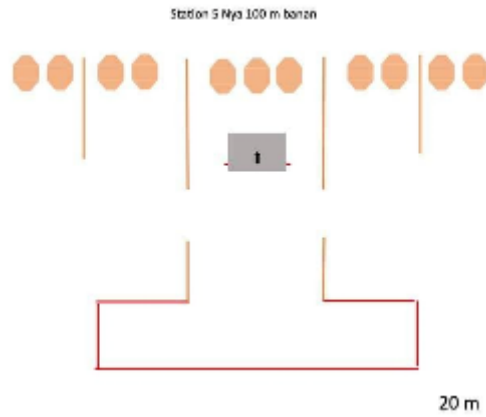

6. 100m v2

Medium course
11 ipsc targets
maximum points 110
Start first signal
Stop last shot
Safetyangle 90 - 90
Gun condition
- Emptyt gun & all magazin on table

CoF	Comstock - Medium	Points	110 p
Targets	11 paper, Total 11 targets	Min rounds	22
Firearm	Handgun	Match-%	21.15%

Procedure	
Starting position	Empty gun & all magazines placed on table
Firearm ready condition	
Start on	Audible signal
Stop on	Last shot
Penalties	As per current edition of rules
Safety angles	L/R
Setup notes