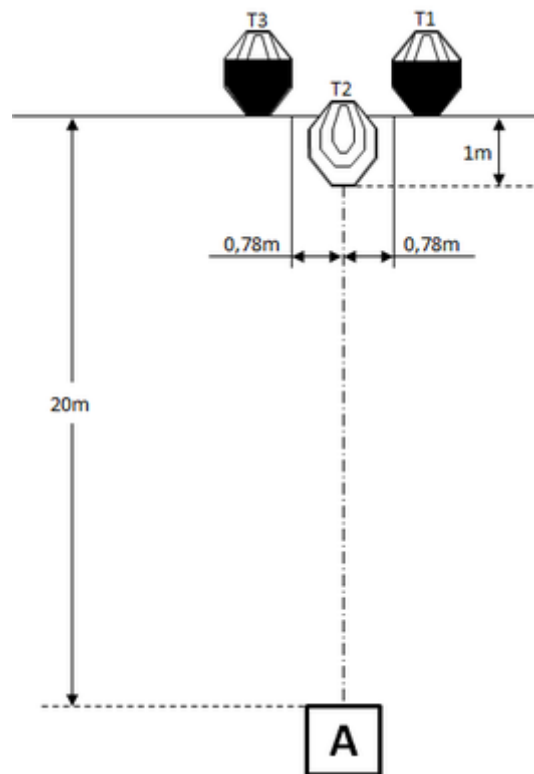

# 1. Mini Rifle Juli #1

CoF	Comstock - Short	Points	30 p
Targets	2 paper, 2 popper, Total 4 targets	Min rounds	6
Firearm	Mini Rifle	Match-%	15.00%

Procedure	After the audible start signal engage.
Starting position	Standing erect in area "A", stock touching the competitor at hip level.
Firearm ready condition	Loaded (Option 1).
Start on	Audible signal
Stop on	Last shot
Penalties	As per current edition of rules
Safety angles	L/R
Setup notes	

## 2. Mini Rifle Juli #2

CoF	Comstock - Short	Points	30 p
Targets	3 paper, Total 3 targets	Min rounds	6
Firearm	Mini Rifle	Match-%	15.00%

Procedure	After the audible start signal engage T1-T3 with one round each, perform a mandatory reload and engage T1-T3 with one round each.
Starting position	Standing erect in area "A", stock touching the competitor at hip level
Firearm ready condition	Loaded (Option 1).
Start on	Audible signal
Stop on	Last shot
Penalties	As per current edition of rules
Safety angles	L/R
Setup notes	