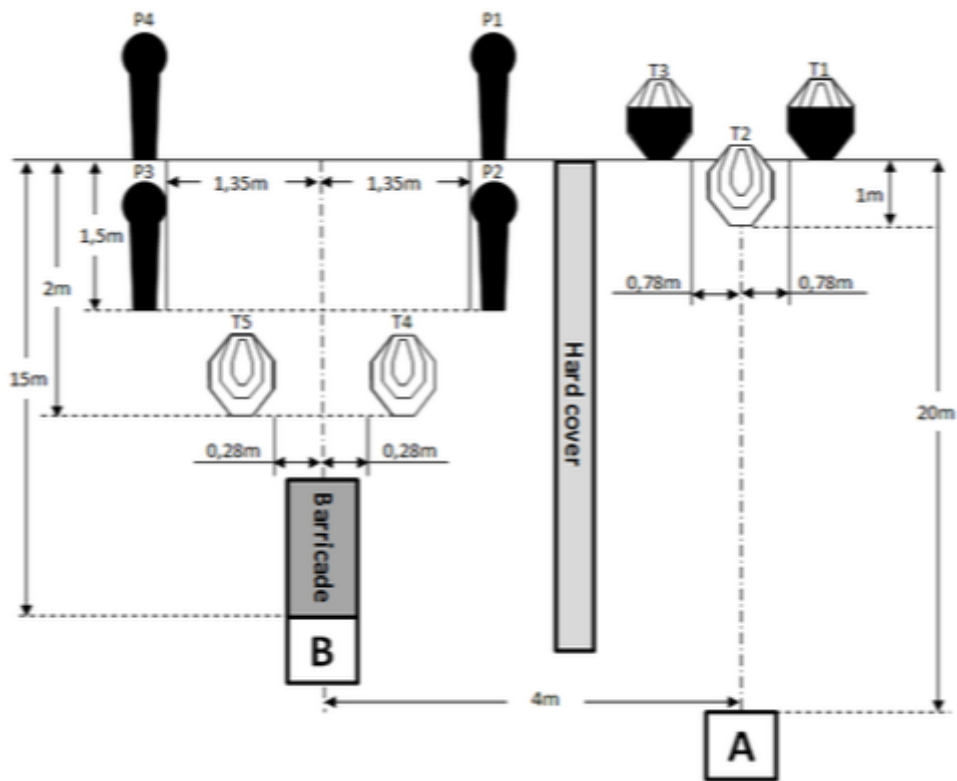

4. Mini Rifle Juli #4

CoF	Comstock - Medium	Points	70 p
Targets	5 paper, 4 popper, Total 9 targets	Min rounds	14
Firearm	Mini Rifle	Match-%	35.00%

Procedure	After the audible start signal engage the first group of targets. Then move to the opposite area and engage the remaining targets.
Starting position	Standing erect in area "A" or "B", stock touching the competitor at hip level.
Firearm ready condition	Loaded (Option 1).
Start on	Audible signal
Stop on	Last shot
Penalties	As per current edition of rules
Safety angles	L/R
Setup notes