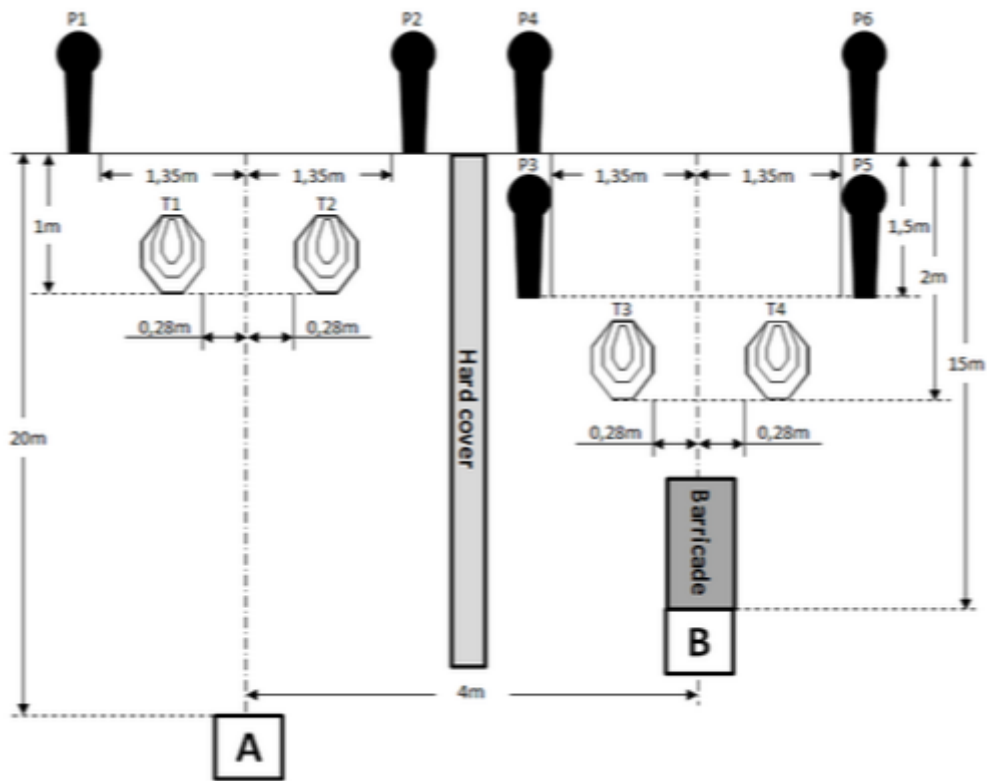

3. Mini Rifle Juli #3

CoF	Comstock - Medium	Points	70 p
Targets	4 paper, 6 popper, Total 10 targets	Min rounds	14
Firearm	Mini Rifle	Match-%	35.00%

Procedure	After the audible start signal engage the first group of targets. Then move to the opposite area and engage the remaining targets.
Starting position	Standing erect in area "A" or "B", stock touching the competitor at hip level.
Firearm ready condition	Loaded (Option 1).
Start on	Audible signal
Stop on	Last shot
Penalties	As per current edition of rules
Safety angles	L/R
Setup notes