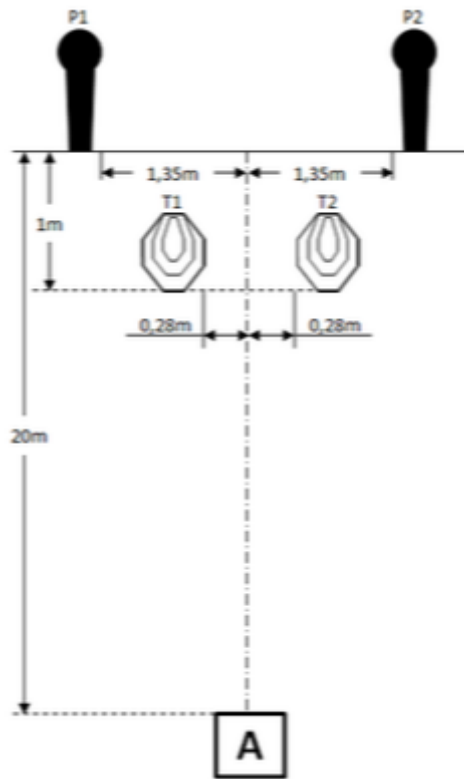

# 1. Mini Rifle Juli #1

CoF	Comstock - Short	Points	30 p
Targets	2 paper, 2 popper, Total 4 targets	Min rounds	6
Firearm	Mini Rifle	Match-%	15.00%

Procedure	After the audible start signal engage.
Starting position	Standing erect in area "A", stock touching the competitor at hip level.
Firearm ready condition	Loaded (Option 1).
Start on	Audible signal
Stop on	Last shot
Penalties	As per current edition of rules
Safety angles	L/R
Setup notes	

## 2. Mini Rifle Juli #2

CoF	Comstock - Short	Points	30 p
Targets	3 paper, Total 3 targets	Min rounds	6
Firearm	Mini Rifle	Match-%	15.00%

Procedure	After the audible start signal engage T1-T3 with one round each, perform a mandatory reload and engage T1-T3 with one round each.
Starting position	Standing erect in area "A", stock touching the competitor at hip level
Firearm ready condition	Loaded (Option 1).
Start on	Audible signal
Stop on	Last shot
Penalties	As per current edition of rules
Safety angles	L/R
Setup notes	