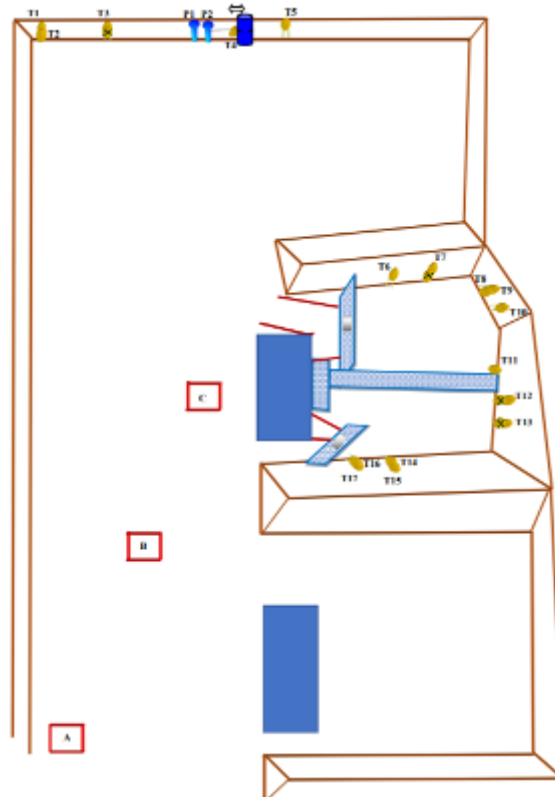

1.1

CoF	Comstock - Medium	Points	70 p
Targets	7 paper, 7 no-shoot, Total 7 targets	Min rounds	14
Firearm	Rifle	Match-%	15.38%

Procedure	
Starting position	
Firearm ready condition	Option 2, laying flat on table pointing downrange
Start on	00
Stop on	Last shot
Penalties	As per current edition of rules
Safety angles	L/R
Setup notes	

2. 2

CoF	Comstock - Long	Points	160 p
Targets	15 paper, 2 popper, 15 no-shoot, Total 17 targets	Min rounds	32
Firearm	Rifle	Match-%	35.16%

Procedure	
Starting position	
Firearm ready condition	Option 2
Start on	00
Stop on	Last shot
Penalties	As per current edition of rules
Safety angles	When on T5 90/90 according to this, when on T2 90/90 according to this.
Setup notes	

3. 3

CoF	Comstock - Medium	Points	90 p
Targets	8 paper, 2 popper, 8 no-shoot, Total 10 targets	Min rounds	18
Firearm	Rifle	Match-%	19.78%

Procedure	
Starting position	
Firearm ready condition	Option 1
Start on	00
Stop on	Last shot
Penalties	As per current edition of rules
Safety angles	When on T5 90/90 according to this, when on T2 and T3 90/90 according to this.
Setup notes	

4.4

CoF	Comstock - Short	Points	30 p
Targets	6 plates, Total 6 targets	Min rounds	6
Firearm	Rifle	Match-%	6.59%

Procedure	
Starting position	
Firearm ready condition	Option 1
Start on	00
Stop on	Last shot
Penalties	As per current edition of rules
Safety angles	L/R
Setup notes	