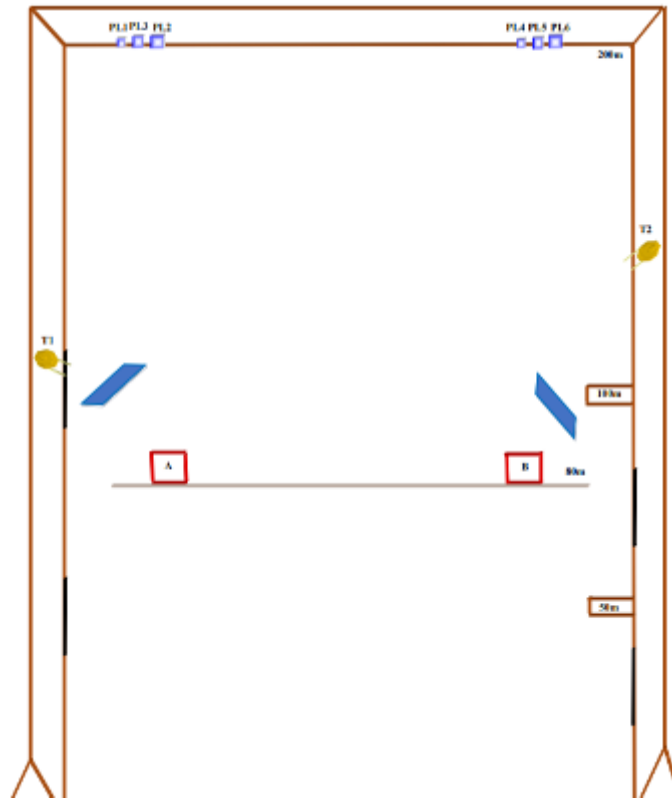

6. 6

CoF	Comstock - Short	Points	50 p
Targets	2 paper, 6 plates, 2 no-shoot, Total 8 targets	Min rounds	10
Firearm	Rifle	Match-%	10.99%

Procedure	
Starting position	
Firearm ready condition	Option 1
Start on	00
Stop on	Last shot
Penalties	As per current edition of rules
Safety angles	L/R
Setup notes