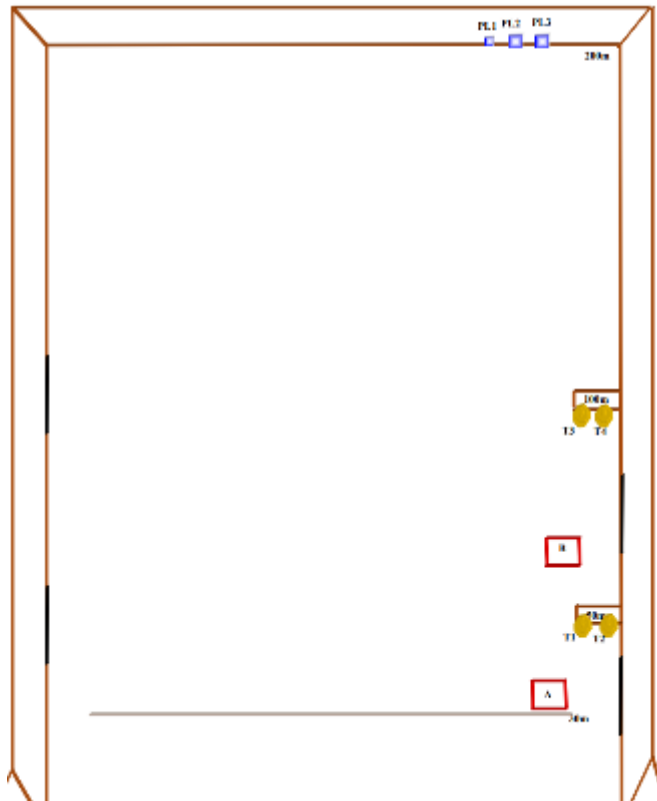

5.5

CoF	Comstock - Medium	Points	55 p
Targets	4 paper, 3 plates, 4 no-shoot, Total 7 targets	Min rounds	11
Firearm	Rifle	Match-%	12.09%

Procedure	
Starting position	
Firearm ready condition	Option 3
Start on	00
Stop on	Last shot
Penalties	As per current edition of rules
Safety angles	L/R
Setup notes