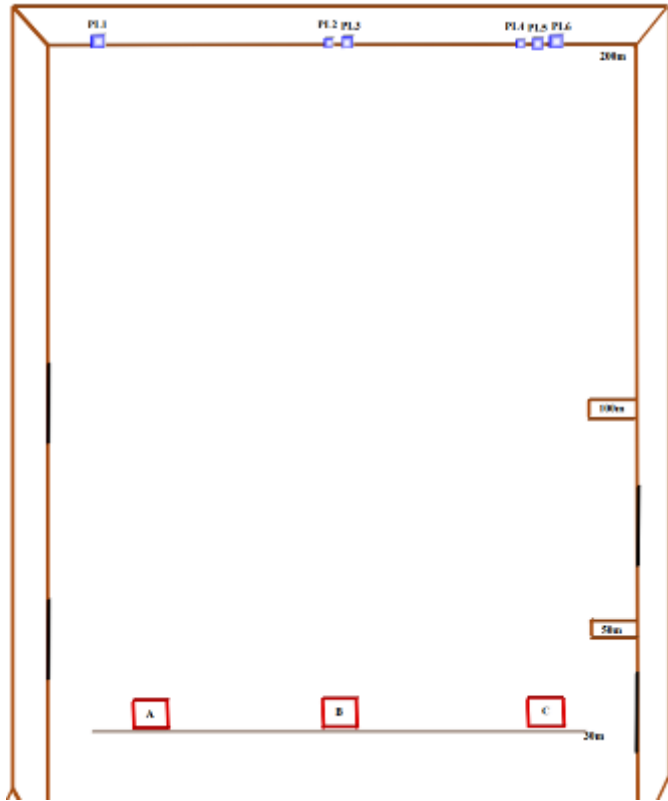

4.4

CoF	Comstock - Short	Points	30 p
Targets	6 plates, Total 6 targets	Min rounds	6
Firearm	Rifle	Match-%	6.59%

Procedure	
Starting position	
Firearm ready condition	Option 1
Start on	00
Stop on	Last shot
Penalties	As per current edition of rules
Safety angles	L/R
Setup notes