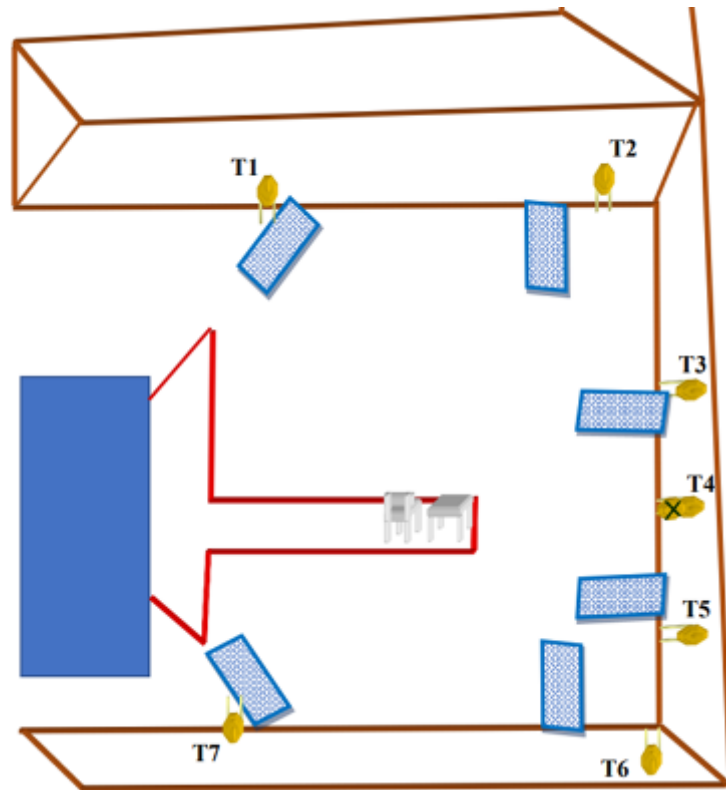

1.1

CoF	Comstock - Medium	Points	70 p
Targets	7 paper, 7 no-shoot, Total 7 targets	Min rounds	14
Firearm	Rifle	Match-%	15.38%

Procedure	
Starting position	
Firearm ready condition	Option 2, laying flat on table pointing downrange
Start on	00
Stop on	Last shot
Penalties	As per current edition of rules
Safety angles	L/R
Setup notes	

2. 2

CoF	Comstock - Long	Points	160 p
Targets	15 paper, 2 popper, 15 no-shoot, Total 17 targets	Min rounds	32
Firearm	Rifle	Match-%	35.16%

Procedure	
Starting position	
Firearm ready condition	Option 2
Start on	00
Stop on	Last shot
Penalties	As per current edition of rules
Safety angles	When on T5 90/90 according to this, when on T2 90/90 according to this.
Setup notes	

3. 3

CoF	Comstock - Medium	Points	90 p
Targets	8 paper, 2 popper, 8 no-shoot, Total 10 targets	Min rounds	18
Firearm	Rifle	Match-%	19.78%

Procedure	
Starting position	
Firearm ready condition	Option 1
Start on	00
Stop on	Last shot
Penalties	As per current edition of rules
Safety angles	When on T5 90/90 according to this, when on T2 and T3 90/90 according to this.
Setup notes	

4.4

CoF	Comstock - Short	Points	30 p
Targets	6 plates, Total 6 targets	Min rounds	6
Firearm	Rifle	Match-%	6.59%

Procedure	
Starting position	
Firearm ready condition	Option 1
Start on	00
Stop on	Last shot
Penalties	As per current edition of rules
Safety angles	L/R
Setup notes	