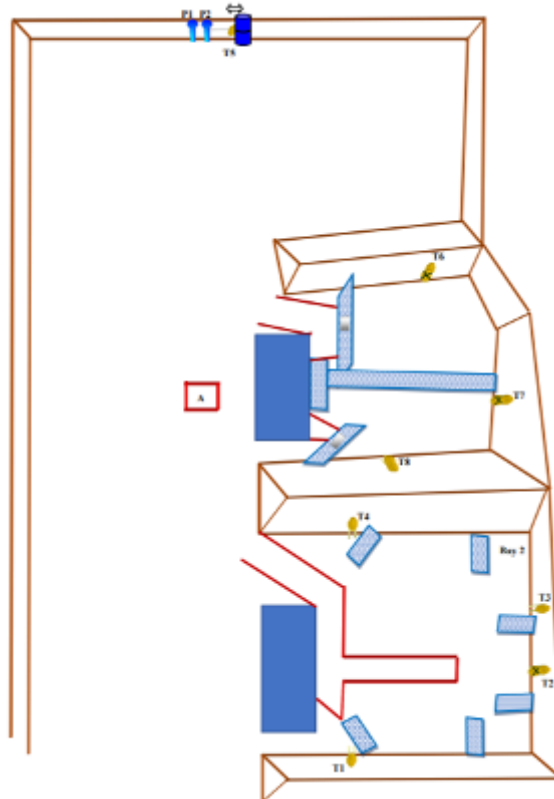

1.1

CoF	Comstock - Medium	Points	70 p
Targets	7 paper, 7 no-shoot, Total 7 targets	Min rounds	14
Firearm	Rifle	Match-%	15.38%

Procedure	
Starting position	
Firearm ready condition	Option 2, laying flat on table pointing downrange
Start on	00
Stop on	Last shot
Penalties	As per current edition of rules
Safety angles	L/R
Setup notes	

2. 2

CoF	Comstock - Long	Points	160 p
Targets	15 paper, 2 popper, 15 no-shoot, Total 17 targets	Min rounds	32
Firearm	Rifle	Match-%	35.16%

Procedure	
Starting position	
Firearm ready condition	Option 2
Start on	00
Stop on	Last shot
Penalties	As per current edition of rules
Safety angles	When on T5 90/90 according to this, when on T2 90/90 according to this.
Setup notes	

3. 3

CoF	Comstock - Medium	Points	90 p
Targets	8 paper, 2 popper, 8 no-shoot, Total 10 targets	Min rounds	18
Firearm	Rifle	Match-%	19.78%

Procedure	
Starting position	
Firearm ready condition	Option 1
Start on	00
Stop on	Last shot
Penalties	As per current edition of rules
Safety angles	When on T5 90/90 according to this, when on T2 and T3 90/90 according to this.
Setup notes	

4.4

CoF	Comstock - Short	Points	30 p
Targets	6 plates, Total 6 targets	Min rounds	6
Firearm	Rifle	Match-%	6.59%

Procedure	
Starting position	
Firearm ready condition	Option 1
Start on	00
Stop on	Last shot
Penalties	As per current edition of rules
Safety angles	L/R
Setup notes	