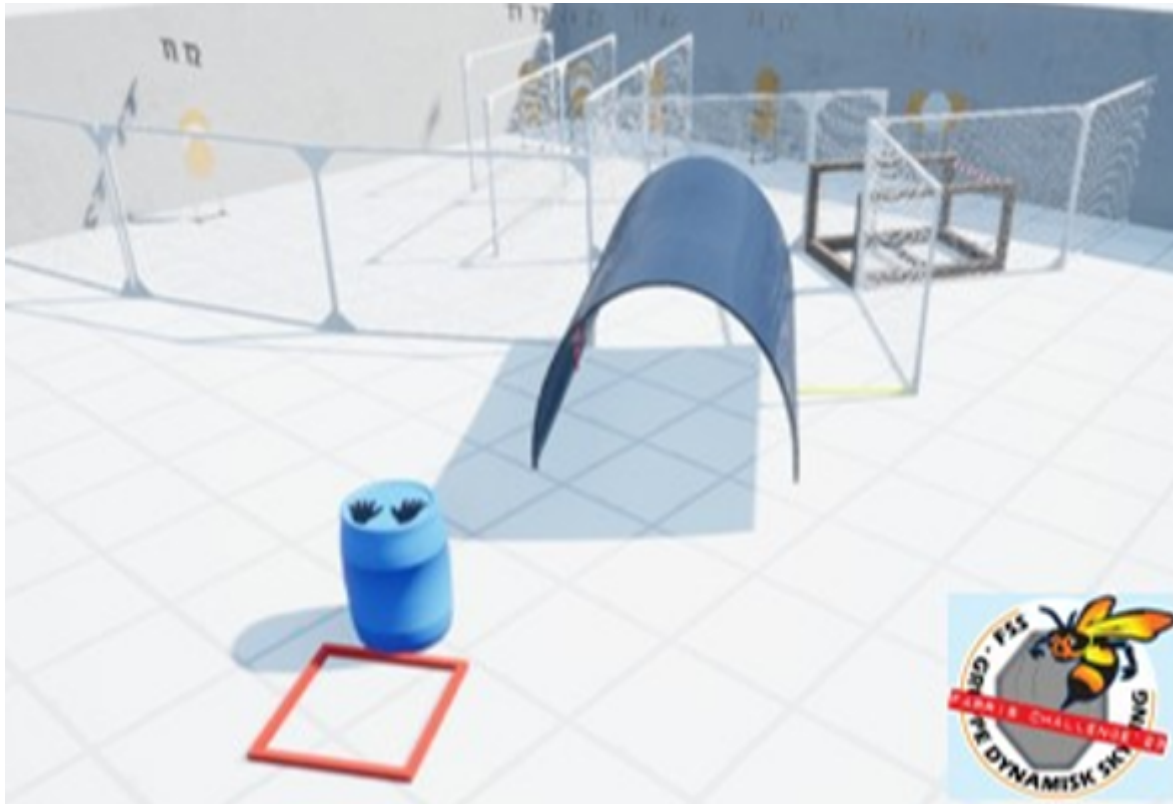

1. Stage 1 på bane 5

CoF	Comstock - Medium	Points	120 p
Targets	12 paper, 3 no-shoot, Total 12 targets	Min rounds	24
Firearm	Handgun	Match-%	18.75%

Procedure	On signal engage all targets from within demarcated area
Starting position	Standing with both hands on barrel as demonstrated by RO
Firearm ready condition	Gun loaded and holstered
Start on	Audible signal
Stop on	Last shot
Penalties	As per current edition of rules
Safety angles	L is 90 degree angle and R as marked with red and white ribbon
Setup notes	

2. Stage 2 på bane 5

CoF	Comstock - Short	Points	60 p
Targets	6 paper, 2 no-shoot, Total 6 targets	Min rounds	12
Firearm	Handgun	Match-%	9.38%

Procedure	On signal engage all targets. The kettlebell must be moved from position A to position B during the course of fire. Kettlebell must be at position B before last shot.
Starting position	Standing behind the table as demonstrated by RO
Firearm ready condition	Gun unloaded on table. Slide or cylinder in closed position.
Start on	Audible signal
Stop on	Last shot
Penalties	As per current edition of rules
Safety angles	L and R as marked with red and white ribbon
Setup notes	

3. Stage 3 på bane 10

CoF	Comstock - Medium	Points	120 p
Targets	11 paper, 2 popper, 7 no-shoot, Total 13 targets	Min rounds	24
Firearm	Handgun	Match-%	18.75%

Procedure	On signal engage all targets from within demarcated area
Starting position	Heels touching mark on concrete, as demonstrated by RO
Firearm ready condition	Gun loaded and holstered
Start on	Audible signal
Stop on	Last shot
Penalties	As per current edition of rules
Safety angles	L and R as marked with red and white ribbon
Setup notes	