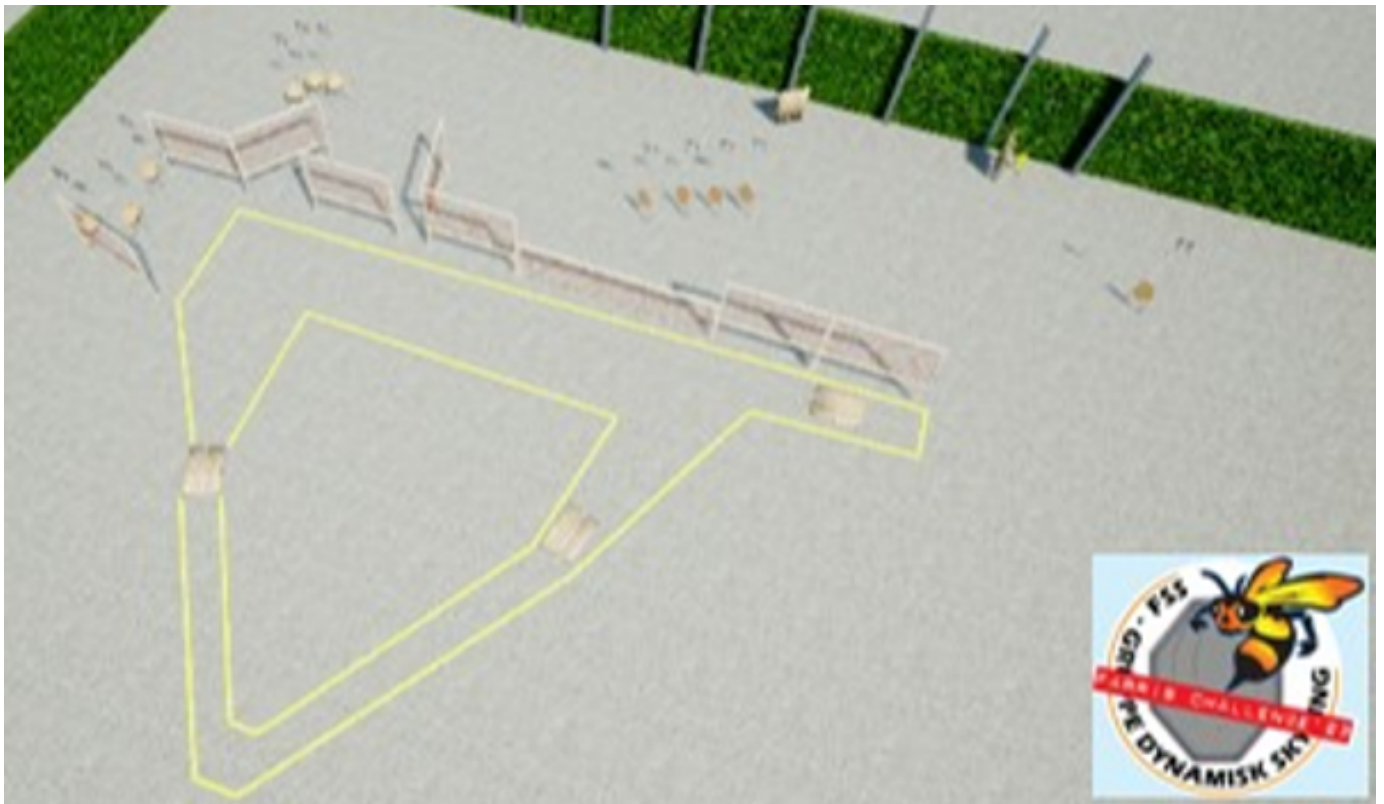

1. Stage 1 på bane 5

CoF	Comstock - Medium	Points	120 p
Targets	12 paper, 3 no-shoot, Total 12 targets	Min rounds	24
Firearm	Handgun	Match-%	18.75%

Procedure	On signal engage all targets from within demarcated area
Starting position	Standing with both hands on barrel as demonstrated by RO
Firearm ready condition	Gun loaded and holstered
Start on	Audible signal
Stop on	Last shot
Penalties	As per current edition of rules
Safety angles	L is 90 degree angle and R as marked with red and white ribbon
Setup notes	

2. Stage 2 på bane 5

CoF	Comstock - Short	Points	60 p
Targets	6 paper, 2 no-shoot, Total 6 targets	Min rounds	12
Firearm	Handgun	Match-%	9.38%

Procedure	On signal engage all targets. The kettlebell must be moved from position A to position B during the course of fire. Kettlebell must be at position B before last shot.
Starting position	Standing behind the table as demonstrated by RO
Firearm ready condition	Gun unloaded on table. Slide or cylinder in closed position.
Start on	Audible signal
Stop on	Last shot
Penalties	As per current edition of rules
Safety angles	L and R as marked with red and white ribbon
Setup notes	

3. Stage 3 på bane 10

CoF	Comstock - Medium	Points	120 p
Targets	11 paper, 2 popper, 7 no-shoot, Total 13 targets	Min rounds	24
Firearm	Handgun	Match-%	18.75%

Procedure	On signal engage all targets from within demarcated area
Starting position	Heels touching mark on concrete, as demonstrated by RO
Firearm ready condition	Gun loaded and holstered
Start on	Audible signal
Stop on	Last shot
Penalties	As per current edition of rules
Safety angles	L and R as marked with red and white ribbon
Setup notes	