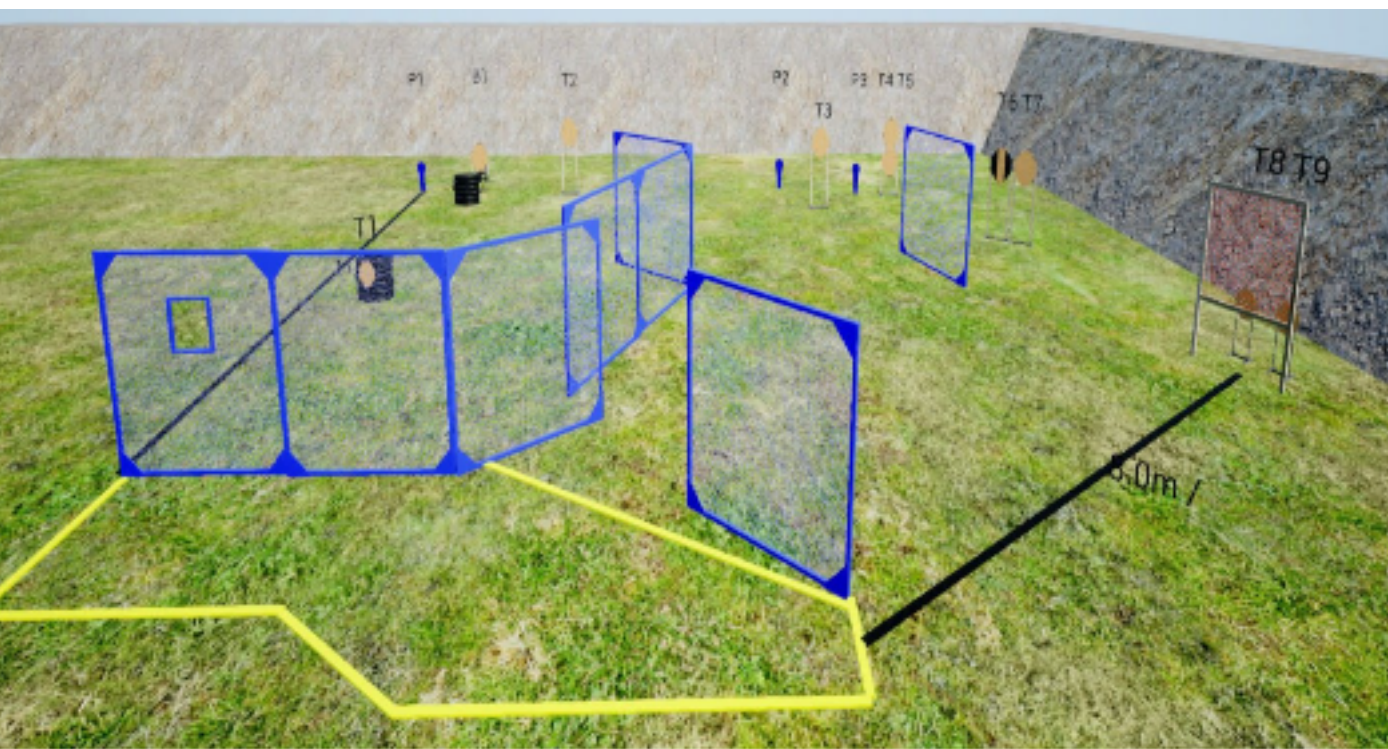

1. A-banan

CoF	Comstock - Long	Points	160 p
Targets	15 paper, 1 popper, 1 plates, 1 no-shoot, Total 17 targets	Min rounds	32
Firearm	Handgun	Match-%	19.63%

Procedure	On signal engage targets. P1 activates moving target S1 which will stay visible at rest
Starting position	Standing
Firearm ready condition	Loaded and holstered
Start on	Audible signal
Stop on	Last shot
Penalties	As per current edition of rules
Safety angles	Flag to the left and right.
Setup notes	

2. B-banan

CoF	Comstock - Medium	Points	115 p
Targets	10 paper, 3 popper, 2 no-shoot, Total 13 targets	Min rounds	23
Firearm	Handgun	Match-%	14.11%

Procedure	On signal, engage targets. Popper 1 activates moving target B1, which will stay visible at rest.
Starting position	Standing
Firearm ready condition	Loaded and holstered
Start on	Audible signal
Stop on	Last shot
Penalties	As per current edition of rules
Safety angles	Flag to the left and right.
Setup notes	

3. E-banan

CoF	Comstock - Short	Points	60 p
Targets	6 paper, Total 6 targets	Min rounds	12
Firearm	Handgun	Match-%	7.36%

Procedure	On signal, engage targets
Starting position	Standing facing up range, toes touching marks as shown by RO
Firearm ready condition	Loaded and holstered
Start on	Audible signal
Stop on	Last shot
Penalties	As per current edition of rules
Safety angles	Flag to the left and right.
Setup notes	