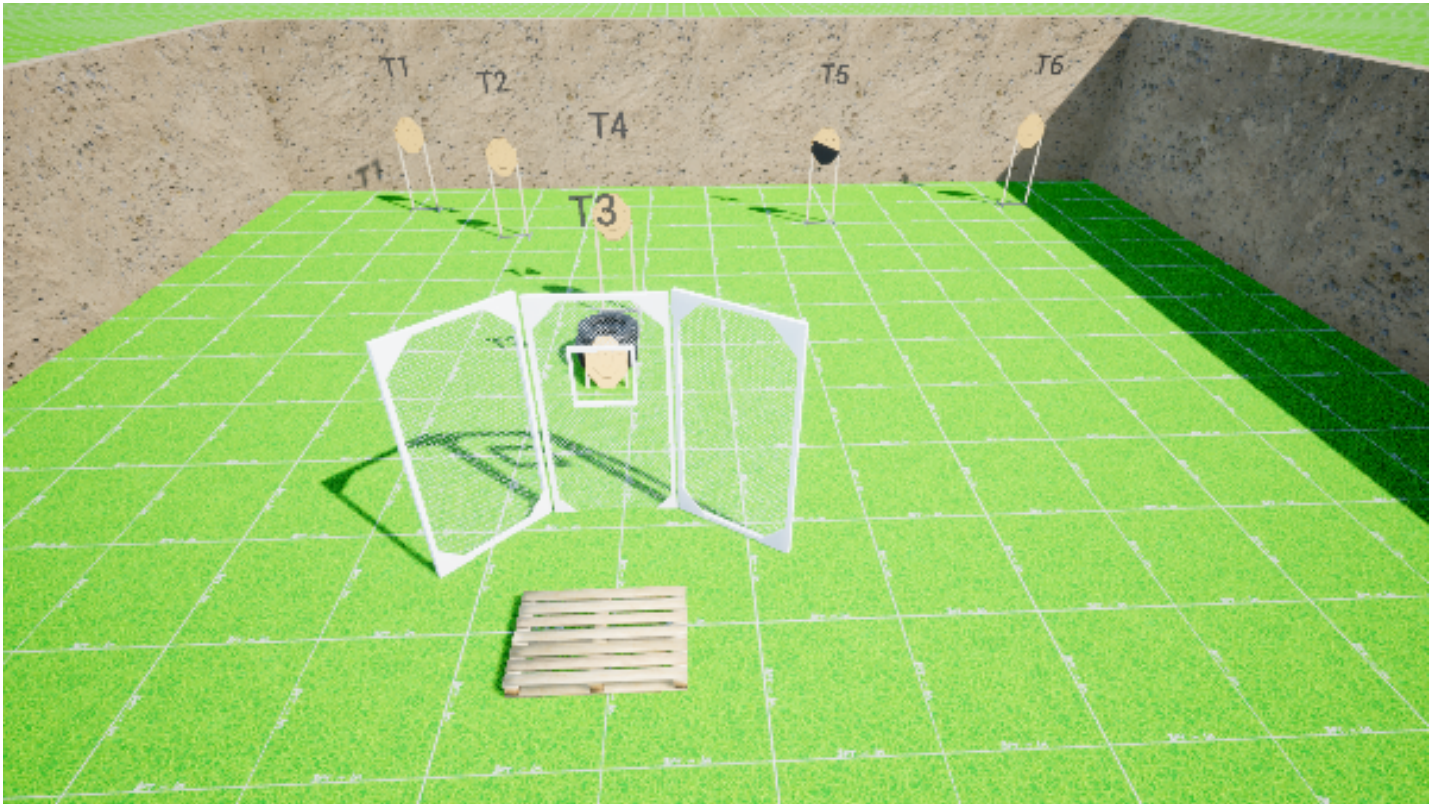

9. F-banan

CoF	Comstock - Short	Points	60 p
Targets	6 paper, 1 no-shoot, Total 6 targets	Min rounds	12
Firearm	Handgun	Match-%	7.36%

Procedure	On signal, engage targets through aperture from pallet.
Starting position	Standing on pallet
Firearm ready condition	Loaded and holstered
Start on	Audible signal
Stop on	Last shot
Penalties	As per current edition of rules
Safety angles	Flag to the left and right.
Setup notes