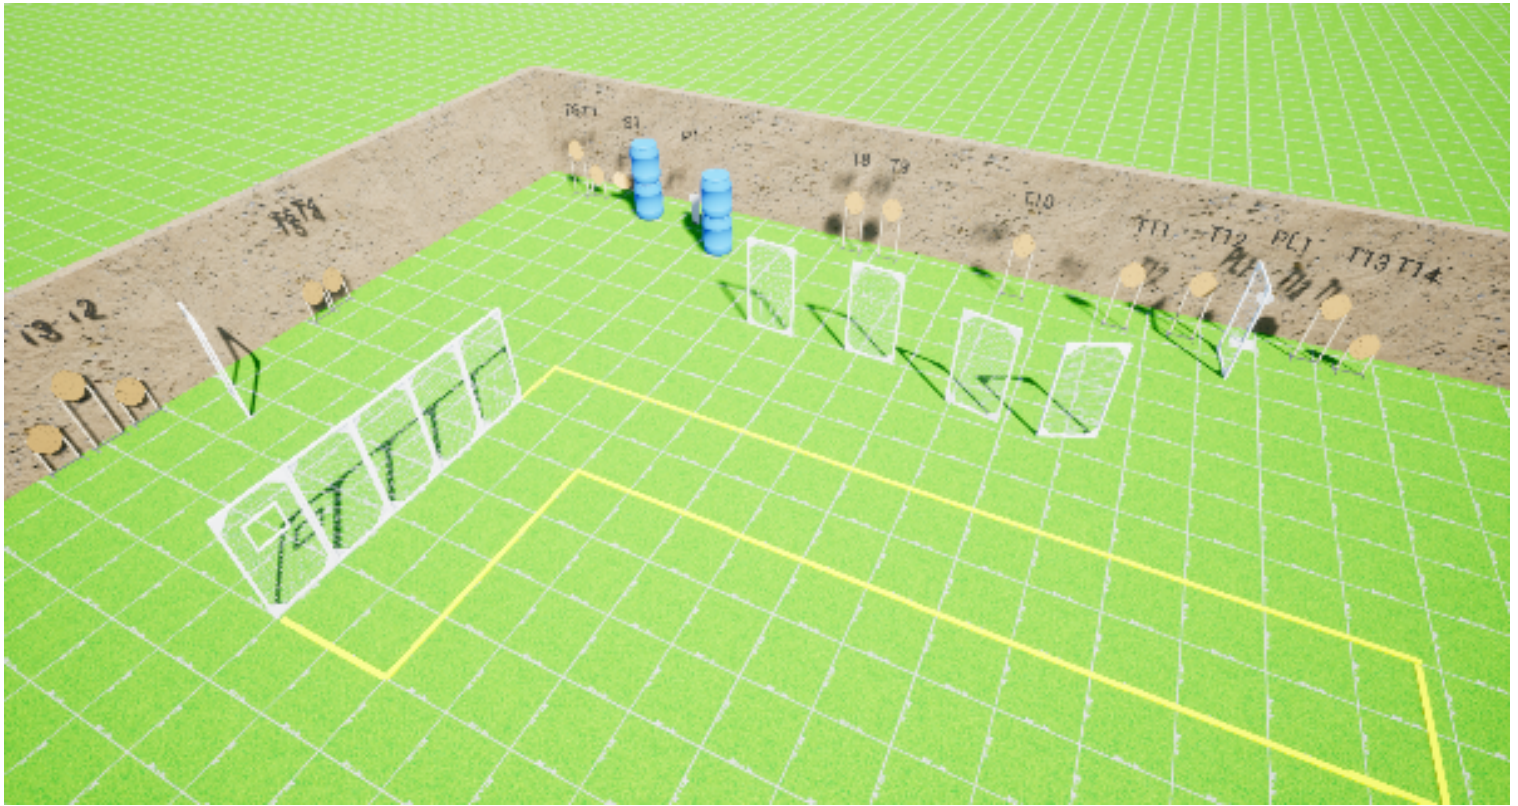

1. A-banan

CoF	Comstock - Long	Points	160 p
Targets	15 paper, 1 popper, 1 plates, 1 no-shoot, Total 17 targets	Min rounds	32
Firearm	Handgun	Match-%	19.63%

Procedure	On signal engage targets. P1 activates moving target S1 which will stay visible at rest
Starting position	Standing
Firearm ready condition	Loaded and holstered
Start on	Audible signal
Stop on	Last shot
Penalties	As per current edition of rules
Safety angles	Flag to the left and right.
Setup notes	

2. B-banan

CoF	Comstock - Medium	Points	115 p
Targets	10 paper, 3 popper, 2 no-shoot, Total 13 targets	Min rounds	23
Firearm	Handgun	Match-%	14.11%

Procedure	On signal, engage targets. Popper 1 activates moving target B1, which will stay visible at rest.
Starting position	Standing
Firearm ready condition	Loaded and holstered
Start on	Audible signal
Stop on	Last shot
Penalties	As per current edition of rules
Safety angles	Flag to the left and right.
Setup notes	

3. E-banan

CoF	Comstock - Short	Points	60 p
Targets	6 paper, Total 6 targets	Min rounds	12
Firearm	Handgun	Match-%	7.36%

Procedure	On signal, engage targets
Starting position	Standing facing up range, toes touching marks as shown by RO
Firearm ready condition	Loaded and holstered
Start on	Audible signal
Stop on	Last shot
Penalties	As per current edition of rules
Safety angles	Flag to the left and right.
Setup notes	