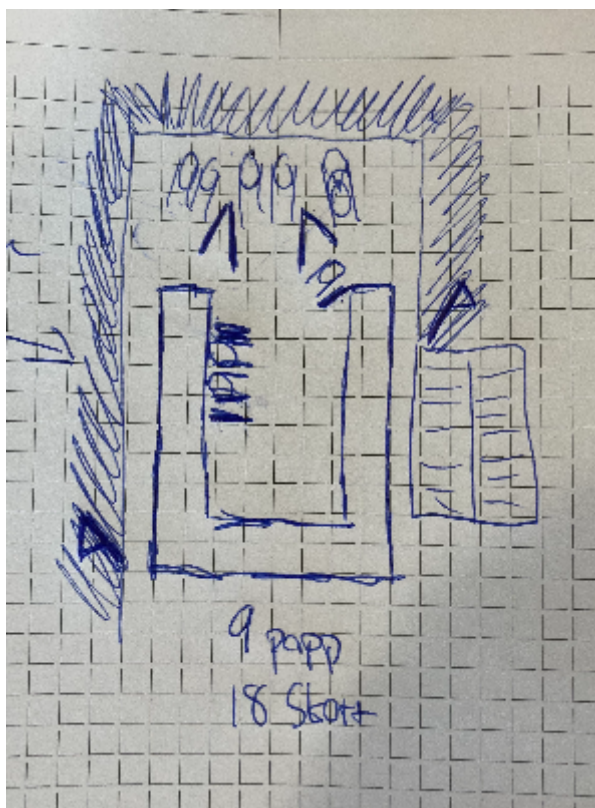

3. B - Medium

CoF	Comstock - Medium	Points	90 p
Targets	9 paper, 2 no-shoot, Total 9 targets	Min rounds	18
Firearm	Handgun	Match-%	17.31%

Procedure	On signal engage targets
Starting position	Standing
Firearm ready condition	Magazine inserted, empty chamber
Start on	Audible signal
Stop on	Last shot
Penalties	As per current edition of rules
Safety angles	L/R
Setup notes