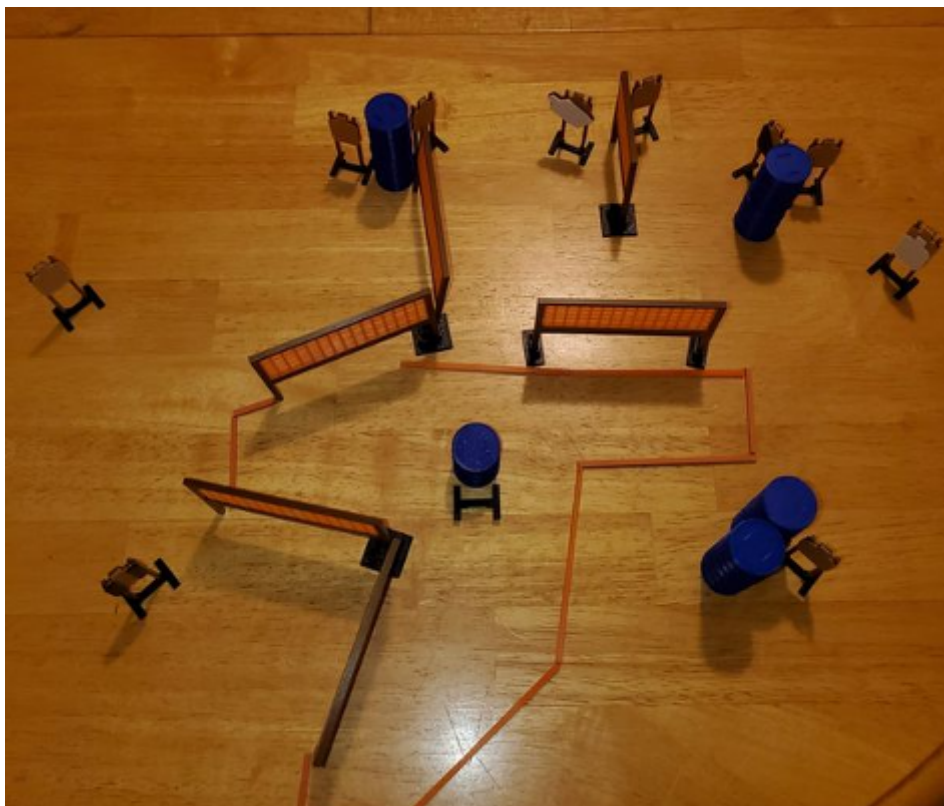

5. D - Medium

CoF	Comstock - Medium	Points	115 p
Targets	11 paper, 1 popper, Total 12 targets	Min rounds	23
Firearm	Handgun	Match-%	22.12%

Procedure	On signal engage targets
Starting position	Standing
Firearm ready condition	Unloaded laying flat on barrel muzzle down range. All magazines to be used placed on barrel.
Start on	Audible signal
Stop on	Last shot
Penalties	As per current edition of rules
Safety angles	L/R
Setup notes