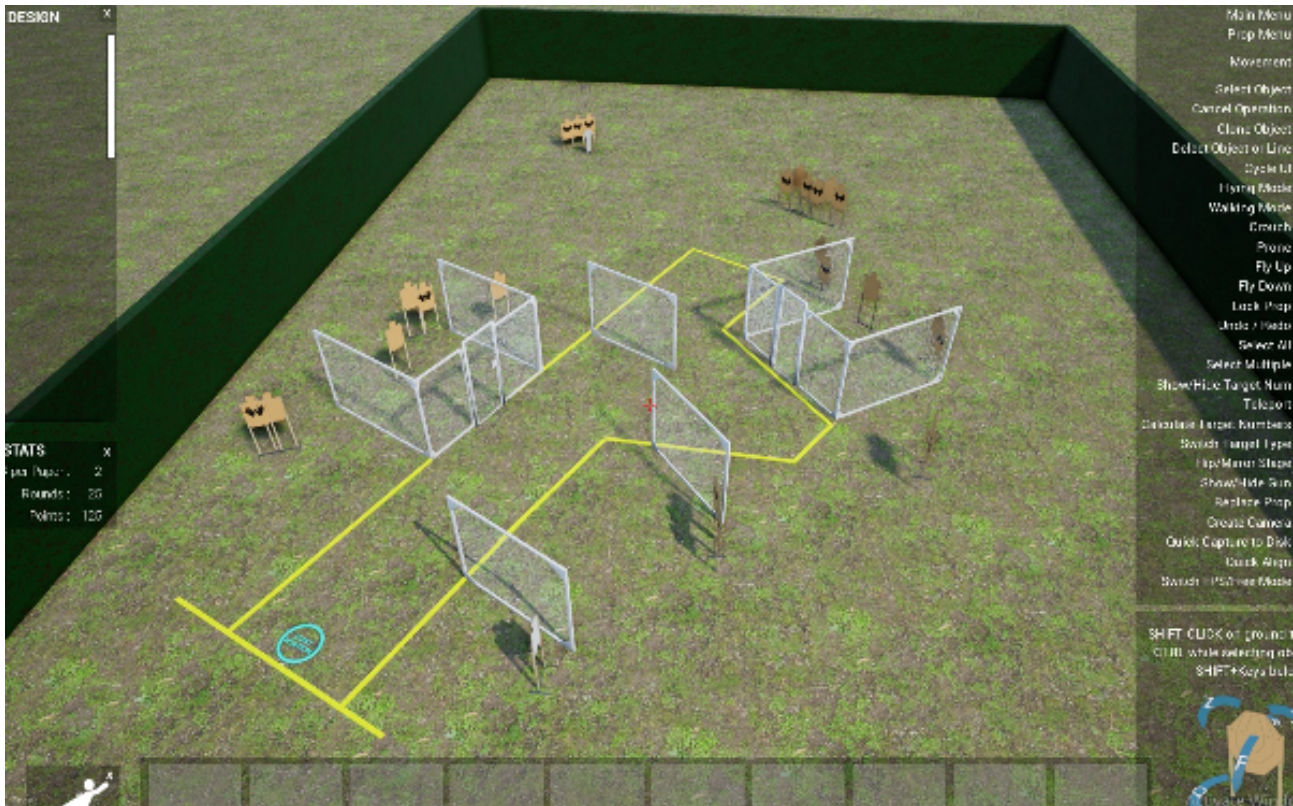

# 1. A1 - Short

No image

CoF	Comstock - Short	Points	40 p
Targets	4 paper, Total 4 targets	Min rounds	8
Firearm	Handgun	Match-%	7.69%

Procedure	On signal, engage targets. All shooting must be done through the wall. Max 2 shots per opening before changing opening. Each opening may only be shot through once.
Starting position	Standing
Firearm ready condition	Loaded, holstered
Start on	Audible signal
Stop on	Last shot
Penalties	As per current edition of rules
Safety angles	L/R
Setup notes	

## 2. A2 - Medium

CoF	Comstock - Medium	Points	120 p
Targets	12 paper, 3 no-shoot, Total 12 targets	Min rounds	24
Firearm	Handgun	Match-%	23.08%

Procedure	On signal engage targets
Starting position	Standing
Firearm ready condition	Loaded, holstered
Start on	Audible signal
Stop on	Last shot
Penalties	As per current edition of rules
Safety angles	L/R
Setup notes	

### 3. B - Medium

CoF	Comstock - Medium	Points	90 p
Targets	9 paper, 2 no-shoot, Total 9 targets	Min rounds	18
Firearm	Handgun	Match-%	17.31%

Procedure	On signal engage targets
Starting position	Standing
Firearm ready condition	Magazine inserted, empty chamber
Start on	Audible signal
Stop on	Last shot
Penalties	As per current edition of rules
Safety angles	L/R
Setup notes	

# 4. C - Long

CoF	Comstock - Long	Points	155 p
Targets	15 paper, 1 popper, Total 16 targets	Min rounds	31
Firearm	Handgun	Match-%	29.81%

Procedure	On signal engage targets
Starting position	Standing
Firearm ready condition	Loaded, holstered
Start on	Audible signal
Stop on	Last shot
Penalties	As per current edition of rules
Safety angles	L/R
Setup notes	