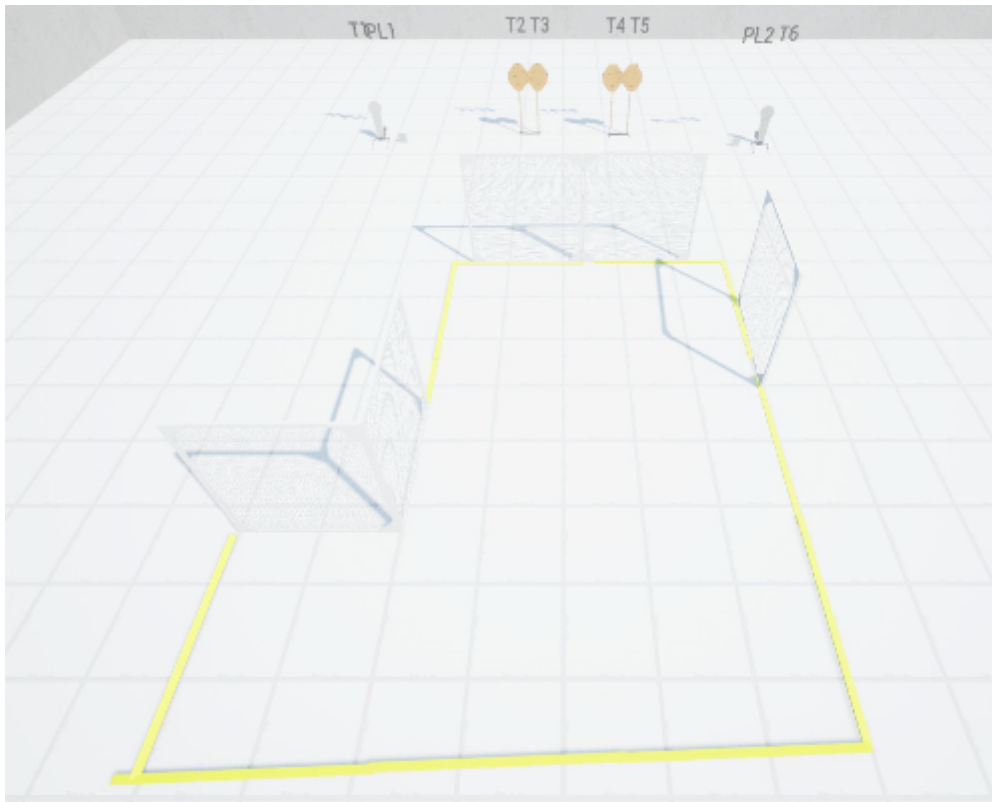

# 1. Left or Right

CoF	Comstock - Medium	Points	80 p
Targets	6 paper, 2 popper, 2 plates, Total 10 targets	Min rounds	16
Firearm	Handgun	Match-%	30.77%

Procedure	Engage all targets from within the designated area. Steel must fall to score.
Starting position	Standing relaxed inside shooting area A
Firearm ready condition	Loaded and holstered
Start on	Audible signal
Stop on	Last shot
Penalties	As per current edition of rules
Safety angles	L/R
Setup notes	

## 2. Iron Hand

CoF	Comstock - Short	Points	50 p
Targets	4 paper, 1 popper, 1 plates, 1 no-shoot, Total 6 targets	Min rounds	10
Firearm	Handgun	Match-%	19.23%

Procedure	Engage Popper and Plate from shooting area A, engage T1 & T2 from area B, T3 & T4 from area C. Steel must fall to score
Starting position	Standing anywhere inside shooting areas
Firearm ready condition	Loaded and holstered
Start on	Audible signal
Stop on	Last shot
Penalties	As per current edition of rules
Safety angles	L/R
Setup notes	

### 3. Can't find the mags

CoF	Comstock - Short	Points	60 p
Targets	6 paper, Total 6 targets	Min rounds	12
Firearm	Handgun	Match-%	23.08%

Procedure	After audible startsignal, pick up magazines placed on barrel & then engage all targets from within the designated shooting area.
Starting position	Standing relaxed, feet touching mark.
Firearm ready condition	Unloaded and holstered
Start on	Audible signal
Stop on	Last shot
Penalties	As per current edition of rules
Safety angles	L/R
Setup notes	

## 4. Pickaboo

CoF	Comstock - Medium	Points	70 p
Targets	6 paper, 1 popper, 1 plates, Total 8 targets	Min rounds	14
Firearm	Handgun	Match-%	26.92%

Procedure	After audible startsignal, engage all targets from within the designated shooting area. P1 activates SW1, Swinger will be visible at rest.
Starting position	Standing relaxed anywhere inside the designated area.
Firearm ready condition	Loaded and holstered
Start on	Audible signal
Stop on	Last shot
Penalties	As per current edition of rules
Safety angles	L/R
Setup notes	