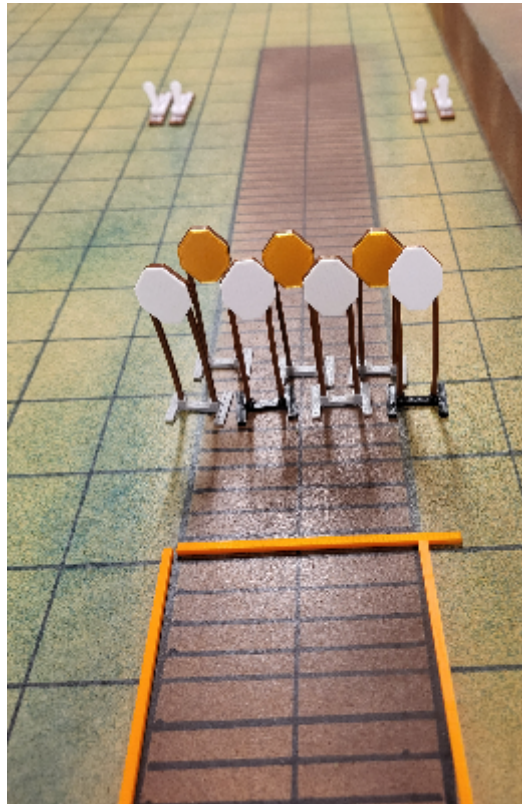

# 1. Stage 1 PCC Forest

CoF	Comstock - Short	Points	50 p
Targets	3 paper, 4 plates, 4 no-shoot, Total 7 targets	Min rounds	10
Firearm	Pistol Caliber Carbine	Match-%	14.29%

Procedure	On start signal engage all targets as they become visible within the designated area.
Starting position	Standing relaxed
Firearm ready condition	Option 2
Start on	Audible signal
Stop on	Last shot
Penalties	As per current edition of rules
Safety angles	90/90 height restriction (below parking level)
Setup notes	

## 2. Stage 2 PCC Heels

CoF	Comstock - Medium	Points	100 p
Targets	10 paper, Total 10 targets	Min rounds	20
Firearm	Pistol Caliber Carbine	Match-%	28.57%

Procedure	On start signal engage all targets as they become visible within the designated area.
Starting position	Heels marks
Firearm ready condition	Option 1
Start on	Audible signal
Stop on	Last shot
Penalties	As per current edition of rules
Safety angles	Red marker on the left side behind it 90 degrees on the left side, back corner of the container on the right
Setup notes	

### 3. Stage 3 PCC All in

CoF	Comstock - Long	Points	200 p
Targets	19 paper, 2 popper, Total 21 targets	Min rounds	40
Firearm	Pistol Caliber Carbine	Match-%	57.14%

Procedure	On start signal engage all targets as they become visible within the designated area. Poppers P1 activates moving target T1 Poppers P2 activates moving target T2
Starting position	Standing relaxed
Firearm ready condition	Option 1
Start on	Audible signal
Stop on	Last shot
Penalties	As per current edition of rules
Safety angles	Red marker on the left side behind it 90 degrees on the left side, back corner of the container on the right
Setup notes	