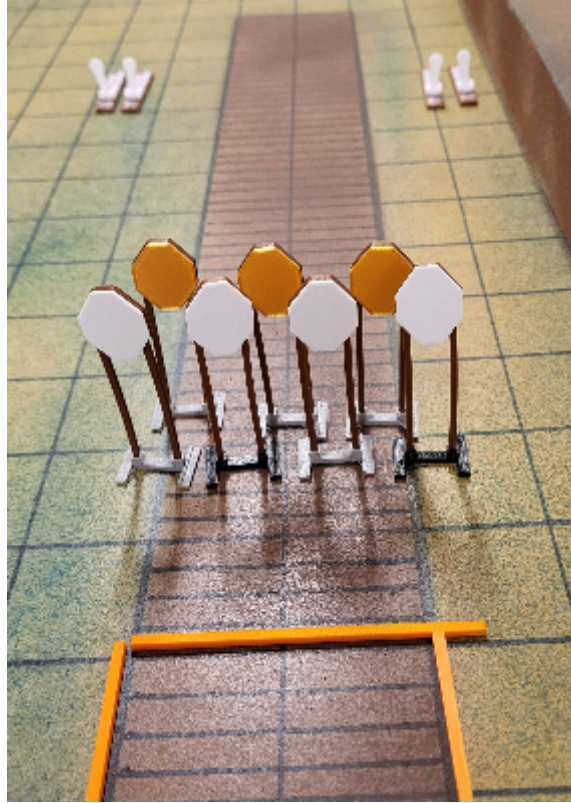

# 1. Stage 1 MiniRifle Forest

CoF	Comstock - Short	Points	50 p
Targets	3 paper, 4 plates, 4 no-shoot, Total 7 targets	Min rounds	10
Firearm	Mini Rifle	Match-%	14.29%

Procedure	On start signal engage all targets as they become visible within the designated area.
Starting position	Standing relaxed
Firearm ready condition	90/90 height restriction (below parking level)
Start on	Audible signal
Stop on	Last shot
Penalties	As per current edition of rules
Safety angles	L/R
Setup notes	

## 2. Stage 2 MiniRifle Heels

CoF	Comstock - Medium	Points	100 p
Targets	10 paper, Total 10 targets	Min rounds	20
Firearm	Mini Rifle	Match-%	28.57%

Procedure	On start signal engage all targets as they become visible within the designated area.
Starting position	Foot touch marks on the right or left side
Firearm ready condition	Option 1
Start on	Audible signal
Stop on	Last shot
Penalties	As per current edition of rules
Safety angles	Red marker on the left side behind it 90 degrees on the left side, back corner of the container on the right
Setup notes	

### 3. Stage 3 MiniRifle All in

CoF	Comstock - Long	Points	200 p
Targets	19 paper, 2 popper, Total 21 targets	Min rounds	40
Firearm	Mini Rifle	Match-%	57.14%

Procedure	On start signal engage all targets as they become visible within the designated area. Poppers P1 activates moving target T1 Poppers P2 activates moving target T2
Starting position	Standing relaxed
Firearm ready condition	Option 1
Start on	Audible signal
Stop on	Last shot
Penalties	As per current edition of rules
Safety angles	Red marker on the left side behind it 90 degrees on the left side, back corner of the container on the right
Setup notes	