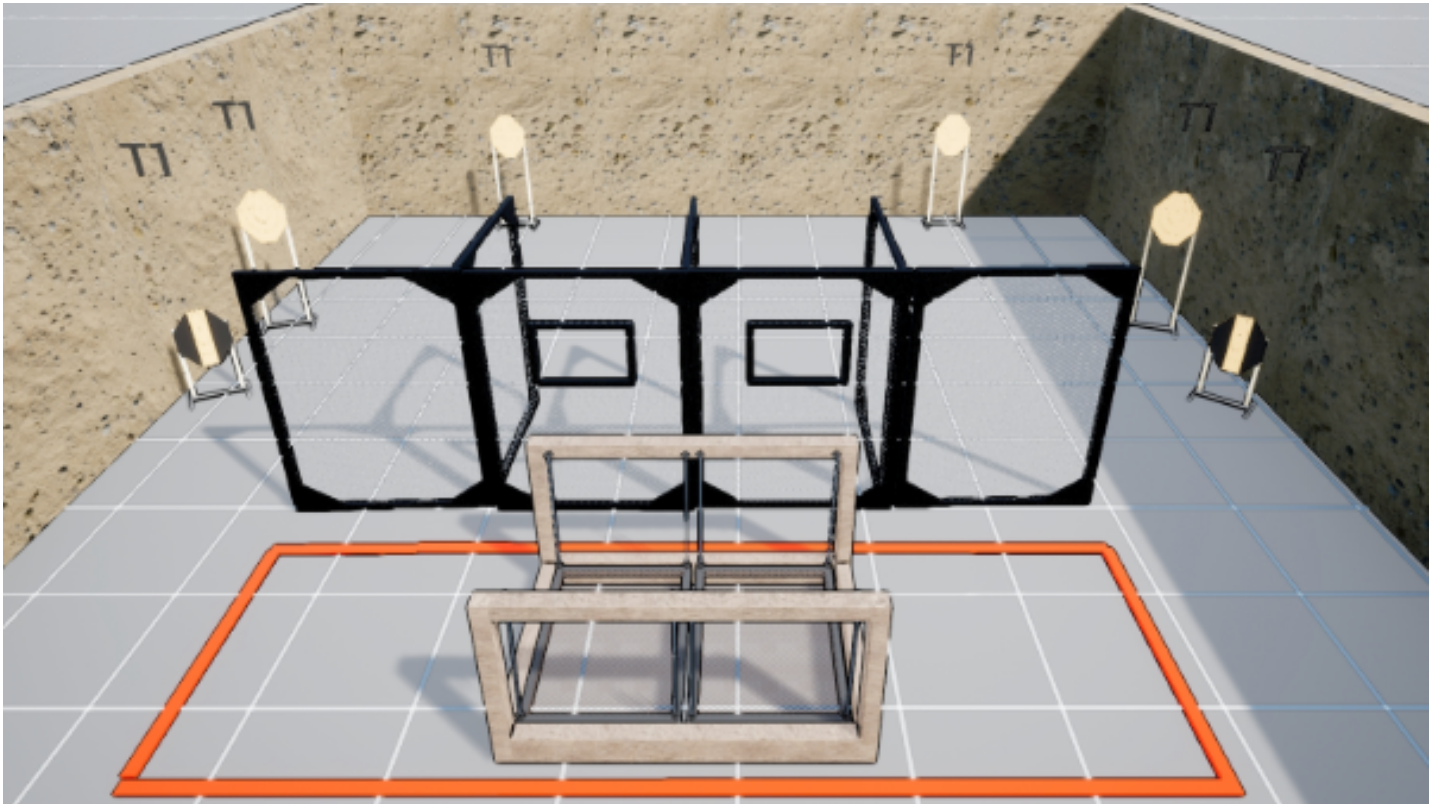

# 1. Stage 1

CoF	Comstock - Long	Points	150 p
Targets	15 paper, Total 15 targets	Min rounds	30
Firearm	Handgun	Match-%	28.85%

Procedure	Om signal engage
Starting position	Sitting on chair as demonstrated by RO
Firearm ready condition	Loaded - Emty Chamber
Start on	Audible signal
Stop on	Last shot
Penalties	As per current edition of rules
Safety angles	90-90
Setup notes	

## 2. Stage 2

CoF	Comstock - Short	Points	60 p
Targets	6 paper, Total 6 targets	Min rounds	12
Firearm	Handgun	Match-%	11.54%

Procedure	On signal engage
Starting position	Standing
Firearm ready condition	Loaded
Start on	Audible signal
Stop on	Last shot
Penalties	As per current edition of rules
Safety angles	90-90
Setup notes	