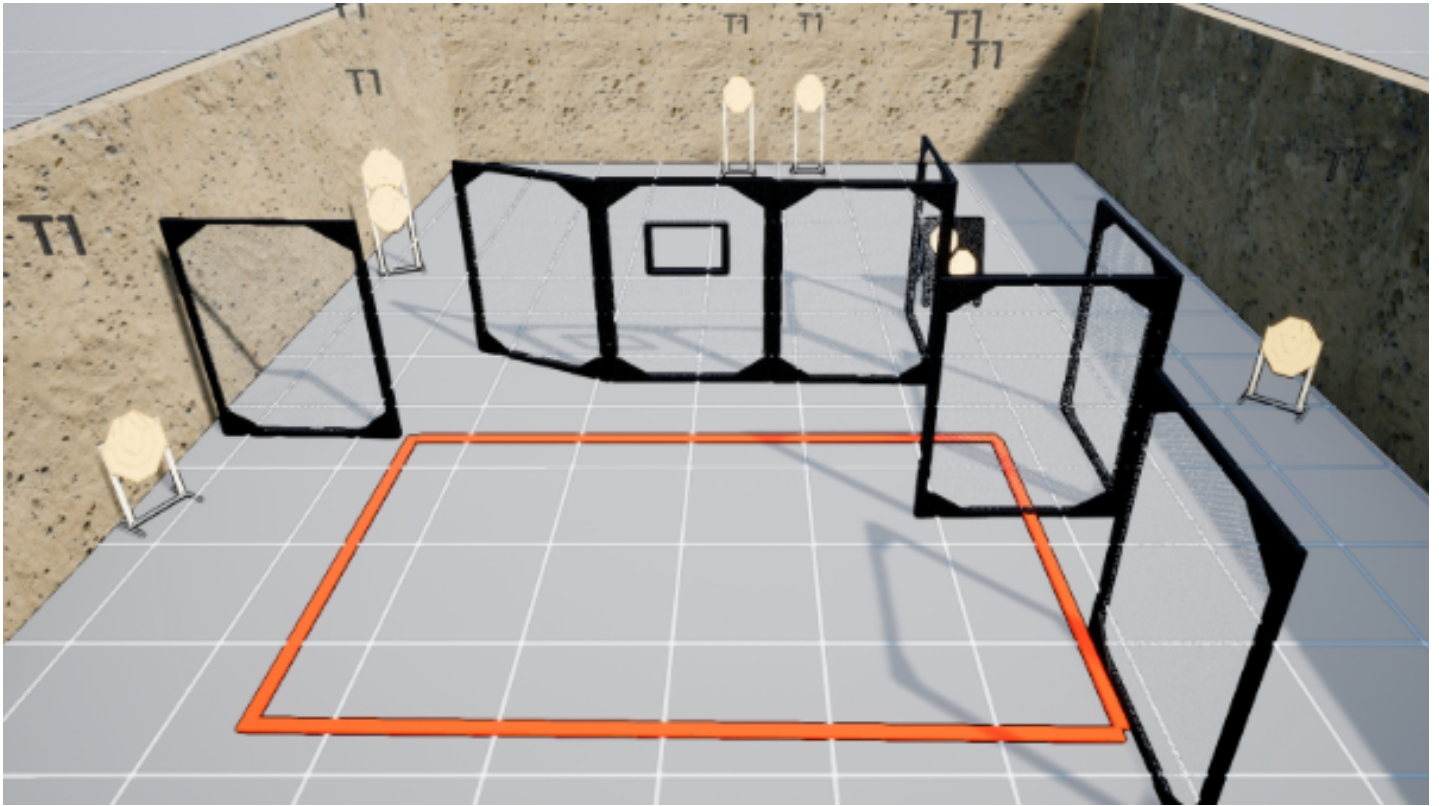

3. Stage 3

CoF	Comstock - Medium	Points	80 p
Targets	8 paper, Total 8 targets	Min rounds	16
Firearm	Handgun	Match-%	15.38%

Procedure	
Starting position	Standing
Firearm ready condition	loaded
Start on	Audible signal
Stop on	Last shot
Penalties	As per current edition of rules
Safety angles	L/R
Setup notes