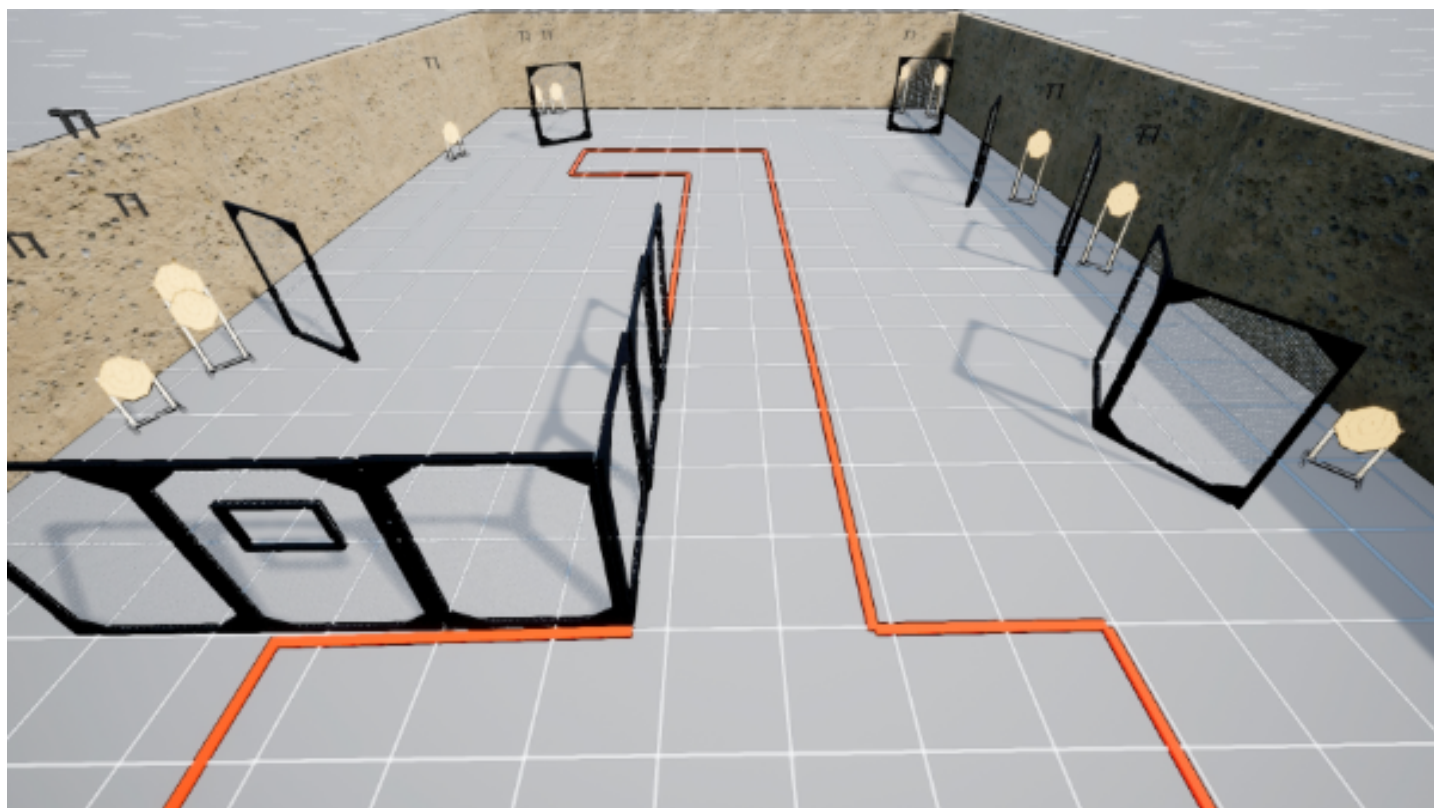

6. Stage 6

CoF	Comstock - Medium	Points	110 p
Targets	11 paper, Total 11 targets	Min rounds	22
Firearm	Handgun	Match-%	21.15%

Procedure	
Starting position	standing
Firearm ready condition	loaded
Start on	Audible signal
Stop on	Last shot
Penalties	As per current edition of rules
Safety angles	L/R
Setup notes