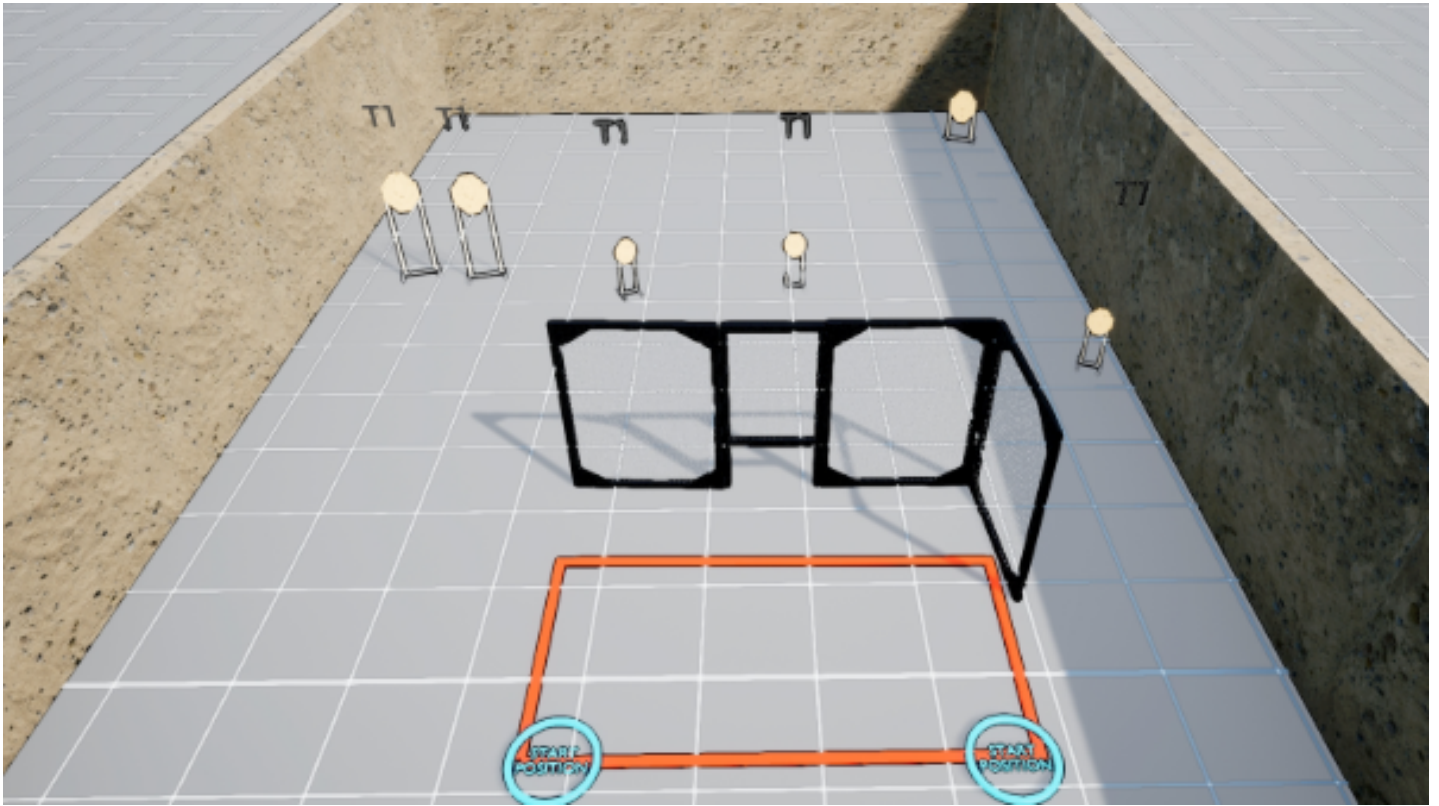

5. Stage 5

CoF	Comstock - Short	Points	60 p
Targets	6 paper, Total 6 targets	Min rounds	12
Firearm	Handgun	Match-%	11.54%

Procedure	
Starting position	Standing
Firearm ready condition	Loaded
Start on	Audible signal
Stop on	Last shot
Penalties	As per current edition of rules
Safety angles	L/R
Setup notes