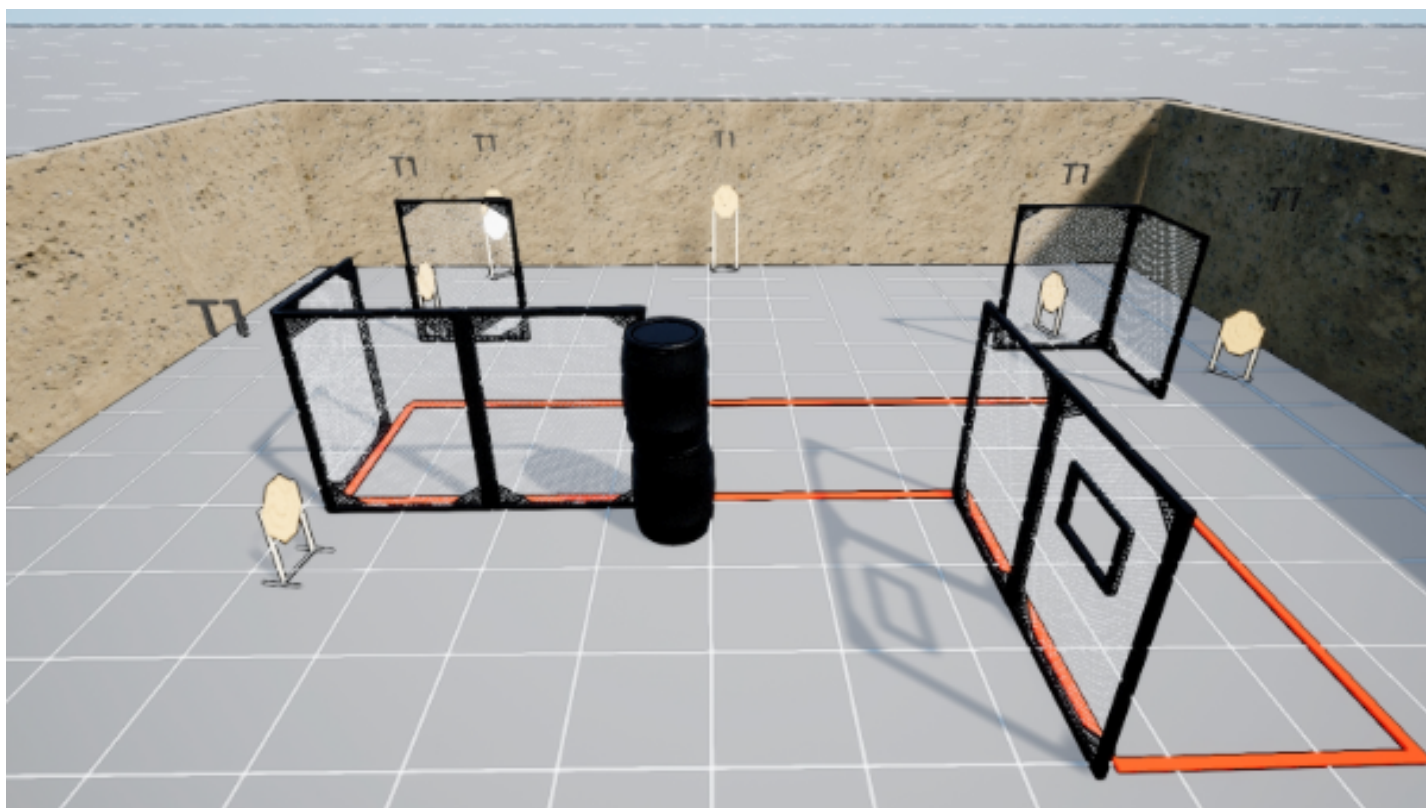

4. Stage 4

CoF	Comstock - Short	Points	60 p
Targets	6 paper, Total 6 targets	Min rounds	12
Firearm	Handgun	Match-%	11.54%

Procedure	
Starting position	Standing
Firearm ready condition	loaded
Start on	Audible signal
Stop on	Last shot
Penalties	As per current edition of rules
Safety angles	L/R
Setup notes