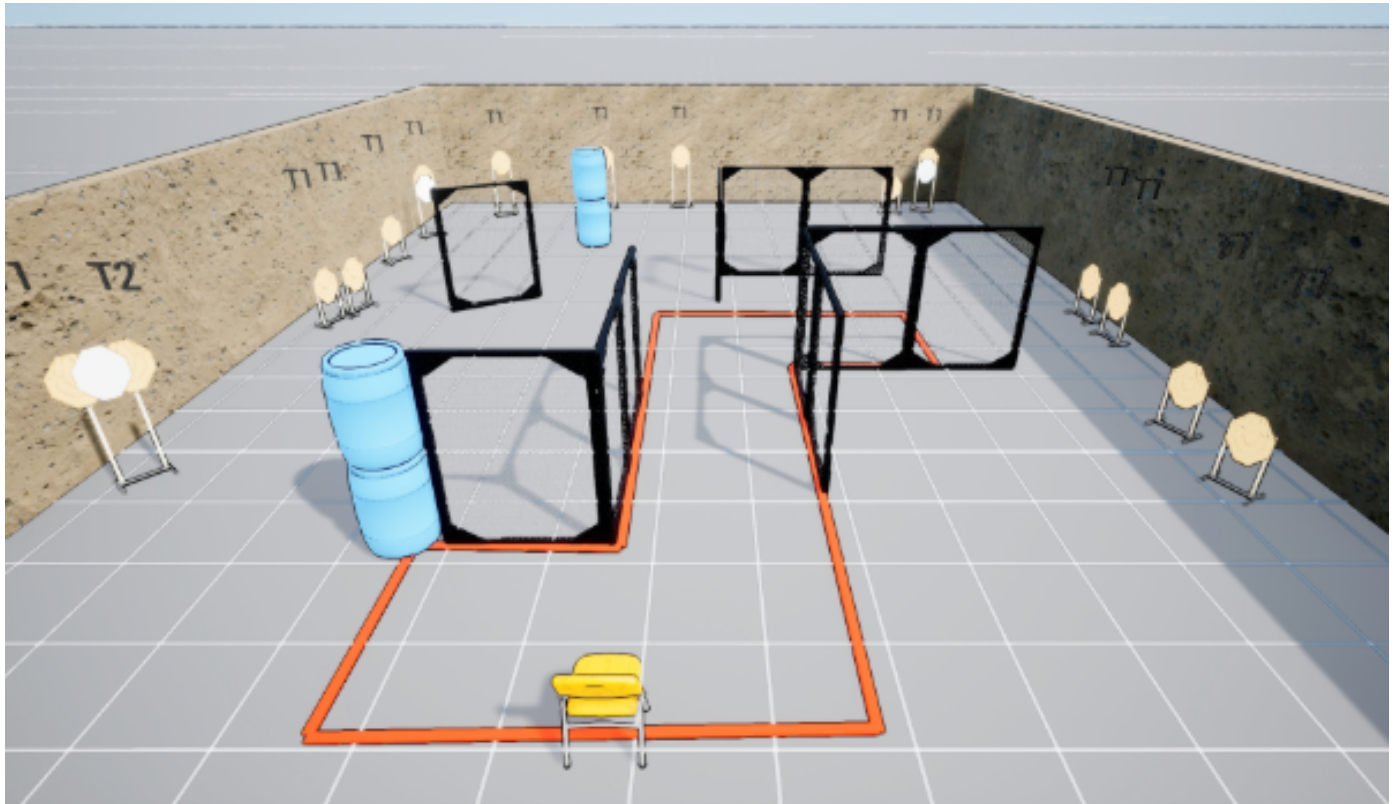

# 1. Stage 1

CoF	Comstock - Long	Points	150 p
Targets	15 paper, Total 15 targets	Min rounds	30
Firearm	Handgun	Match-%	28.85%

Procedure	Om signal engage
Starting position	Sitting on chair as demonstrated by RO
Firearm ready condition	Loaded - Emty Chamber
Start on	Audible signal
Stop on	Last shot
Penalties	As per current edition of rules
Safety angles	90-90
Setup notes	

## 2. Stage 2

CoF	Comstock - Short	Points	60 p
Targets	6 paper, Total 6 targets	Min rounds	12
Firearm	Handgun	Match-%	11.54%

Procedure	On signal engage
Starting position	Standing
Firearm ready condition	Loaded
Start on	Audible signal
Stop on	Last shot
Penalties	As per current edition of rules
Safety angles	90-90
Setup notes	