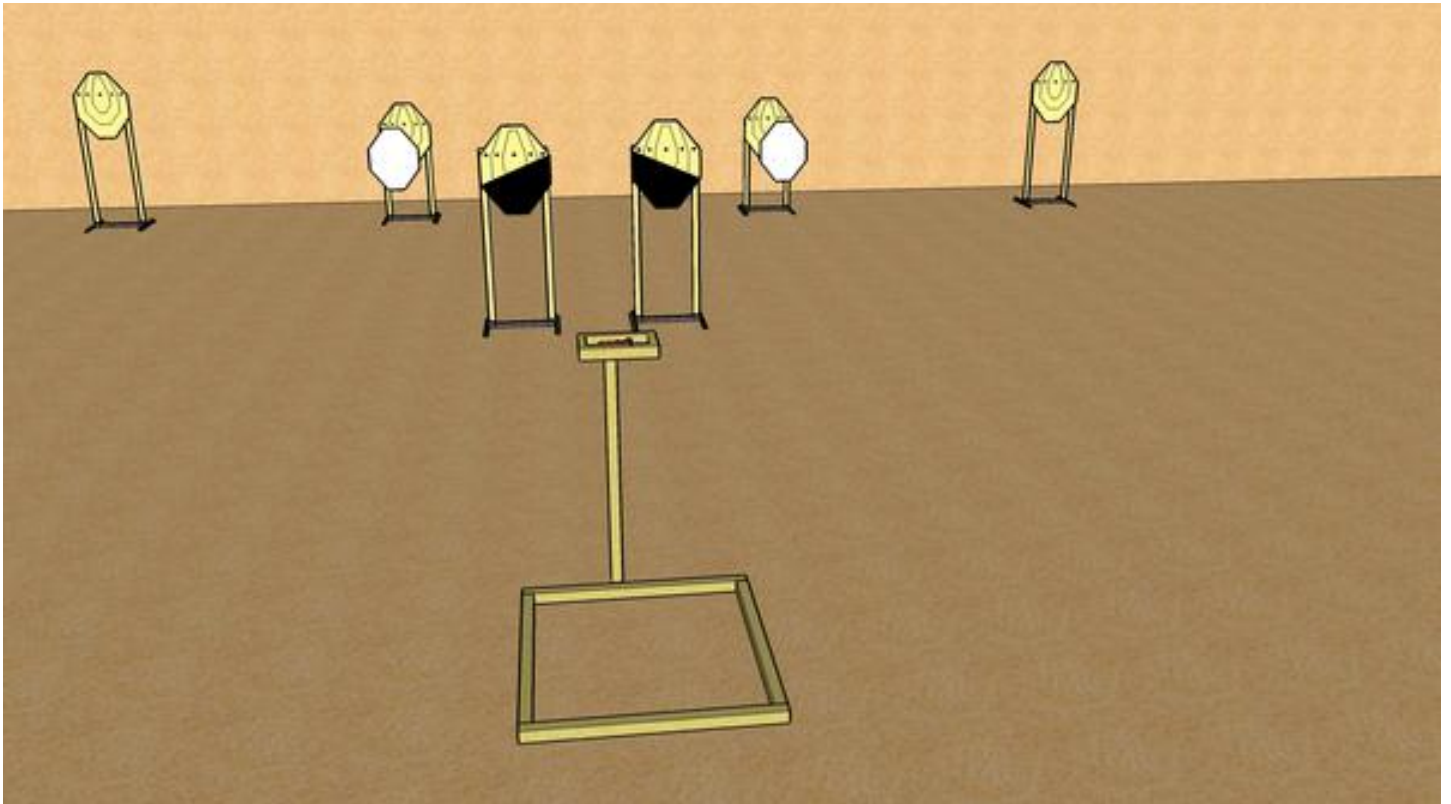

3. Vall 3

CoF	Comstock - Short	Points	60 p
Targets	6 paper, Total 6 targets	Min rounds	12
Firearm	Handgun	Match-%	14.63%

Procedure	Engage target within the designated area. Strong hand only. Flash-light in box may be used with weak hand only.
Starting position	Gun loaded & holstered
Firearm ready condition	
Start on	Audible signal
Stop on	Last shot
Penalties	As per current edition of rules
Safety angles	L/R 90 degrees
Setup notes