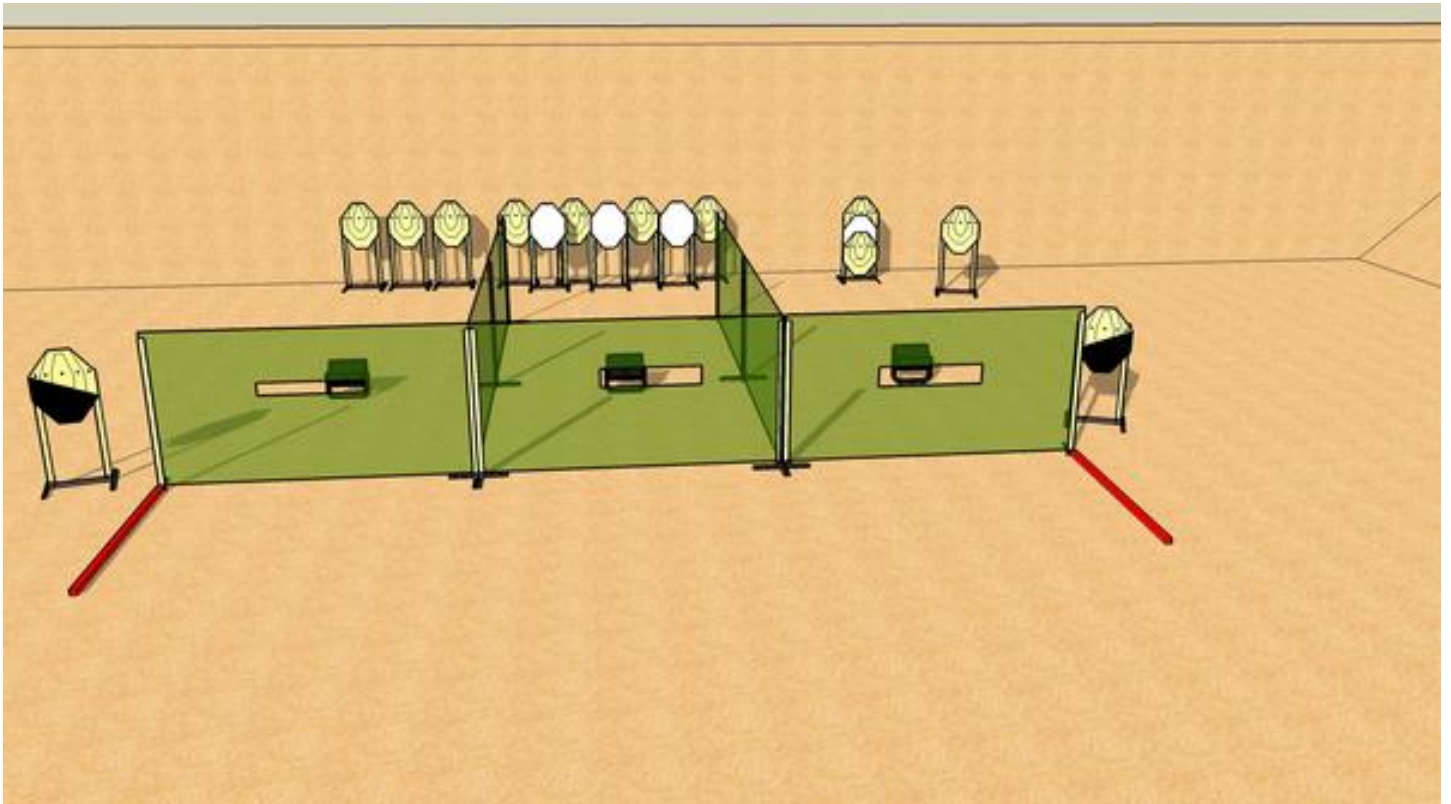

1. Vall 1

CoF	Comstock - Short	Points	50 p
Targets	5 paper, 1 no-shoot, Total 5 targets	Min rounds	10
Firearm	Handgun	Match-%	12.20%

Procedure	Engage target within the designated area.
Starting position	Gun loaded, empty chamber & holstered
Firearm ready condition	
Start on	Audible signal
Stop on	Last shot
Penalties	As per current edition of rules
Safety angles	L/R 90 degrees
Setup notes	

2. Vall 2

CoF	Comstock - Medium	Points	120 p
Targets	12 paper, Total 12 targets	Min rounds	24
Firearm	Handgun	Match-%	29.27%

Procedure	Engage target within the designated area. Fault lines left and right extend to infinity uprange.
Starting position	Gun loaded & holstered
Firearm ready condition	
Start on	Audible signal
Stop on	Last shot
Penalties	As per current edition of rules
Safety angles	L/R 90 degrees
Setup notes	

3. Vall 3

CoF	Comstock - Short	Points	60 p
Targets	6 paper, Total 6 targets	Min rounds	12
Firearm	Handgun	Match-%	14.63%

Procedure	Engage target within the designated area. Strong hand only. Flash-light in box may be used with weak hand only.
Starting position	Gun loaded & holstered
Firearm ready condition	
Start on	Audible signal
Stop on	Last shot
Penalties	As per current edition of rules
Safety angles	L/R 90 degrees
Setup notes	