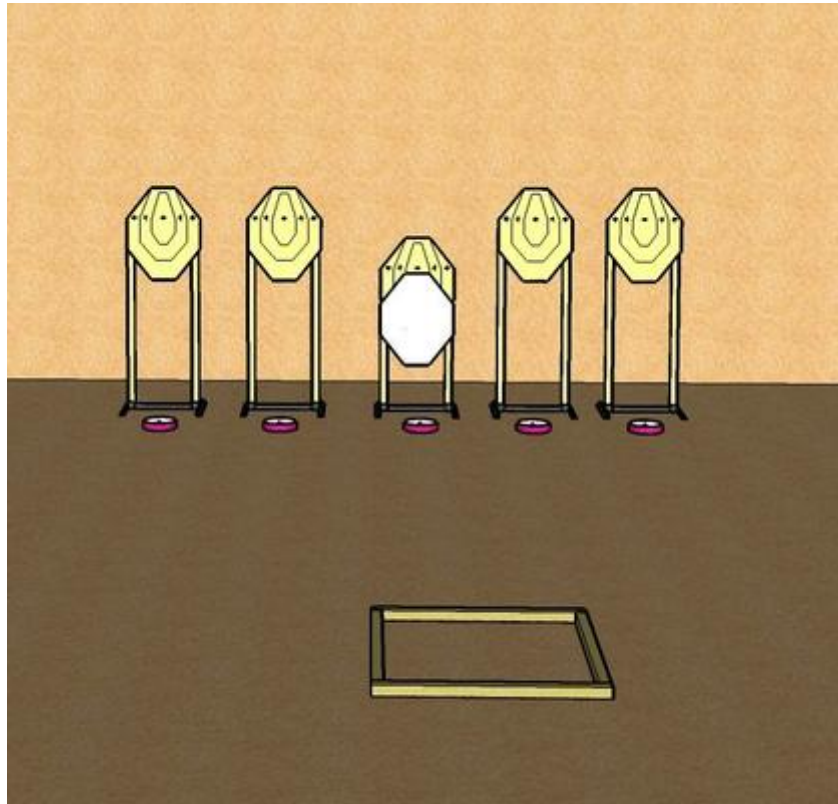

1. Vall 1

CoF	Comstock - Short	Points	50 p
Targets	5 paper, 1 no-shoot, Total 5 targets	Min rounds	10
Firearm	Handgun	Match-%	12.20%

Procedure	Engage target within the designated area.
Starting position	Gun loaded, empty chamber & holstered
Firearm ready condition	
Start on	Audible signal
Stop on	Last shot
Penalties	As per current edition of rules
Safety angles	L/R 90 degrees
Setup notes	

2. Vall 2

CoF	Comstock - Medium	Points	120 p
Targets	12 paper, Total 12 targets	Min rounds	24
Firearm	Handgun	Match-%	29.27%

Procedure	Engage target within the designated area. Fault lines left and right extend to infinity uprange.
Starting position	Gun loaded & holstered
Firearm ready condition	
Start on	Audible signal
Stop on	Last shot
Penalties	As per current edition of rules
Safety angles	L/R 90 degrees
Setup notes	

3. Vall 3

CoF	Comstock - Short	Points	60 p
Targets	6 paper, Total 6 targets	Min rounds	12
Firearm	Handgun	Match-%	14.63%

Procedure	Engage target within the designated area. Strong hand only. Flash-light in box may be used with weak hand only.
Starting position	Gun loaded & holstered
Firearm ready condition	
Start on	Audible signal
Stop on	Last shot
Penalties	As per current edition of rules
Safety angles	L/R 90 degrees
Setup notes	