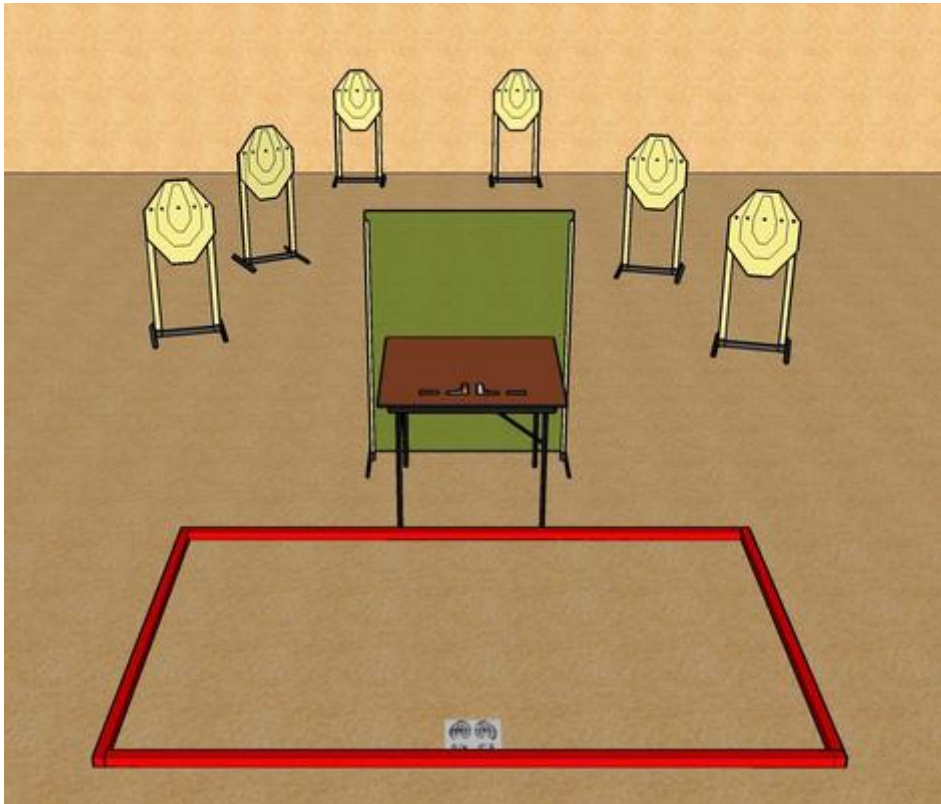

5. Vall 5

CoF	Comstock - Short	Points	60 p
Targets	6 paper, Total 6 targets	Min rounds	12
Firearm	Handgun	Match-%	14.63%

Procedure	Flash light laying on markings on table may be used. No other items on table other than gun and flash light.
Starting position	Gun loaded and placed flat on table on markings. Heels against faultline as shown by RO.
Firearm ready condition	
Start on	Audible signal
Stop on	Last shot
Penalties	As per current edition of rules
Safety angles	L/R 90 degrees
Setup notes