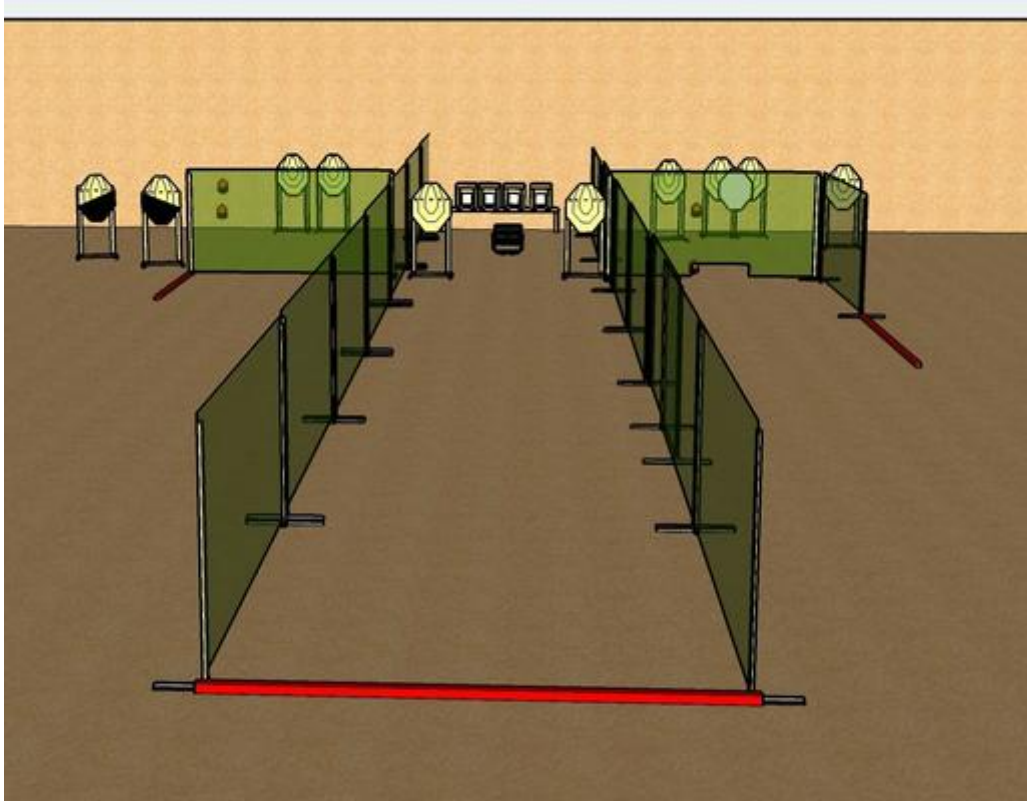

4. Vall 4

CoF	Comstock - Medium	Points	120 p
Targets	10 paper, 4 plates, Total 14 targets	Min rounds	24
Firearm	Handgun	Match-%	29.27%

Procedure	Engage target within the designated area. Fault lines left and right extend to infinity uprange.
Starting position	Gun loaded & holstered
Firearm ready condition	
Start on	Audible signal
Stop on	Last shot
Penalties	As per current edition of rules
Safety angles	L/R 90 degrees
Setup notes