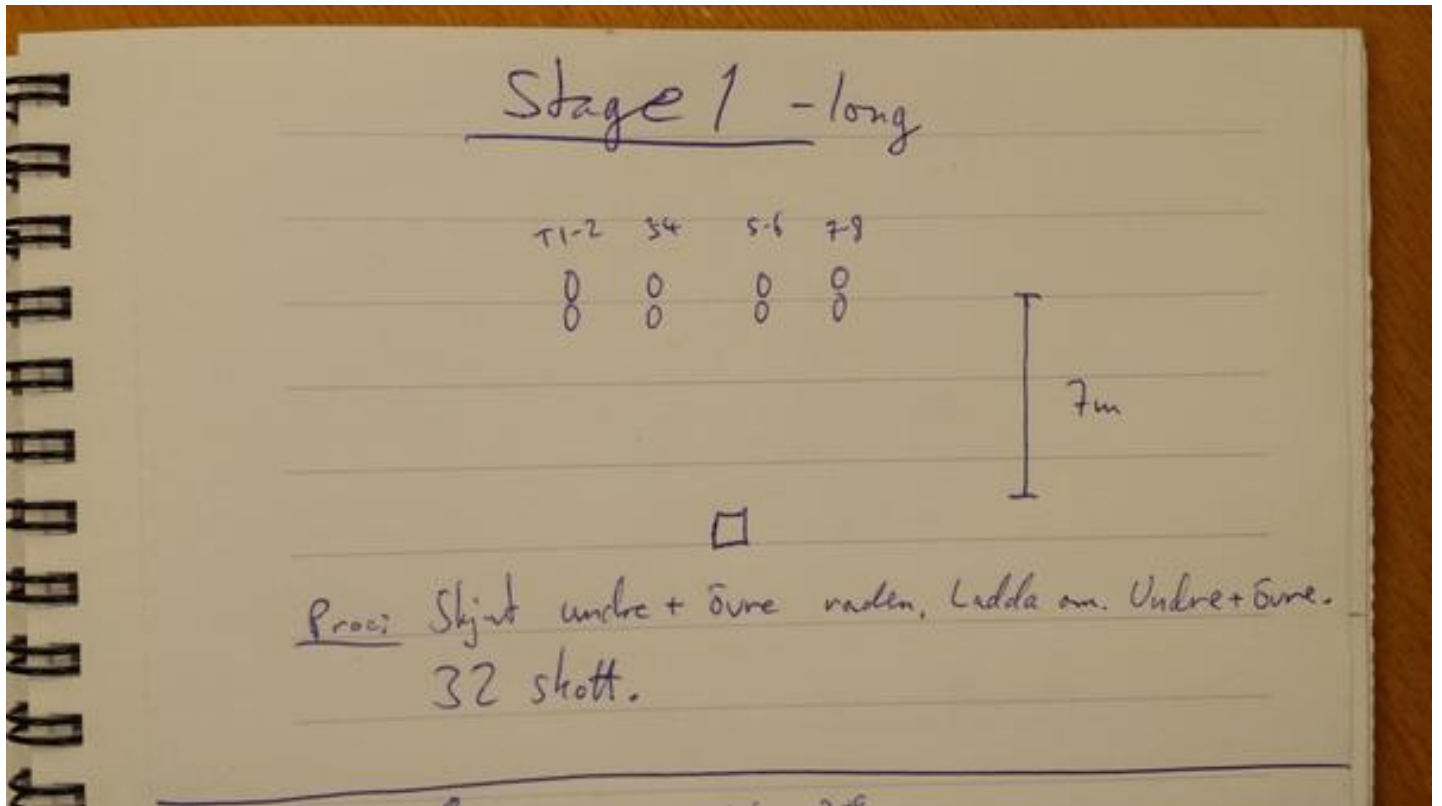

# 1. B-hallen lång

CoF	Comstock - Long	Points	160 p
Targets	8 paper, Total 8 targets	Min rounds	32
Firearm	Handgun	Match-%	35.56%

Procedure	Skjut undre + övre raden, ladda om. Ladda om. Skjut undre + övre raden.
Starting position	Gun loaded & holstered
Firearm ready condition	
Start on	Audible signal
Stop on	Last shot
Penalties	As per current edition of rules
Safety angles	L/R
Setup notes	