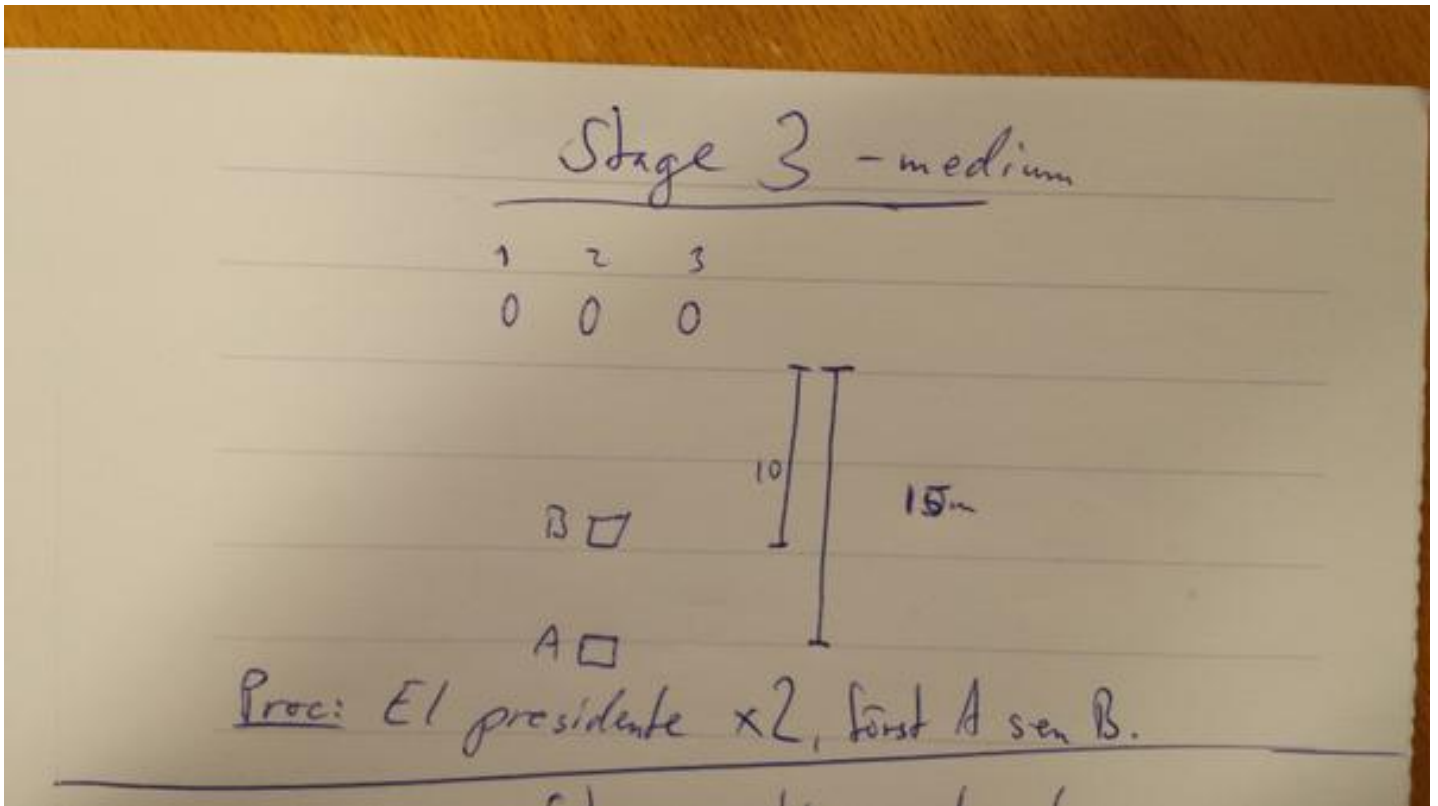

3. B-hallen medium igen

CoF	Comstock - Medium	Points	120 p
Targets	3 paper, Total 3 targets	Min rounds	24
Firearm	Handgun	Match-%	26.67%

Procedure	Skjut 2 skott per tavla, ladda om, skjut två skott per tavla. Upprepa för både A och B.
Starting position	Gun loaded & holstered
Firearm ready condition	
Start on	Audible signal
Stop on	Last shot
Penalties	As per current edition of rules
Safety angles	L/R
Setup notes