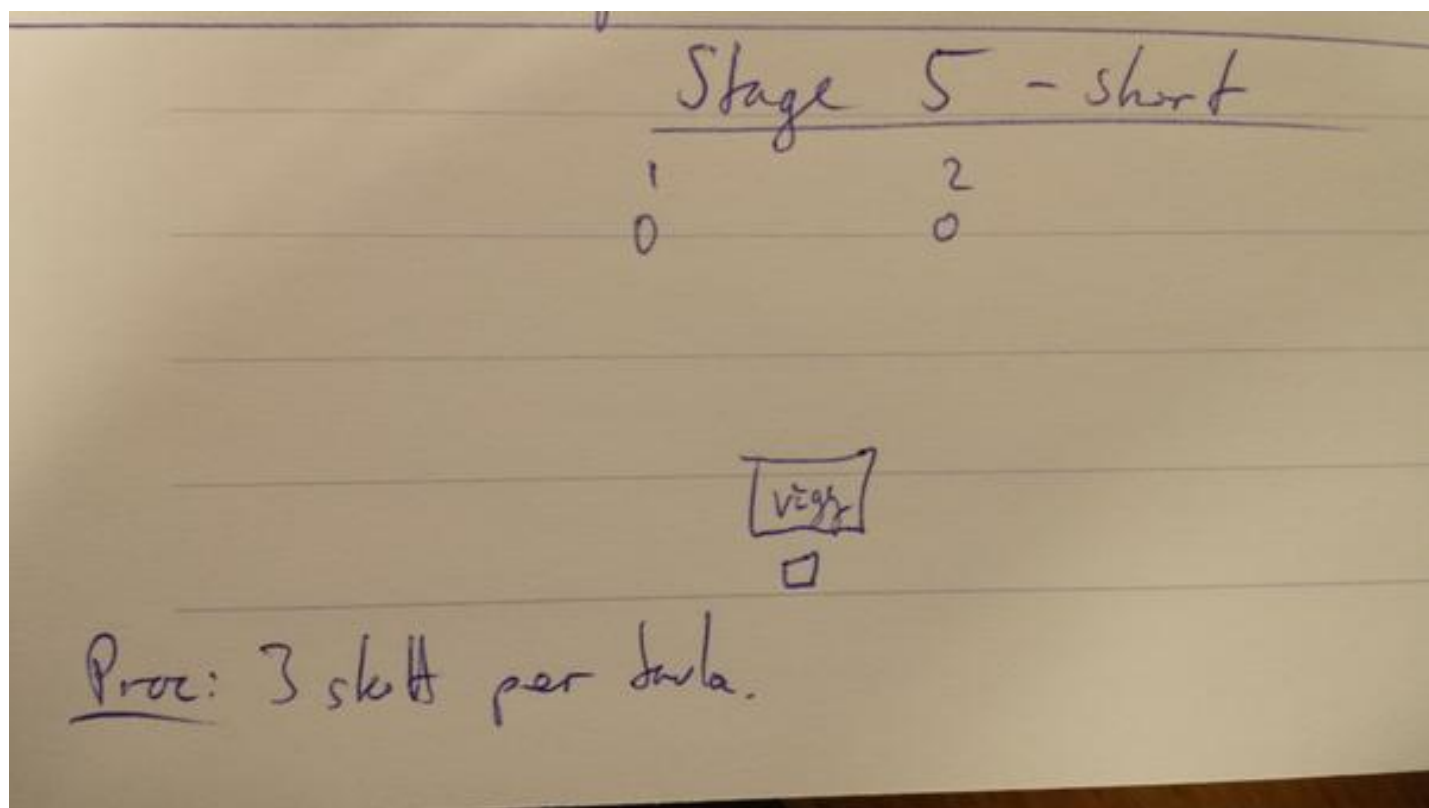

5. B-hallen short 2

CoF	Comstock - Short	Points	30 p
Targets	2 paper, Total 2 targets	Min rounds	6
Firearm	Handgun	Match-%	6.67%

Procedure	Tre skott per tavla.
Starting position	Gun loaded & holstered
Firearm ready condition	
Start on	Audible signal
Stop on	Last shot
Penalties	As per current edition of rules
Safety angles	L/R
Setup notes