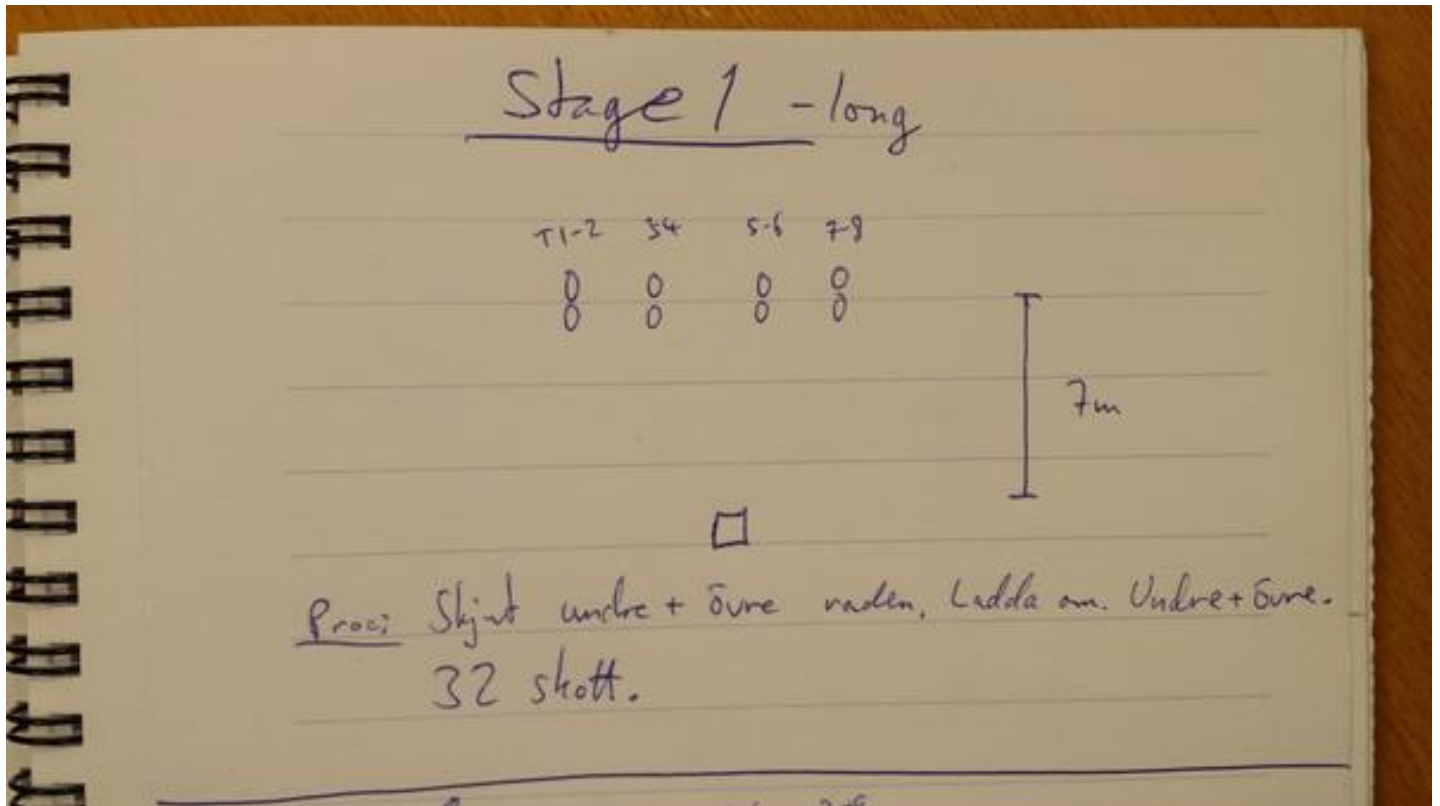

1. B-hallen lång

CoF	Comstock - Long	Points	160 p
Targets	8 paper, Total 8 targets	Min rounds	32
Firearm	Handgun	Match-%	35.56%

Procedure	Skjut undre + övre raden, ladda om. Ladda om. Skjut undre + övre raden.
Starting position	Gun loaded & holstered
Firearm ready condition	
Start on	Audible signal
Stop on	Last shot
Penalties	As per current edition of rules
Safety angles	L/R
Setup notes	