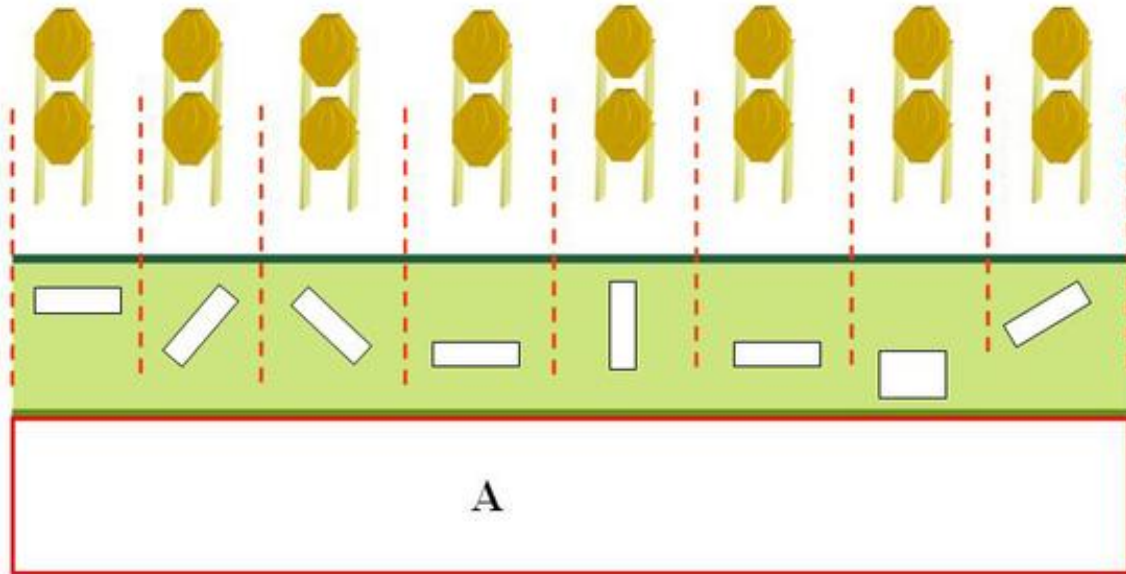

1. Pistolbanan

Kärrshålan Open 2015 Gevär STATION 1

CoF	Comstock - Long	Points	160 p
Targets	16 paper, Total 16 targets	Min rounds	32
Firearm	Rifle	Match-%	24.81%

Procedure	Engage targets as they appear from within area A. IPSC targets will be shoot with minimum two shoots each.
Starting position	Standing anywhere in Area A. Option 1.
Firearm ready condition	
Start on	Audible signal
Stop on	Last shot
Penalties	As per current edition of rules
Safety angles	L/R
Setup notes	Longe Course, Distance 8 m.

2. Viltmålsbanan till vänster

CoF	Comstock - Short	Points	45 p
Targets	4 paper, 1 popper, Total 5 targets	Min rounds	9
Firearm	Rifle	Match-%	6.98%

Procedure	Engage targets as they appear from within area A. Popper is only engagable from the window and engage both swingers. They are not visible until the popper is hit and only visible from the both ends of the walls i area A.
Starting position	Standing relaxed. Opttion 1
Firearm ready condition	
Start on	Audible signal
Stop on	Last shot
Penalties	As per current edition of rules
Safety angles	L/R
Setup notes	

3. Viltmålsbanan till höger

Kärshålan Open 2015 Gevär
STATION 3

CoF	Comstock - Short	Points	50 p
Targets	1 paper, 8 plates, Total 9 targets	Min rounds	10
Firearm	Rifle	Match-%	7.75%

Procedure	Engage targets as they appear from within area A.
Starting position	Standing relaxed anywhere in area A. Option 1.
Firearm ready condition	
Start on	Audible signal
Stop on	Last shot
Penalties	As per current edition of rules
Safety angles	L/R
Setup notes	80 meter.