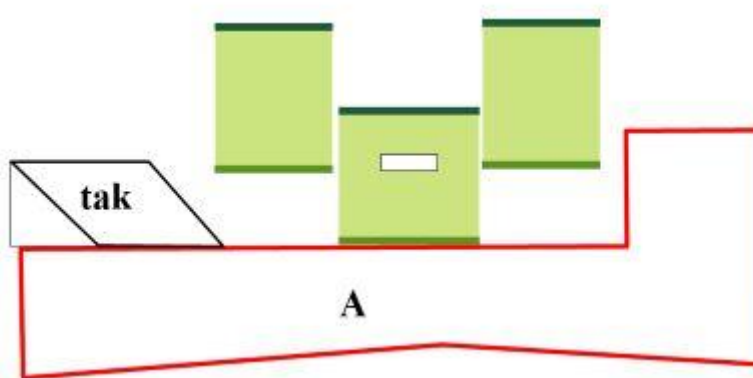

4. 100 metersbanan

Kärrshålan Open 2015 Gevär
STATION 4

100 m

CoF	Comstock - Medium	Points	100 p
Targets	10 paper, Total 10 targets	Min rounds	20
Firearm	Rifle	Match-%	15.50%

Procedure	Engage targets as they appear from within area A thru the small windows. IPSC targets will be shoot with minimum two shoots each.
Starting position	Standing relaxed anywhere in Area A. Option 1.
Firearm ready condition	
Start on	Audible signal
Stop on	Last shot
Penalties	As per current edition of rules
Safety angles	L/R
Setup notes	Distance 100 m

6. Älgbanan till vänster

Kärrshålan Open 2015 Gevär STATION 6

80 m

CoF	Comstock - Short	Points	50 p
Targets	5 paper, Total 5 targets	Min rounds	10
Firearm	Rifle	Match-%	7.75%

Procedure	Engage targets as they appear from within area A.
Starting position	Standing relaxed anywhere i area A. Option 1.
Firearm ready condition	
Start on	Audible signal
Stop on	Last shot
Penalties	As per current edition of rules
Safety angles	L/R
Setup notes	Distance 80 m. The barricade to the left is 60 cm high. The minitargets is to the right.

7. Älgbanan till höger

Kärrshålan Open 2015 Gevär
STATION 7

CoF	Comstock - Medium	Points	100 p
Targets	10 paper, Total 10 targets	Min rounds	20
Firearm	Rifle	Match-%	15.50%

Procedure	Engage targets as they appear from within area A.
Starting position	Standing relaxed heels on marks, demonstrated by RO. Option 1.
Firearm ready condition	
Start on	Audible signal
Stop on	Last shot
Penalties	As per current edition of rules
Safety angles	L/R
Setup notes	Distance 80m. The minitargets are only visible to the right in area A.