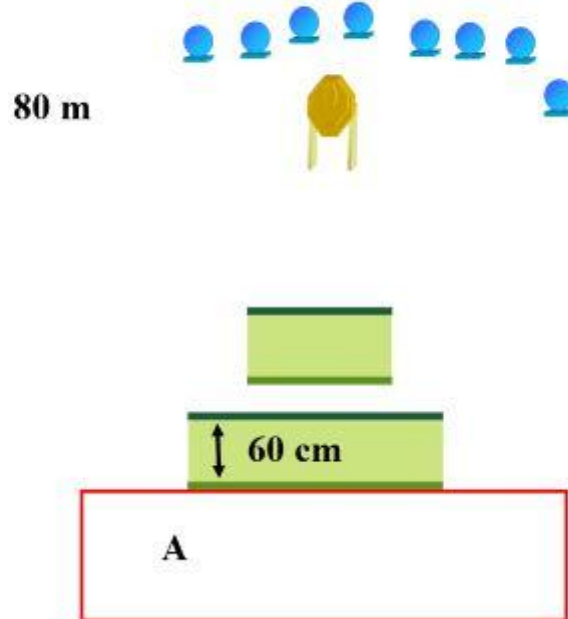

1. Pistolbanan

Kärrshålan Open 2015 Gevär STATION 1

CoF	Comstock - Long	Points	160 p
Targets	16 paper, Total 16 targets	Min rounds	32
Firearm	Rifle	Match-%	24.81%

Procedure	Engage targets as they appear from within area A. IPSC targets will be shoot with minimum two shoots each.
Starting position	Standing anywhere in Area A. Option 1.
Firearm ready condition	
Start on	Audible signal
Stop on	Last shot
Penalties	As per current edition of rules
Safety angles	L/R
Setup notes	Longe Course, Distance 8 m.

2. Viltmålsbanan till vänster

CoF	Comstock - Short	Points	45 p
Targets	4 paper, 1 popper, Total 5 targets	Min rounds	9
Firearm	Rifle	Match-%	6.98%

Procedure	Engage targets as they appear from within area A. Popper is only engagable from the window and engage both swingers. They are not visible until the popper is hit and only visible from the both ends of the walls i area A.
Starting position	Standing relaxed. Opttion 1
Firearm ready condition	
Start on	Audible signal
Stop on	Last shot
Penalties	As per current edition of rules
Safety angles	L/R
Setup notes	

3. Viltmålsbanan till höger

Kärshålan Open 2015 Gevär
STATION 3

CoF	Comstock - Short	Points	50 p
Targets	1 paper, 8 plates, Total 9 targets	Min rounds	10
Firearm	Rifle	Match-%	7.75%

Procedure	Engage targets as they appear from within area A.
Starting position	Standing relaxed anywhere in area A. Option 1.
Firearm ready condition	
Start on	Audible signal
Stop on	Last shot
Penalties	As per current edition of rules
Safety angles	L/R
Setup notes	80 meter.