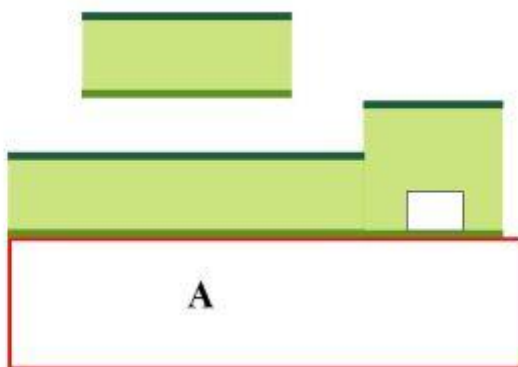

3. Viltmålsbanan till höger

Kärshålan Open 2015 Gevär
STATION 3

CoF	Comstock - Short	Points	50 p
Targets	1 paper, 8 plates, Total 9 targets	Min rounds	10
Firearm	Rifle	Match-%	7.75%

Procedure	Engage targets as they appear from within area A.
Starting position	Standing relaxed anywhere in area A. Option 1.
Firearm ready condition	
Start on	Audible signal
Stop on	Last shot
Penalties	As per current edition of rules
Safety angles	L/R
Setup notes	80 meter.

4. 100 metersbanan

Kärrshålan Open 2015 Gevär
STATION 4

100 m

CoF	Comstock - Medium	Points	100 p
Targets	10 paper, Total 10 targets	Min rounds	20
Firearm	Rifle	Match-%	15.50%

Procedure	Engage targets as they appear from within area A thru the small windows. IPSC targets will be shoot with minimum two shoots each.
Starting position	Standing relaxed anywhere in Area A. Option 1.
Firearm ready condition	
Start on	Audible signal
Stop on	Last shot
Penalties	As per current edition of rules
Safety angles	L/R
Setup notes	Distance 100 m

6. Älgbanan till vänster

Kärrshålan Open 2015 Gevär
STATION 6

80 m

CoF	Comstock - Short	Points	50 p
Targets	5 paper, Total 5 targets	Min rounds	10
Firearm	Rifle	Match-%	7.75%

Procedure	Engage targets as they appear from within area A.
Starting position	Standing relaxed anywhere i area A. Option 1.
Firearm ready condition	
Start on	Audible signal
Stop on	Last shot
Penalties	As per current edition of rules
Safety angles	L/R
Setup notes	Distance 80 m. The barricade to the left is 60 cm high. The minitargets is to the right.