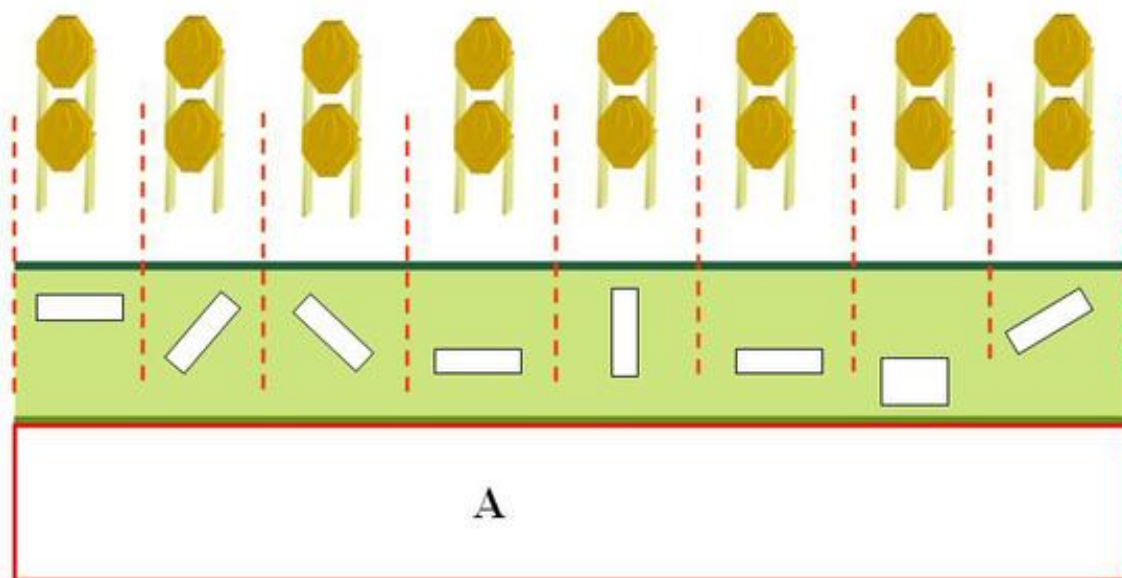

1. Pistolbanan

Kärrshålan Open 2015 Gevär STATION 1

CoF	Comstock - Long	Points	160 p
Targets	16 paper, Total 16 targets	Min rounds	32
Firearm	Rifle	Match-%	24.81%

Procedure	Engage targets as they appear from within area A. IPSC targets will be shoot with minimum two shoots each.
Starting position	Standing anywhere in Area A. Option 1.
Firearm ready condition	
Start on	Audible signal
Stop on	Last shot
Penalties	As per current edition of rules
Safety angles	L/R
Setup notes	Longe Course, Distance 8 m.

2. Viltmålsbanan till vänster

CoF	Comstock - Short	Points	45 p
Targets	4 paper, 1 popper, Total 5 targets	Min rounds	9
Firearm	Rifle	Match-%	6.98%

Procedure	Engage targets as they appear from within area A. Popper is only engagable from the window and engage both swingers. They are not visible until the popper is hit and only visible from the both ends of the walls i area A.
Starting position	Standing relaxed. Opttion 1
Firearm ready condition	
Start on	Audible signal
Stop on	Last shot
Penalties	As per current edition of rules
Safety angles	L/R
Setup notes	

3. Viltmålsbanan till höger

Kärshålan Open 2015 Gevär
STATION 3

CoF	Comstock - Short	Points	50 p
Targets	1 paper, 8 plates, Total 9 targets	Min rounds	10
Firearm	Rifle	Match-%	7.75%

Procedure	Engage targets as they appear from within area A.
Starting position	Standing relaxed anywhere in area A. Option 1.
Firearm ready condition	
Start on	Audible signal
Stop on	Last shot
Penalties	As per current edition of rules
Safety angles	L/R
Setup notes	80 meter.