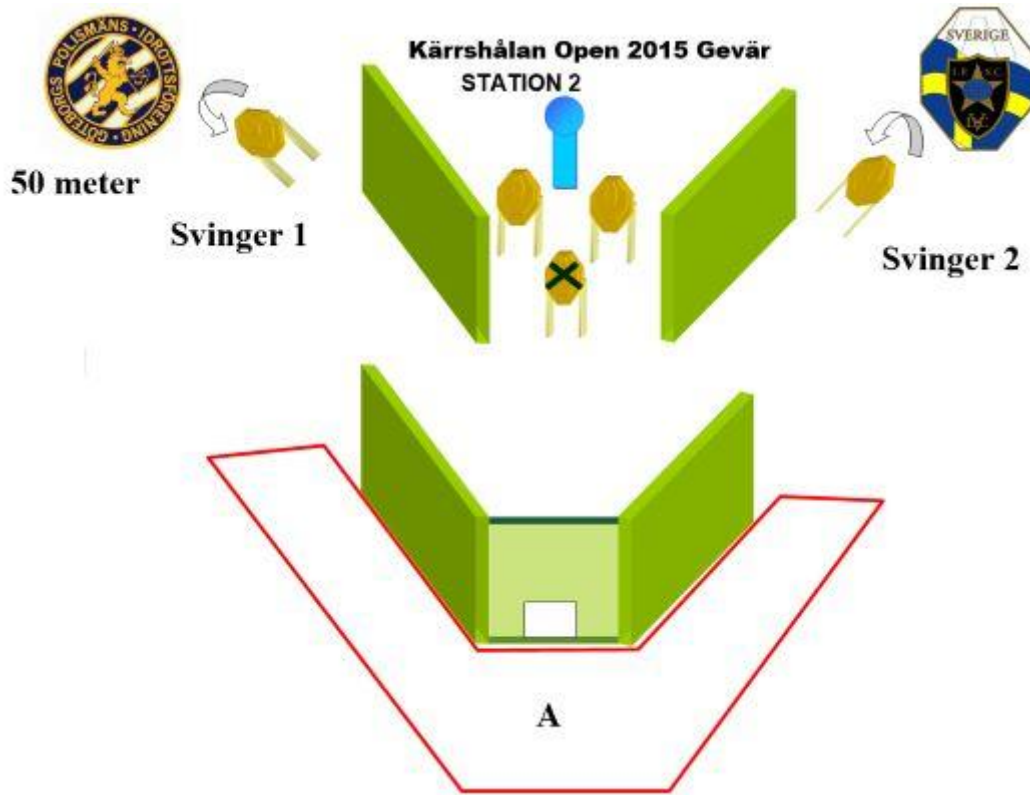

1. Pistolbanan

Kärrshålan Open 2015 Gevär STATION 1

CoF	Comstock - Long	Points	160 p
Targets	16 paper, Total 16 targets	Min rounds	32
Firearm	Rifle	Match-%	24.81%

Procedure	Engage targets as they appear from within area A. IPSC targets will be shoot with minimum two shoots each.
Starting position	Standing anywhere in Area A. Option 1.
Firearm ready condition	
Start on	Audible signal
Stop on	Last shot
Penalties	As per current edition of rules
Safety angles	L/R
Setup notes	Longe Course, Distance 8 m.

2. Viltmålsbanan till vänster

CoF	Comstock - Short	Points	45 p
Targets	4 paper, 1 popper, Total 5 targets	Min rounds	9
Firearm	Rifle	Match-%	6.98%

Procedure	Engage targets as they appear from within area A. Popper is only engagable from the window and engage both swingers. They are not visible until the popper is hit and only visible from the both ends of the walls i area A.
Starting position	Standing relaxed. Opttion 1
Firearm ready condition	
Start on	Audible signal
Stop on	Last shot
Penalties	As per current edition of rules
Safety angles	L/R
Setup notes	

3. Viltmålsbanan till höger

Kärshålan Open 2015 Gevär
STATION 3

CoF	Comstock - Short	Points	50 p
Targets	1 paper, 8 plates, Total 9 targets	Min rounds	10
Firearm	Rifle	Match-%	7.75%

Procedure	Engage targets as they appear from within area A.
Starting position	Standing relaxed anywhere in area A. Option 1.
Firearm ready condition	
Start on	Audible signal
Stop on	Last shot
Penalties	As per current edition of rules
Safety angles	L/R
Setup notes	80 meter.