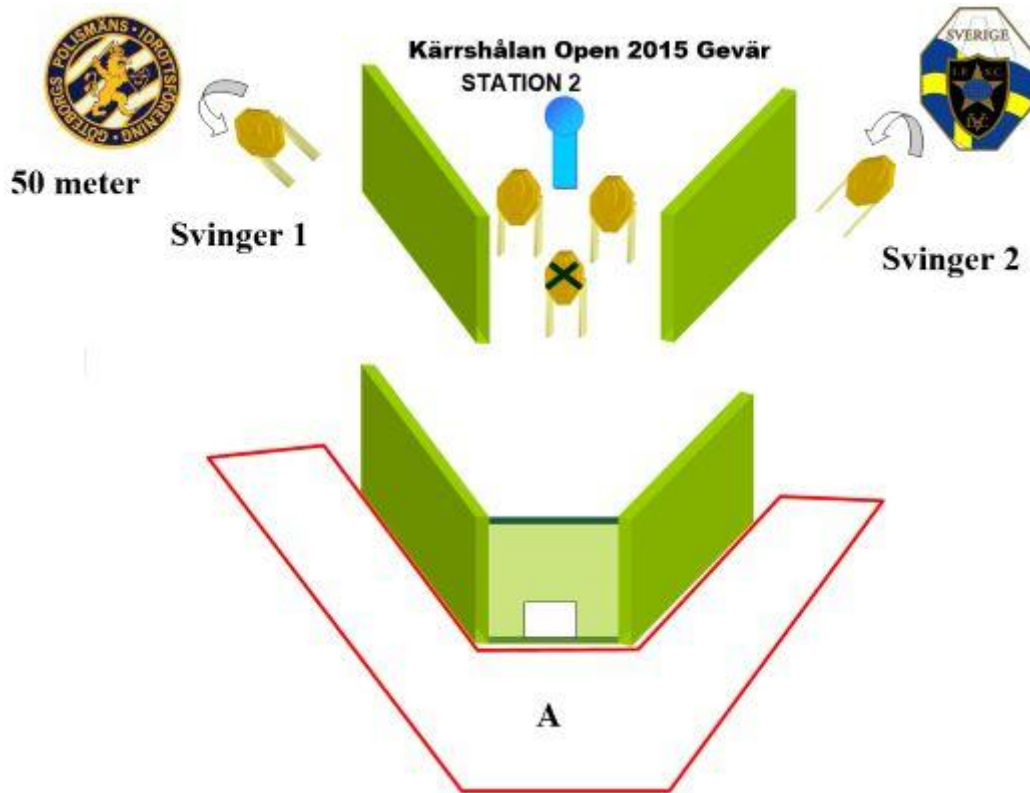

1. Pistolbanan

Kärrshålan Open 2015 Gevär STATION 1

CoF	Comstock - Long	Points	160 p
Targets	16 paper, Total 16 targets	Min rounds	32
Firearm	Rifle	Match-%	24.81%

Procedure	Engage targets as they appear from within area A. IPSC targets will be shoot with minimum two shoots each.
Starting position	Standing anywhere in Area A. Option 1.
Firearm ready condition	
Start on	Audible signal
Stop on	Last shot
Penalties	As per current edition of rules
Safety angles	L/R
Setup notes	Longe Course, Distance 8 m.

2. Viltmålsbanan till vänster

CoF	Comstock - Short	Points	45 p
Targets	4 paper, 1 popper, Total 5 targets	Min rounds	9
Firearm	Rifle	Match-%	6.98%

Procedure	Engage targets as they appear from within area A. Popper is only engagable from the window and engage both swingers. They are not visible until the popper is hit and only visible from the both ends of the walls i area A.
Starting position	Standing relaxed. Opttion 1
Firearm ready condition	
Start on	Audible signal
Stop on	Last shot
Penalties	As per current edition of rules
Safety angles	L/R
Setup notes	

3. Viltmålsbanan till höger

Kärshålan Open 2015 Gevär
STATION 3

CoF	Comstock - Short	Points	50 p
Targets	1 paper, 8 plates, Total 9 targets	Min rounds	10
Firearm	Rifle	Match-%	7.75%

Procedure	Engage targets as they appear from within area A.
Starting position	Standing relaxed anywhere in area A. Option 1.
Firearm ready condition	
Start on	Audible signal
Stop on	Last shot
Penalties	As per current edition of rules
Safety angles	L/R
Setup notes	80 meter.