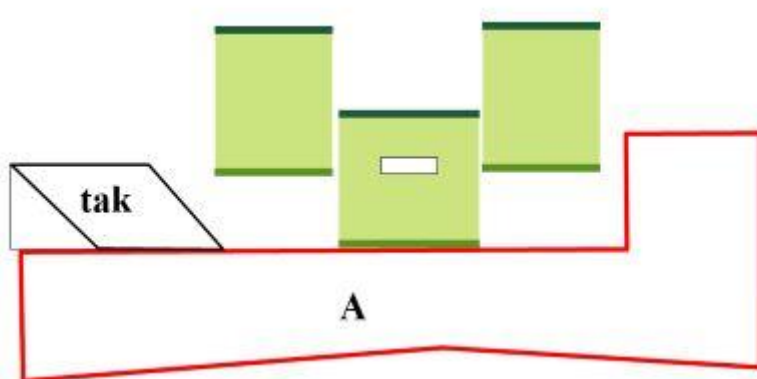

4. 100 metersbanan

Kärrshålan Open 2015 Gevär
STATION 4

100 m

CoF	Comstock - Medium	Points	100 p
Targets	10 paper, Total 10 targets	Min rounds	20
Firearm	Rifle	Match-%	15.50%

Procedure	Engage targets as they appear from within area A thru the small windows. IPSC targets will be shoot with minimum two shoots each.
Starting position	Standing relaxed anywhere in Area A. Option 1.
Firearm ready condition	
Start on	Audible signal
Stop on	Last shot
Penalties	As per current edition of rules
Safety angles	L/R
Setup notes	Distance 100 m

6. Älgbanan till vänster

Kärrshålan Open 2015 Gevär
STATION 6

80 m

CoF	Comstock - Short	Points	50 p
Targets	5 paper, Total 5 targets	Min rounds	10
Firearm	Rifle	Match-%	7.75%

Procedure	Engage targets as they appear from within area A.
Starting position	Standing relaxed anywhere i area A. Option 1.
Firearm ready condition	
Start on	Audible signal
Stop on	Last shot
Penalties	As per current edition of rules
Safety angles	L/R
Setup notes	Distance 80 m. The barricade to the left is 60 cm high. The minitargets is to the right.

7. Älgbanan till höger

Kärshålan Open 2015 Gevär
STATION 7

CoF	Comstock - Medium	Points	100 p
Targets	10 paper, Total 10 targets	Min rounds	20
Firearm	Rifle	Match-%	15.50%

Procedure	Engage targets as they appear from within area A.
Starting position	Standing relaxed heels on marks, demonstrated by RO. Option 1.
Firearm ready condition	
Start on	Audible signal
Stop on	Last shot
Penalties	As per current edition of rules
Safety angles	L/R
Setup notes	Distance 80m. The minitargets are only visible to the right in area A.