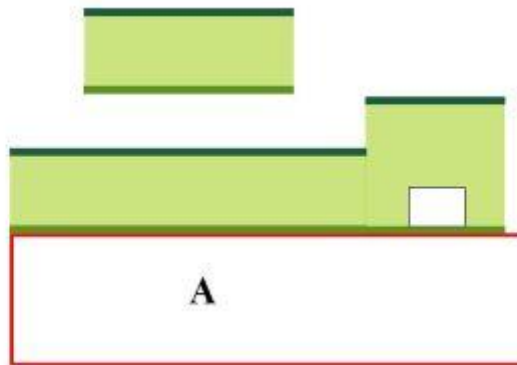

3. Viltmålsbanan till höger

Kärshålan Open 2015 Gevär
STATION 3

CoF	Comstock - Short	Points	50 p
Targets	1 paper, 8 plates, Total 9 targets	Min rounds	10
Firearm	Rifle	Match-%	7.75%

Procedure	Engage targets as they appear from within area A.
Starting position	Standing relaxed anywhere in area A. Option 1.
Firearm ready condition	
Start on	Audible signal
Stop on	Last shot
Penalties	As per current edition of rules
Safety angles	L/R
Setup notes	80 meter.

4. 100 metersbanan

Kärrshålan Open 2015 Gevär
STATION 4

100 m

CoF	Comstock - Medium	Points	100 p
Targets	10 paper, Total 10 targets	Min rounds	20
Firearm	Rifle	Match-%	15.50%

Procedure	Engage targets as they appear from within area A thru the small windows. IPSC targets will be shoot with minimum two shoots each.
Starting position	Standing relaxed anywhere in Area A. Option 1.
Firearm ready condition	
Start on	Audible signal
Stop on	Last shot
Penalties	As per current edition of rules
Safety angles	L/R
Setup notes	Distance 100 m

6. Älgbanan till vänster

Kärrshålan Open 2015 Gevär STATION 6

80 m

CoF	Comstock - Short	Points	50 p
Targets	5 paper, Total 5 targets	Min rounds	10
Firearm	Rifle	Match-%	7.75%

Procedure	Engage targets as they appear from within area A.
Starting position	Standing relaxed anywhere i area A. Option 1.
Firearm ready condition	
Start on	Audible signal
Stop on	Last shot
Penalties	As per current edition of rules
Safety angles	L/R
Setup notes	Distance 80 m. The barricade to the left is 60 cm high. The minitargets is to the right.