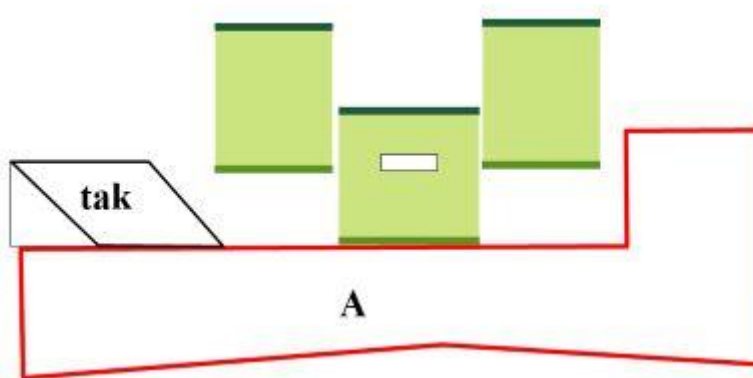

4. 100 metersbanan

Kärrshålan Open 2015 Gevär
STATION 4

100 m

CoF	Comstock - Medium	Points	100 p
Targets	10 paper, Total 10 targets	Min rounds	20
Firearm	Rifle	Match-%	15.50%

Procedure	Engage targets as they appear from within area A thru the small windows. IPSC targets will be shoot with minimum two shoots each.
Starting position	Standing relaxed anywhere in Area A. Option 1.
Firearm ready condition	
Start on	Audible signal
Stop on	Last shot
Penalties	As per current edition of rules
Safety angles	L/R
Setup notes	Distance 100 m

6. Älgbanan till vänster

Kärrshålan Open 2015 Gevär STATION 6

80 m

CoF	Comstock - Short	Points	50 p
Targets	5 paper, Total 5 targets	Min rounds	10
Firearm	Rifle	Match-%	7.75%

Procedure	Engage targets as they appear from within area A.
Starting position	Standing relaxed anywhere i area A. Option 1.
Firearm ready condition	
Start on	Audible signal
Stop on	Last shot
Penalties	As per current edition of rules
Safety angles	L/R
Setup notes	Distance 80 m. The barricade to the left is 60 cm high. The minitargets is to the right.

7. Älgbanan till höger

Kärshålan Open 2015 Gevär
STATION 7

CoF	Comstock - Medium	Points	100 p
Targets	10 paper, Total 10 targets	Min rounds	20
Firearm	Rifle	Match-%	15.50%

Procedure	Engage targets as they appear from within area A.
Starting position	Standing relaxed heels on marks, demonstrated by RO. Option 1.
Firearm ready condition	
Start on	Audible signal
Stop on	Last shot
Penalties	As per current edition of rules
Safety angles	L/R
Setup notes	Distance 80m. The minitargets are only visible to the right in area A.