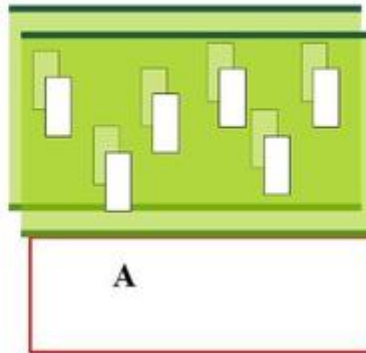

2. Viltmålsbanan till vänster

CoF	Comstock - Short	Points	45 p
Targets	4 paper, 1 popper, Total 5 targets	Min rounds	9
Firearm	Rifle	Match-%	6.98%

Procedure	Engage targets as they appear from within area A. Popper is only engagable from the window and engage both swingers. They are not visible until the popper is hit and only visible from the both ends of the walls i area A.
Starting position	Standing relaxed. Opttion 1
Firearm ready condition	
Start on	Audible signal
Stop on	Last shot
Penalties	As per current edition of rules
Safety angles	L/R
Setup notes	

3. Viltmålsbanan till höger

Kärshålan Open 2015 Gevär
STATION 3

CoF	Comstock - Short	Points	50 p
Targets	1 paper, 8 plates, Total 9 targets	Min rounds	10
Firearm	Rifle	Match-%	7.75%

Procedure	Engage targets as they appear from within area A.
Starting position	Standing relaxed anywhere in area A. Option 1.
Firearm ready condition	
Start on	Audible signal
Stop on	Last shot
Penalties	As per current edition of rules
Safety angles	L/R
Setup notes	80 meter.

4. 100 metersbanan

Kärrshålan Open 2015 Gevär
STATION 4

100 m

CoF	Comstock - Medium	Points	100 p
Targets	10 paper, Total 10 targets	Min rounds	20
Firearm	Rifle	Match-%	15.50%

Procedure	Engage targets as they appear from within area A thru the small windows. IPSC targets will be shoot with minimum two shoots each.
Starting position	Standing relaxed anywhere in Area A. Option 1.
Firearm ready condition	
Start on	Audible signal
Stop on	Last shot
Penalties	As per current edition of rules
Safety angles	L/R
Setup notes	Distance 100 m