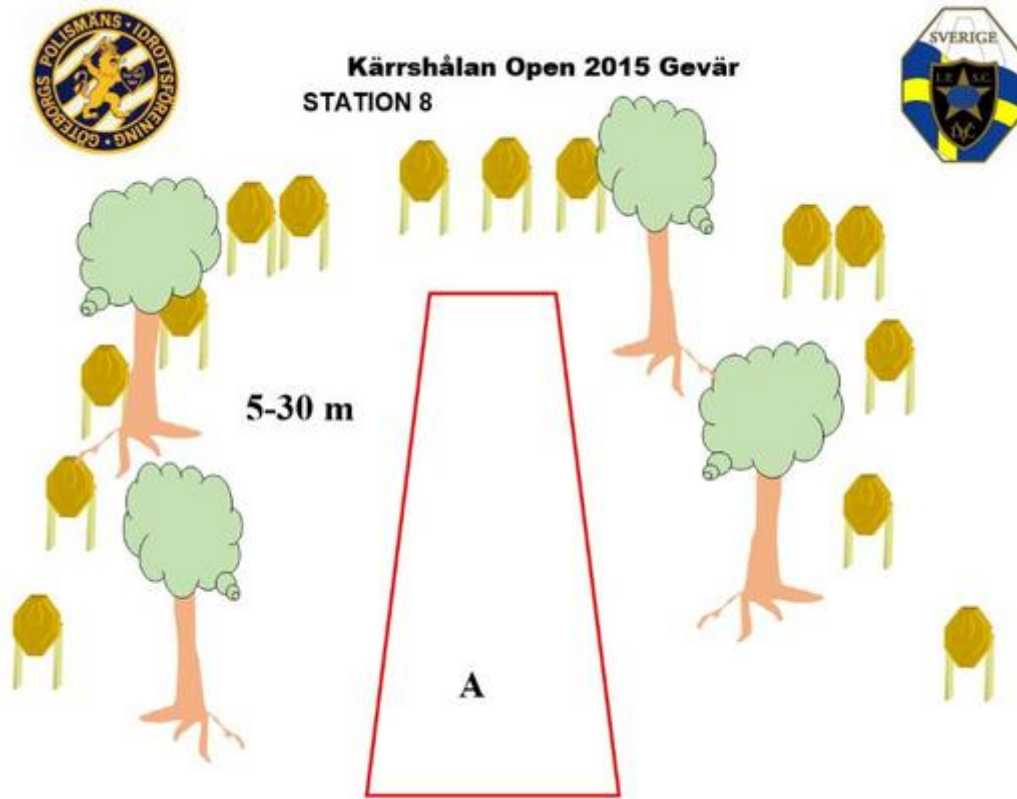

6. Älgbanan till vänster

Kärrshålan Open 2015 Gevär STATION 6

80 m

CoF	Comstock - Short	Points	50 p
Targets	5 paper, Total 5 targets	Min rounds	10
Firearm	Rifle	Match-%	7.75%

Procedure	Engage targets as they appear from within area A.
Starting position	Standing relaxed anywhere i area A. Option 1.
Firearm ready condition	
Start on	Audible signal
Stop on	Last shot
Penalties	As per current edition of rules
Safety angles	L/R
Setup notes	Distance 80 m. The barricade to the left is 60 cm high. The minitargets is to the right.

7. Älgbanan till höger

Kärshålan Open 2015 Gevär
STATION 7

CoF	Comstock - Medium	Points	100 p
Targets	10 paper, Total 10 targets	Min rounds	20
Firearm	Rifle	Match-%	15.50%

Procedure	Engage targets as they appear from within area A.
Starting position	Standing relaxed heels on marks, demonstrated by RO. Option 1.
Firearm ready condition	
Start on	Audible signal
Stop on	Last shot
Penalties	As per current edition of rules
Safety angles	L/R
Setup notes	Distance 80m. The minitargets are only visible to the right in area A.

8. Skogen

CoF	Comstock - Long	Points	140 p
Targets	14 paper, Total 14 targets	Min rounds	28
Firearm	Rifle	Match-%	21.71%

Procedure	Engage targets as they appear from within area A. Beware of the safety angels, It is not possible to see the targets once you've passed them.
Starting position	Standing with heels on marks, demonstrated by RO. Option 1.
Firearm ready condition	
Start on	Audible signal
Stop on	Last shot
Penalties	As per current edition of rules
Safety angles	L/R
Setup notes	5-30 meters.