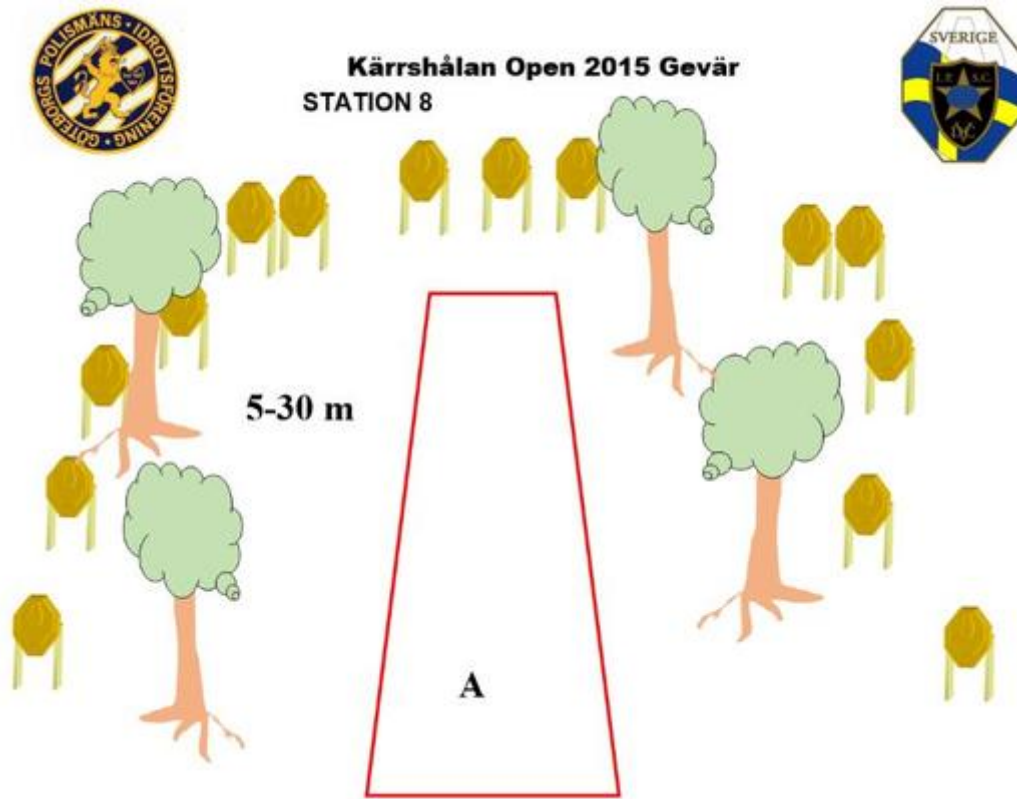

6. Älgbanan till vänster

Kärrshålan Open 2015 Gevär
STATION 6

80 m

CoF	Comstock - Short	Points	50 p
Targets	5 paper, Total 5 targets	Min rounds	10
Firearm	Rifle	Match-%	7.75%

Procedure	Engage targets as they appear from within area A.
Starting position	Standing relaxed anywhere i area A. Option 1.
Firearm ready condition	
Start on	Audible signal
Stop on	Last shot
Penalties	As per current edition of rules
Safety angles	L/R
Setup notes	Distance 80 m. The barricade to the left is 60 cm high. The minitargets is to the right.

7. Älgbanan till höger

Kärshålan Open 2015 Gevär
STATION 7

CoF	Comstock - Medium	Points	100 p
Targets	10 paper, Total 10 targets	Min rounds	20
Firearm	Rifle	Match-%	15.50%

Procedure	Engage targets as they appear from within area A.
Starting position	Standing relaxed heels on marks, demonstrated by RO. Option 1.
Firearm ready condition	
Start on	Audible signal
Stop on	Last shot
Penalties	As per current edition of rules
Safety angles	L/R
Setup notes	Distance 80m. The minitargets are only visible to the right in area A.

8. Skogen

CoF	Comstock - Long	Points	140 p
Targets	14 paper, Total 14 targets	Min rounds	28
Firearm	Rifle	Match-%	21.71%

Procedure	Engage targets as they appear from within area A. Beware of the safety angels, It is not possible to see the targets once you've passed them.
Starting position	Standing with heels on marks, demonstrated by RO. Option 1.
Firearm ready condition	
Start on	Audible signal
Stop on	Last shot
Penalties	As per current edition of rules
Safety angles	L/R
Setup notes	5-30 meters.