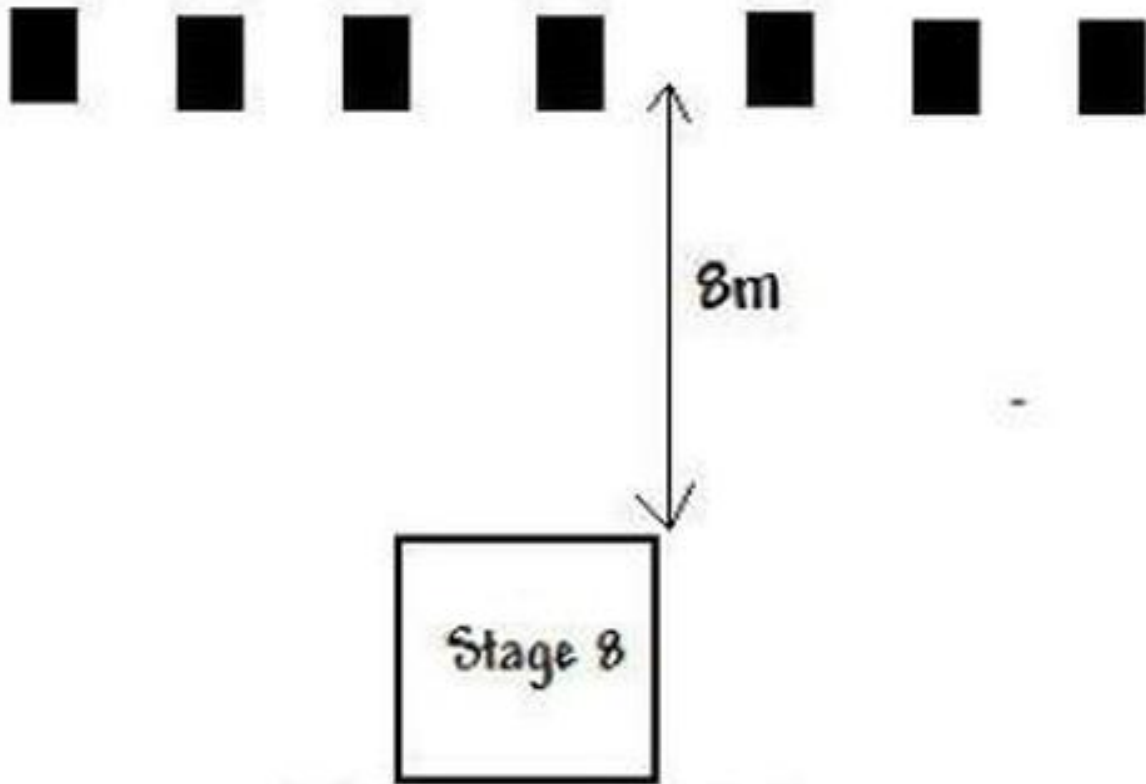

4. Postal League Stage 8

CoF	Comstock - Short	Points	35 p
Targets	7 plates, Total 7 targets	Min rounds	7
Firearm	Shotgun	Match-%	16.67%

Procedure	Shoo targets from shooting area from your weak shoulder only.
Starting position	Gun loaded Option 1 and held in two at waist level.
Firearm ready condition	
Start on	Audible signal
Stop on	Last shot
Penalties	As per current edition of rules
Safety angles	90/90/90
Setup notes	See Postal League Info