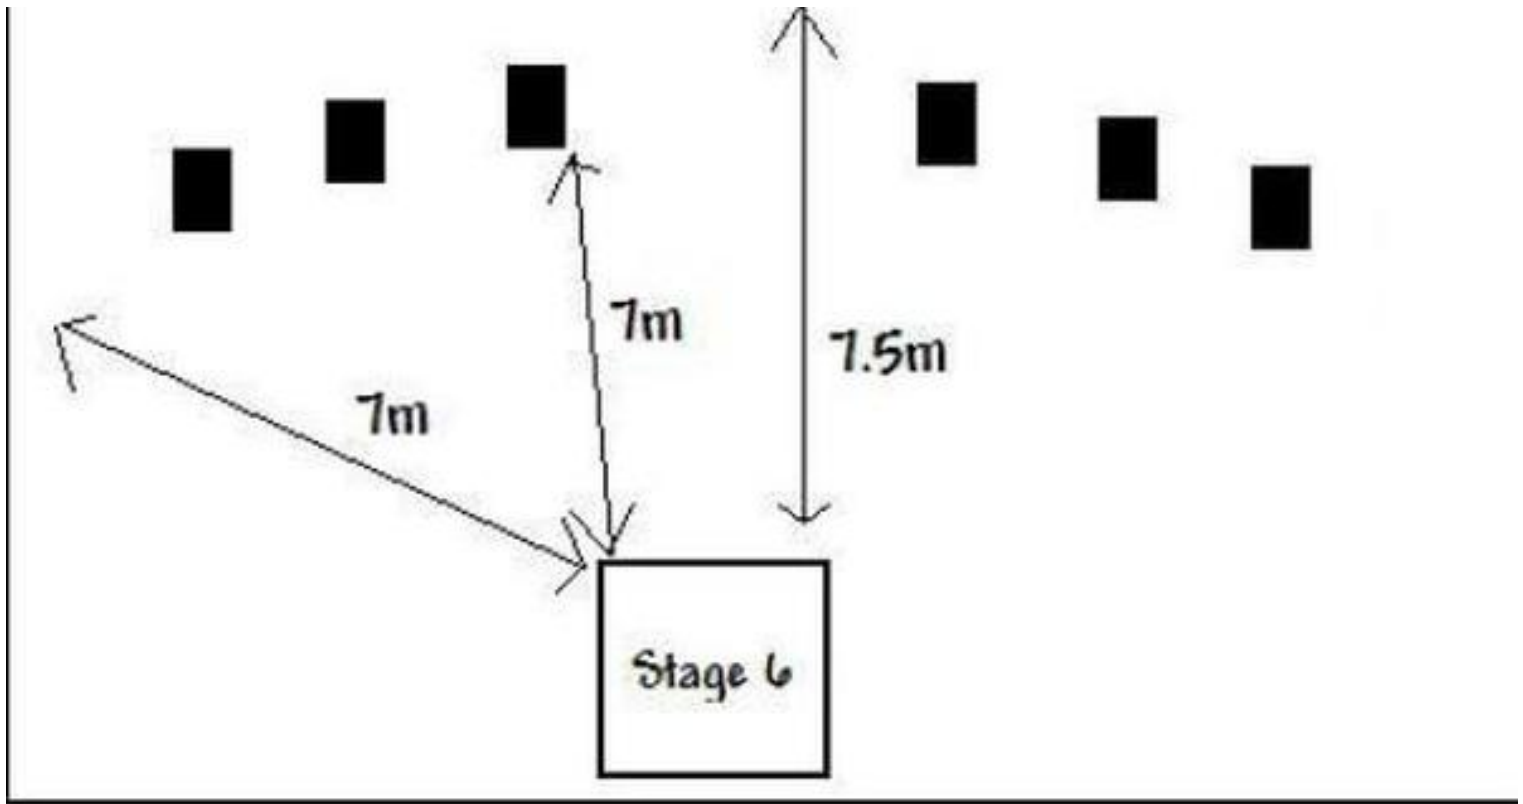

1. Postal League Stage 5

CoF	Comstock - Long	Points	115 p
Targets	23 plates, Total 23 targets	Min rounds	23
Firearm	Shotgun	Match-%	54.76%

Procedure	Shoiet targets as seen from three shooting areas
Starting position	Gun loaded Option 1 and held in two at waist level.
Firearm ready condition	
Start on	Audible signal
Stop on	Last shot
Penalties	As per current edition of rules
Safety angles	90/90/90
Setup notes	See information in Round 2 Postal League Pack

2. Postal League Stage 6

CoF	Comstock - Short	Points	30 p
Targets	6 plates, Total 6 targets	Min rounds	6
Firearm	Shotgun	Match-%	14.29%

Procedure	Shoot targets from shooting area, load 1 shoot 1.
Starting position	Gun unloaded Option 3 and held in two hands at waist level.
Firearm ready condition	
Start on	Audible signal
Stop on	Last shot
Penalties	As per current edition of rules
Safety angles	90/90/90
Setup notes	

3. Postal League Stage 7

CoF	Comstock - Short	Points	30 p
Targets	6 plates, Total 6 targets	Min rounds	6
Firearm	Shotgun	Match-%	14.29%

Procedure	Shoot targets as seen from shooting area.
Starting position	Gun unloaded Option 3 and held in two hands at waist level.
Firearm ready condition	
Start on	Audible signal
Stop on	Last shot
Penalties	As per current edition of rules
Safety angles	90/90/90
Setup notes	See Postal League Info