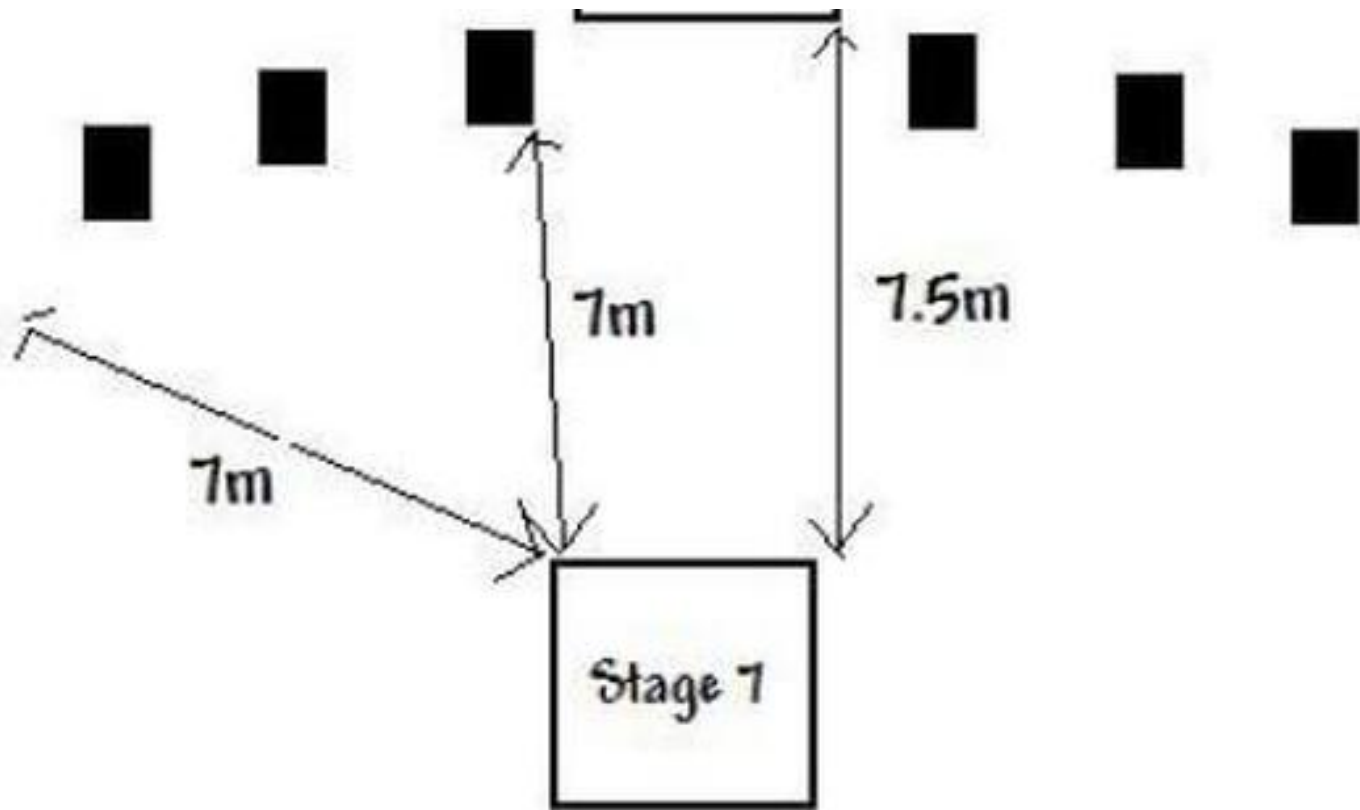

1. Postal League Stage 5

CoF	Comstock - Long	Points	115 p
Targets	23 plates, Total 23 targets	Min rounds	23
Firearm	Shotgun	Match-%	54.76%

Procedure	Shoiet targets as seen from three shooting areas
Starting position	Gun loaded Option 1 and held in two at waist level.
Firearm ready condition	
Start on	Audible signal
Stop on	Last shot
Penalties	As per current edition of rules
Safety angles	90/90/90
Setup notes	See information in Round 2 Postal League Pack

2. Postal League Stage 6

CoF	Comstock - Short	Points	30 p
Targets	6 plates, Total 6 targets	Min rounds	6
Firearm	Shotgun	Match-%	14.29%

Procedure	Shoot targets from shooting area, load 1 shoot 1.
Starting position	Gun unloaded Option 3 and held in two hands at waist level.
Firearm ready condition	
Start on	Audible signal
Stop on	Last shot
Penalties	As per current edition of rules
Safety angles	90/90/90
Setup notes	

3. Postal League Stage 7

CoF	Comstock - Short	Points	30 p
Targets	6 plates, Total 6 targets	Min rounds	6
Firearm	Shotgun	Match-%	14.29%

Procedure	Shoot targets as seen from shooting area.
Starting position	Gun unloaded Option 3 and held in two hands at waist level.
Firearm ready condition	
Start on	Audible signal
Stop on	Last shot
Penalties	As per current edition of rules
Safety angles	90/90/90
Setup notes	See Postal League Info