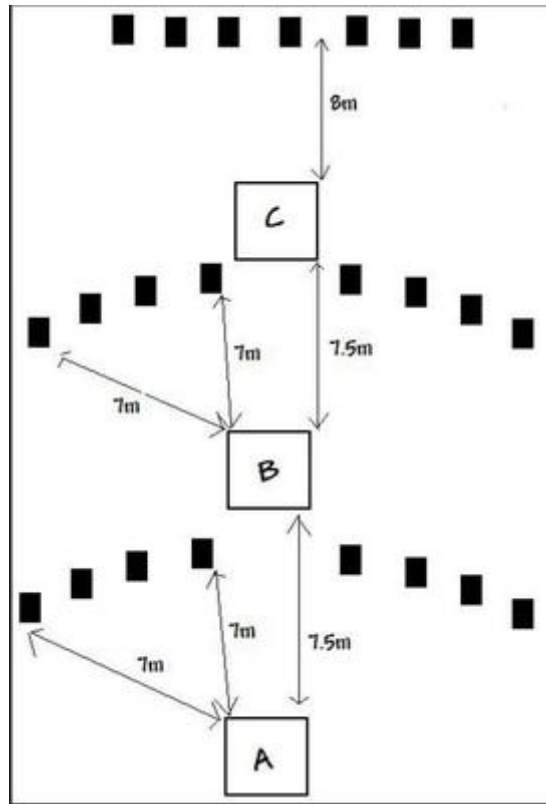

1. Postal League Stage 5

CoF	Comstock - Long	Points	115 p
Targets	23 plates, Total 23 targets	Min rounds	23
Firearm	Shotgun	Match-%	54.76%

Procedure	Shoiet targets as seen from three shooting areas
Starting position	Gun loaded Option 1 and held in two at waist level.
Firearm ready condition	
Start on	Audible signal
Stop on	Last shot
Penalties	As per current edition of rules
Safety angles	90/90/90
Setup notes	See information in Round 2 Postal League Pack

2. Postal League Stage 6

CoF	Comstock - Short	Points	30 p
Targets	6 plates, Total 6 targets	Min rounds	6
Firearm	Shotgun	Match-%	14.29%

Procedure	Shoot targets from shooting area, load 1 shoot 1.
Starting position	Gun unloaded Option 3 and held in two hands at waist level.
Firearm ready condition	
Start on	Audible signal
Stop on	Last shot
Penalties	As per current edition of rules
Safety angles	90/90/90
Setup notes	

3. Postal League Stage 7

CoF	Comstock - Short	Points	30 p
Targets	6 plates, Total 6 targets	Min rounds	6
Firearm	Shotgun	Match-%	14.29%

Procedure	Shoot targets as seen from shooting area.
Starting position	Gun unloaded Option 3 and held in two hands at waist level.
Firearm ready condition	
Start on	Audible signal
Stop on	Last shot
Penalties	As per current edition of rules
Safety angles	90/90/90
Setup notes	See Postal League Info

4. Postal League Stage 8

CoF	Comstock - Short	Points	35 p
Targets	7 plates, Total 7 targets	Min rounds	7
Firearm	Shotgun	Match-%	16.67%

Procedure	Shoo targets from shooting area from your weak shoulder only.
Starting position	Gun loaded Option 1 and held in two at waist level.
Firearm ready condition	
Start on	Audible signal
Stop on	Last shot
Penalties	As per current edition of rules
Safety angles	90/90/90
Setup notes	See Postal League Info