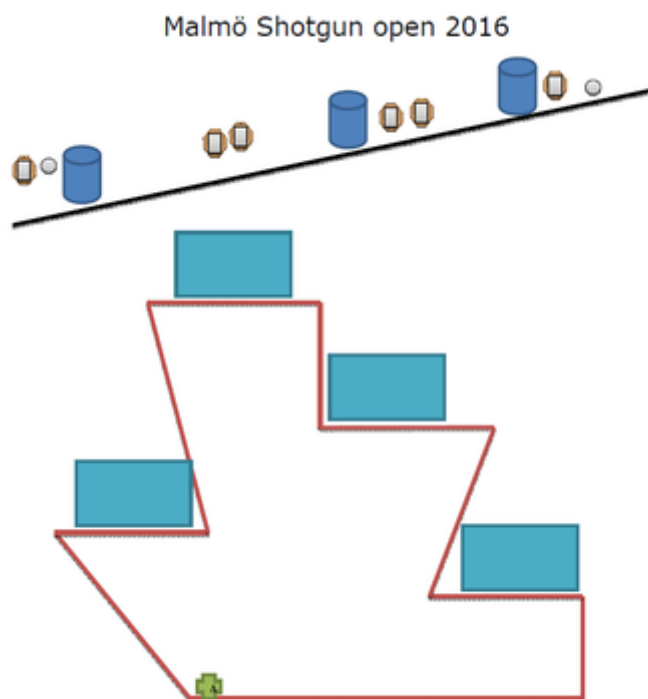

2. 50m Right

CoF	Comstock - Medium	Points	70 p
Targets	6 paper, 2 plates, Total 8 targets	Min rounds	8
Firearm	Shotgun	Match-%	7.07%

Procedure	
Starting position	Option 1
Firearm ready condition	
Start on	Audible signal
Stop on	Last shot
Penalties	As per current edition of rules
Safety angles	L/R
Setup notes