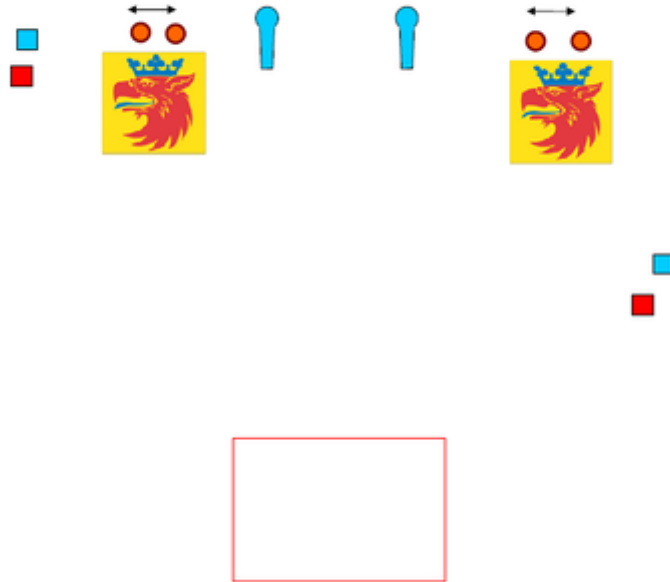

## Malmö Shotgun open 2016

CoF	Comstock - Short	Points	40 p
Targets	8 paper, 4 no-shoot, Total 8 targets	Min rounds	8
Firearm	Shotgun	Match-%	4.04%

Procedure	
Starting position	Option 3. Gun laying on barrel muzzle pointing downrange, trigger guard inside the edge of the barre
Firearm ready condition	
Start on	Audible signal
Stop on	Last shot
Penalties	As per current edition of rules
Safety angles	L/R
Setup notes	

# 8. IPSC Bay 2 Right

Malmö Shotgun open 2016

CoF	Comstock - Short	Points	40 p
Targets	2 popper, 2 plates, 4 frangible, 2 no-shoot, Total 8 targets	Min rounds	8
Firearm	Shotgun	Match-%	4.04%

Procedure	
Starting position	Option 2 weak hand only
Firearm ready condition	
Start on	Audible signal
Stop on	Last shot
Penalties	As per current edition of rules
Safety angles	L/R
Setup notes	