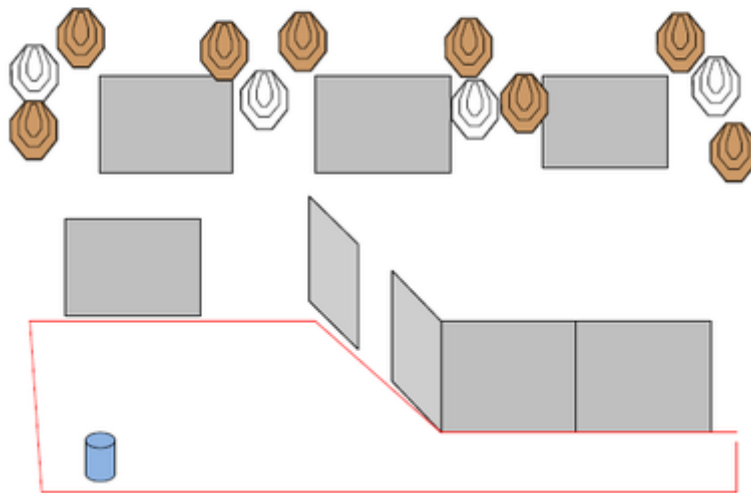

7. 300m

Malmö Shotgun open 2016

CoF	Comstock - Short	Points	40 p
Targets	8 paper, 4 no-shoot, Total 8 targets	Min rounds	8
Firearm	Shotgun	Match-%	4.04%

Procedure	
Starting position	Option 3. Gun laying on barrel muzzle pointing downrange, trigger guard inside the edge of the barre
Firearm ready condition	
Start on	Audible signal
Stop on	Last shot
Penalties	As per current edition of rules
Safety angles	L/R
Setup notes