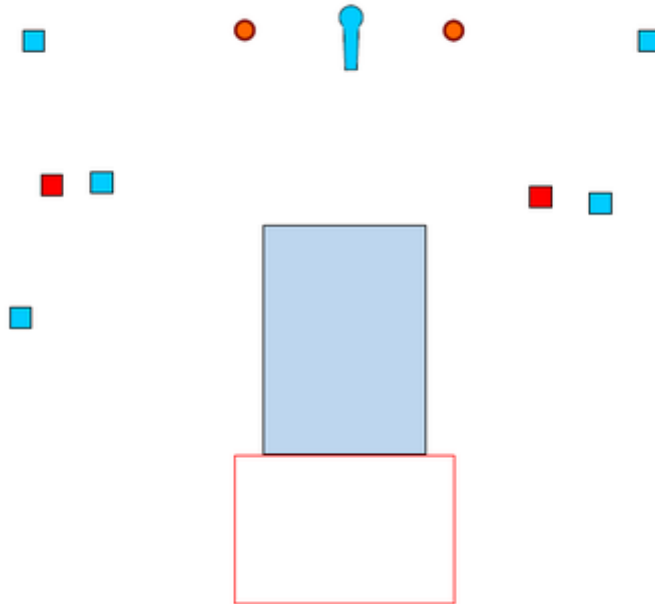

# 11. IPSC Bay

Malmö Shotgun open 2016

CoF	Comstock - Long	Points	140 p
Targets	28 plates, 6 no-shoot, Total 28 targets	Min rounds	28
Firearm	Shotgun	Match-%	14.14%

Procedure	
Starting position	Option 1
Firearm ready condition	
Start on	Audible signal
Stop on	Last shot
Penalties	As per current edition of rules
Safety angles	L/R
Setup notes	

# 12. 200m Right

Malmö Shotgun open 2016

CoF	Comstock - Short	Points	40 p
Targets	1 popper, 5 plates, 2 frangible, Total 8 targets	Min rounds	8
Firearm	Shotgun	Match-%	4.04%

Procedure	
Starting position	Option 2 Gun standing in rack
Firearm ready condition	
Start on	Audible signal
Stop on	Last shot
Penalties	As per current edition of rules
Safety angles	L/R
Setup notes	