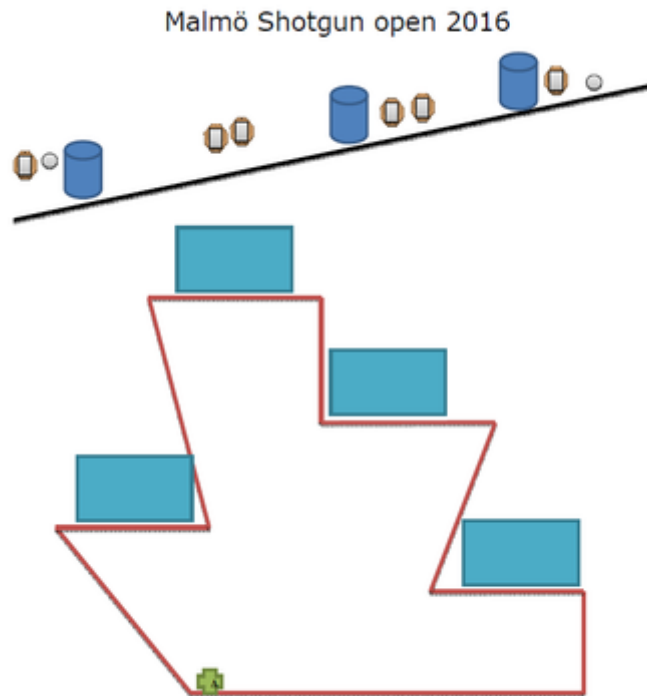

2. 50m Right

CoF	Comstock - Medium	Points	70 p
Targets	6 paper, 2 plates, Total 8 targets	Min rounds	8
Firearm	Shotgun	Match-%	7.07%

Procedure	
Starting position	Option 1
Firearm ready condition	
Start on	Audible signal
Stop on	Last shot
Penalties	As per current edition of rules
Safety angles	L/R
Setup notes