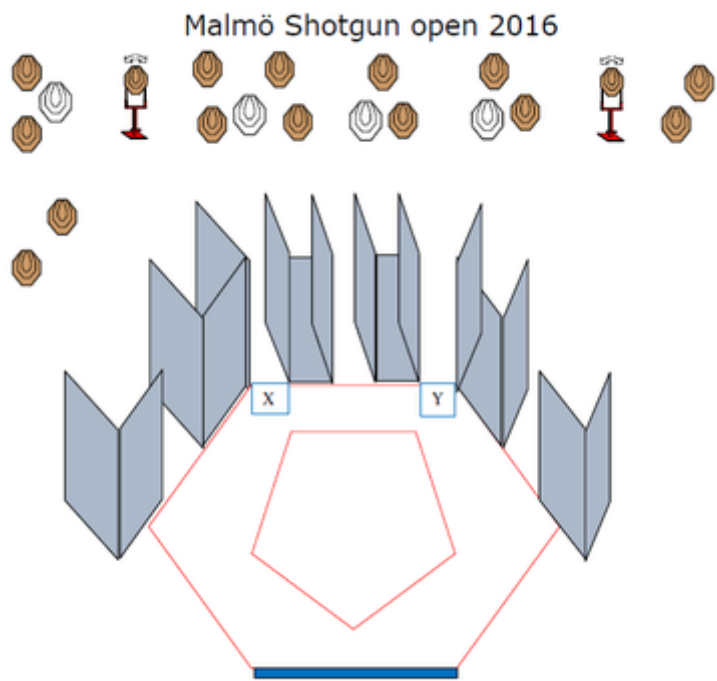

10. 200m

CoF	Comstock - Medium	Points	80 p
Targets	16 paper, 4 no-shoot, Total 16 targets	Min rounds	16
Firearm	Shotgun	Match-%	8.08%

Procedure	
Starting position	Option 1
Firearm ready condition	
Start on	Audible signal
Stop on	Last shot
Penalties	As per current edition of rules
Safety angles	L/R
Setup notes