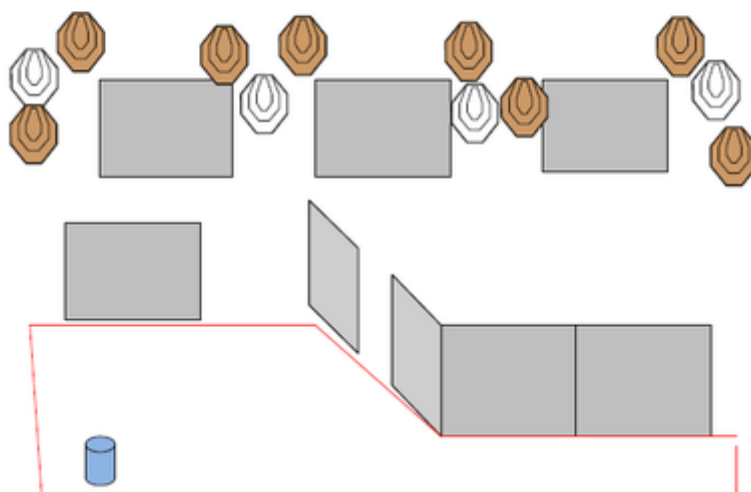

7. 300m

Malmö Shotgun open 2016

CoF	Comstock - Short	Points	40 p
Targets	8 paper, 4 no-shoot, Total 8 targets	Min rounds	8
Firearm	Shotgun	Match-%	4.04%

Procedure	
Starting position	Option 3. Gun laying on barrel muzzle pointing downrange, trigger guard inside the edge of the barre
Firearm ready condition	
Start on	Audible signal
Stop on	Last shot
Penalties	As per current edition of rules
Safety angles	L/R
Setup notes