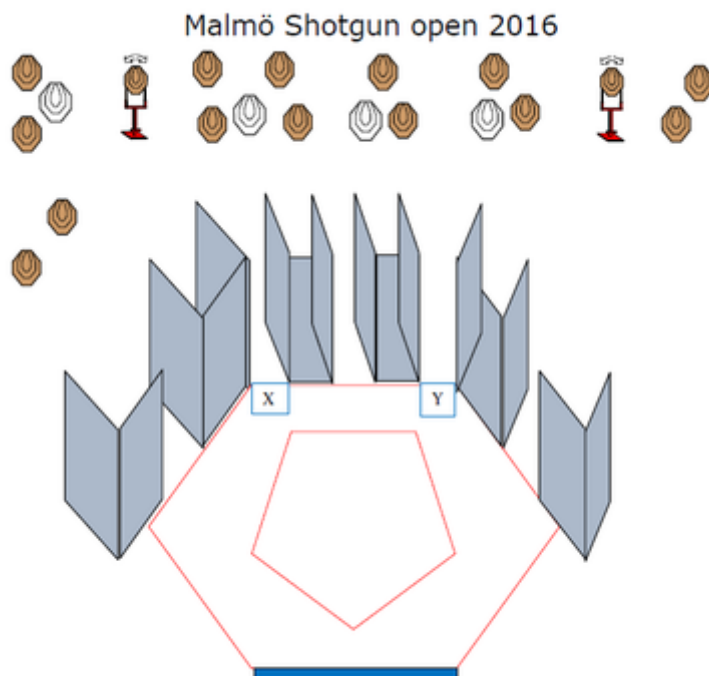

10. 200m

CoF	Comstock - Medium	Points	80 p
Targets	16 paper, 4 no-shoot, Total 16 targets	Min rounds	16
Firearm	Shotgun	Match-%	8.08%

Procedure	
Starting position	Option 1
Firearm ready condition	
Start on	Audible signal
Stop on	Last shot
Penalties	As per current edition of rules
Safety angles	L/R
Setup notes