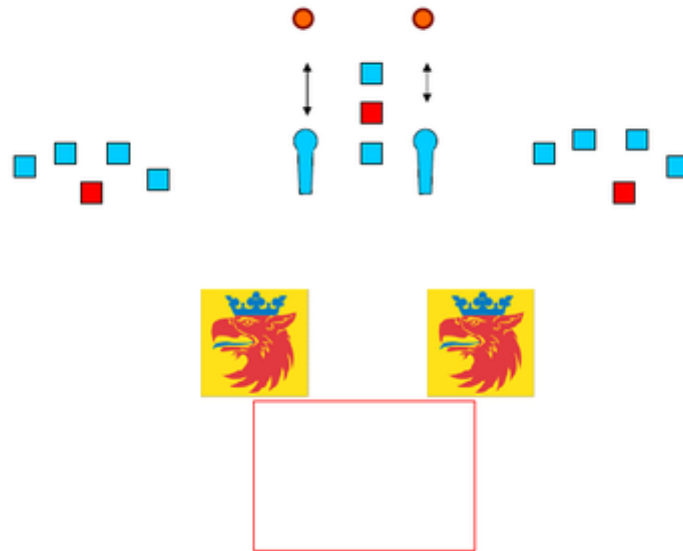

# 3. 50m Left

Malmö Shotgun open 2016

CoF	Comstock - Long	Points	120 p
Targets	8 paper, 4 popper, 4 plates, 3 no-shoot, Total 16 targets	Min rounds	16
Firearm	Shotgun	Match-%	12.12%

Procedure	
Starting position	Option 1
Firearm ready condition	
Start on	Audible signal
Stop on	Last shot
Penalties	As per current edition of rules
Safety angles	L/R
Setup notes	

## 4. Behind Trapp

Malmö Shotgun open 2016

CoF	Comstock - Medium	Points	80 p
Targets	2 popper, 10 plates, 4 frangible, 6 no-shoot, Total 16 targets	Min rounds	16
Firearm	Shotgun	Match-%	8.08%

Procedure	
Starting position	Option 1
Firearm ready condition	
Start on	Audible signal
Stop on	Last shot
Penalties	As per current edition of rules
Safety angles	L/R
Setup notes	

# 5. Trap

Malmö Shotgun open 2016

CoF	Comstock - Medium	Points	80 p
Targets	2 popper, 10 plates, 2 frangible, (with 4 10p), Total 14 targets	Min rounds	12
Firearm	Shotgun	Match-%	8.08%

Procedure	
Starting position	Option 1
Firearm ready condition	
Start on	Audible signal
Stop on	Last shot
Penalties	As per current edition of rules
Safety angles	L/R
Setup notes	