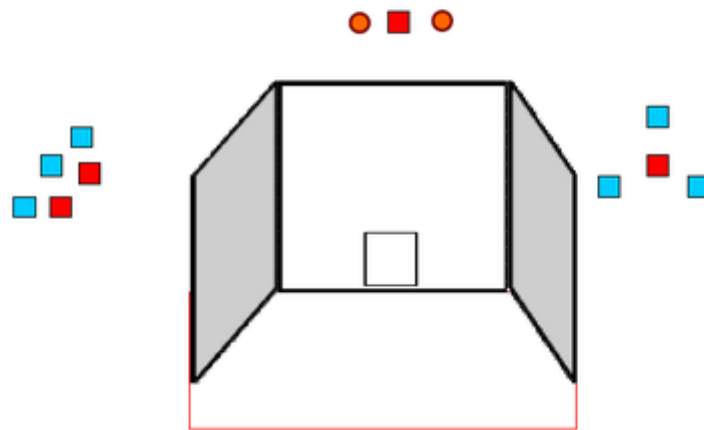

# 8. IPSC Bay 2 Right

Malmö Shotgun open 2016

CoF	Comstock - Short	Points	40 p
Targets	2 popper, 2 plates, 4 frangible, 2 no-shoot, Total 8 targets	Min rounds	8
Firearm	Shotgun	Match-%	4.04%

Procedure	
Starting position	Option 2 weak hand only
Firearm ready condition	
Start on	Audible signal
Stop on	Last shot
Penalties	As per current edition of rules
Safety angles	L/R
Setup notes	

## 9. IPSC Bay 2 Left

Malmö Shotgun open 2016

CoF	Comstock - Short	Points	40 p
Targets	6 plates, 2 frangible, 4 no-shoot, Total 8 targets	Min rounds	8
Firearm	Shotgun	Match-%	4.04%

Procedure	
Starting position	Option 2 Strong hand only
Firearm ready condition	
Start on	Audible signal
Stop on	Last shot
Penalties	As per current edition of rules
Safety angles	L/R
Setup notes	