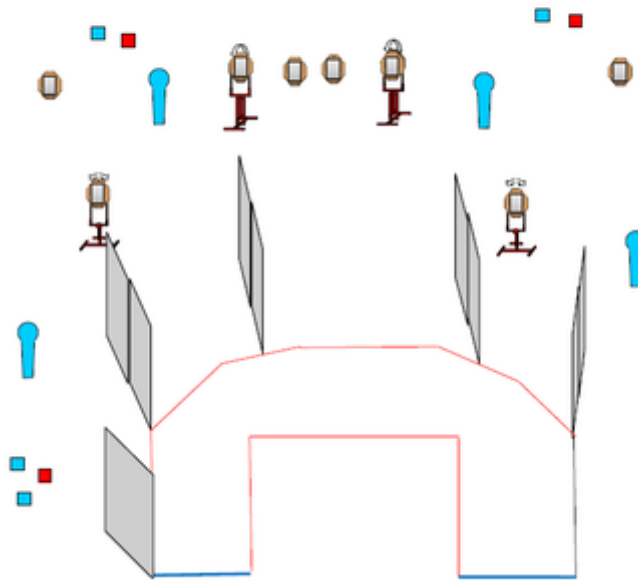

# 1. Haren

CoF	Comstock - Long	Points	140 p
Targets	28 plates, 7 no-shoot, Total 28 targets	Min rounds	28
Firearm	Shotgun	Match-%	14.14%

Procedure	
Starting position	Option 1 Strong hand only
Firearm ready condition	
Start on	Audible signal
Stop on	Last shot
Penalties	As per current edition of rules
Safety angles	L/R
Setup notes	

## 2. 50m Right

CoF	Comstock - Medium	Points	70 p
Targets	6 paper, 2 plates, Total 8 targets	Min rounds	8
Firearm	Shotgun	Match-%	7.07%

Procedure	
Starting position	Option 1
Firearm ready condition	
Start on	Audible signal
Stop on	Last shot
Penalties	As per current edition of rules
Safety angles	L/R
Setup notes	

# 3. 50m Left

Malmö Shotgun open 2016

CoF	Comstock - Long	Points	120 p
Targets	8 paper, 4 popper, 4 plates, 3 no-shoot, Total 16 targets	Min rounds	16
Firearm	Shotgun	Match-%	12.12%

Procedure	
Starting position	Option 1
Firearm ready condition	
Start on	Audible signal
Stop on	Last shot
Penalties	As per current edition of rules
Safety angles	L/R
Setup notes	