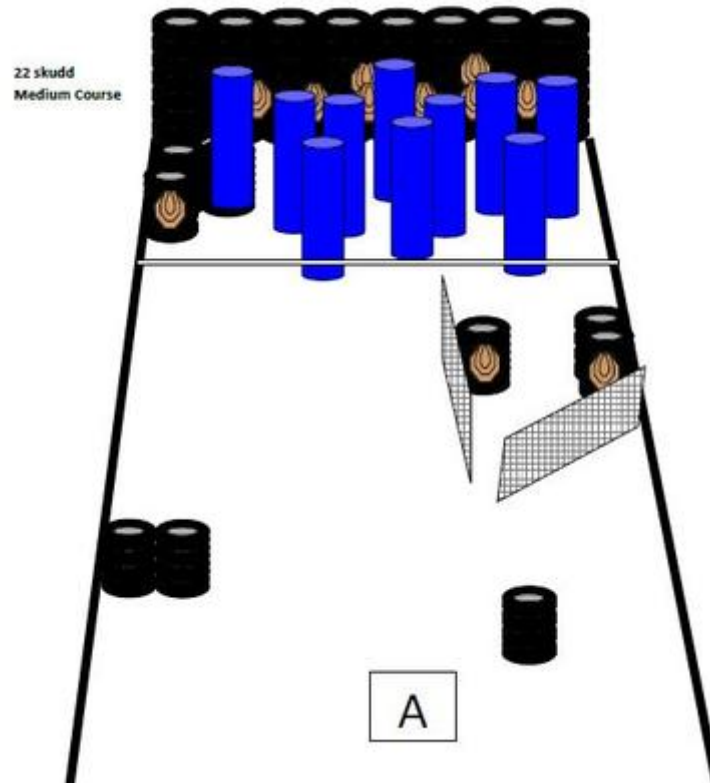

1. Steel Wind

CoF	Comstock - Medium	Points	110 p
Targets	11 paper, Total 11 targets	Min rounds	22
Firearm	Handgun	Match-%	29.73%

Procedure	Shooter standing relaxed in Box A.
Starting position	Gun loaded & holstered
Firearm ready condition	
Start on	Audible signal
Stop on	Last shot
Penalties	As per current edition of rules
Safety angles	L/R 90 degrees, following shooter
Setup notes	

2. Cold Thunder

CoF	Comstock - Medium	Points	80 p
Targets	8 paper, 1 no-shoot, Total 8 targets	Min rounds	16
Firearm	Handgun	Match-%	21.62%

Procedure	Shooter standing in front of window, touchinf windowsill.
Starting position	Gun loaded & holstered
Firearm ready condition	
Start on	Audible signal
Stop on	Last shot
Penalties	As per current edition of rules
Safety angles	L/R 90 degrees, following the shooter down range.
Setup notes	

3. Angel Wire

CoF	Comstock - Long	Points	135 p
Targets	12 paper, 3 plates, 2 no-shoot, Total 15 targets	Min rounds	27
Firearm	Handgun	Match-%	36.49%

Procedure	Shooter standing relaxed in front of barrel.
Starting position	Gun lying unloaded on table, magazines in belt.
Firearm ready condition	
Start on	Audible signal
Stop on	Last shot
Penalties	As per current edition of rules
Safety angles	L/R 90 degrees, following the shooter
Setup notes	

4. Sun Devil

CoF	Comstock - Short	Points	25 p
Targets	1 paper, 1 popper, 2 plates, 1 no-shoot, Total 4 targets	Min rounds	5
Firearm	Handgun	Match-%	6.76%

Procedure	Shooter standing relaxed in Box A. All targets, to be engaged from Box A		
Starting position	Gun loaded & holstered		
Firearm ready condition			
Start on	Audible signal		
Stop on	Last shot		
Penalties	As per current edition of rules		
Safety angles	L/R 90 degrees, following shooter.		
Setup notes			