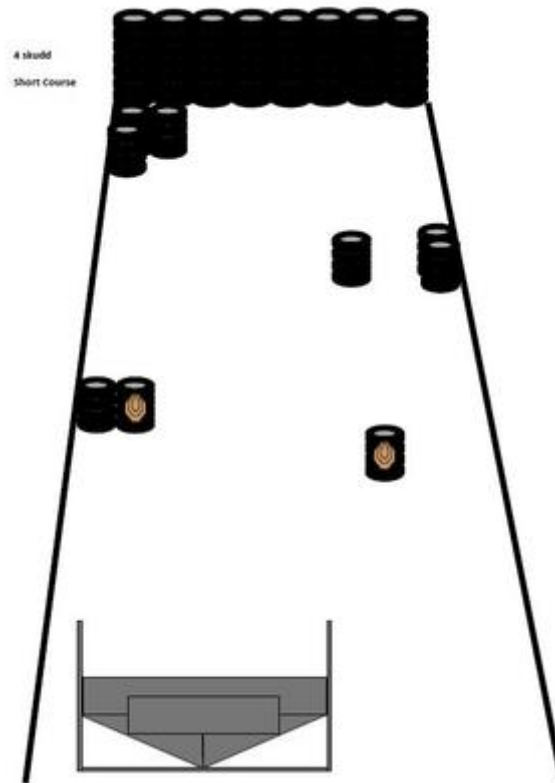

5. Ghost Dance

CoF	Comstock - Short	Points	20 p
Targets	2 paper, Total 2 targets	Min rounds	4
Firearm	Handgun	Match-%	5.41%

Procedure	Shooter standing relaxed within the designated area. All targets to be engaged from triangle shaped Windows.		
Starting position	Gun loaded & holstered		
Firearm ready condition			
Start on	Audible signal		
Stop on	Last shot		
Penalties	As per current edition of rules		
Safety angles	L/R 90 degrees, following shooter.		
Setup notes