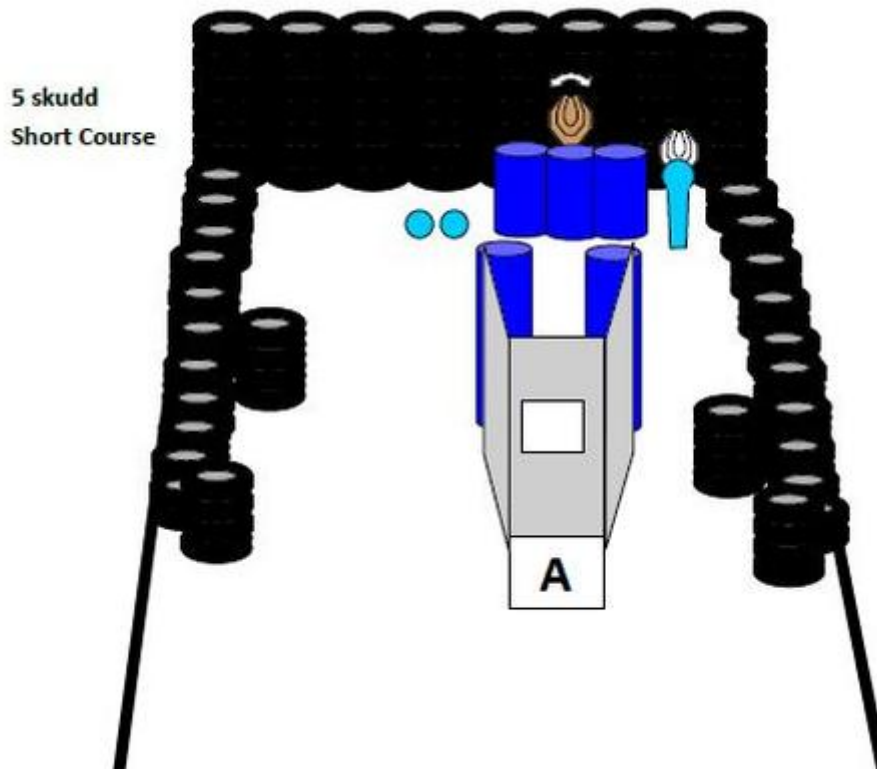

1. Steel Wind

CoF	Comstock - Medium	Points	110 p
Targets	11 paper, Total 11 targets	Min rounds	22
Firearm	Handgun	Match-%	29.73%

Procedure	Shooter standing relaxed in Box A.
Starting position	Gun loaded & holstered
Firearm ready condition	
Start on	Audible signal
Stop on	Last shot
Penalties	As per current edition of rules
Safety angles	L/R 90 degrees, following shooter
Setup notes	

2. Cold Thunder

CoF	Comstock - Medium	Points	80 p
Targets	8 paper, 1 no-shoot, Total 8 targets	Min rounds	16
Firearm	Handgun	Match-%	21.62%

Procedure	Shooter standing in front of window, touchinf windowsill.
Starting position	Gun loaded & holstered
Firearm ready condition	
Start on	Audible signal
Stop on	Last shot
Penalties	As per current edition of rules
Safety angles	L/R 90 degrees, following the shooter down range.
Setup notes	

3. Angel Wire

CoF	Comstock - Long	Points	135 p
Targets	12 paper, 3 plates, 2 no-shoot, Total 15 targets	Min rounds	27
Firearm	Handgun	Match-%	36.49%

Procedure	Shooter standing relaxed in front of barrel.
Starting position	Gun lying unloaded on table, magazines in belt.
Firearm ready condition	
Start on	Audible signal
Stop on	Last shot
Penalties	As per current edition of rules
Safety angles	L/R 90 degrees, following the shooter
Setup notes	

4. Sun Devil

CoF	Comstock - Short	Points	25 p
Targets	1 paper, 1 popper, 2 plates, 1 no-shoot, Total 4 targets	Min rounds	5
Firearm	Handgun	Match-%	6.76%

Procedure	Shooter standing relaxed in Box A. All targets, to be engaged from Box A		
Starting position	Gun loaded & holstered		
Firearm ready condition			
Start on	Audible signal		
Stop on	Last shot		
Penalties	As per current edition of rules		
Safety angles	L/R 90 degrees, following shooter.		
Setup notes			