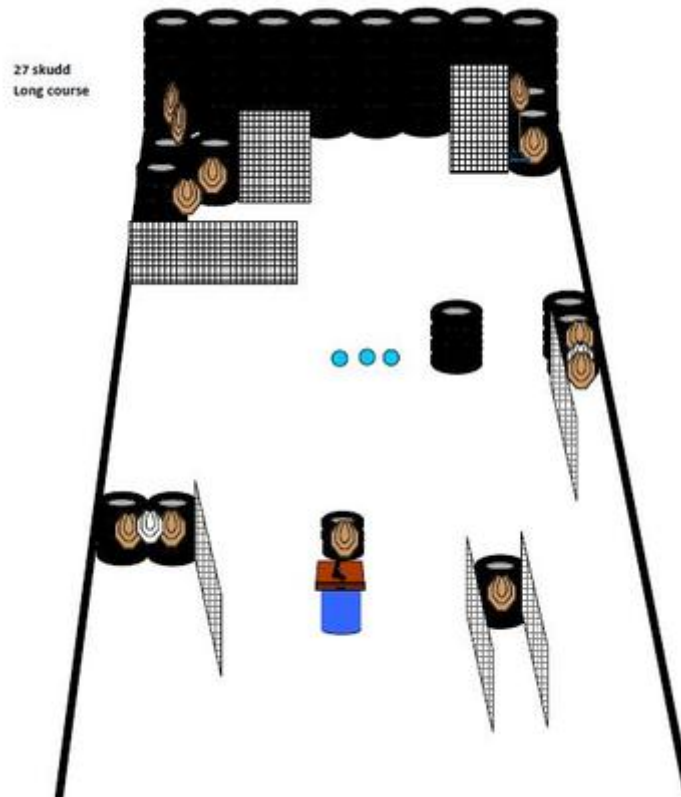

1. Steel Wind

CoF	Comstock - Medium	Points	110 p
Targets	11 paper, Total 11 targets	Min rounds	22
Firearm	Handgun	Match-%	29.73%

Procedure	Shooter standing relaxed in Box A.
Starting position	Gun loaded & holstered
Firearm ready condition	
Start on	Audible signal
Stop on	Last shot
Penalties	As per current edition of rules
Safety angles	L/R 90 degrees, following shooter
Setup notes	

2. Cold Thunder

CoF	Comstock - Medium	Points	80 p
Targets	8 paper, 1 no-shoot, Total 8 targets	Min rounds	16
Firearm	Handgun	Match-%	21.62%

Procedure	Shooter standing in front of window, touchinf windowsill.
Starting position	Gun loaded & holstered
Firearm ready condition	
Start on	Audible signal
Stop on	Last shot
Penalties	As per current edition of rules
Safety angles	L/R 90 degrees, following the shooter down range.
Setup notes	

3. Angel Wire

CoF	Comstock - Long	Points	135 p
Targets	12 paper, 3 plates, 2 no-shoot, Total 15 targets	Min rounds	27
Firearm	Handgun	Match-%	36.49%

Procedure	Shooter standing relaxed in front of barrel.
Starting position	Gun lying unloaded on table, magazines in belt.
Firearm ready condition	
Start on	Audible signal
Stop on	Last shot
Penalties	As per current edition of rules
Safety angles	L/R 90 degrees, following the shooter
Setup notes	

4. Sun Devil

CoF	Comstock - Short	Points	25 p
Targets	1 paper, 1 popper, 2 plates, 1 no-shoot, Total 4 targets	Min rounds	5
Firearm	Handgun	Match-%	6.76%

Procedure	Shooter standing relaxed in Box A. All targets, to be engaged from Box A		
Starting position	Gun loaded & holstered		
Firearm ready condition			
Start on	Audible signal		
Stop on	Last shot		
Penalties	As per current edition of rules		
Safety angles	L/R 90 degrees, following shooter.		
Setup notes			