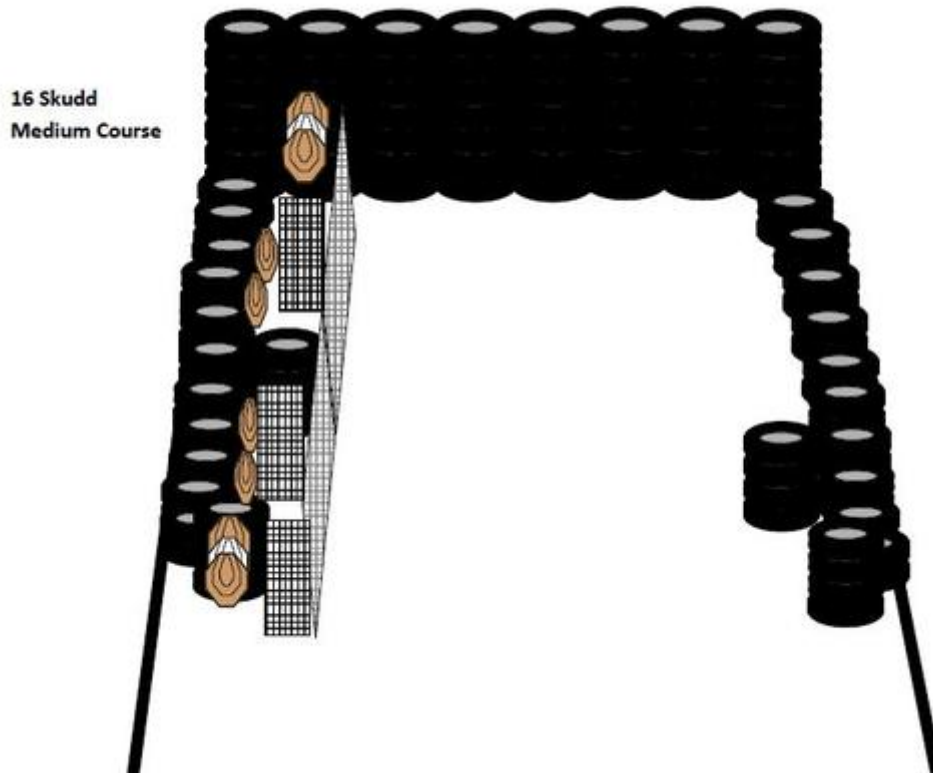

1. Steel Wind

CoF	Comstock - Medium	Points	110 p
Targets	11 paper, Total 11 targets	Min rounds	22
Firearm	Handgun	Match-%	29.73%

Procedure	Shooter standing relaxed in Box A.
Starting position	Gun loaded & holstered
Firearm ready condition	
Start on	Audible signal
Stop on	Last shot
Penalties	As per current edition of rules
Safety angles	L/R 90 degrees, following shooter
Setup notes	

2. Cold Thunder

CoF	Comstock - Medium	Points	80 p
Targets	8 paper, 1 no-shoot, Total 8 targets	Min rounds	16
Firearm	Handgun	Match-%	21.62%

Procedure	Shooter standing in front of window, touchinf windowsill.
Starting position	Gun loaded & holstered
Firearm ready condition	
Start on	Audible signal
Stop on	Last shot
Penalties	As per current edition of rules
Safety angles	L/R 90 degrees, following the shooter down range.
Setup notes	

3. Angel Wire

CoF	Comstock - Long	Points	135 p
Targets	12 paper, 3 plates, 2 no-shoot, Total 15 targets	Min rounds	27
Firearm	Handgun	Match-%	36.49%

Procedure	Shooter standing relaxed in front of barrel.
Starting position	Gun lying unloaded on table, magazines in belt.
Firearm ready condition	
Start on	Audible signal
Stop on	Last shot
Penalties	As per current edition of rules
Safety angles	L/R 90 degrees, following the shooter
Setup notes	