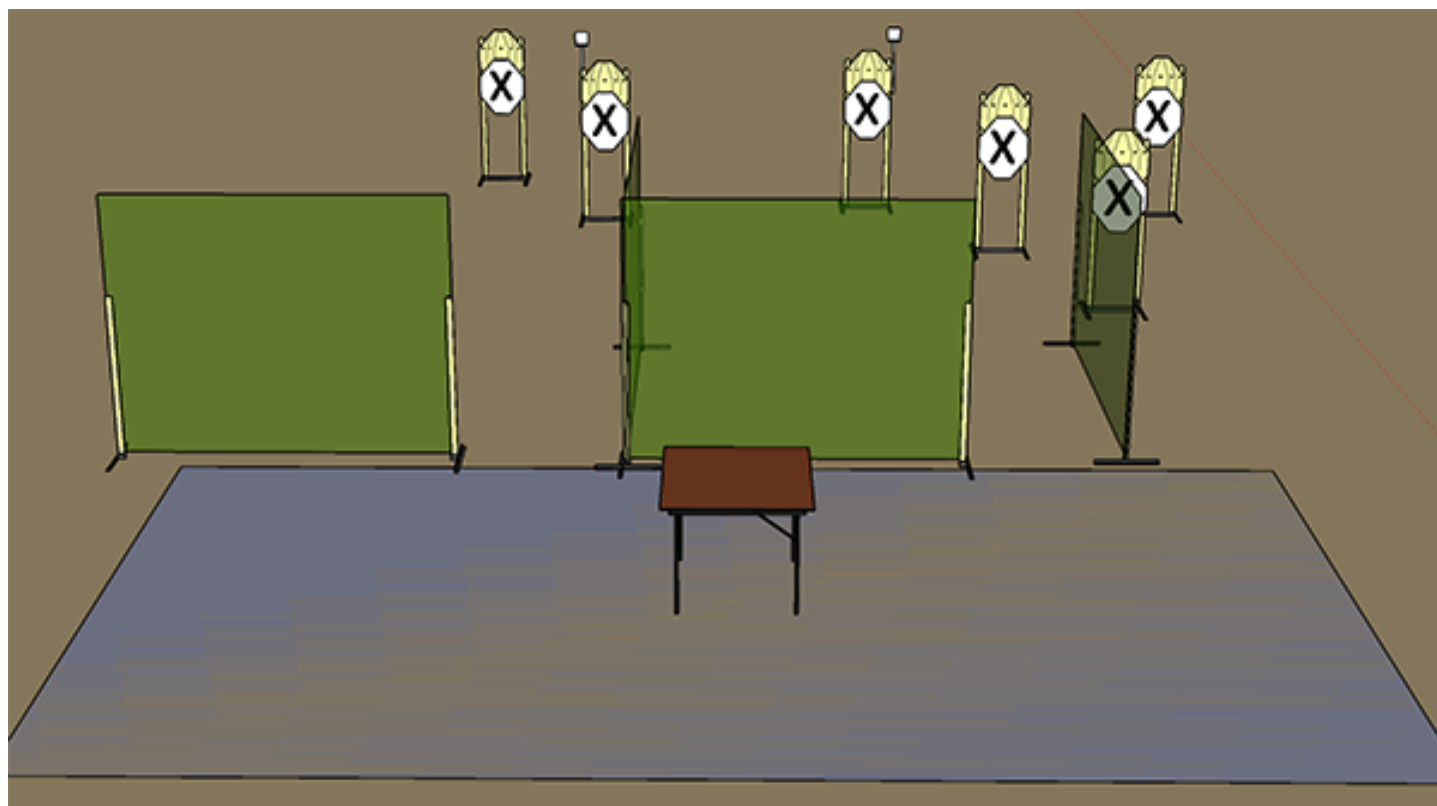

3. Stage 3

CoF	Comstock - Medium	Points	70 p
Targets	6 paper, 2 plates, 6 no-shoot, Total 8 targets	Min rounds	14
Firearm	Handgun	Match-%	21.21%

Procedure	On the start signal draw and engage the targets as visible from within the demarcated area.
Starting position	Gun unloaded on the table with the first magazine
Firearm ready condition	
Start on	Audible signal
Stop on	Last shot
Penalties	As per current edition of rules
Safety angles	L/R
Setup notes