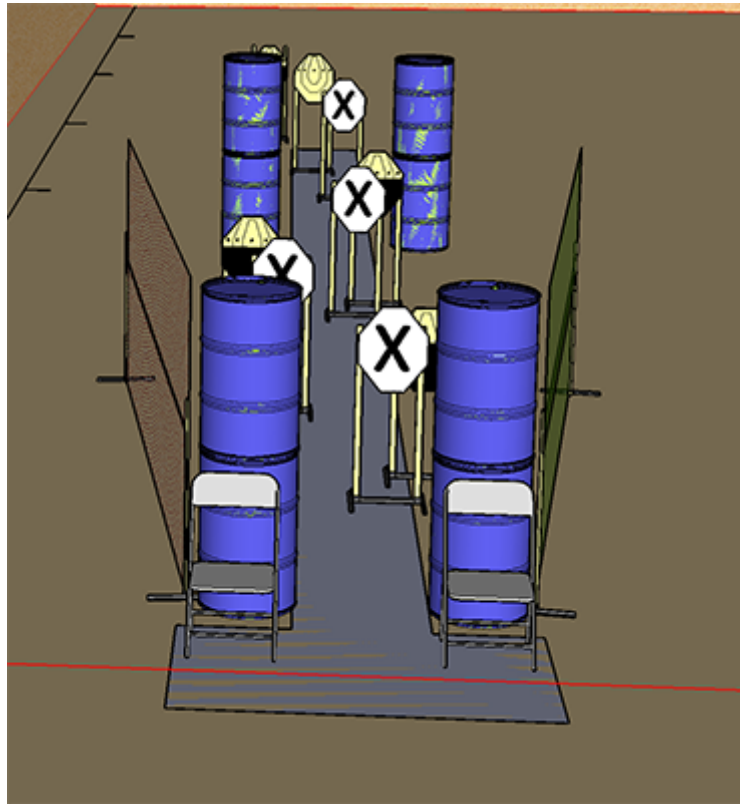

# 1. Stage 1 - This is no plain plane

CoF	Comstock - Short	Points	50 p
Targets	5 paper, 4 no-shoot, Total 5 targets	Min rounds	10
Firearm	Handgun	Match-%	15.15%

Procedure	On start signal engage the targets as visible from within the demarcated area.
Starting position	Gun loaded and holstered. Seated on either seat facing up range
Firearm ready condition	
Start on	Audible signal
Stop on	Last shot
Penalties	As per current edition of rules
Safety angles	L/R
Setup notes	

## 2. Stage 2 - Symmetry Ain't Boring

CoF	Comstock - Medium	Points	75 p
Targets	6 paper, 3 popper, Total 9 targets	Min rounds	15
Firearm	Handgun	Match-%	22.73%

Procedure	On the start signal draw and engage all targets as visible whilst in shooting boxes.
Starting position	Gun loaded & holstered, standing in either box, heels against the back line
Firearm ready condition	
Start on	Audible signal
Stop on	Last shot
Penalties	As per current edition of rules
Safety angles	L/R
Setup notes	

### 3. Stage 3

CoF	Comstock - Medium	Points	70 p
Targets	6 paper, 2 plates, 6 no-shoot, Total 8 targets	Min rounds	14
Firearm	Handgun	Match-%	21.21%

Procedure	On the start signal draw and engage the targets as visible from within the demarcated area.
Starting position	Gun unloaded on the table with the first magazine
Firearm ready condition	
Start on	Audible signal
Stop on	Last shot
Penalties	As per current edition of rules
Safety angles	L/R
Setup notes	

## 4. Stage 4

CoF	Comstock - Long	Points	135 p
Targets	12 paper, 3 popper, 7 no-shoot, Total 15 targets	Min rounds	27
Firearm	Handgun	Match-%	40.91%

Procedure	On the start signal engage all targets as visible from within the demarcated area. Left rope opens and holds open left window Right rope opens and holds open right window
Starting position	Gun loaded & holstered standing on the marked location
Firearm ready condition	
Start on	Audible signal
Stop on	Last shot
Penalties	As per current edition of rules
Safety angles	L/R
Setup notes	