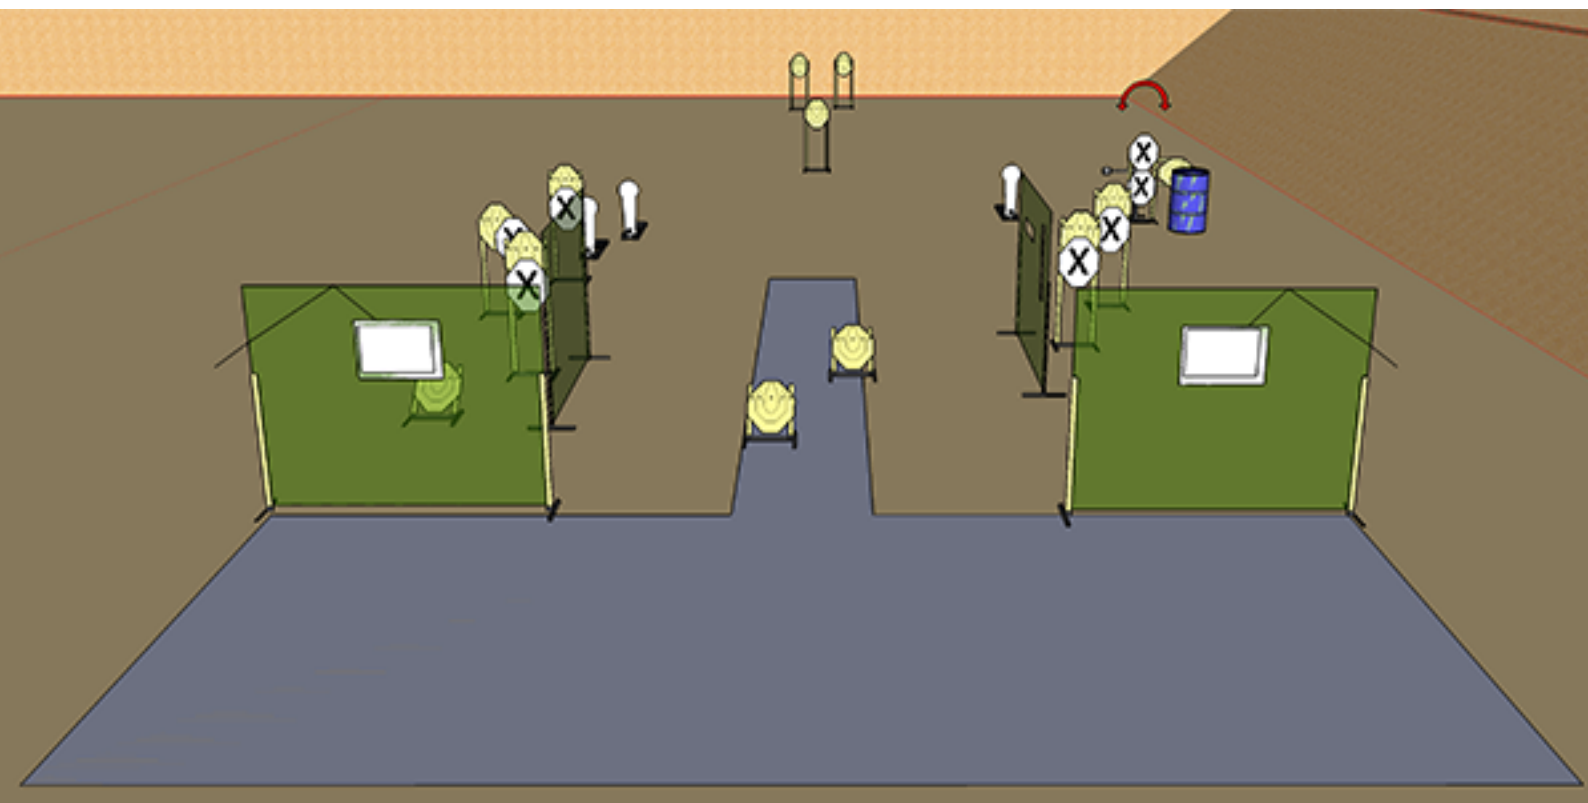

# 1. Stage 1 - This is no plain plane

CoF	Comstock - Short	Points	50 p
Targets	5 paper, 4 no-shoot, Total 5 targets	Min rounds	10
Firearm	Handgun	Match-%	15.15%

Procedure	On start signal engage the targets as visible from within the demarcated area.
Starting position	Gun loaded and holstered. Seated on either seat facing up range
Firearm ready condition	
Start on	Audible signal
Stop on	Last shot
Penalties	As per current edition of rules
Safety angles	L/R
Setup notes	

## 2. Stage 2 - Symmetry Ain't Boring

CoF	Comstock - Medium	Points	75 p
Targets	6 paper, 3 popper, Total 9 targets	Min rounds	15
Firearm	Handgun	Match-%	22.73%

Procedure	On the start signal draw and engage all targets as visible whilst in shooting boxes.
Starting position	Gun loaded & holstered, standing in either box, heels against the back line
Firearm ready condition	
Start on	Audible signal
Stop on	Last shot
Penalties	As per current edition of rules
Safety angles	L/R
Setup notes	

### 3. Stage 3

CoF	Comstock - Medium	Points	70 p
Targets	6 paper, 2 plates, 6 no-shoot, Total 8 targets	Min rounds	14
Firearm	Handgun	Match-%	21.21%

Procedure	On the start signal draw and engage the targets as visible from within the demarcated area.
Starting position	Gun unloaded on the table with the first magazine
Firearm ready condition	
Start on	Audible signal
Stop on	Last shot
Penalties	As per current edition of rules
Safety angles	L/R
Setup notes	

## 4. Stage 4

CoF	Comstock - Long	Points	135 p
Targets	12 paper, 3 popper, 7 no-shoot, Total 15 targets	Min rounds	27
Firearm	Handgun	Match-%	40.91%

Procedure	On the start signal engage all targets as visible from within the demarcated area. Left rope opens and holds open left window Right rope opens and holds open right window
Starting position	Gun loaded & holstered standing on the marked location
Firearm ready condition	
Start on	Audible signal
Stop on	Last shot
Penalties	As per current edition of rules
Safety angles	L/R
Setup notes	