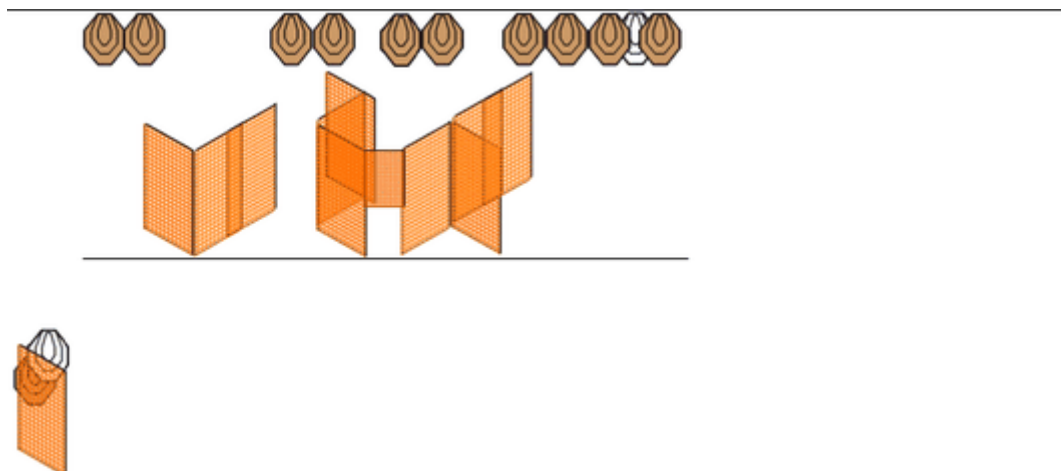

2. Close call

Lähtö

Stage 2

Long course

Comstock count

Taulut: 11x IPSC, 2x no-shoot

Min. laukaisut: 22

Max. pisteet: 110

Etäisyydet: 2m - 50m

Aloitust: Seisten lähtölinjalla, kasvo t ampumasuuntaan,

ase ladattuna ja varmistettuna

Ammutaan taulut rikelinjan takaa

Käsittelysektorit: sivuille, ylös sekä alas 90 astetta.

Ampumasektorit: vasemmalla ja oikealla tolppa, edessä hiekkavalli

CoF	Comstock - Long	Points	110 p
Targets	11 paper, 2 no-shoot, Total 11 targets	Min rounds	22
Firearm	Mini Rifle	Match-%	46.81%

Procedure	Shoot all targets from designated area
Starting position	Gun loaded, heels touching start line
Firearm ready condition	
Start on	Audible signal
Stop on	Last shot
Penalties	As per current edition of rules
Safety angles	90 all directions
Setup notes