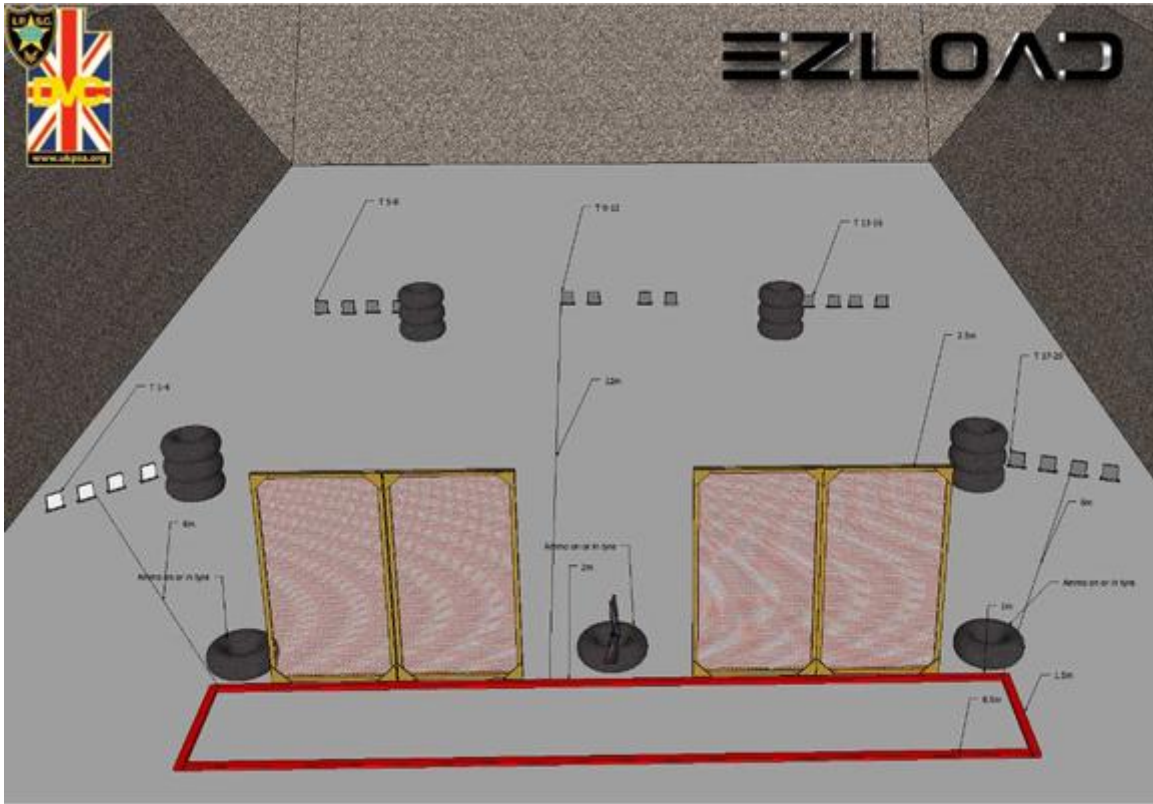

# 4.

CoF	Comstock - Long	Points	100 p
Targets	20 plates, Total 20 targets	Min rounds	20
Firearm	Shotgun	Match-%	31.25%

Procedure	Gun unloaded option 3 placed on mid tyre. Ammo to be used will be on gun or in/on the three tyres. (Ammo can be attached to a belt/caddies placed on/in tyre)
Starting position	Standing upright relaxed with hands to the side anywhere in the shooting area
Firearm ready condition	
Start on	Audible signal
Stop on	Last shot
Penalties	As per current edition of rules
Safety angles	L/R
Setup notes	Make sure target 8 and 13 are not visible from the mid aperture

# 5.

CoF	Comstock - Long	Points	100 p
Targets	20 plates, Total 20 targets	Min rounds	20
Firearm	Shotgun	Match-%	31.25%

Procedure	Gun held in weak hand trail Option 2
Starting position	Standing upright at X
Firearm ready condition	
Start on	Audible signal
Stop on	Last shot
Penalties	As per current edition of rules
Safety angles	L/R
Setup notes	

# 6.

CoF	Comstock - Long	Points	120 p
Targets	20 plates, 4 frangible, Total 24 targets	Min rounds	24
Firearm	Shotgun	Match-%	37.50%

Procedure	At start signal engage all targets visible
Starting position	Standing at X Facing directly downrange with both hands on the gun at hip level, trigger guard down
Firearm ready condition	
Start on	Audible signal
Stop on	Last shot
Penalties	As per current edition of rules
Safety angles	L/R
Setup notes	Clay 22/23 not visible from the mid aperture