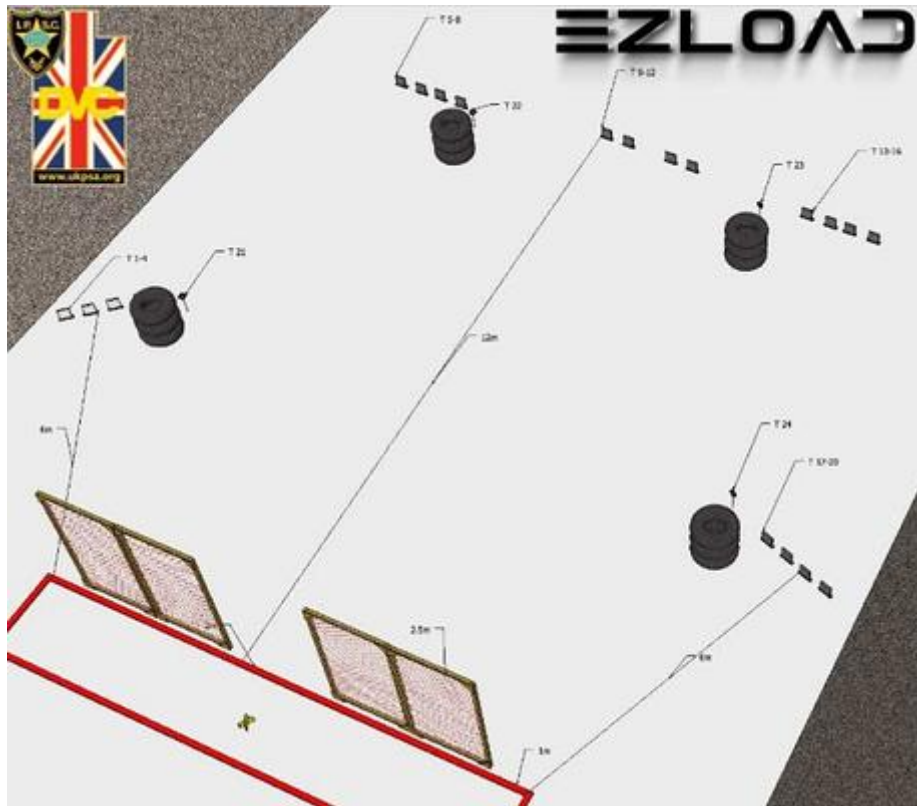

# 4.

CoF	Comstock - Long	Points	100 p
Targets	20 plates, Total 20 targets	Min rounds	20
Firearm	Shotgun	Match-%	31.25%

Procedure	Gun unloaded option 3 placed on mid tyre. Ammo to be used will be on gun or in/on the three tyres. (Ammo can be attached to a belt/caddies placed on/in tyre)
Starting position	Standing upright relaxed with hands to the side anywhere in the shooting area
Firearm ready condition	
Start on	Audible signal
Stop on	Last shot
Penalties	As per current edition of rules
Safety angles	L/R
Setup notes	Make sure target 8 and 13 are not visible from the mid aperture

# 5.

CoF	Comstock - Long	Points	100 p
Targets	20 plates, Total 20 targets	Min rounds	20
Firearm	Shotgun	Match-%	31.25%

Procedure	Gun held in weak hand trail Option 2
Starting position	Standing upright at X
Firearm ready condition	
Start on	Audible signal
Stop on	Last shot
Penalties	As per current edition of rules
Safety angles	L/R
Setup notes	

# 6.

CoF	Comstock - Long	Points	120 p
Targets	20 plates, 4 frangible, Total 24 targets	Min rounds	24
Firearm	Shotgun	Match-%	37.50%

Procedure	At start signal engage all targets visible
Starting position	Standing at X Facing directly downrange with both hands on the gun at hip level, trigger guard down
Firearm ready condition	
Start on	Audible signal
Stop on	Last shot
Penalties	As per current edition of rules
Safety angles	L/R
Setup notes	Clay 22/23 not visible from the mid aperture