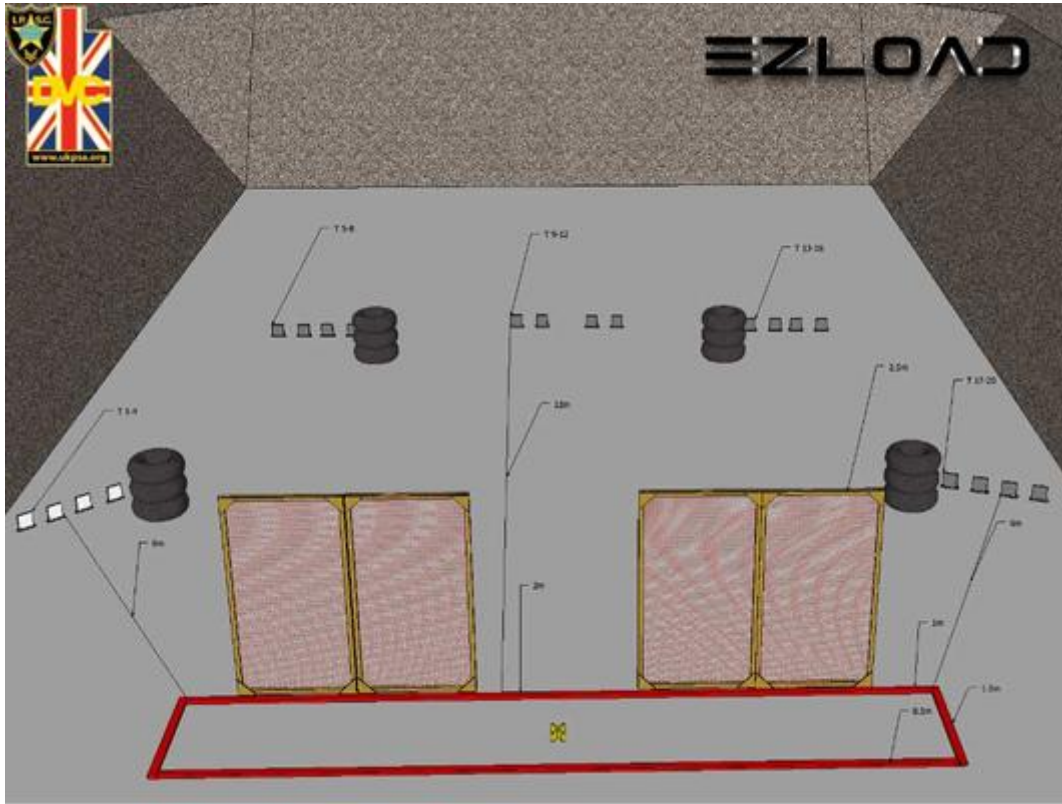

# 4.

CoF	Comstock - Long	Points	100 p
Targets	20 plates, Total 20 targets	Min rounds	20
Firearm	Shotgun	Match-%	31.25%

Procedure	Gun unloaded option 3 placed on mid tyre. Ammo to be used will be on gun or in/on the three tyres. (Ammo can be attached to a belt/caddies placed on/in tyre)
Starting position	Standing upright relaxed with hands to the side anywhere in the shooting area
Firearm ready condition	
Start on	Audible signal
Stop on	Last shot
Penalties	As per current edition of rules
Safety angles	L/R
Setup notes	Make sure target 8 and 13 are not visible from the mid aperture

# 5.

CoF	Comstock - Long	Points	100 p
Targets	20 plates, Total 20 targets	Min rounds	20
Firearm	Shotgun	Match-%	31.25%

Procedure	Gun held in weak hand trail Option 2
Starting position	Standing upright at X
Firearm ready condition	
Start on	Audible signal
Stop on	Last shot
Penalties	As per current edition of rules
Safety angles	L/R
Setup notes	

# 6.

CoF	Comstock - Long	Points	120 p
Targets	20 plates, 4 frangible, Total 24 targets	Min rounds	24
Firearm	Shotgun	Match-%	37.50%

Procedure	At start signal engage all targets visible
Starting position	Standing at X Facing directly downrange with both hands on the gun at hip level, trigger guard down
Firearm ready condition	
Start on	Audible signal
Stop on	Last shot
Penalties	As per current edition of rules
Safety angles	L/R
Setup notes	Clay 22/23 not visible from the mid aperture