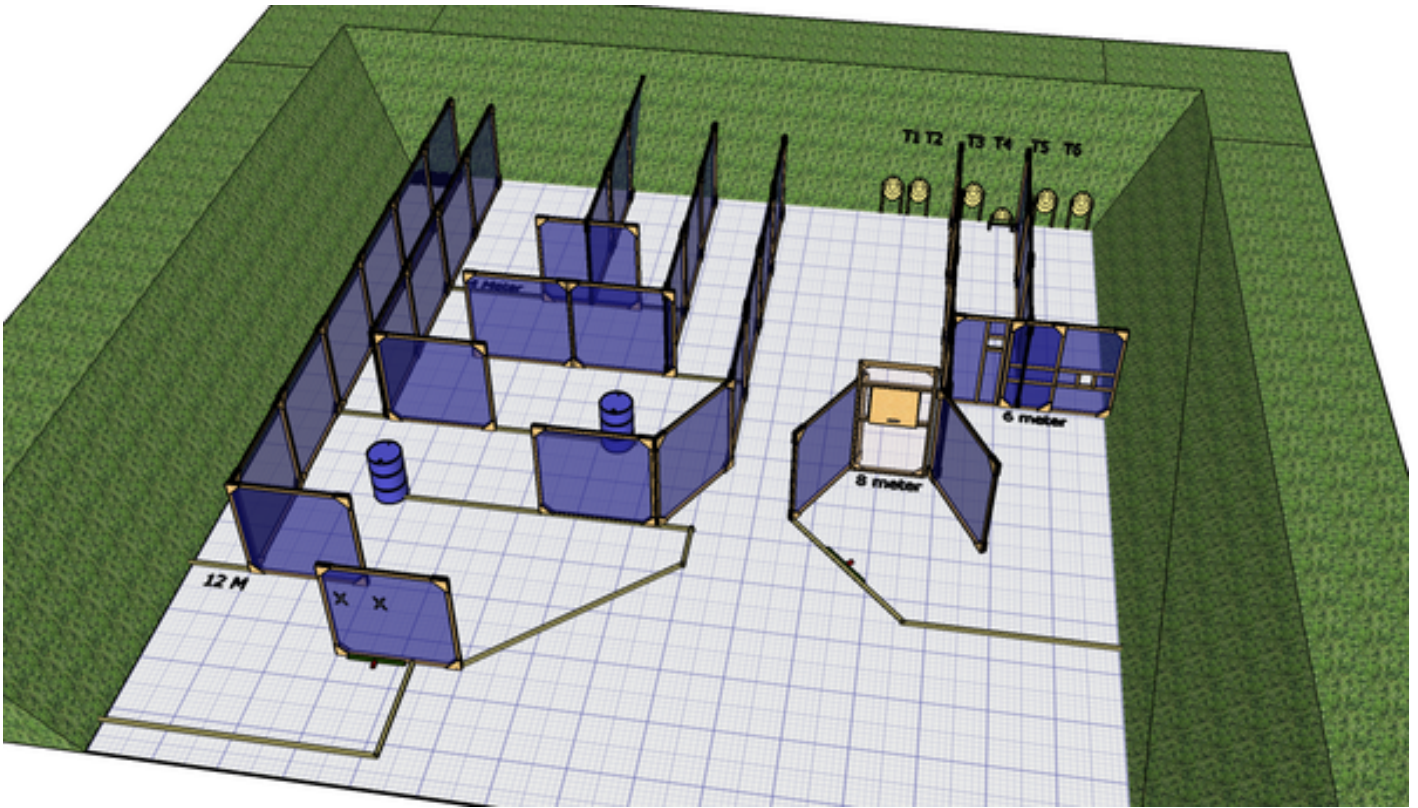

5. Bane 16

CoF	Comstock - Short	Points	60 p
Targets	6 paper, Total 6 targets	Min rounds	12
Firearm	Handgun	Match-%	10.53%

Procedure	Gun loaded, chamber empty Heels touching the green bar After signal engage targets
Starting position	Gun loaded, empty chamber & holstered
Firearm ready condition	
Start on	Audible signal
Stop on	Last shot
Penalties	As per current edition of rules
Safety angles	L/R
Setup notes