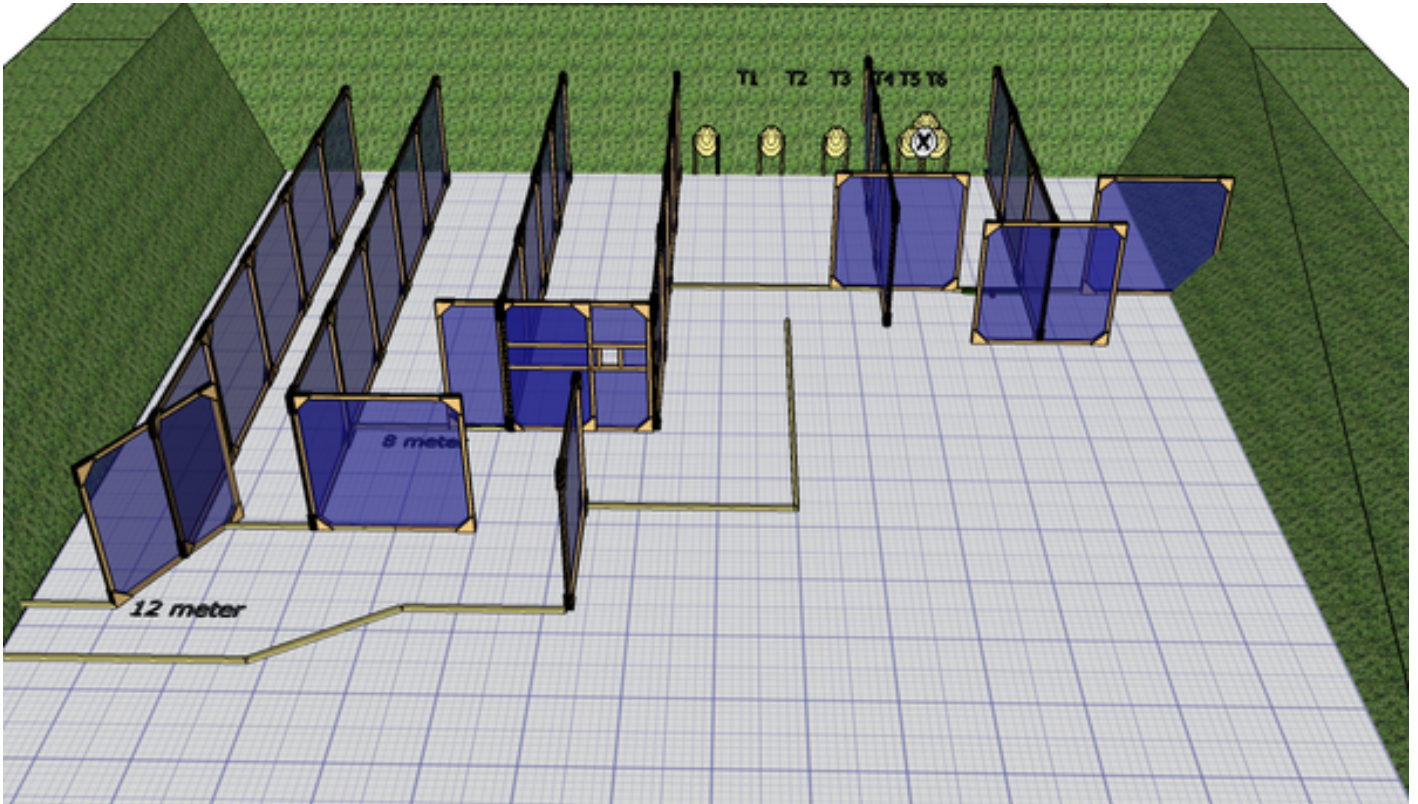

# 1. Bane 14

CoF	Comstock - Medium	Points	110 p
Targets	2 paper, 6 popper, 12 plates, Total 20 targets	Min rounds	22
Firearm	Handgun	Match-%	19.30%

Procedure	Start position anywhere. After signal engage targets.
Starting position	Gun loaded & holstered
Firearm ready condition	
Start on	Audible signal
Stop on	Last shot
Penalties	As per current edition of rules
Safety angles	L/R
Setup notes	

## 2. Bane 14

CoF	Comstock - Short	Points	60 p
Targets	6 paper, Total 6 targets	Min rounds	12
Firearm	Handgun	Match-%	10.53%

Procedure	Toes touching the green bar After signal engage targets
Starting position	Gun loaded & holstered
Firearm ready condition	
Start on	Audible signal
Stop on	Last shot
Penalties	As per current edition of rules
Safety angles	L/R
Setup notes	

# 3. Bane 15

CoF	Comstock - Short	Points	60 p
Targets	6 paper, Total 6 targets	Min rounds	12
Firearm	Handgun	Match-%	10.53%

Procedure	Toes touching the green bar After signal engage targets
Starting position	Gun loaded & holstered
Firearm ready condition	
Start on	Audible signal
Stop on	Last shot
Penalties	As per current edition of rules
Safety angles	L/R
Setup notes	