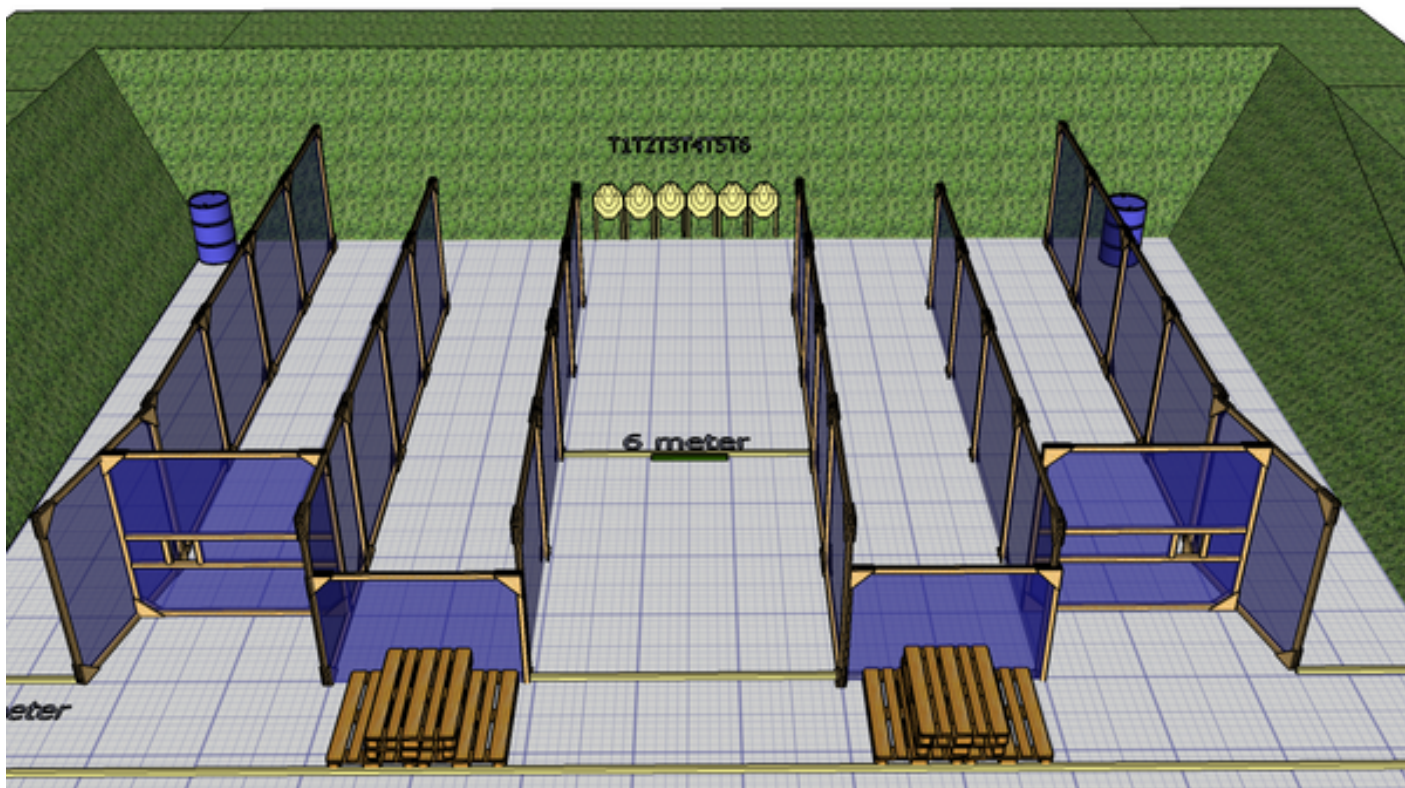

# 1. Bane 14

CoF	Comstock - Medium	Points	110 p
Targets	2 paper, 6 popper, 12 plates, Total 20 targets	Min rounds	22
Firearm	Handgun	Match-%	19.30%

Procedure	Start position anywhere. After signal engage targets.
Starting position	Gun loaded & holstered
Firearm ready condition	
Start on	Audible signal
Stop on	Last shot
Penalties	As per current edition of rules
Safety angles	L/R
Setup notes	

## 2. Bane 14

CoF	Comstock - Short	Points	60 p
Targets	6 paper, Total 6 targets	Min rounds	12
Firearm	Handgun	Match-%	10.53%

Procedure	Toes touching the green bar After signal engage targets
Starting position	Gun loaded & holstered
Firearm ready condition	
Start on	Audible signal
Stop on	Last shot
Penalties	As per current edition of rules
Safety angles	L/R
Setup notes	

# 3. Bane 15

CoF	Comstock - Short	Points	60 p
Targets	6 paper, Total 6 targets	Min rounds	12
Firearm	Handgun	Match-%	10.53%

Procedure	Toes touching the green bar After signal engage targets
Starting position	Gun loaded & holstered
Firearm ready condition	
Start on	Audible signal
Stop on	Last shot
Penalties	As per current edition of rules
Safety angles	L/R
Setup notes	