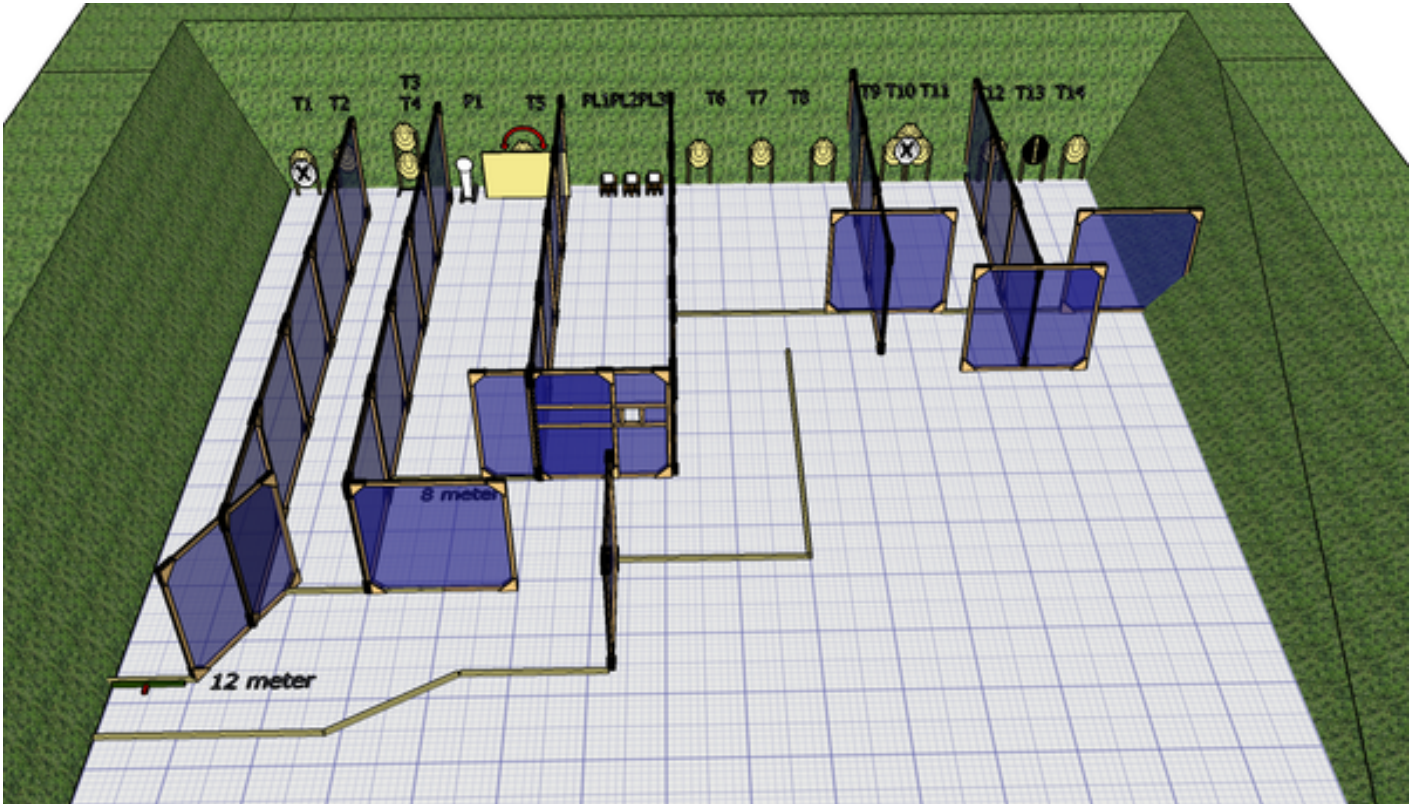

4. Bane 15

CoF	Comstock - Long	Points	160 p
Targets	14 paper, 1 popper, 3 plates, 2 no-shoot, Total 18 targets	Min rounds	32
Firearm	Handgun	Match-%	28.07%

Procedure	Toes touching the green bar After signal engage targets
Starting position	Gun loaded & holstered
Firearm ready condition	
Start on	Audible signal
Stop on	Last shot
Penalties	As per current edition of rules
Safety angles	L/R
Setup notes