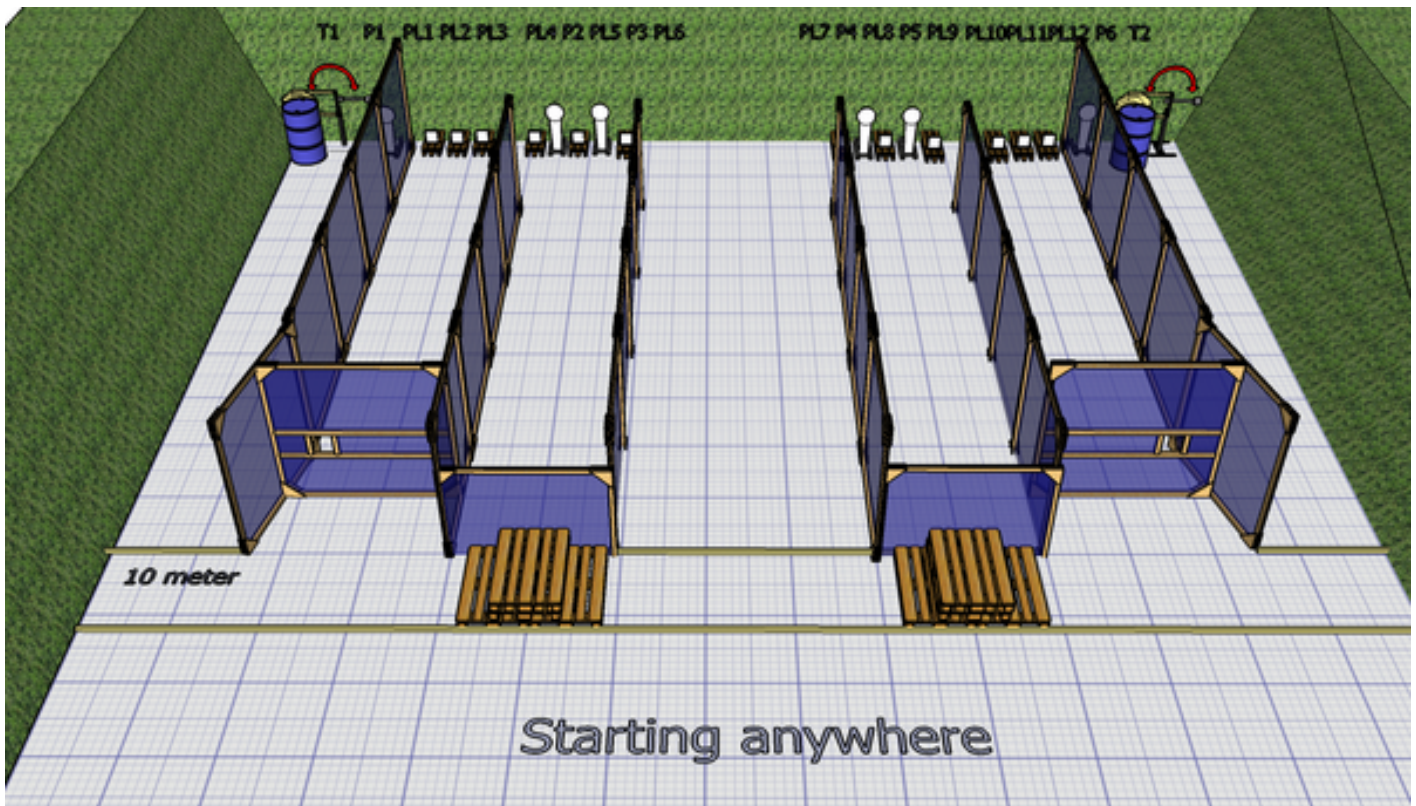

# 1. Bane 14

CoF	Comstock - Medium	Points	110 p
Targets	2 paper, 6 popper, 12 plates, Total 20 targets	Min rounds	22
Firearm	Handgun	Match-%	19.30%

Procedure	Start position anywhere. After signal engage targets.
Starting position	Gun loaded & holstered
Firearm ready condition	
Start on	Audible signal
Stop on	Last shot
Penalties	As per current edition of rules
Safety angles	L/R
Setup notes	

## 2. Bane 14

CoF	Comstock - Short	Points	60 p
Targets	6 paper, Total 6 targets	Min rounds	12
Firearm	Handgun	Match-%	10.53%

Procedure	Toes touching the green bar After signal engage targets
Starting position	Gun loaded & holstered
Firearm ready condition	
Start on	Audible signal
Stop on	Last shot
Penalties	As per current edition of rules
Safety angles	L/R
Setup notes	