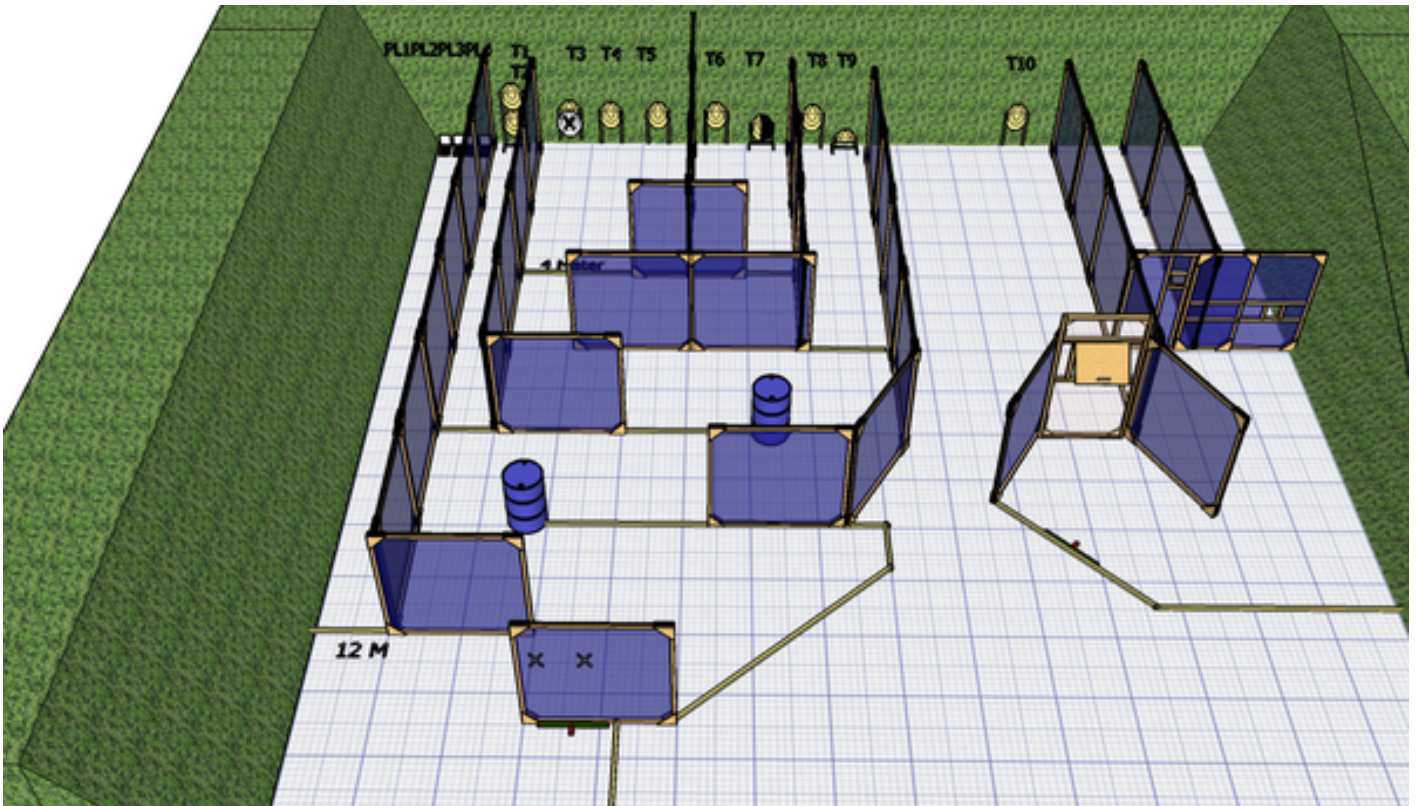

6. Bane 16

CoF	Comstock - Medium	Points	120 p
Targets	10 paper, 4 plates, 2 no-shoot, Total 14 targets	Min rounds	24
Firearm	Handgun	Match-%	21.05%

Procedure	Hands touching the marks on the wall After signal engage targets
Starting position	Gun loaded & holstered
Firearm ready condition	
Start on	Audible signal
Stop on	Last shot
Penalties	As per current edition of rules
Safety angles	L/R
Setup notes