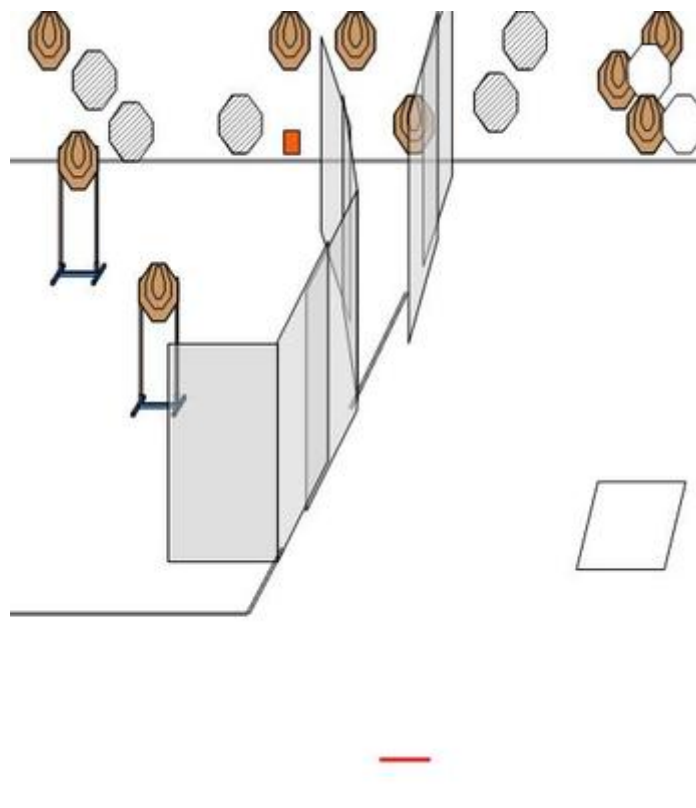

1. V-style

CoF	Comstock - Long	Points	140 p
Targets	13 paper, 2 plates, 2 no-shoot, Total 15 targets	Min rounds	28
Firearm	Handgun	Match-%	41.79%

Procedure	GUN IS LOADED AND HOLSTERED. (1) At the start signal engage all targets.
Starting position	Anywhere within designated area.
Firearm ready condition	
Start on	Audible signal
Stop on	Last shot
Penalties	As per current edition of rules
Safety angles	90 deg L/R
Setup notes	

2. Zig Zag

CoF	Comstock - Medium	Points	95 p
Targets	9 paper, 1 plates, 2 no-shoot, Total 10 targets	Min rounds	19
Firearm	Handgun	Match-%	28.36%

Procedure	GUN IS LOADED & HOLSTERED. (1) Paper targets visible from the shooting box must be engaged from within the box with at least 1 round, followed by a mandatory reload, then engaged again with at least 1 round. (2) At the start signal, engage targets.
Starting position	Standing relaxed, toes touching RED mark
Firearm ready condition	
Start on	Audible signal
Stop on	Last shot
Penalties	As per current edition of rules
Safety angles	90 deg L/R
Setup notes	

3. I feel so empty

CoF	Comstock - Short	Points	45 p
Targets	4 paper, 1 plates, Total 5 targets	Min rounds	9
Firearm	Handgun	Match-%	13.43%

Procedure	GUN IS EMPTY AND PLACED ON DESIGNATED TABLE. ALL MAGAZINES ARE PLACED ON DESIGNATED TABLE. (1) At the start signal engage all targets from the shooting box STRONG HAND ONLY.
Starting position	Standing relaxed, toes touching RED mark
Firearm ready condition	
Start on	Audible signal
Stop on	Last shot
Penalties	As per current edition of rules
Safety angles	90 deg L/R
Setup notes	