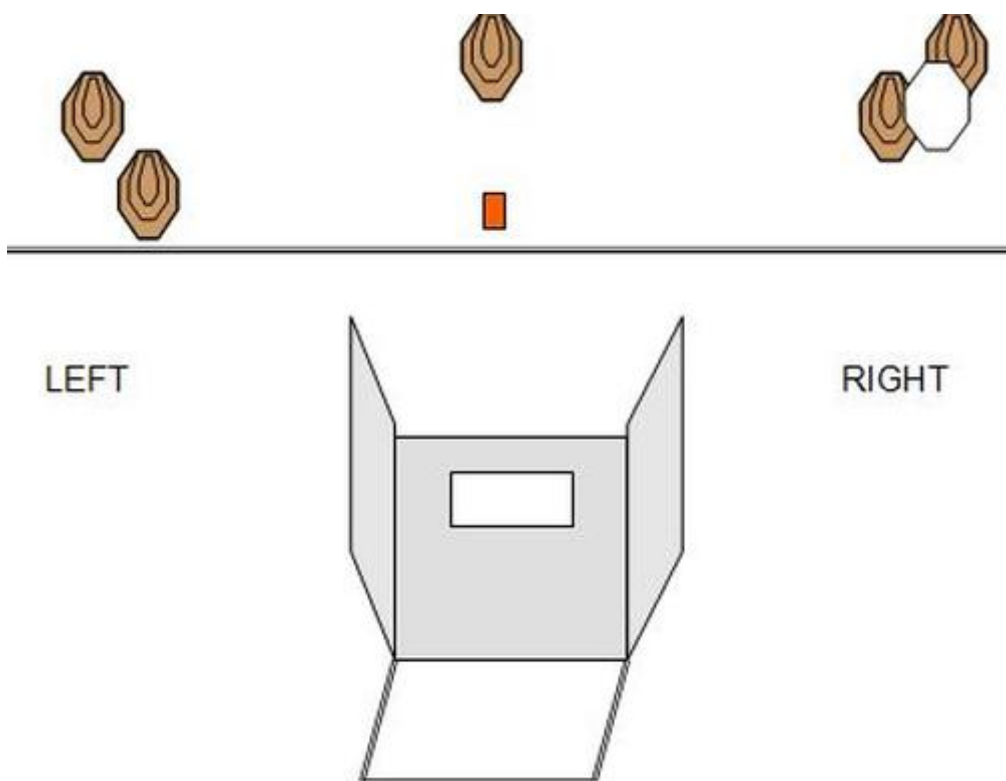

4. Switch it up

CoF	Comstock - Short	Points	55 p
Targets	5 paper, 1 plates, 1 no-shoot, Total 6 targets	Min rounds	11
Firearm	Handgun	Match-%	16.42%

Procedure	GUN IS LOADED, EMPTY CHAMBER. (1) Targets on the LEFT must be engaged using LEFT hand only. (2) Targets on the RIGHT must be engaged using RIGHT hand only. (3) At the start signal engage all targets.
Starting position	Standing relaxed within designated area, facing UPRANGE.
Firearm ready condition	
Start on	Audible signal
Stop on	Last shot
Penalties	As per current edition of rules
Safety angles	90 deg L/R
Setup notes