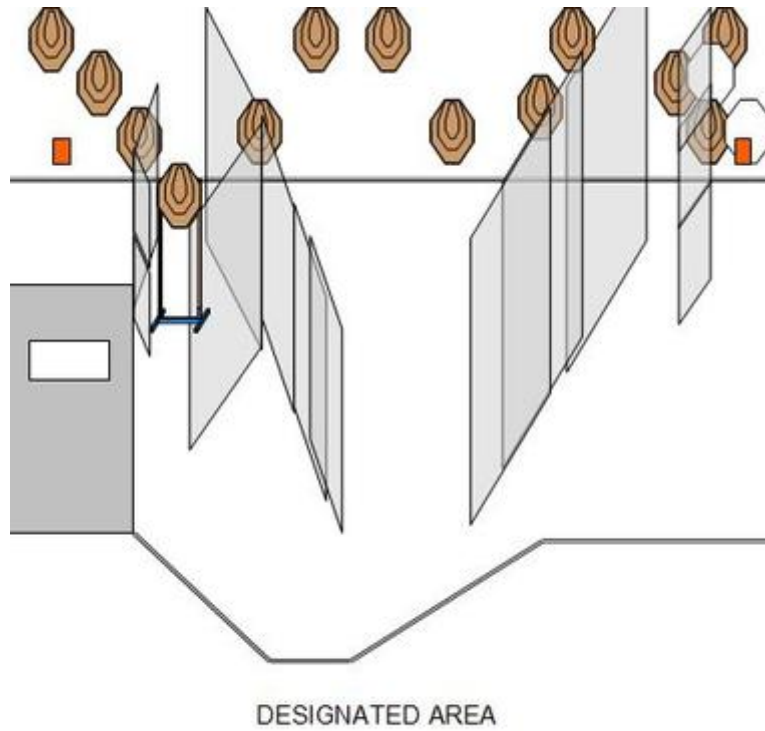

1. V-style

CoF	Comstock - Long	Points	140 p
Targets	13 paper, 2 plates, 2 no-shoot, Total 15 targets	Min rounds	28
Firearm	Handgun	Match-%	41.79%

Procedure	GUN IS LOADED AND HOLSTERED. (1) At the start signal engage all targets.
Starting position	Anywhere within designated area.
Firearm ready condition	
Start on	Audible signal
Stop on	Last shot
Penalties	As per current edition of rules
Safety angles	90 deg L/R
Setup notes	

2. Zig Zag

CoF	Comstock - Medium	Points	95 p
Targets	9 paper, 1 plates, 2 no-shoot, Total 10 targets	Min rounds	19
Firearm	Handgun	Match-%	28.36%

Procedure	GUN IS LOADED & HOLSTERED. (1) Paper targets visible from the shooting box must be engaged from within the box with at least 1 round, followed by a mandatory reload, then engaged again with at least 1 round. (2) At the start signal, engage targets.
Starting position	Standing relaxed, toes touching RED mark
Firearm ready condition	
Start on	Audible signal
Stop on	Last shot
Penalties	As per current edition of rules
Safety angles	90 deg L/R
Setup notes	

3. I feel so empty

CoF	Comstock - Short	Points	45 p
Targets	4 paper, 1 plates, Total 5 targets	Min rounds	9
Firearm	Handgun	Match-%	13.43%

Procedure	GUN IS EMPTY AND PLACED ON DESIGNATED TABLE. ALL MAGAZINES ARE PLACED ON DESIGNATED TABLE. (1) At the start signal engage all targets from the shooting box STRONG HAND ONLY.
Starting position	Standing relaxed, toes touching RED mark
Firearm ready condition	
Start on	Audible signal
Stop on	Last shot
Penalties	As per current edition of rules
Safety angles	90 deg L/R
Setup notes	