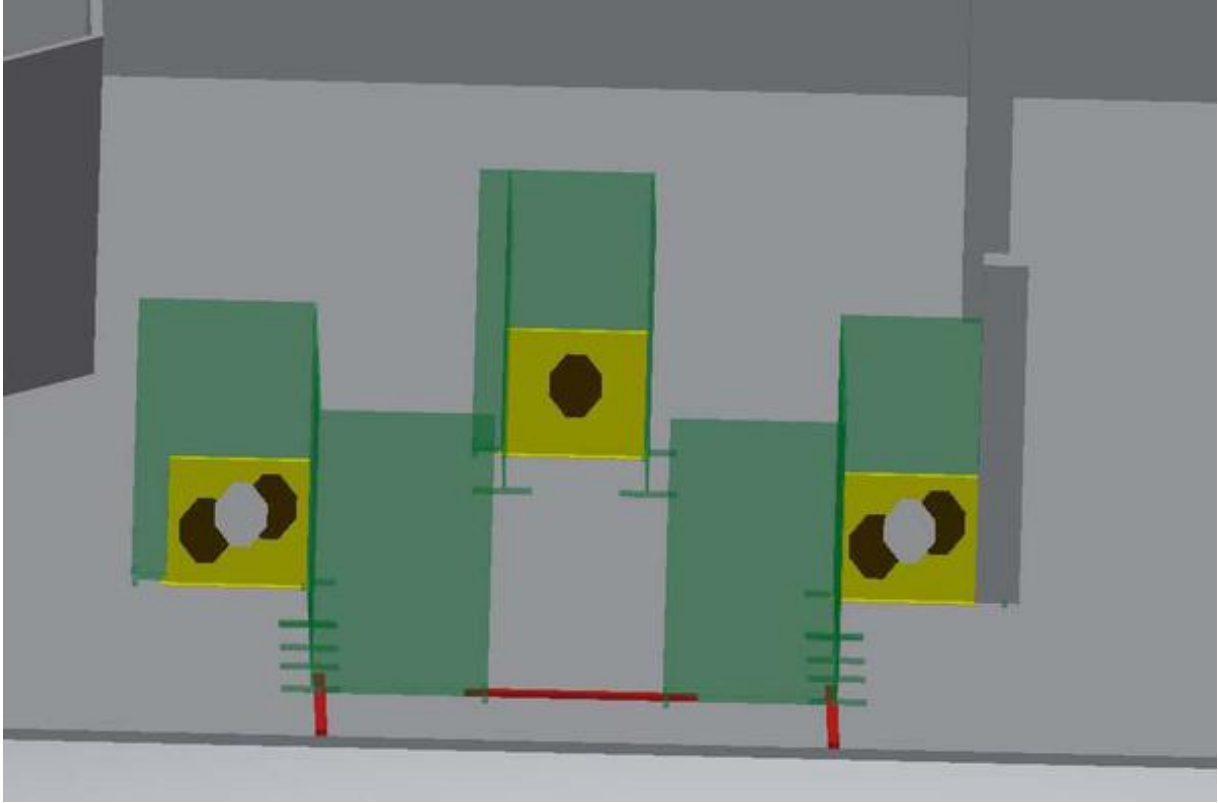

1.

CoF	Comstock - Medium	Points	100 p
Targets	10 paper, 1 no-shoot, Total 10 targets	Min rounds	20
Firearm	Handgun	Match-%	26.32%

Procedure	On signal engage all targets from within designated shooting area
Starting position	Standing in box A. Gun loaded & holstered
Firearm ready condition	
Start on	Audible signal
Stop on	Last shot
Penalties	As per current edition of rules
Safety angles	L/R 90 degrees
Setup notes	

2.

CoF	Comstock - Short	Points	50 p
Targets	5 paper, 2 no-shoot, Total 5 targets	Min rounds	10
Firearm	Handgun	Match-%	13.16%

Procedure	On signal engage all targets from within designated shooting area
Starting position	Standing inside designated shooting area, heels touching marks. Gun loaded & holstered
Firearm ready condition	
Start on	Audible signal
Stop on	Last shot
Penalties	As per current edition of rules
Safety angles	L/R 90 degrees
Setup notes	

3.

CoF	Comstock - Short	Points	40 p
Targets	4 paper, 1 no-shoot, Total 4 targets	Min rounds	8
Firearm	Handgun	Match-%	10.53%

Procedure	On signal engage all targets from within designated shooting area
Starting position	Sitting on chair, hands on knees. Gun lying flat on table, unloaded
Firearm ready condition	
Start on	Audible signal
Stop on	Last shot
Penalties	As per current edition of rules
Safety angles	L/R 90 degrees
Setup notes	