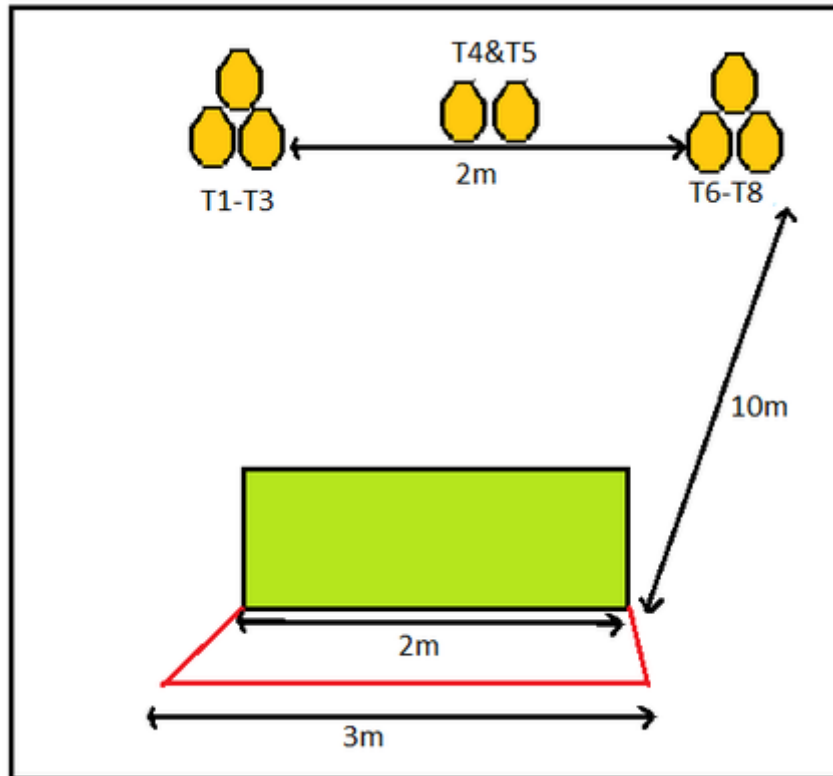

1. UKPSA Slug Postal League - Stage 5

CoF	Comstock - Medium	Points	50 p
Targets	10 paper, Total 10 targets	Min rounds	10
Firearm	Shotgun	Match-%	40.00%

Procedure	Shoot targets from within shooting area with a minimum of one shot on each. T1-T5 around left hand side, T6- T10 around right hand side.
Starting position	Gun loaded option 1, held 2 hands at waist level. Anywhere in shooting area
Firearm ready condition	
Start on	Audible signal
Stop on	Last shot
Penalties	As per current edition of rules
Safety angles	90/90/90 or local MAR
Setup notes	All targets abutt to each ther with a 2cm gap between them.

2. UKPSA Slug Postal League - Stage 6

CoF	Comstock - Short	Points	40 p
Targets	8 paper, Total 8 targets	Min rounds	8
Firearm	Shotgun	Match-%	32.00%

Procedure	Shoot targets with a minimum of 1 round on each from within the shooting area. T1-T3 around left hand side of barricade. T6-T8 around right hand side. T4 & T5 may be shot from either side.
Starting position	Gun unloaded option 3, held in two hands at waist level. Standing in middle of shooting area.
Firearm ready condition	
Start on	Audible signal
Stop on	Last shot
Penalties	As per current edition of rules
Safety angles	90/90/90 or local MAR
Setup notes	

3. UKPSA Slug Postal League - Stage 7

CoF	Comstock - Short	Points	35 p
Targets	7 paper, 2 no-shoot, Total 7 targets	Min rounds	7
Firearm	Shotgun	Match-%	28.00%

Procedure	Shoot targets with a minimum of one round on each from within shooting area.
Starting position	Gun loaded Option 2 and held in two hands at waist level.
Firearm ready condition	
Start on	Audible signal
Stop on	Last shot
Penalties	As per current edition of rules
Safety angles	90/90/90 or local MAR
Setup notes	