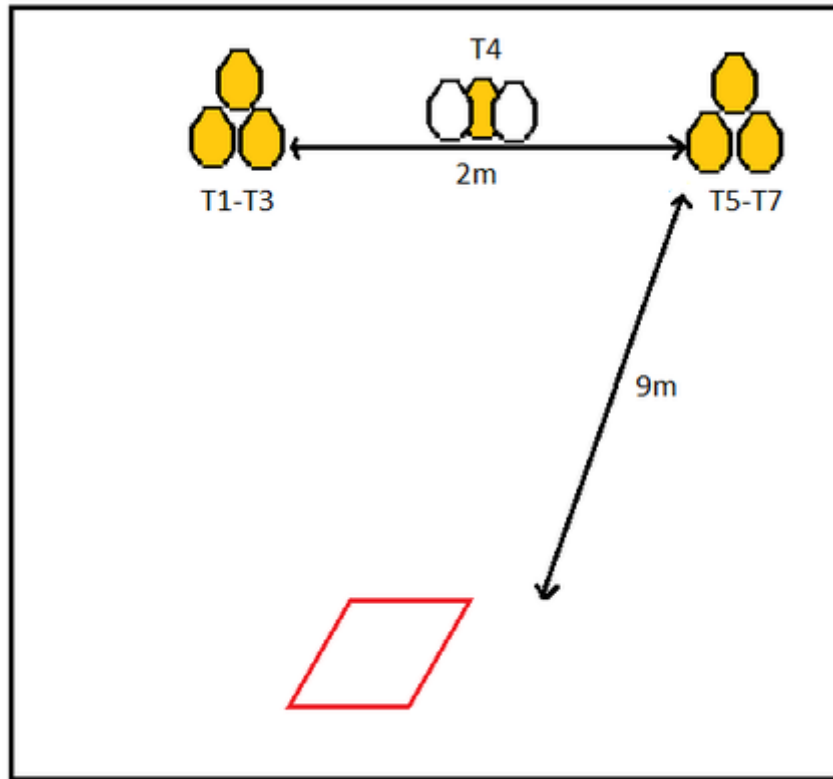

1. UKPSA Slug Postal League - Stage 5

CoF	Comstock - Medium	Points	50 p
Targets	10 paper, Total 10 targets	Min rounds	10
Firearm	Shotgun	Match-%	40.00%

Procedure	Shoot targets from within shooting area with a minimum of one shot on each. T1-T5 around left hand side, T6- T10 around right hand side.
Starting position	Gun loaded option 1, held 2 hands at waist level. Anywhere in shooting area
Firearm ready condition	
Start on	Audible signal
Stop on	Last shot
Penalties	As per current edition of rules
Safety angles	90/90/90 or local MAR
Setup notes	All targets abutt to each ther with a 2cm gap between them.

2. UKPSA Slug Postal League - Stage 6

CoF	Comstock - Short	Points	40 p
Targets	8 paper, Total 8 targets	Min rounds	8
Firearm	Shotgun	Match-%	32.00%

Procedure	Shoot targets with a minimum of 1 round on each from within the shooting area. T1-T3 around left hand side of barricade. T6-T8 around right hand side. T4 & T5 may be shot from either side.
Starting position	Gun unloaded option 3, held in two hands at waist level. Standing in middle of shooting area.
Firearm ready condition	
Start on	Audible signal
Stop on	Last shot
Penalties	As per current edition of rules
Safety angles	90/90/90 or local MAR
Setup notes	

3. UKPSA Slug Postal League - Stage 7

CoF	Comstock - Short	Points	35 p
Targets	7 paper, 2 no-shoot, Total 7 targets	Min rounds	7
Firearm	Shotgun	Match-%	28.00%

Procedure	Shoot targets with a minimum of one round on each from within shooting area.
Starting position	Gun loaded Option 2 and held in two hands at waist level.
Firearm ready condition	
Start on	Audible signal
Stop on	Last shot
Penalties	As per current edition of rules
Safety angles	90/90/90 or local MAR
Setup notes	