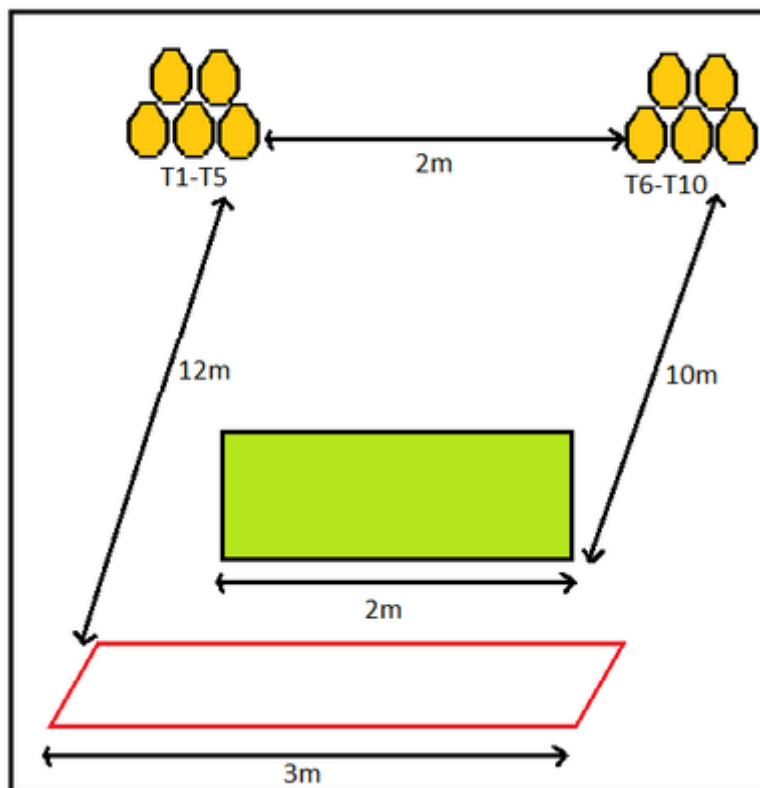

1. UKPSA Slug Postal League - Stage 5

CoF	Comstock - Medium	Points	50 p
Targets	10 paper, Total 10 targets	Min rounds	10
Firearm	Shotgun	Match-%	40.00%

Procedure	Shoot targets from within shooting area with a minimum of one shot on each. T1-T5 around left hand side, T6- T10 around right hand side.
Starting position	Gun loaded option 1, held 2 hands at waist level. Anywhere in shooting area
Firearm ready condition	
Start on	Audible signal
Stop on	Last shot
Penalties	As per current edition of rules
Safety angles	90/90/90 or local MAR
Setup notes	All targets abutt to each ther with a 2cm gap between them.

2. UKPSA Slug Postal League - Stage 6

CoF	Comstock - Short	Points	40 p
Targets	8 paper, Total 8 targets	Min rounds	8
Firearm	Shotgun	Match-%	32.00%

Procedure	Shoot targets with a minimum of 1 round on each from within the shooting area. T1-T3 around left hand side of barricade. T6-T8 around right hand side. T4 & T5 may be shot from either side.
Starting position	Gun unloaded option 3, held in two hands at waist level. Standing in middle of shooting area.
Firearm ready condition	
Start on	Audible signal
Stop on	Last shot
Penalties	As per current edition of rules
Safety angles	90/90/90 or local MAR
Setup notes	

3. UKPSA Slug Postal League - Stage 7

CoF	Comstock - Short	Points	35 p
Targets	7 paper, 2 no-shoot, Total 7 targets	Min rounds	7
Firearm	Shotgun	Match-%	28.00%

Procedure	Shoot targets with a minimum of one round on each from within shooting area.
Starting position	Gun loaded Option 2 and held in two hands at waist level.
Firearm ready condition	
Start on	Audible signal
Stop on	Last shot
Penalties	As per current edition of rules
Safety angles	90/90/90 or local MAR
Setup notes	