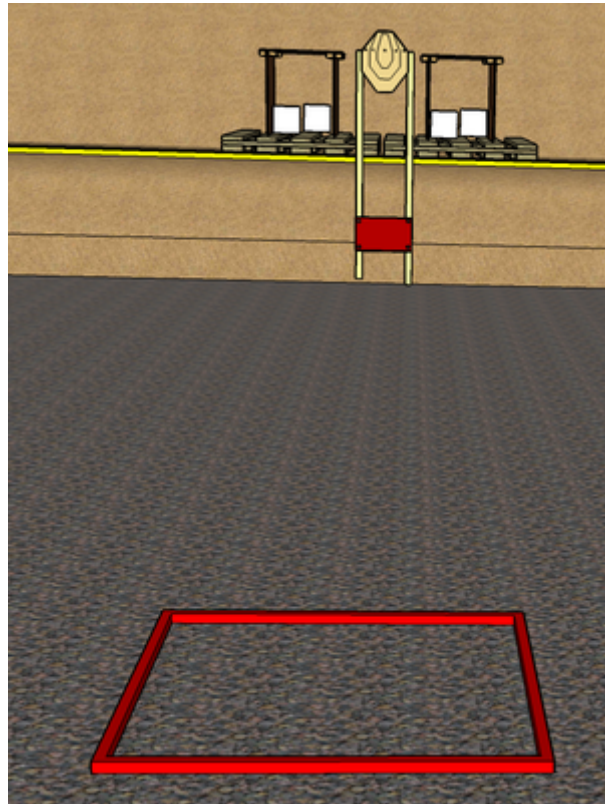

4. Cling-ga-ling

CoF	Comstock - Short	Points	30 p
Targets	1 paper, 4 plates, Total 5 targets	Min rounds	6
Firearm	Handgun	Match-%	7.59%

Procedure	On start signal engage all targets as they become visible. All shots must be fired from within BOX A
Starting position	Gun loaded & holstered. Standing relaxed in BOX A
Firearm ready condition	
Start on	Audible signal
Stop on	Last shot
Penalties	As per current edition of rules
Safety angles	Left/right: appr. 90deg when facing berm, vertical: top of berm
Setup notes