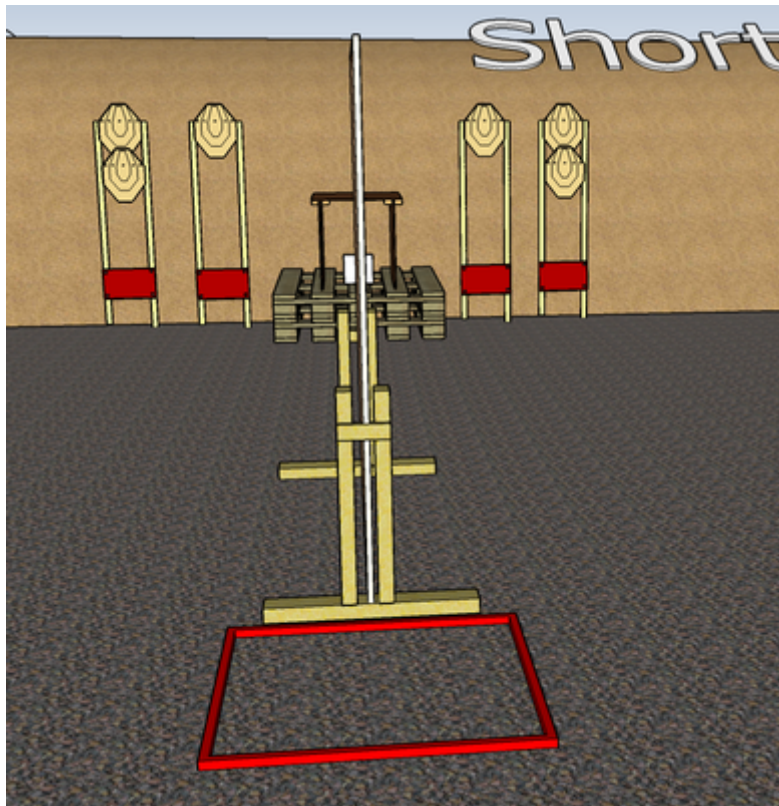

# 1. Badabing

CoF	Comstock - Medium	Points	65 p
Targets	6 paper, 1 plates, Total 7 targets	Min rounds	13
Firearm	Handgun	Match-%	16.46%

Procedure	On start signal engage all targets as they become visible from within BOX A
Starting position	Gun loaded & holstered, standing relaxed in BOX A
Firearm ready condition	
Start on	Audible signal
Stop on	Last shot
Penalties	As per current edition of rules
Safety angles	Left: tape, end of building, right: 90deg when facing berm, vertical: top of berm
Setup notes	

## 2. Badabang

CoF	Comstock - Long	Points	150 p
Targets	14 paper, 2 plates, Total 16 targets	Min rounds	30
Firearm	Handgun	Match-%	37.97%

Procedure	On start signal engage all targets as they become visible within the demarcated area Shots on plates MUST BE FIRED FROM WITHIN BOX A (safety !) Red/white tape = walls extending up/down to infinity Tirethreads on ground = faultline
Starting position	Gun loaded & holstered, standing relaxed in BOX A
Firearm ready condition	
Start on	Audible signal
Stop on	Last shot
Penalties	As per current edition of rules
Safety angles	L/R
Setup notes	

### 3. Hey, I'm running over here

CoF	Comstock - Long	Points	150 p
Targets	14 paper, 2 plates, Total 16 targets	Min rounds	30
Firearm	Handgun	Match-%	37.97%

Procedure	On start signal engage all targets as they become visible within the demarcated area Red/white tape = walls extending up/down to infinity
Starting position	Gun loaded & holstered, standing relaxed in approximate center of long wall
Firearm ready condition	
Start on	Audible signal
Stop on	Last shot
Penalties	As per current edition of rules
Safety angles	Left/right: appr. 90deg when facing berm, vertical: top of berm (logs)
Setup notes	