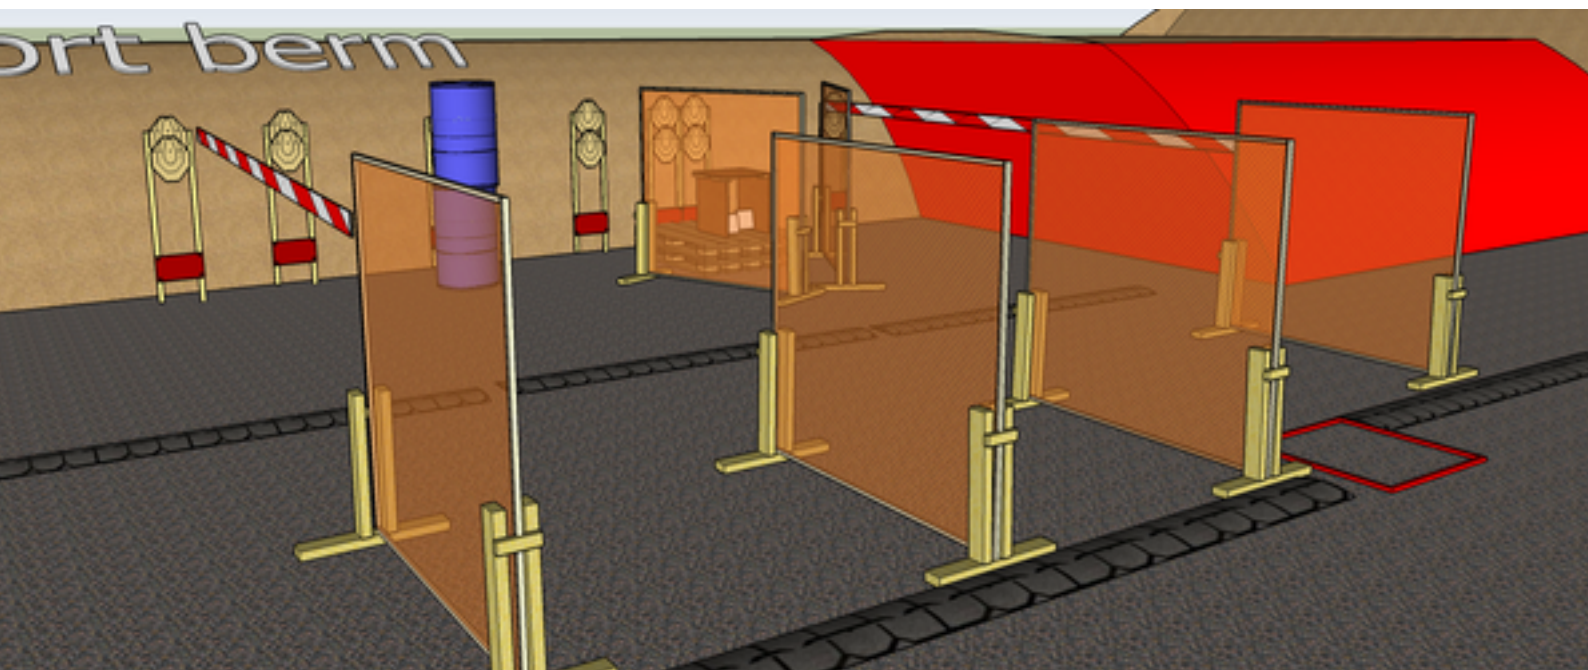

# 1. Badabing

CoF	Comstock - Medium	Points	65 p
Targets	6 paper, 1 plates, Total 7 targets	Min rounds	13
Firearm	Handgun	Match-%	16.46%

Procedure	On start signal engage all targets as they become visible from within BOX A
Starting position	Gun loaded & holstered, standing relaxed in BOX A
Firearm ready condition	
Start on	Audible signal
Stop on	Last shot
Penalties	As per current edition of rules
Safety angles	Left: tape, end of building, right: 90deg when facing berm, vertical: top of berm
Setup notes	

## 2. Badabang

CoF	Comstock - Long	Points	150 p
Targets	14 paper, 2 plates, Total 16 targets	Min rounds	30
Firearm	Handgun	Match-%	37.97%

Procedure	On start signal engage all targets as they become visible within the demarcated area Shots on plates MUST BE FIRED FROM WITHIN BOX A (safety !) Red/white tape = walls extending up/down to infinity Tirethreads on ground = faultline
Starting position	Gun loaded & holstered, standing relaxed in BOX A
Firearm ready condition	
Start on	Audible signal
Stop on	Last shot
Penalties	As per current edition of rules
Safety angles	L/R
Setup notes	

### 3. Hey, I'm running over here

CoF	Comstock - Long	Points	150 p
Targets	14 paper, 2 plates, Total 16 targets	Min rounds	30
Firearm	Handgun	Match-%	37.97%

Procedure	On start signal engage all targets as they become visible within the demarcated area Red/white tape = walls extending up/down to infinity
Starting position	Gun loaded & holstered, standing relaxed in approximate center of long wall
Firearm ready condition	
Start on	Audible signal
Stop on	Last shot
Penalties	As per current edition of rules
Safety angles	Left/right: appr. 90deg when facing berm, vertical: top of berm (logs)
Setup notes	