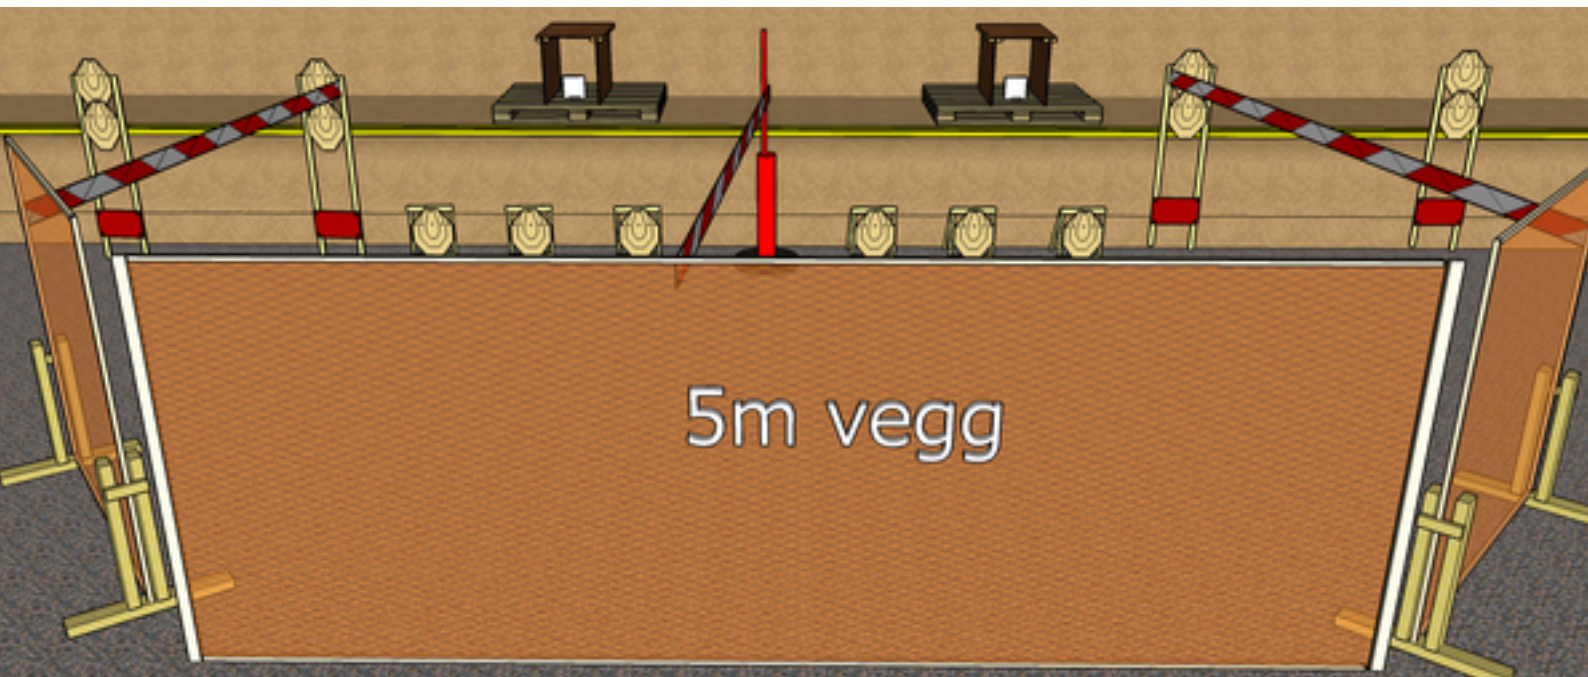

# 1. Badabing

CoF	Comstock - Medium	Points	65 p
Targets	6 paper, 1 plates, Total 7 targets	Min rounds	13
Firearm	Handgun	Match-%	16.46%

Procedure	On start signal engage all targets as they become visible from within BOX A
Starting position	Gun loaded & holstered, standing relaxed in BOX A
Firearm ready condition	
Start on	Audible signal
Stop on	Last shot
Penalties	As per current edition of rules
Safety angles	Left: tape, end of building, right: 90deg when facing berm, vertical: top of berm
Setup notes	

## 2. Badabang

CoF	Comstock - Long	Points	150 p
Targets	14 paper, 2 plates, Total 16 targets	Min rounds	30
Firearm	Handgun	Match-%	37.97%

Procedure	On start signal engage all targets as they become visible within the demarcated area Shots on plates MUST BE FIRED FROM WITHIN BOX A (safety !) Red/white tape = walls extending up/down to infinity Tirethreads on ground = faultline
Starting position	Gun loaded & holstered, standing relaxed in BOX A
Firearm ready condition	
Start on	Audible signal
Stop on	Last shot
Penalties	As per current edition of rules
Safety angles	L/R
Setup notes	

### 3. Hey, I'm running over here

CoF	Comstock - Long	Points	150 p
Targets	14 paper, 2 plates, Total 16 targets	Min rounds	30
Firearm	Handgun	Match-%	37.97%

Procedure	On start signal engage all targets as they become visible within the demarcated area Red/white tape = walls extending up/down to infinity
Starting position	Gun loaded & holstered, standing relaxed in approximate center of long wall
Firearm ready condition	
Start on	Audible signal
Stop on	Last shot
Penalties	As per current edition of rules
Safety angles	Left/right: appr. 90deg when facing berm, vertical: top of berm (logs)
Setup notes	