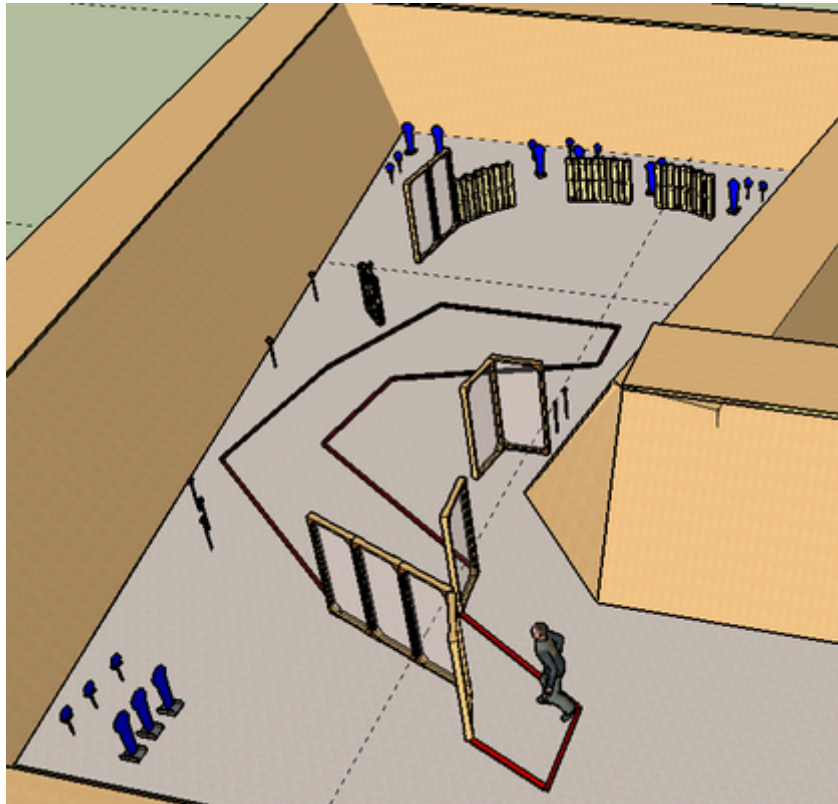

1. Move!

CoF	Comstock - Long	Points	140 p
Targets	9 popper, 11 plates, 8 frangible, Total 28 targets	Min rounds	28
Firearm	Shotgun	Match-%	22.58%

Procedure	Lähtö merkitystä paikasta, ase ladattuna käsissä (option 1.). Äänimerkistä ammu maalit rajatulta alueelta. Start from marked place, gun loaded in hands (option 1.). From signal shoot targets from designated area.
Starting position	Gun loaded in hands (option 1.)
Firearm ready condition	
Start on	Audible signal
Stop on	Last shot
Penalties	As per current edition of rules
Safety angles	L/R
Setup notes	

2. 8 to go

CoF	Comstock - Short	Points	40 p
Targets	8 plates, Total 8 targets	Min rounds	8
Firearm	Shotgun	Match-%	6.45%

Procedure	Aloitus merkitystä paikasta, ase ladattuna käsissä (option 1.). Äänimerkistä ammu maalit rajatulta alueelta. Start from marked place, gun loaded in hands (option 1.). From signal shoot targets from marked area.
Starting position	Gun loaded in hands (option 1.)
Firearm ready condition	
Start on	Audible signal
Stop on	Last shot
Penalties	As per current edition of rules
Safety angles	L/R
Setup notes	