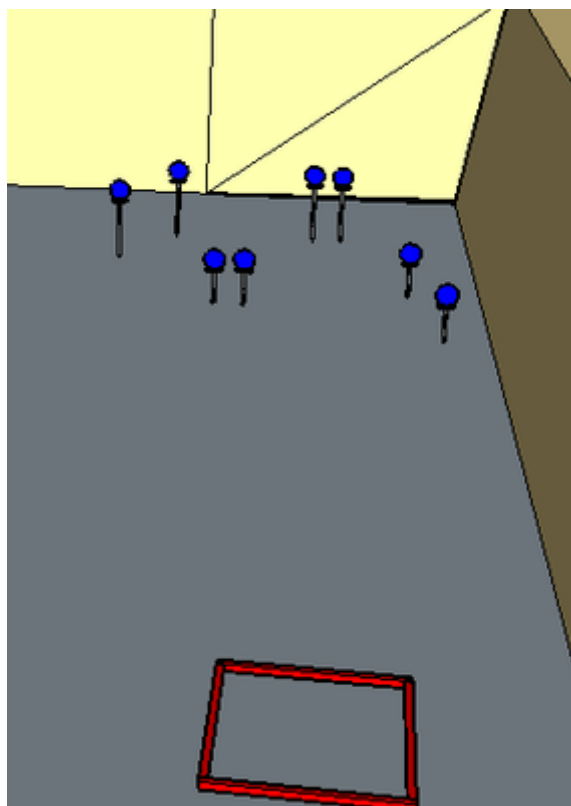

1. Move!

CoF	Comstock - Long	Points	140 p
Targets	9 popper, 11 plates, 8 frangible, Total 28 targets	Min rounds	28
Firearm	Shotgun	Match-%	22.58%

Procedure	Lähtö merkitystä paikasta, ase ladattuna käsissä (option 1.). Äänimerkistä ammu maalit rajatulta alueelta. Start from marked place, gun loaded in hands (option 1.). From signal shoot targets from designated area.
Starting position	Gun loaded in hands (option 1.)
Firearm ready condition	
Start on	Audible signal
Stop on	Last shot
Penalties	As per current edition of rules
Safety angles	L/R
Setup notes	

2. 8 to go

CoF	Comstock - Short	Points	40 p
Targets	8 plates, Total 8 targets	Min rounds	8
Firearm	Shotgun	Match-%	6.45%

Procedure	Aloitus merkitystä paikasta, ase ladattuna käsissä (option 1.). Äänimerkistä ammu maalit rajatulta alueelta. Start from marked place, gun loaded in hands (option 1.). From signal shoot targets from marked area.
Starting position	Gun loaded in hands (option 1.)
Firearm ready condition	
Start on	Audible signal
Stop on	Last shot
Penalties	As per current edition of rules
Safety angles	L/R
Setup notes	

3. Load up!

CoF	Comstock - Short	Points	40 p
Targets	8 plates, Total 8 targets	Min rounds	8
Firearm	Shotgun	Match-%	6.45%

Procedure	Aloitus merkitystä paikasta, ase tyhjänä (option 3.). Äänimerkistä ammu maalit merkitystä paikasta. Start from marked place, gun empty in hands (option 3.). From signal shoot targets from marked place.
Starting position	Gun empty in hands (option 3.)
Firearm ready condition	
Start on	Audible signal
Stop on	Last shot
Penalties	As per current edition of rules
Safety angles	L/R
Setup notes	