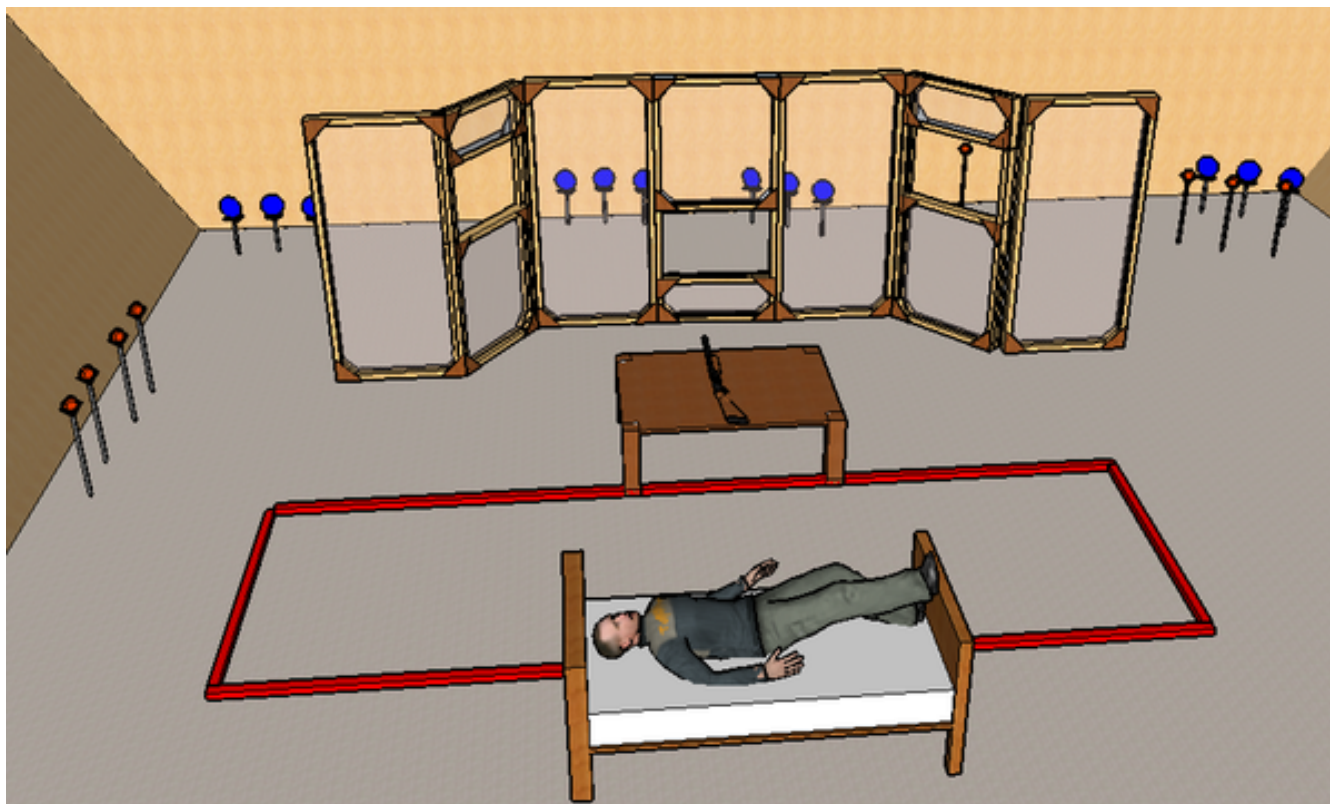

2. 8 to go

CoF	Comstock - Short	Points	40 p
Targets	8 plates, Total 8 targets	Min rounds	8
Firearm	Shotgun	Match-%	6.45%

Procedure	Aloitus merkitystä paikasta, ase ladattuna käsissä (option 1.). Äänimerkistä ammu maalit rajatulta alueelta. Start from marked place, gun loaded in hands (option 1.). From signal shoot targets from marked area.
Starting position	Gun loaded in hands (option 1.)
Firearm ready condition	
Start on	Audible signal
Stop on	Last shot
Penalties	As per current edition of rules
Safety angles	L/R
Setup notes	

4. The morning after

CoF	Comstock - Long	Points	100 p
Targets	12 plates, 8 frangible, Total 20 targets	Min rounds	20
Firearm	Shotgun	Match-%	16.13%

Procedure	Lähtö normaalisti maaten sängyllä, ase pöydällä merkityssä kohdassa ladattuna pesä tyhjänä (option 2.). Äänimerkistä ammu maalit rajatulta alueelta. Start laying normally on the bed, gun in marked place on the table, magazine loaded chamber empty (option 2.). From signal shoot targets from designated area.
Starting position	Gun magazine loaded chamber empty (option 2.)
Firearm ready condition	
Start on	Audible signal
Stop on	Last shot
Penalties	As per current edition of rules
Safety angles	L/R
Setup notes	