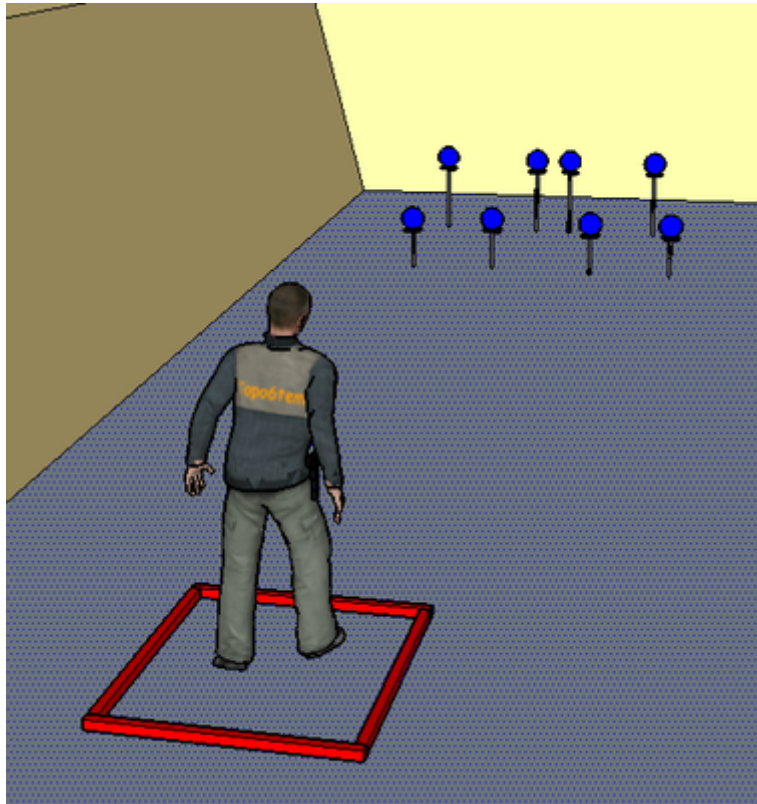

1. Move!

CoF	Comstock - Long	Points	140 p
Targets	9 popper, 11 plates, 8 frangible, Total 28 targets	Min rounds	28
Firearm	Shotgun	Match-%	22.58%

Procedure	Lähtö merkitystä paikasta, ase ladattuna käsissä (option 1.). Äänimerkistä ammu maalit rajatulta alueelta. Start from marked place, gun loaded in hands (option 1.). From signal shoot targets from designated area.
Starting position	Gun loaded in hands (option 1.)
Firearm ready condition	
Start on	Audible signal
Stop on	Last shot
Penalties	As per current edition of rules
Safety angles	L/R
Setup notes	

2. 8 to go

CoF	Comstock - Short	Points	40 p
Targets	8 plates, Total 8 targets	Min rounds	8
Firearm	Shotgun	Match-%	6.45%

Procedure	Aloitus merkitystä paikasta, ase ladattuna käsissä (option 1.). Äänimerkistä ammu maalit rajatulta alueelta. Start from marked place, gun loaded in hands (option 1.). From signal shoot targets from marked area.
Starting position	Gun loaded in hands (option 1.)
Firearm ready condition	
Start on	Audible signal
Stop on	Last shot
Penalties	As per current edition of rules
Safety angles	L/R
Setup notes	

3. Load up!

CoF	Comstock - Short	Points	40 p
Targets	8 plates, Total 8 targets	Min rounds	8
Firearm	Shotgun	Match-%	6.45%

Procedure	Aloitus merkitystä paikasta, ase tyhjänä (option 3.). Äänimerkistä ammu maalit merkitystä paikasta. Start from marked place, gun empty in hands (option 3.). From signal shoot targets from marked place.
Starting position	Gun empty in hands (option 3.)
Firearm ready condition	
Start on	Audible signal
Stop on	Last shot
Penalties	As per current edition of rules
Safety angles	L/R
Setup notes	