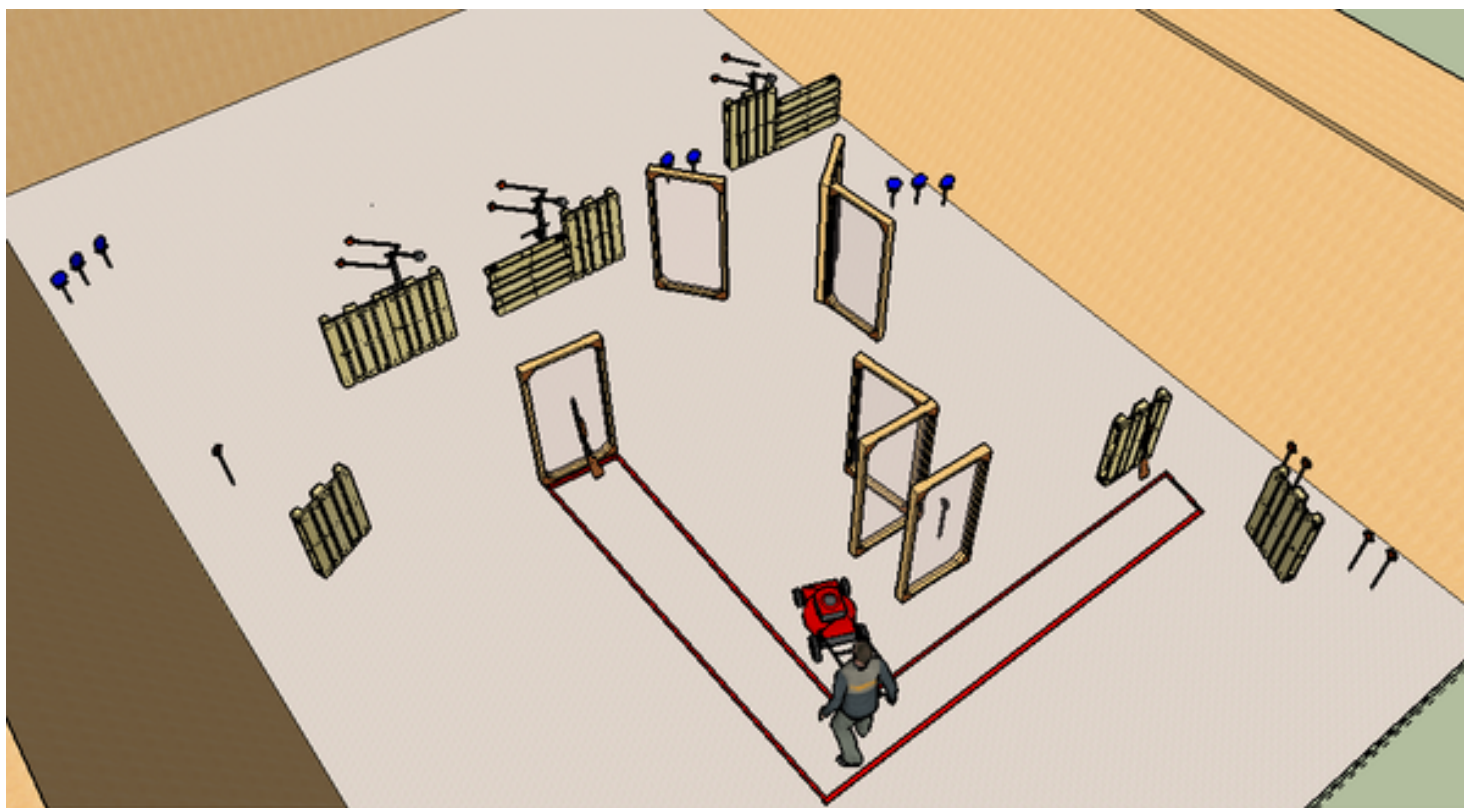

5. Lawn mower man

CoF	Comstock - Long	Points	100 p
Targets	8 plates, 12 frangible, Total 20 targets	Min rounds	20
Firearm	Shotgun	Match-%	16.13%

Procedure	Lähtö normaalisti seisten leikkurin takana, käynnistysnaru vahvemmassa kädessä heikompi käsi leikkurin kahvalla. Ase merkityssä paikassa A tai B ladattuna pesä tyhjänä (option 2.). Äänimerkistä ammu maalit rajatulta alueelta. Start standing normally behind the lawn mower, starting cable in strong hand, weak hand on the handle. Gun in the marked place A or B magazine loaded chamber empty (option 2.). From signal shoot targets from designated area.
Starting position	Gun magazine loaded chamber empty (option 2.)
Firearm ready condition	
Start on	Audible signal
Stop on	Last shot
Penalties	As per current edition of rules
Safety angles	L/R
Setup notes