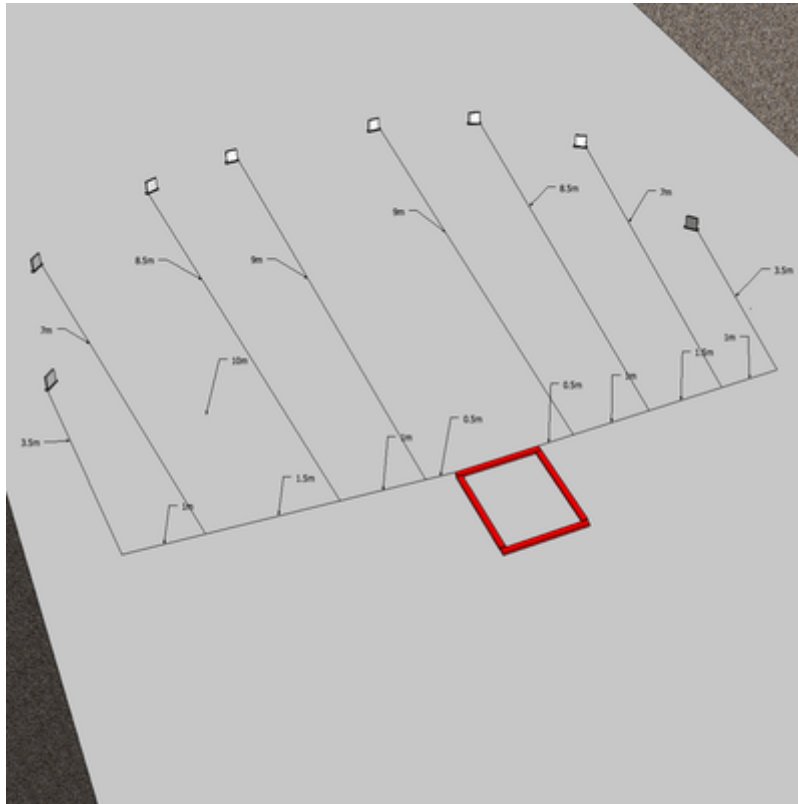

13.

CoF	Comstock - Short	Points	40 p
Targets	8 plates, Total 8 targets	Min rounds	8
Firearm	Shotgun	Match-%	33.33%

Procedure	On signal shoot all targets as visible. Gun loaded option 1
Starting position	Standing in box
Firearm ready condition	
Start on	Audible signal
Stop on	Last shot
Penalties	As per current edition of rules
Safety angles	L/R
Setup notes