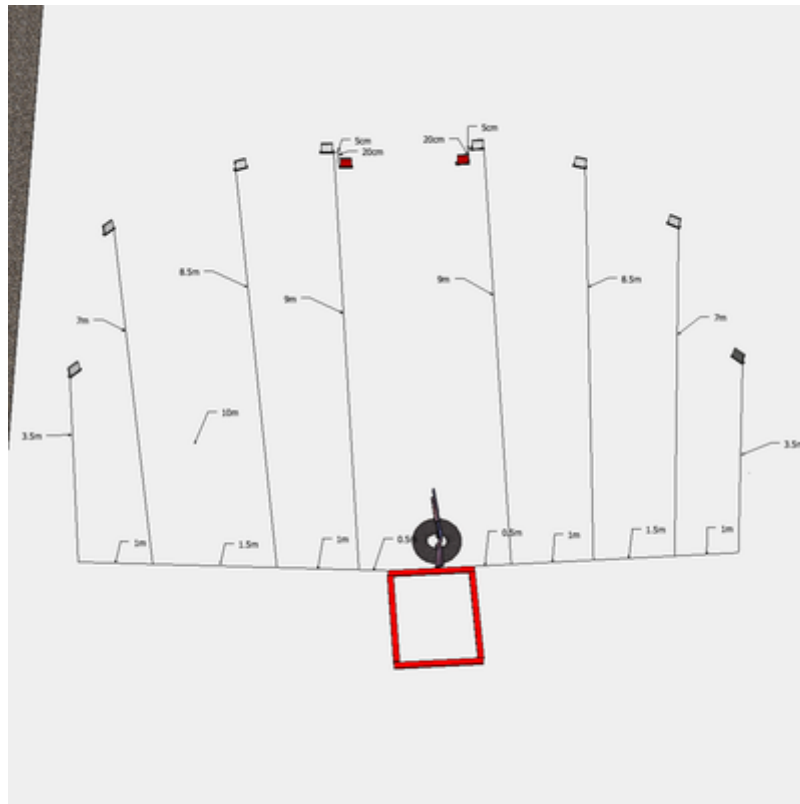

11.

| | | | |
|---------|---------------------------------------|------------|--------|
| CoF | Comstock - Short | Points | 40 p |
| Targets | 8 plates, 2 no-shoot, Total 8 targets | Min rounds | 8 |
| Firearm | Shotgun | Match-% | 33.33% |

| | |
|-------------------------|---|
| Procedure | Gun placed anywhere on tyre unloaded option 3. At the start signal shoot all the targets. |
| Starting position | Standing in box straight up arms to the side. |
| Firearm ready condition | |
| Start on | Audible signal |
| Stop on | Last shot |
| Penalties | As per current edition of rules |
| Safety angles | L/R |
| Setup notes | |