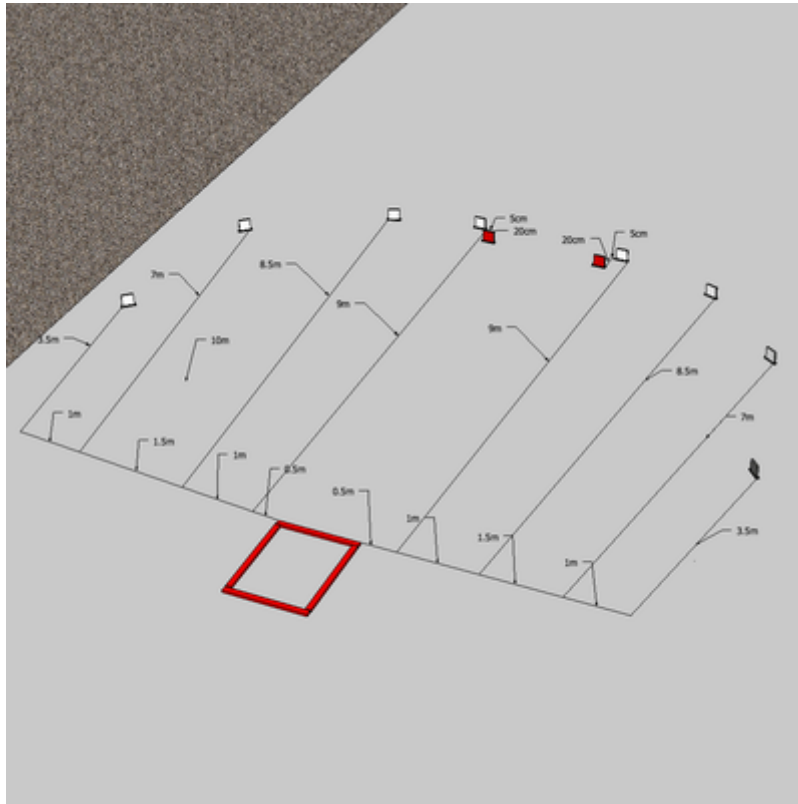

11.

| | | | |
|---------|---------------------------------------|------------|--------|
| CoF | Comstock - Short | Points | 40 p |
| Targets | 8 plates, 2 no-shoot, Total 8 targets | Min rounds | 8 |
| Firearm | Shotgun | Match-% | 33.33% |

| | |
|-------------------------|---|
| Procedure | Gun placed anywhere on tyre unloaded option 3. At the start signal shoot all the targets. |
| Starting position | Standing in box straight up arms to the side. |
| Firearm ready condition | |
| Start on | Audible signal |
| Stop on | Last shot |
| Penalties | As per current edition of rules |
| Safety angles | L/R |
| Setup notes | |

12.

| | | | |
|---------|---------------------------------------|------------|--------|
| CoF | Comstock - Short | Points | 40 p |
| Targets | 8 plates, 2 no-shoot, Total 8 targets | Min rounds | 8 |
| Firearm | Shotgun | Match-% | 33.33% |