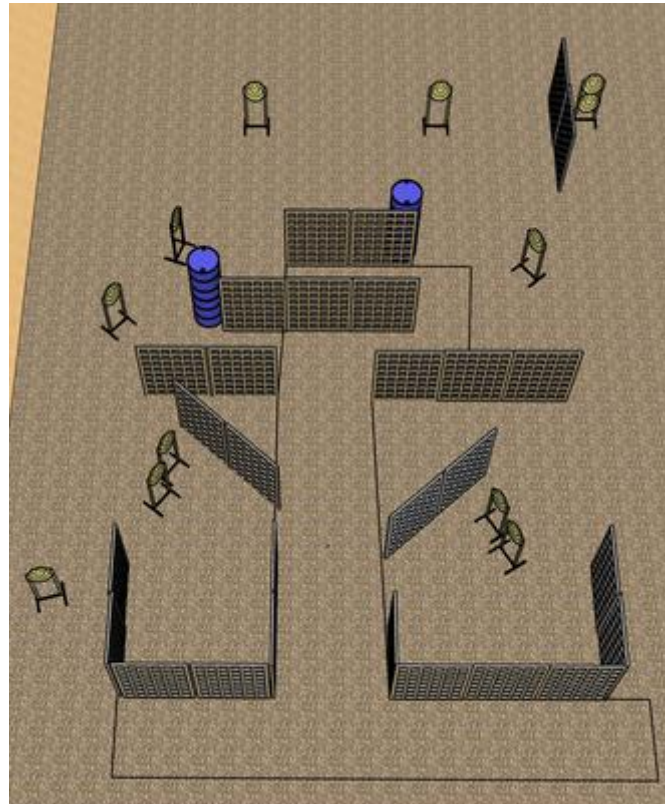

1. Talossa ja puutarhassa

No image

CoF	Comstock - Long	Points	140 p
Targets	14 paper, 4 no-shoot, Total 14 targets	Min rounds	28
Firearm	Handgun	Match-%	29.17%

Procedure	Note for PCC, rule 15: only weak hand is required to touch the wall
Starting position	Hands touching the wall at marked locations
Firearm ready condition	Gun loaded & holstered
Start on	Audible signal
Stop on	Last shot
Penalties	As per current edition of rules
Safety angles	L/R
Setup notes	

2. Aitan sivut

CoF	Comstock - Medium	Points	100 p
Targets	9 paper, 2 plates, 4 no-shoot, Total 11 targets	Min rounds	20
Firearm	Handgun	Match-%	20.83%

Procedure	
Starting position	
Firearm ready condition	Gun loaded & holstered
Start on	Audible signal
Stop on	Last shot
Penalties	As per current edition of rules
Safety angles	L/R
Setup notes	

3. Kuja

CoF	Comstock - Medium	Points	120 p
Targets	12 paper, 3 no-shoot, Total 12 targets	Min rounds	24
Firearm	Handgun	Match-%	25.00%

Procedure	
Starting position	
Firearm ready condition	Gun loaded & holstered
Start on	Audible signal
Stop on	Last shot
Penalties	As per current edition of rules
Safety angles	L/R
Setup notes	