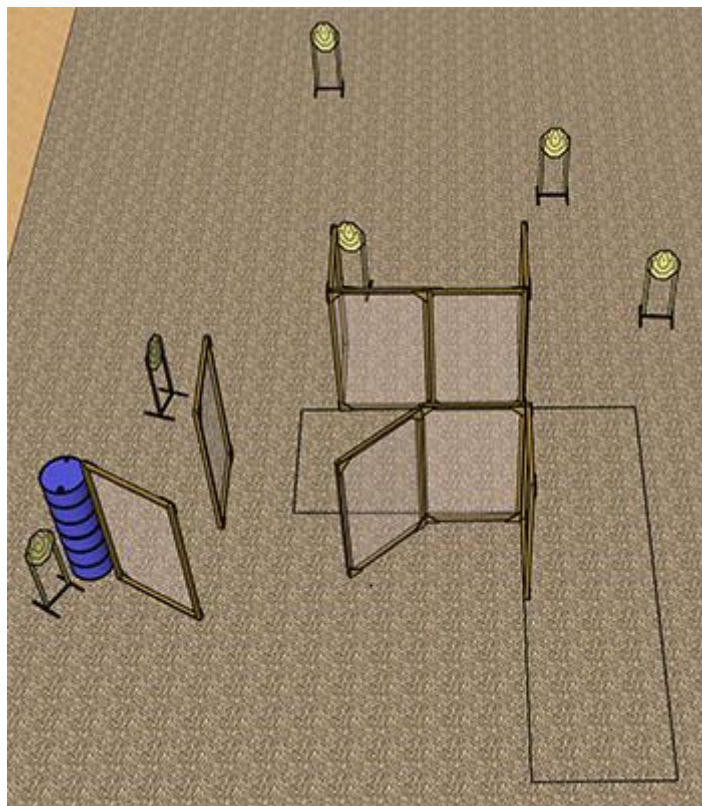

5. Etätyö

CoF	Comstock - Short	Points	60 p
Targets	6 paper, 1 no-shoot, Total 6 targets	Min rounds	12
Firearm	Handgun	Match-%	12.50%

Procedure	Strong hand only. Note for PCC, rule 14: the PCC is to be shouldered on the weak hand side, trigger pulled with the weak hand. Both hands may be on the gun
Starting position	
Firearm ready condition	Gun loaded & holstered
Start on	Audible signal
Stop on	Last shot
Penalties	As per current edition of rules
Safety angles	L/R
Setup notes