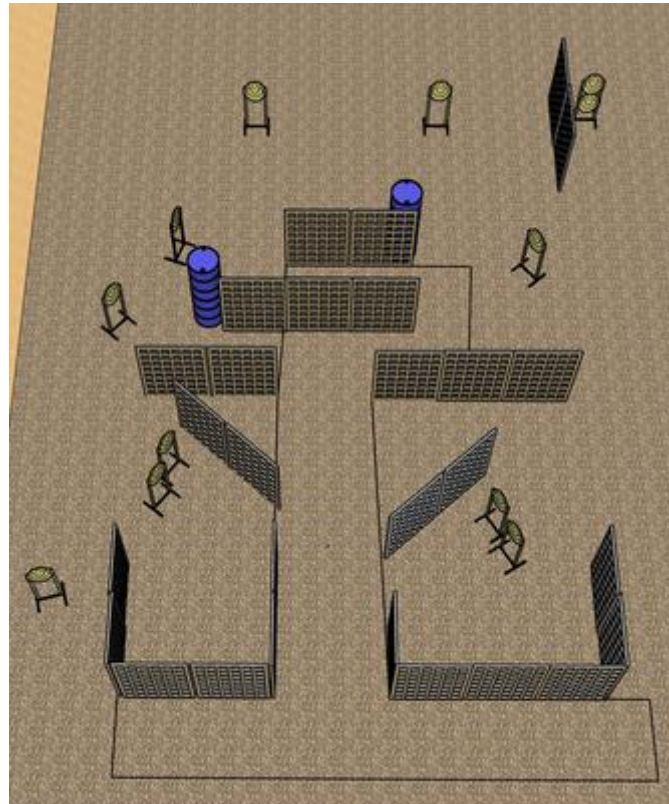

1. Talossa ja puutarhassa

No image

CoF	Comstock - Long	Points	140 p
Targets	14 paper, 4 no-shoot, Total 14 targets	Min rounds	28
Firearm	Handgun	Match-%	29.17%

Procedure	Note for PCC, rule 15: only weak hand is required to touch the wall
Starting position	Hands touching the wall at marked locations
Firearm ready condition	Gun loaded & holstered
Start on	Audible signal
Stop on	Last shot
Penalties	As per current edition of rules
Safety angles	L/R
Setup notes	

2. Aitan sivut

CoF	Comstock - Medium	Points	100 p
Targets	9 paper, 2 plates, 4 no-shoot, Total 11 targets	Min rounds	20
Firearm	Handgun	Match-%	20.83%

Procedure	
Starting position	
Firearm ready condition	Gun loaded & holstered
Start on	Audible signal
Stop on	Last shot
Penalties	As per current edition of rules
Safety angles	L/R
Setup notes	

3. Kuja

CoF	Comstock - Medium	Points	120 p
Targets	12 paper, 3 no-shoot, Total 12 targets	Min rounds	24
Firearm	Handgun	Match-%	25.00%

Procedure	
Starting position	
Firearm ready condition	Gun loaded & holstered
Start on	Audible signal
Stop on	Last shot
Penalties	As per current edition of rules
Safety angles	L/R
Setup notes	