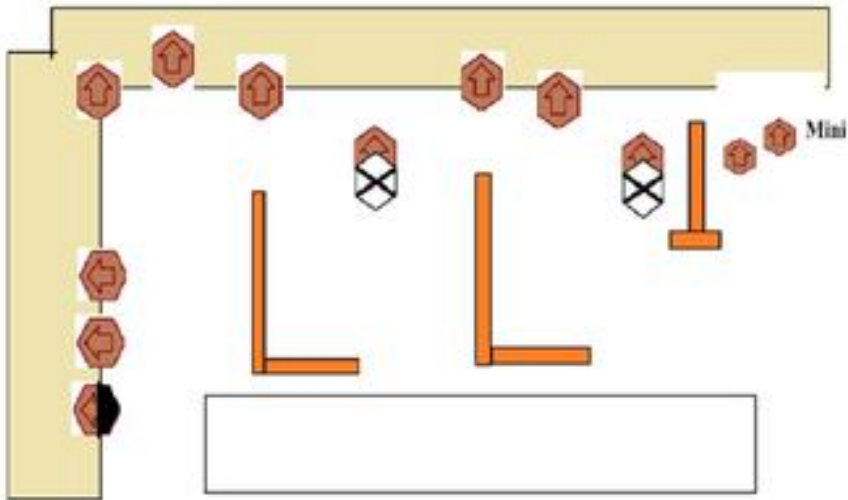

5. 50 Yard Vänster - ombyggd

CoF	Comstock - Medium	Points	120 p
Targets	12 paper, 2 no-shoot, Total 12 targets	Min rounds	24
Firearm	Handgun	Match-%	23.08%

Procedure	On signal - Engage
Starting position	Standing
Firearm ready condition	
Start on	Audible signal
Stop on	Last shot
Penalties	
Safety angles	L/R
Setup notes