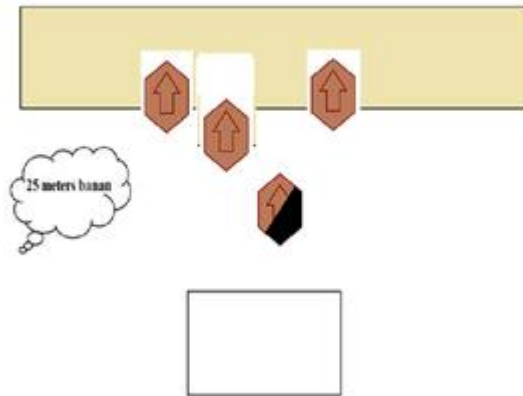

3. 25 meters banan

CoF	Comstock - Short	Points	40 p
Targets	4 paper, Total 4 targets	Min rounds	8
Firearm	Handgun	Match-%	7.69%

Procedure	On signal - engage
Starting position	Standing
Firearm ready condition	
Start on	Audible signal
Stop on	Last shot
Penalties	
Safety angles	L/R
Setup notes