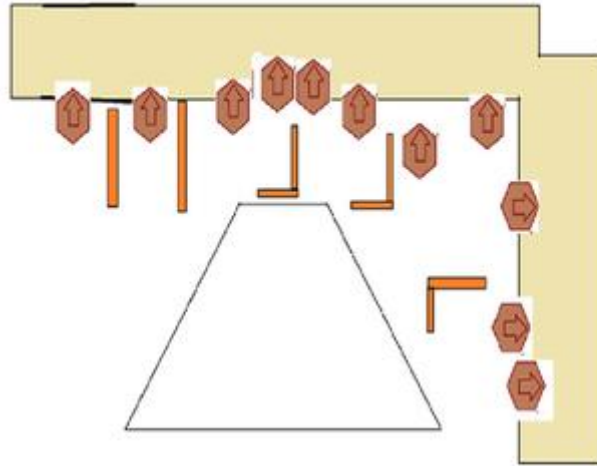

1. 50 Yard Vänster

CoF	Comstock - Short	Points	60 p
Targets	12 paper, Total 12 targets	Min rounds	12
Firearm	Handgun	Match-%	11.54%

Procedure	On signal - engage targets with minimum of 1 round each - best hit/target will score.
Starting position	Standing
Firearm ready condition	
Start on	Audible signal
Stop on	Last shot
Penalties	
Safety angles	L/R
Setup notes	

2. 50 Yard Höger

CoF	Comstock - Medium	Points	110 p
Targets	11 paper, Total 11 targets	Min rounds	22
Firearm	Handgun	Match-%	21.15%

Procedure	On signal - Engage!
Starting position	Standing
Firearm ready condition	
Start on	Audible signal
Stop on	Last shot
Penalties	
Safety angles	L/R
Setup notes	