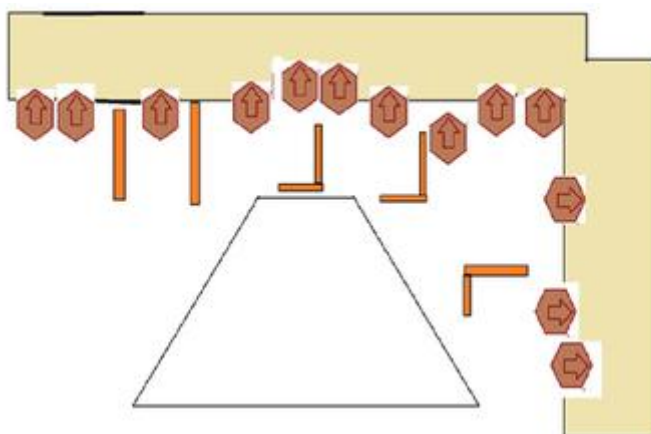

6. 50 yard Höger - Ombyggd

CoF	Comstock - Long	Points	130 p
Targets	13 paper, Total 13 targets	Min rounds	26
Firearm	Handgun	Match-%	25.00%

Procedure	On signal - Engage
Starting position	Standing
Firearm ready condition	
Start on	Audible signal
Stop on	Last shot
Penalties	
Safety angles	L/R
Setup notes