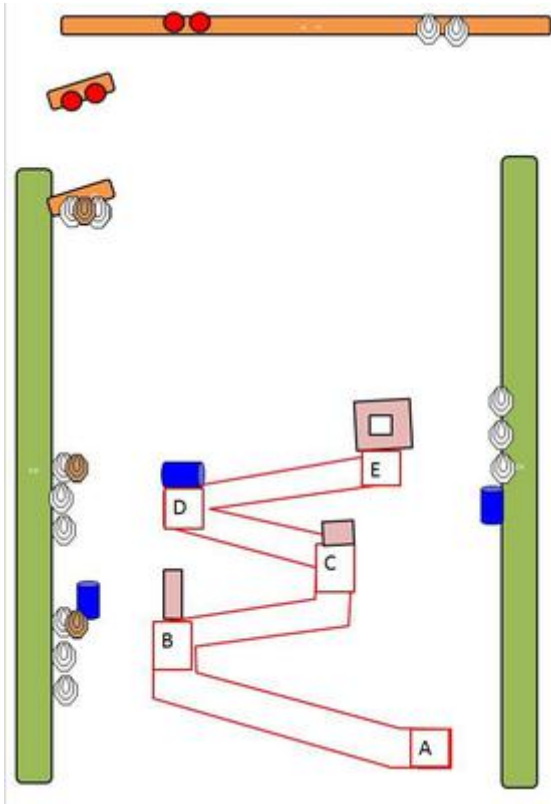

5. A1-200m: *All inclusive*

CoF	Comstock - Long	Points	250 p
Targets	13 paper, 12 plates, 3 no-shoot, (with 12 10p), Total 25 targets	Min rounds	38
Firearm	Rifle	Match-%	31.25%

Procedure	On signal, engage targets. IPSC target at 200m must be shot from "A". IPSC target at 50m must be shot from "B". P1-P4 must be shot from "C". P5-P8 must be shot from "D". P9-P12 must be shot from "E".
Starting position	Standing relaxed with heels touching mark.
Firearm ready condition	Option 1
Start on	Audible signal
Stop on	Last shot
Penalties	As per current edition of rules
Safety angles	L/R
Setup notes	Stagedesign: Jonatan L