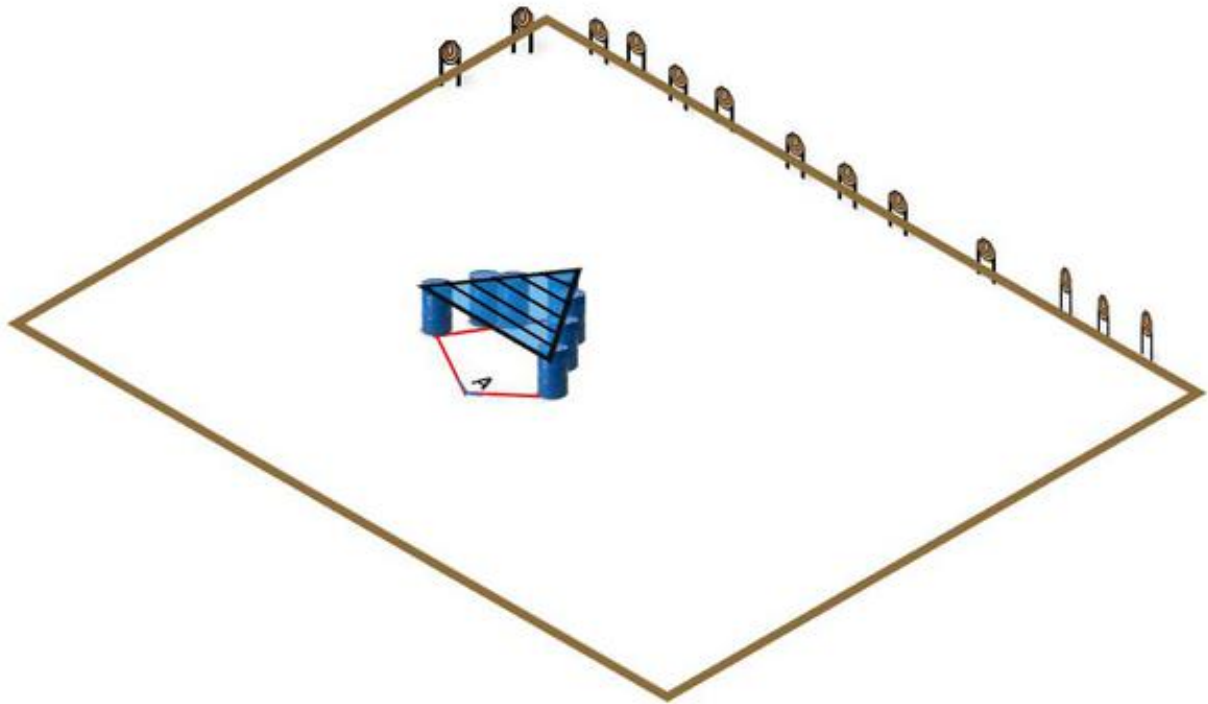

1. C-50m: "Cooper roof"

CoF	Comstock - Long	Points	130 p
Targets	13 paper, Total 13 targets	Min rounds	26
Firearm	Rifle	Match-%	16.25%

Procedure	On signal engage all targets from within area. Roof stick that falls down will occur one procedural error.
Starting position	Standing relaxed, heels touching mark at A
Firearm ready condition	Option 3. Rifle on one barrel and all magazine on other barrel
Start on	Audible signal
Stop on	Last shot
Penalties	As per current edition of rules
Safety angles	L/R
Setup notes	Stagedesign: Nicola & Eddie

2. B1-300m: *Longrange&unsupported;*

CoF	Comstock - Medium	Points	120 p
Targets	12 plates, (with 12 10p), Total 12 targets	Min rounds	12
Firearm	Rifle	Match-%	15.00%

Procedure	P1-P4 must be shot from "A". P5-P8 must be shot thru window in wall. P9-P12 must be shot from roof (no part of body touching ground)
Starting position	Standing relaxed at A
Firearm ready condition	Option 1, rifle barrel in plastic tube.
Start on	Audible signal
Stop on	Last shot
Penalties	As per current edition of rules
Safety angles	L/R
Setup notes	Stagedesign: Anders N

3. B3-75m: *Swingers&Co;*

CoF	Comstock - Long	Points	130 p
Targets	12 paper, 1 plates, 3 no-shoot, (with 1 10p), Total 13 targets	Min rounds	25
Firearm	Rifle	Match-%	16.25%

Procedure	Engage targets from within area. P1 releases T9+T10.
Starting position	Standing relaxed with heels touching mark
Firearm ready condition	Option 1
Start on	Audible signal
Stop on	Last shot
Penalties	As per current edition of rules
Safety angles	L/R
Setup notes	Stagedesign: Leif M