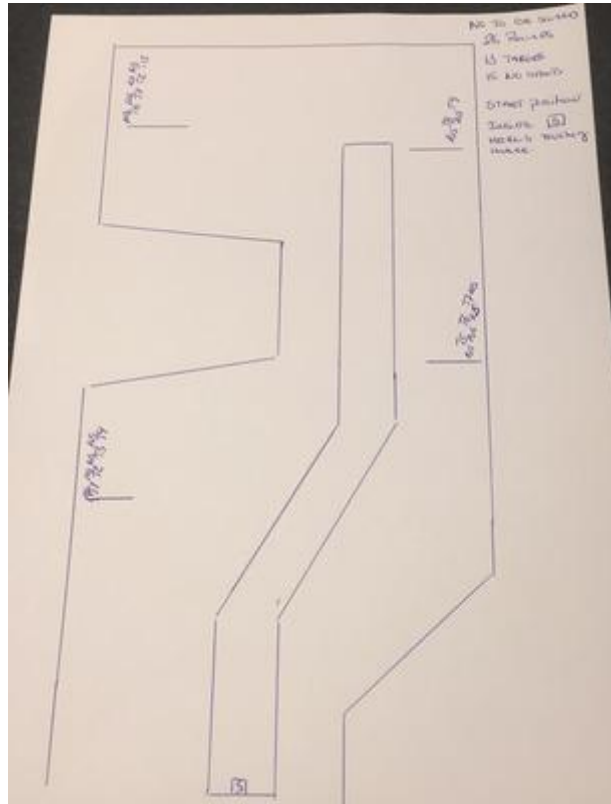

4. IPSCBay1: *Run&Gun;*

CoF	Comstock - Long	Points	170 p
Targets	13 paper, 4 plates, 15 no-shoot, (with 4 10p), Total 17 targets	Min rounds	30
Firearm	Rifle	Match-%	21.25%

Procedure	Engage targets from within area.
Starting position	Standing relaxed with heels touching mark.
Firearm ready condition	Option 1
Start on	Audible signal
Stop on	Last shot
Penalties	As per current edition of rules
Safety angles	L/R
Setup notes	Stagedesign: Karsten A