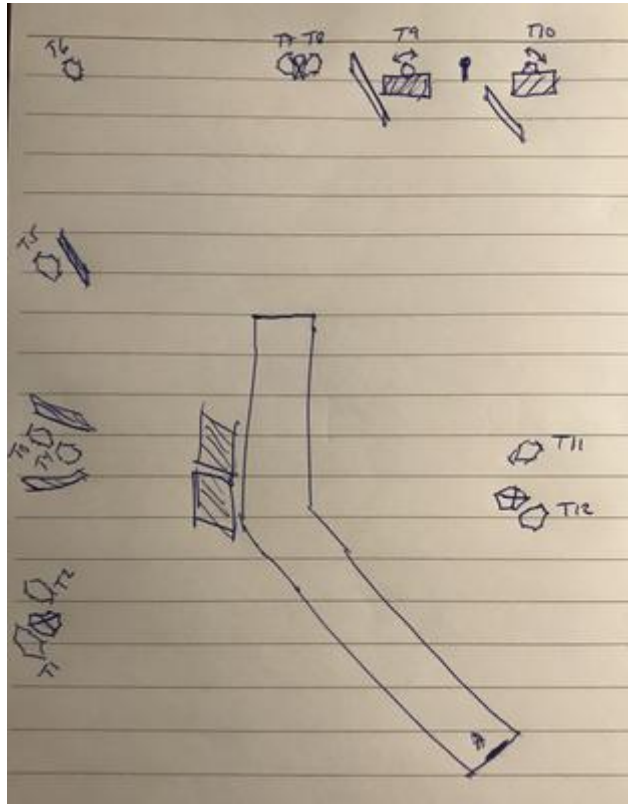

1. C-50m: "Cooper roof"

CoF	Comstock - Long	Points	130 p
Targets	13 paper, Total 13 targets	Min rounds	26
Firearm	Rifle	Match-%	16.25%

Procedure	On signal engage all targets from within area. Roof stick that falls down will occur one procedural error.
Starting position	Standing relaxed, heels touching mark at A
Firearm ready condition	Option 3. Rifle on one barrel and all magazine on other barrel
Start on	Audible signal
Stop on	Last shot
Penalties	As per current edition of rules
Safety angles	L/R
Setup notes	Stagedesign: Nicola & Eddie

2. B1-300m: *Longrange&unsupported;*

CoF	Comstock - Medium	Points	120 p
Targets	12 plates, (with 12 10p), Total 12 targets	Min rounds	12
Firearm	Rifle	Match-%	15.00%

Procedure	P1-P4 must be shot from "A". P5-P8 must be shot thru window in wall. P9-P12 must be shot from roof (no part of body touching ground)
Starting position	Standing relaxed at A
Firearm ready condition	Option 1, rifle barrel in plastic tube.
Start on	Audible signal
Stop on	Last shot
Penalties	As per current edition of rules
Safety angles	L/R
Setup notes	Stagedesign: Anders N

3. B3-75m: *Swingers&Co;*

CoF	Comstock - Long	Points	130 p
Targets	12 paper, 1 plates, 3 no-shoot, (with 1 10p), Total 13 targets	Min rounds	25
Firearm	Rifle	Match-%	16.25%

Procedure	Engage targets from within area. P1 releases T9+T10.
Starting position	Standing relaxed with heels touching mark
Firearm ready condition	Option 1
Start on	Audible signal
Stop on	Last shot
Penalties	As per current edition of rules
Safety angles	L/R
Setup notes	Stagedesign: Leif M