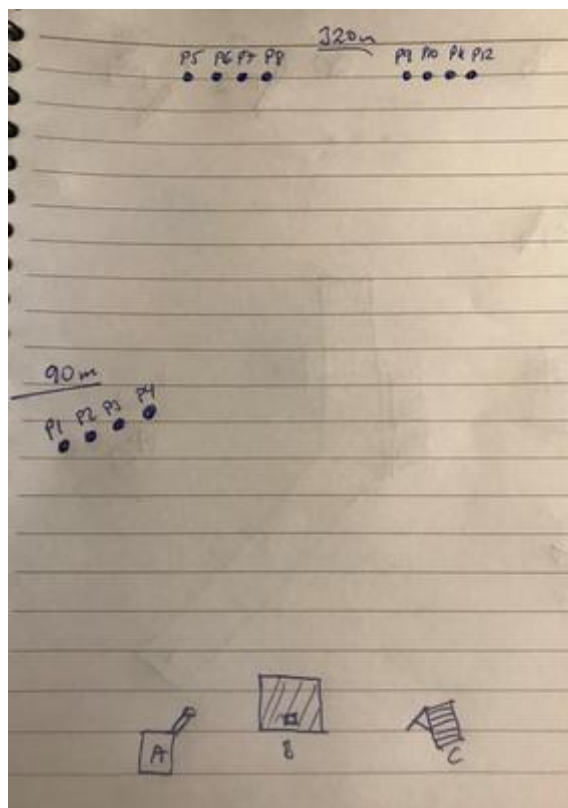

1. C-50m: "Cooper roof"

CoF	Comstock - Long	Points	130 p
Targets	13 paper, Total 13 targets	Min rounds	26
Firearm	Rifle	Match-%	16.25%

Procedure	On signal engage all targets from within area. Roof stick that falls down will occur one procedural error.
Starting position	Standing relaxed, heels touching mark at A
Firearm ready condition	Option 3. Rifle on one barrel and all magazine on other barrel
Start on	Audible signal
Stop on	Last shot
Penalties	As per current edition of rules
Safety angles	L/R
Setup notes	Stagedesign: Nicola & Eddie

2. B1-300m: *Longrange&unsupported;*

CoF	Comstock - Medium	Points	120 p
Targets	12 plates, (with 12 10p), Total 12 targets	Min rounds	12
Firearm	Rifle	Match-%	15.00%

Procedure	P1-P4 must be shot from "A". P5-P8 must be shot thru window in wall. P9-P12 must be shot from roof (no part of body touching ground)
Starting position	Standing relaxed at A
Firearm ready condition	Option 1, rifle barrel in plastic tube.
Start on	Audible signal
Stop on	Last shot
Penalties	As per current edition of rules
Safety angles	L/R
Setup notes	Stagedesign: Anders N

3. B3-75m: *Swingers&Co;*

CoF	Comstock - Long	Points	130 p
Targets	12 paper, 1 plates, 3 no-shoot, (with 1 10p), Total 13 targets	Min rounds	25
Firearm	Rifle	Match-%	16.25%

Procedure	Engage targets from within area. P1 releases T9+T10.
Starting position	Standing relaxed with heels touching mark
Firearm ready condition	Option 1
Start on	Audible signal
Stop on	Last shot
Penalties	As per current edition of rules
Safety angles	L/R
Setup notes	Stagedesign: Leif M