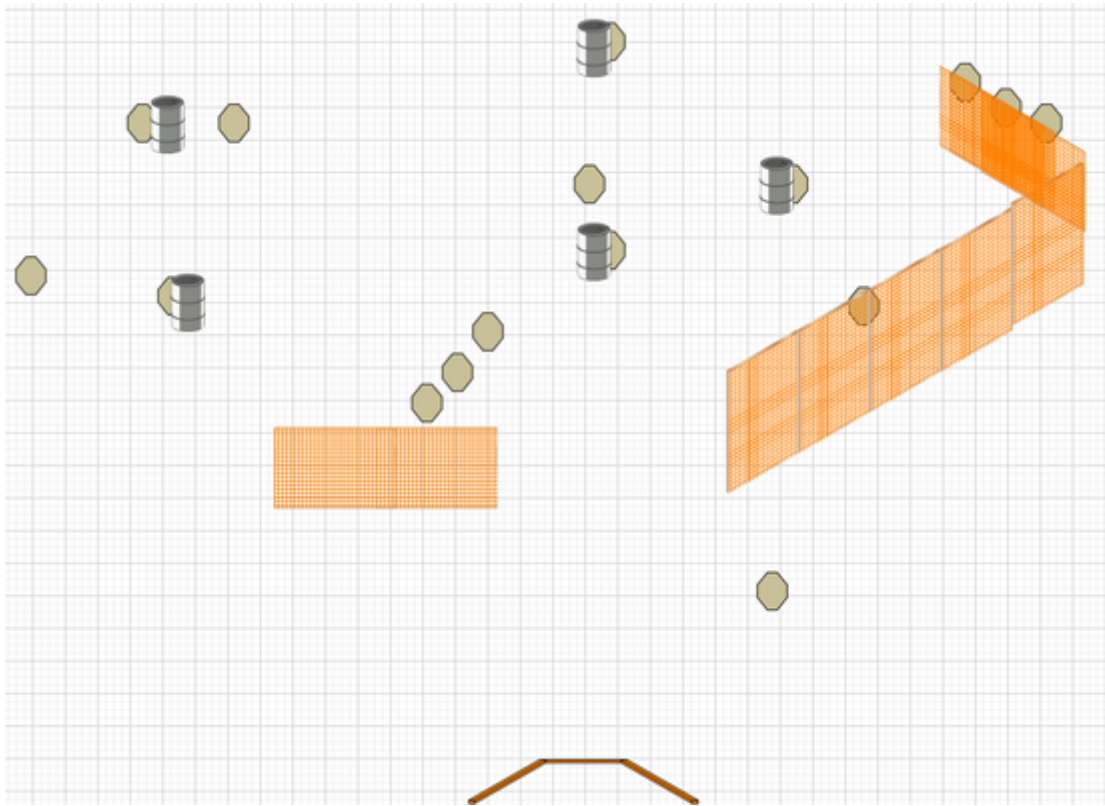

1. High and low

CoF	Comstock - Long	Points	160 p
Targets	16 paper, Total 16 targets	Min rounds	32
Firearm	Mini Rifle	Match-%	27.59%

Procedure	Engage all targets from openings in wall. Low targets from low openings, high targets from high openings. The 2 low targets arrays cannot be engaged after one another.
Starting position	Standing, gun/barrel parallel to the ground.
Firearm ready condition	Option 3
Start on	Audible signal
Stop on	Last shot
Penalties	As per current edition of rules
Safety angles	L/R
Setup notes	

2. Some big, some small.

CoF	Comstock - Medium	Points	80 p
Targets	8 paper, Total 8 targets	Min rounds	16
Firearm	Mini Rifle	Match-%	13.79%

Procedure	Engage standard size targets from anywhere behind faultline. Small targets to be engaged from box/pallet.
Starting position	Standing, gun/barrel parallel to the ground.
Firearm ready condition	Option 1
Start on	Audible signal
Stop on	Last shot
Penalties	As per current edition of rules
Safety angles	L/R
Setup notes	

3. The long run

CoF	Comstock - Long	Points	160 p
Targets	16 paper, Total 16 targets	Min rounds	32
Firearm	Mini Rifle	Match-%	27.59%

Procedure	Engage all targets as you see them.
Starting position	Standing, gun/barrel parallel to the ground. Starting from behind marked line.
Firearm ready condition	Option 3
Start on	Audible signal
Stop on	Last shot
Penalties	As per current edition of rules
Safety angles	L/R
Setup notes	

4. Hit the plates

CoF	Comstock - Medium	Points	60 p
Targets	12 plates, Total 12 targets	Min rounds	12
Firearm	Mini Rifle	Match-%	10.34%

Procedure	Engage all targets from within designated area.
Starting position	Standing, gun/barrel parallel to the ground.
Firearm ready condition	Option 3
Start on	Audible signal
Stop on	Last shot
Penalties	As per current edition of rules
Safety angles	L/R
Setup notes	