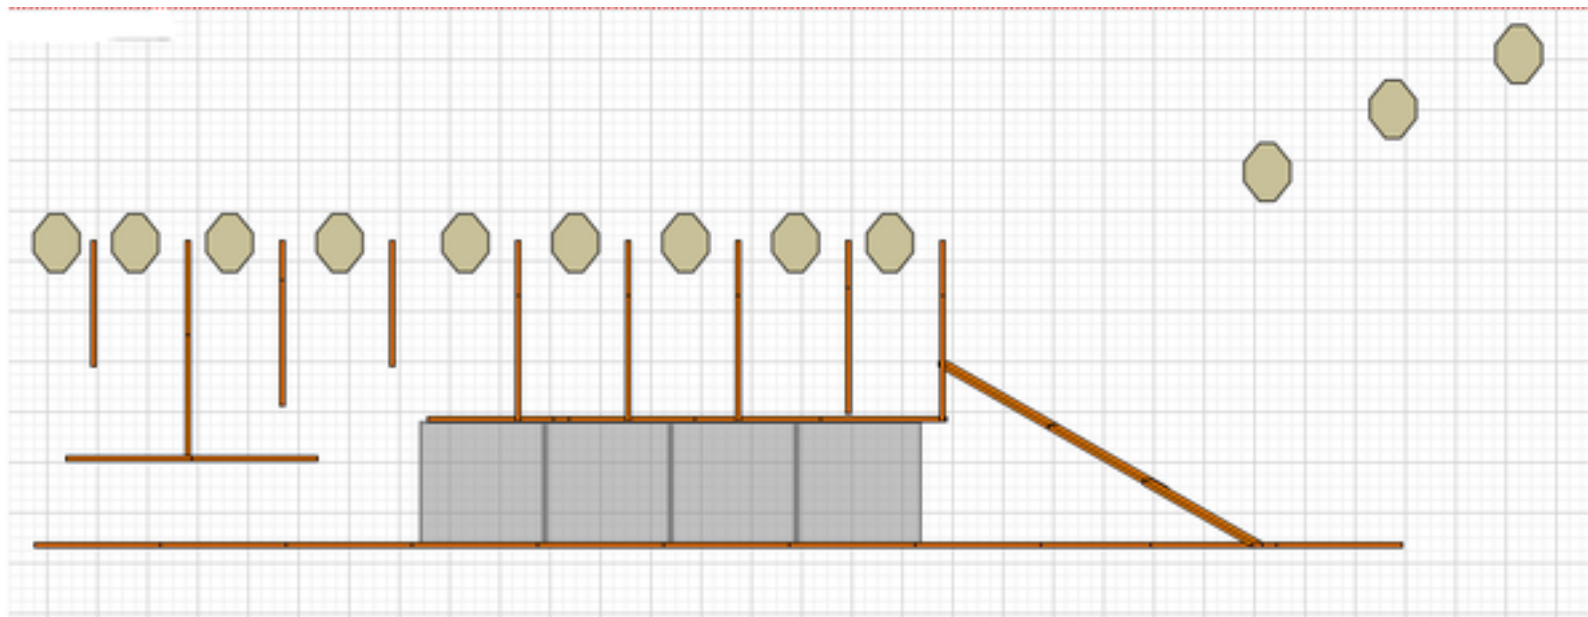

5. Low and tricky

CoF	Comstock - Long	Points	120 p
Targets	12 paper, Total 12 targets	Min rounds	24
Firearm	Mini Rifle	Match-%	20.69%

Procedure	Engage each targets from it's designated opening.
Starting position	Standing, gun/barrel parallell to the ground.
Firearm ready condition	Option 3
Start on	Audible signal
Stop on	Last shot
Penalties	As per current edition of rules
Safety angles	L/R
Setup notes