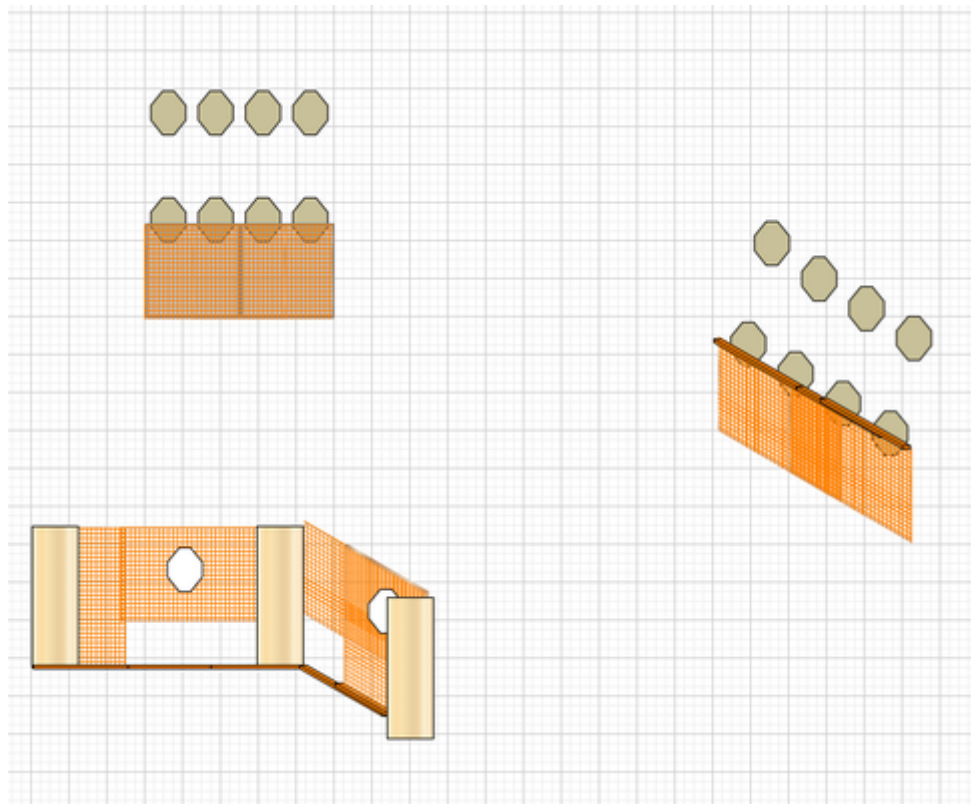

1. High and low

CoF	Comstock - Long	Points	160 p
Targets	16 paper, Total 16 targets	Min rounds	32
Firearm	Mini Rifle	Match-%	27.59%

Procedure	Engage all targets from openings in wall. Low targets from low openings, high targets from high openings. The 2 low targets arrays cannot be engaged after one another.
Starting position	Standing, gun/barrel parallel to the ground.
Firearm ready condition	Option 3
Start on	Audible signal
Stop on	Last shot
Penalties	As per current edition of rules
Safety angles	L/R
Setup notes	

2. Some big, some small.

CoF	Comstock - Medium	Points	80 p
Targets	8 paper, Total 8 targets	Min rounds	16
Firearm	Mini Rifle	Match-%	13.79%

Procedure	Engage standard size targets from anywhere behind faultline. Small targets to be engaged from box/pallet.
Starting position	Standing, gun/barrel parallel to the ground.
Firearm ready condition	Option 1
Start on	Audible signal
Stop on	Last shot
Penalties	As per current edition of rules
Safety angles	L/R
Setup notes	

3. The long run

CoF	Comstock - Long	Points	160 p
Targets	16 paper, Total 16 targets	Min rounds	32
Firearm	Mini Rifle	Match-%	27.59%

Procedure	Engage all targets as you see them.
Starting position	Standing, gun/barrel parallel to the ground. Starting from behind marked line.
Firearm ready condition	Option 3
Start on	Audible signal
Stop on	Last shot
Penalties	As per current edition of rules
Safety angles	L/R
Setup notes	

4. Hit the plates

CoF	Comstock - Medium	Points	60 p
Targets	12 plates, Total 12 targets	Min rounds	12
Firearm	Mini Rifle	Match-%	10.34%

Procedure	Engage all targets from within designated area.
Starting position	Standing, gun/barrel parallel to the ground.
Firearm ready condition	Option 3
Start on	Audible signal
Stop on	Last shot
Penalties	As per current edition of rules
Safety angles	L/R
Setup notes	