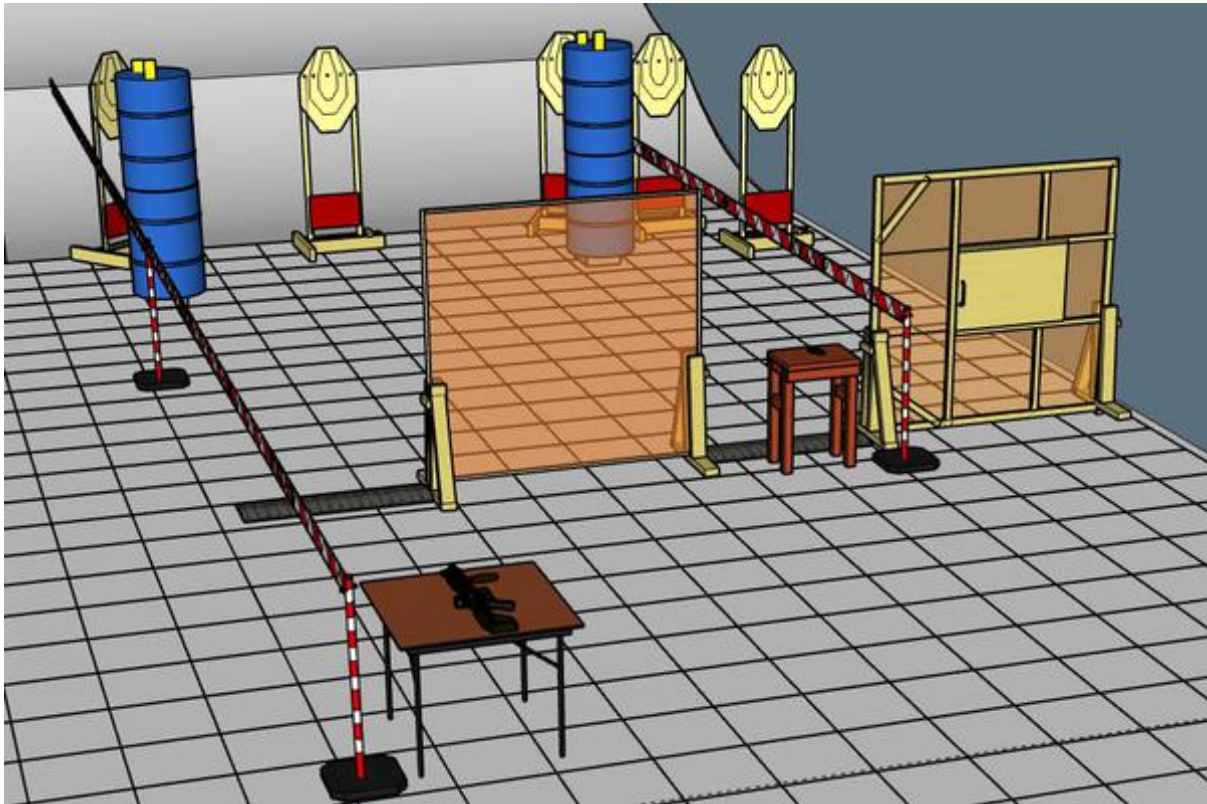

4. Raindeers in the garden

CoF	Comstock - Short	Points	50 p
Targets	5 paper, Total 5 targets	Min rounds	10
Firearm	Rifle	Match-%	11.90%

Procedure	On signal, engage all targets as they become visible within the demarked area. Tiretreads on ground=faultline. Red/white tape=walls extending up/down to infinity.
Starting position	Standing relaxed anywhere.
Firearm ready condition	Option 1.
Start on	Audible signal
Stop on	Last shot
Penalties	As per current edition of rules
Safety angles	Left: 90, Right: 90, Up: Top of berm.
Setup notes