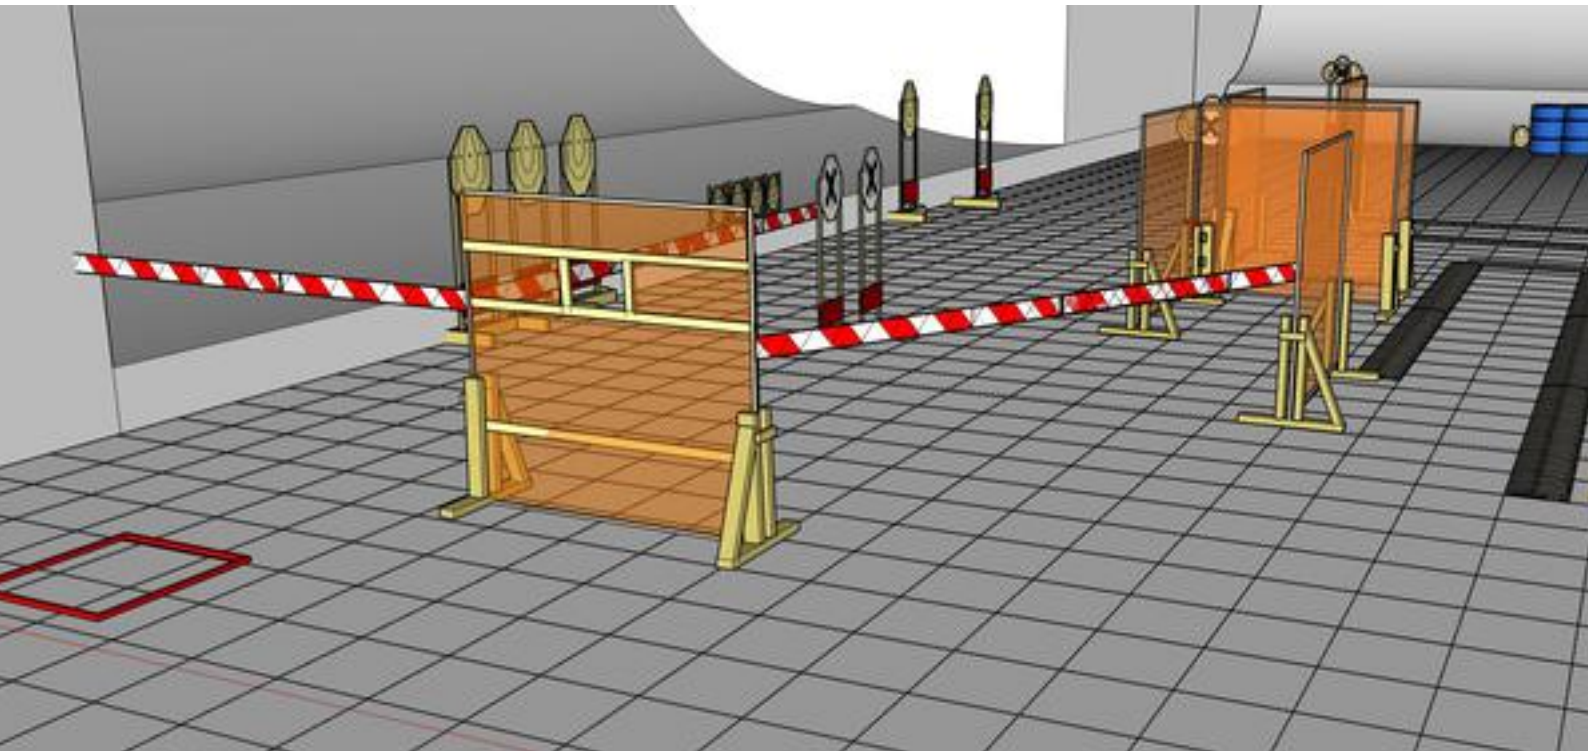

1. Here comes Santa

CoF	Comstock - Long	Points	150 p
Targets	15 paper, 4 no-shoot, Total 15 targets	Min rounds	30
Firearm	Rifle	Match-%	35.71%

Procedure	On signal, engage all targets as they become visible within the demarked area. Tiretreads on ground=faultline. Red/white tape=walls extending up/down to infinity.
Starting position	Standing in box. Gun horizontal at hip-level.
Firearm ready condition	Option 1.
Start on	Audible signal
Stop on	Last shot
Penalties	As per current edition of rules
Safety angles	Left: End of concrete blocks. Right: Orange marker on wall. Up: Top of berm.
Setup notes	

2. Too much christmas pudding

CoF	Comstock - Long	Points	120 p
Targets	12 paper, 4 no-shoot, Total 12 targets	Min rounds	24
Firearm	Rifle	Match-%	28.57%

Procedure	On signal, engage all targets as they become visible within the demarked area. Tiretreads on ground=faultline. All shots must be shot thru apertures. One target array from each aperture. Each shot fired on wrong target array will receive one penalty.
Starting position	Standing anywhere. Gun horizontal at hip-level.
Firearm ready condition	Option 1.
Start on	Audible signal
Stop on	Last shot
Penalties	As per current edition of rules
Safety angles	Left: End of concrete blocks. Right: Orange marker on wall. Up: Top of berm.
Setup notes	

3. Merry christmas

CoF	Comstock - Medium	Points	100 p
Targets	10 paper, 2 no-shoot, Total 10 targets	Min rounds	20
Firearm	Rifle	Match-%	23.81%

Procedure	On signal, engage all targets as they become visible within the demarked area. Tiretreads on ground=faultline. Red/white tape=walls extending up/down to infinity.
Starting position	Standing in corner. Heels touching marks as demonstrated by RO. Gun horizontal at hip-level.
Firearm ready condition	Option 1.
Start on	Audible signal
Stop on	Last shot
Penalties	As per current edition of rules
Safety angles	Left: 90, Right: 90, Up: Top of berm.
Setup notes	