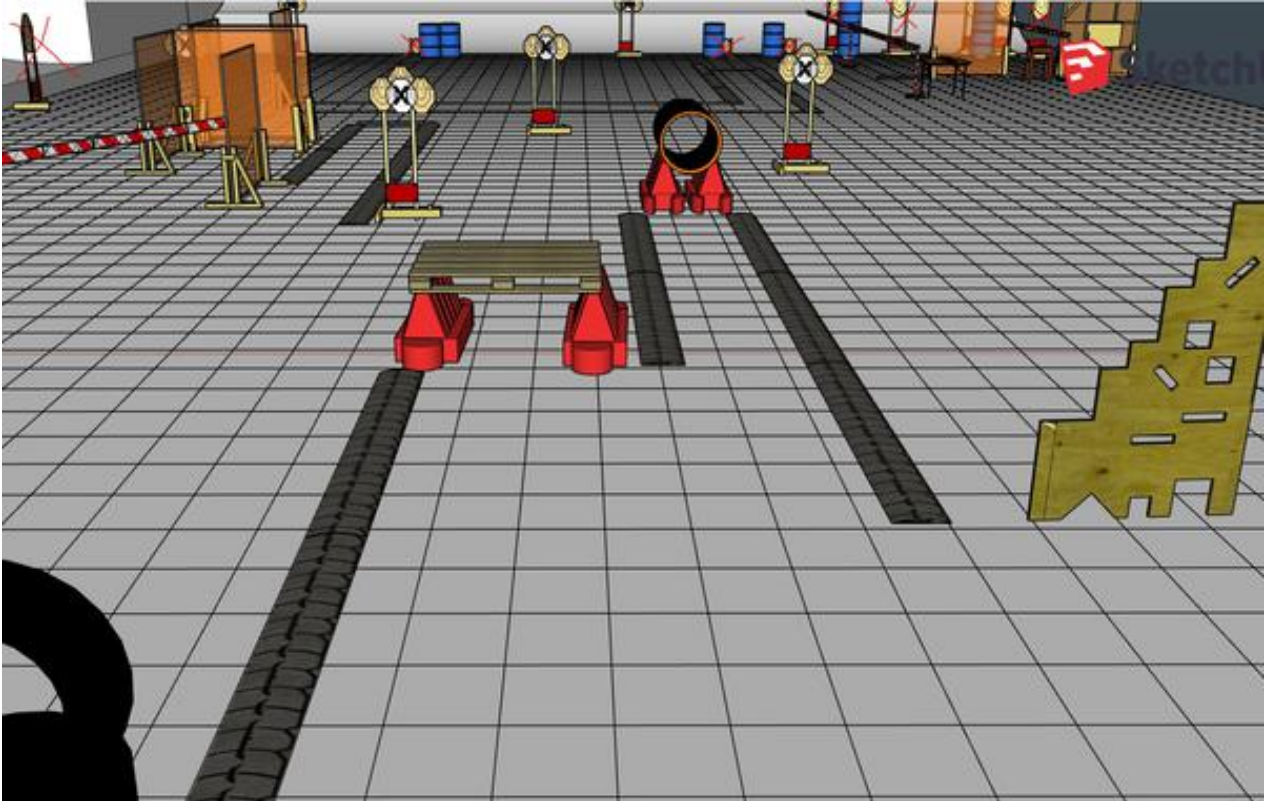

1. Here comes Santa

CoF	Comstock - Long	Points	150 p
Targets	15 paper, 4 no-shoot, Total 15 targets	Min rounds	30
Firearm	Rifle	Match-%	35.71%

Procedure	On signal, engage all targets as they become visible within the demarked area. Tiretreads on ground=faultline. Red/white tape=walls extending up/down to infinity.
Starting position	Standing in box. Gun horizontal at hip-level.
Firearm ready condition	Option 1.
Start on	Audible signal
Stop on	Last shot
Penalties	As per current edition of rules
Safety angles	Left: End of concrete blocks. Right: Orange marker on wall. Up: Top of berm.
Setup notes	

2. Too much christmas pudding

CoF	Comstock - Long	Points	120 p
Targets	12 paper, 4 no-shoot, Total 12 targets	Min rounds	24
Firearm	Rifle	Match-%	28.57%

Procedure	On signal, engage all targets as they become visible within the demarked area. Tiretreads on ground=faultline. All shots must be shot thru apertures. One target array from each aperture. Each shot fired on wrong target array will receive one penalty.
Starting position	Standing anywhere. Gun horizontal at hip-level.
Firearm ready condition	Option 1.
Start on	Audible signal
Stop on	Last shot
Penalties	As per current edition of rules
Safety angles	Left: End of concrete blocks. Right: Orange marker on wall. Up: Top of berm.
Setup notes	

3. Merry christmas

CoF	Comstock - Medium	Points	100 p
Targets	10 paper, 2 no-shoot, Total 10 targets	Min rounds	20
Firearm	Rifle	Match-%	23.81%

Procedure	On signal, engage all targets as they become visible within the demarked area. Tiretreads on ground=faultline. Red/white tape=walls extending up/down to infinity.
Starting position	Standing in corner. Heels touching marks as demonstrated by RO. Gun horizontal at hip-level.
Firearm ready condition	Option 1.
Start on	Audible signal
Stop on	Last shot
Penalties	As per current edition of rules
Safety angles	Left: 90, Right: 90, Up: Top of berm.
Setup notes	