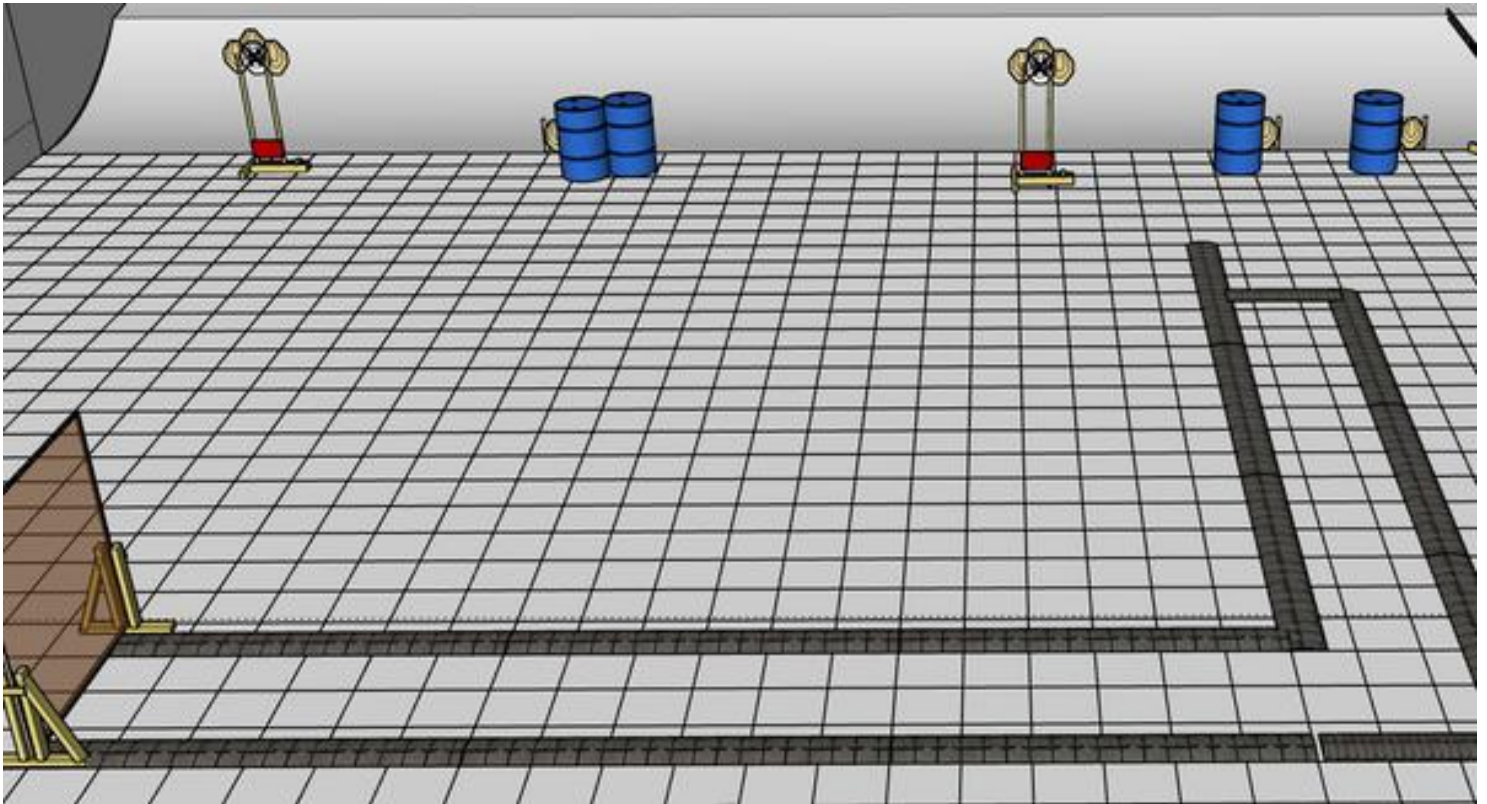

1. Here comes Santa

CoF	Comstock - Long	Points	150 p
Targets	15 paper, 4 no-shoot, Total 15 targets	Min rounds	30
Firearm	Rifle	Match-%	35.71%

Procedure	On signal, engage all targets as they become visible within the demarked area. Tiretreads on ground=faultline. Red/white tape=walls extending up/down to infinity.
Starting position	Standing in box. Gun horizontal at hip-level.
Firearm ready condition	Option 1.
Start on	Audible signal
Stop on	Last shot
Penalties	As per current edition of rules
Safety angles	Left: End of concrete blocks. Right: Orange marker on wall. Up: Top of berm.
Setup notes	

2. Too much christmas pudding

CoF	Comstock - Long	Points	120 p
Targets	12 paper, 4 no-shoot, Total 12 targets	Min rounds	24
Firearm	Rifle	Match-%	28.57%

Procedure	On signal, engage all targets as they become visible within the demarked area. Tiretreads on ground=faultline. All shots must be shot thru apertures. One target array from each aperture. Each shot fired on wrong target array will receive one penalty.
Starting position	Standing anywhere. Gun horizontal at hip-level.
Firearm ready condition	Option 1.
Start on	Audible signal
Stop on	Last shot
Penalties	As per current edition of rules
Safety angles	Left: End of concrete blocks. Right: Orange marker on wall. Up: Top of berm.
Setup notes	

3. Merry christmas

CoF	Comstock - Medium	Points	100 p
Targets	10 paper, 2 no-shoot, Total 10 targets	Min rounds	20
Firearm	Rifle	Match-%	23.81%

Procedure	On signal, engage all targets as they become visible within the demarked area. Tiretreads on ground=faultline. Red/white tape=walls extending up/down to infinity.
Starting position	Standing in corner. Heels touching marks as demonstrated by RO. Gun horizontal at hip-level.
Firearm ready condition	Option 1.
Start on	Audible signal
Stop on	Last shot
Penalties	As per current edition of rules
Safety angles	Left: 90, Right: 90, Up: Top of berm.
Setup notes	