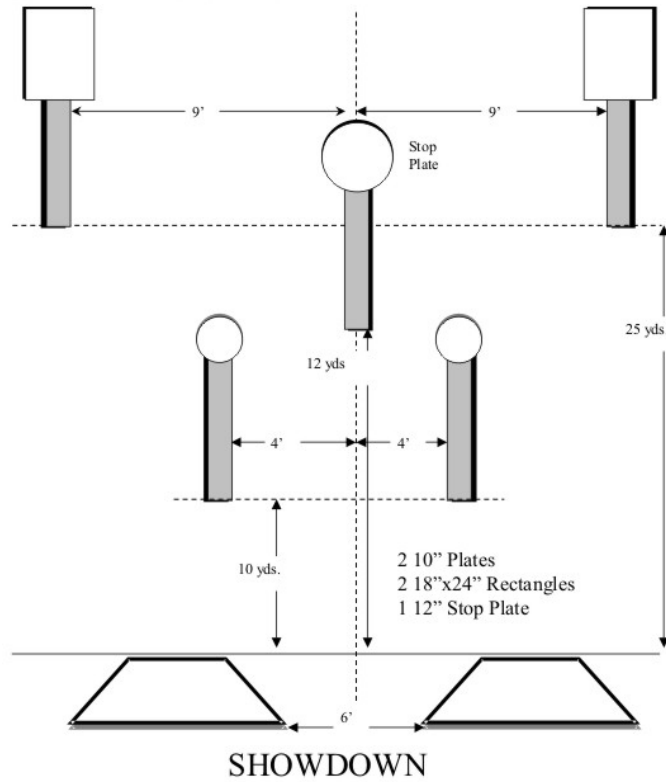

# 1. Five To Go

Scoring	sound	Strings	The best 4 of 5 will be counted
Distance	21 feet to stop plate	Min rounds	25
Correction	0 sec		-

Procedure	
Starting position	
Start on	
Stop on	
Penalties	
Safety angles	L/R
Setup notes	

## 2. Outer Limits

Scoring	sound	Strings	The best 3 of 4 will be counted
Distance	54 feet to stop plate	Min rounds	20
Correction	0 sec		-

Procedure	
Starting position	
Start on	
Stop on	
Penalties	
Safety angles	L/R
Setup notes	

# 4. Showdown

Scoring	sound	Strings	The best 4 of 5 will be counted
Distance	36 feet to stop plate	Min rounds	25
Correction	0 sec		-

Procedure	
Starting position	
Start on	
Stop on	
Penalties	
Safety angles	L/R
Setup notes	