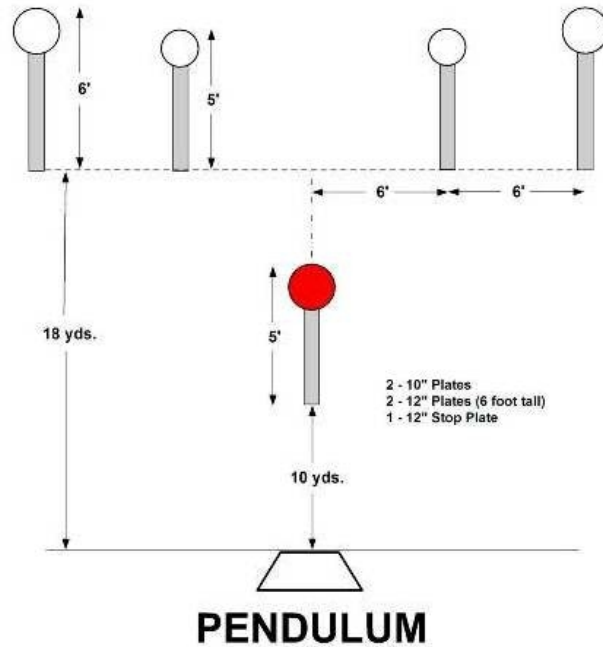

7. Pendulum

Scoring	sound	Strings	The best 4 of 5 will be counted
Distance	30 feet to stop plate	Min rounds	25
Correction	0 sec		-

Procedure	
Starting position	
Start on	
Stop on	
Penalties	
Safety angles	L/R
Setup notes