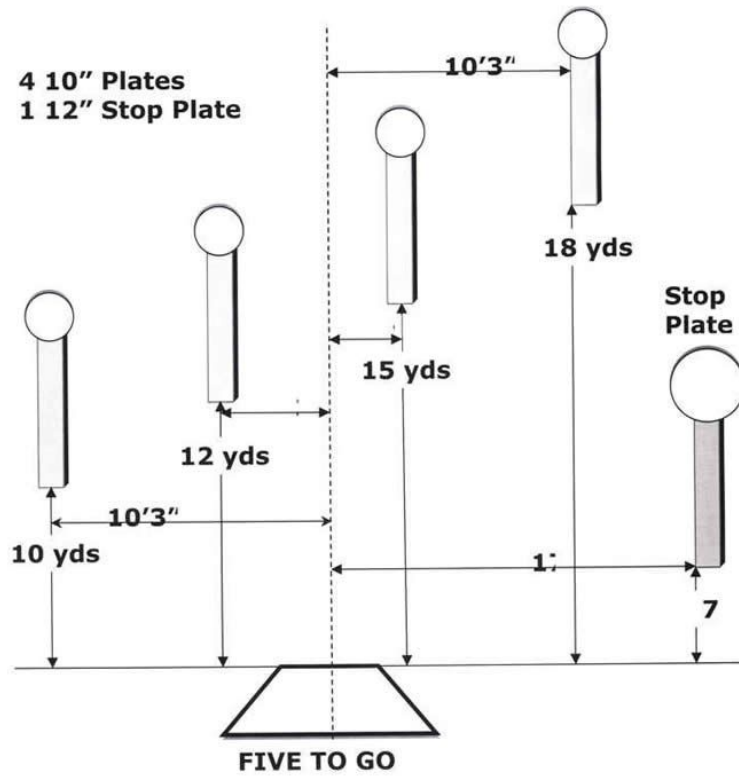

# 1. Five To Go

Scoring	sound	Strings	The best 4 of 5 will be counted
Distance	21 feet to stop plate	Min rounds	25
Correction	0 sec		-

Procedure	
Starting position	
Start on	
Stop on	
Penalties	
Safety angles	L/R
Setup notes	

## 2. Outer Limits

Scoring	sound	Strings	The best 3 of 4 will be counted
Distance	54 feet to stop plate	Min rounds	20
Correction	0 sec		-

Procedure	
Starting position	
Start on	
Stop on	
Penalties	
Safety angles	L/R
Setup notes	

### 3. Roundabout

Scoring	sound	Strings	The best 4 of 5 will be counted
Distance	30 feet to stop plate	Min rounds	25
Correction	0 sec		-

Procedure	
Starting position	
Start on	
Stop on	
Penalties	
Safety angles	L/R
Setup notes	

# 4. Showdown

Scoring	sound	Strings	The best 4 of 5 will be counted
Distance	36 feet to stop plate	Min rounds	25
Correction	0 sec		-

Procedure	
Starting position	
Start on	
Stop on	
Penalties	
Safety angles	L/R
Setup notes	