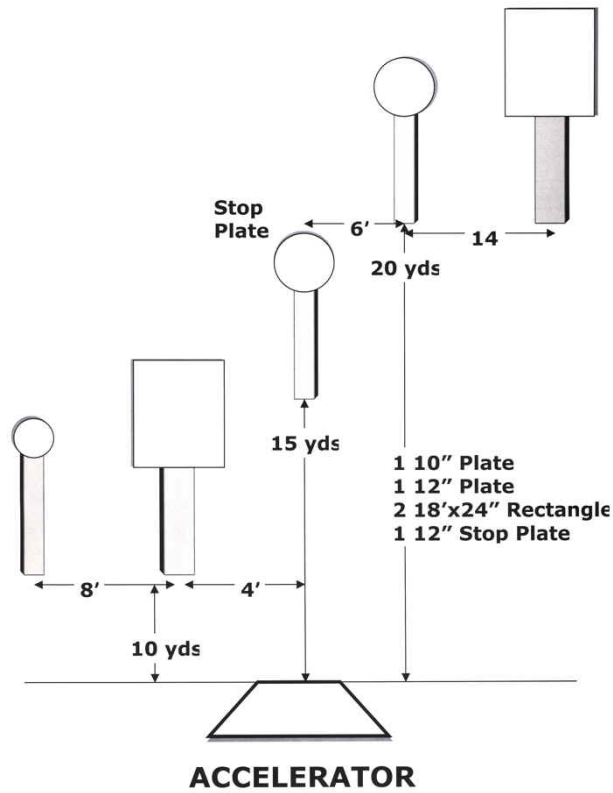

8. Accelerator

Scoring	sound	Strings	The best 4 of 5 will be counted
Distance	45 feet to stop plate	Min rounds	25
Correction	0 sec		-

Procedure	
Starting position	
Start on	
Stop on	
Penalties	
Safety angles	L/R
Setup notes