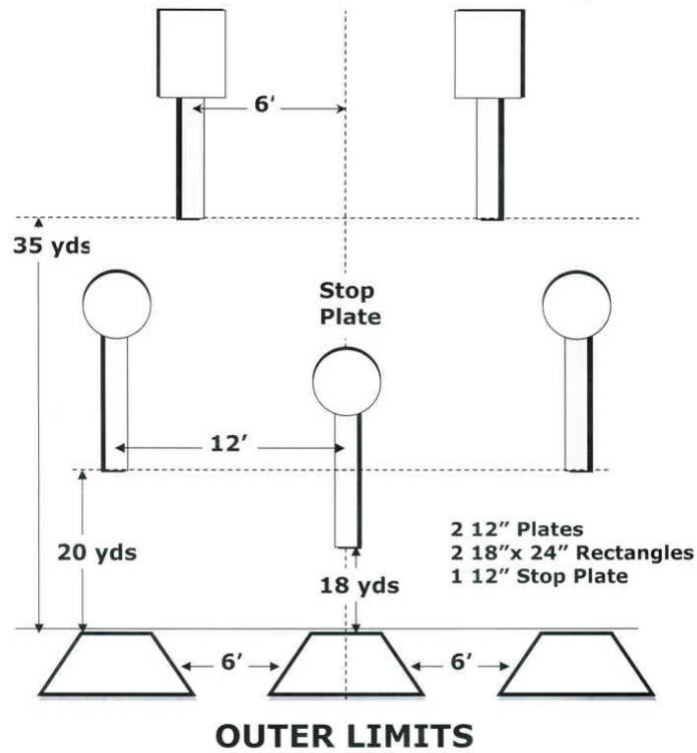

# 1. Five To Go

Scoring	sound	Strings	The best 4 of 5 will be counted
Distance	21 feet to stop plate	Min rounds	25
Correction	0 sec		-

Procedure	
Starting position	
Start on	
Stop on	
Penalties	
Safety angles	L/R
Setup notes	

## 2. Outer Limits

Scoring	sound	Strings	The best 3 of 4 will be counted
Distance	54 feet to stop plate	Min rounds	20
Correction	0 sec		-

Procedure	
Starting position	
Start on	
Stop on	
Penalties	
Safety angles	L/R
Setup notes	

### 3. Roundabout

Scoring	sound	Strings	The best 4 of 5 will be counted
Distance	30 feet to stop plate	Min rounds	25
Correction	0 sec		-

Procedure	
Starting position	
Start on	
Stop on	
Penalties	
Safety angles	L/R
Setup notes	

# 4. Showdown

Scoring	sound	Strings	The best 4 of 5 will be counted
Distance	36 feet to stop plate	Min rounds	25
Correction	0 sec		-

Procedure	
Starting position	
Start on	
Stop on	
Penalties	
Safety angles	L/R
Setup notes	