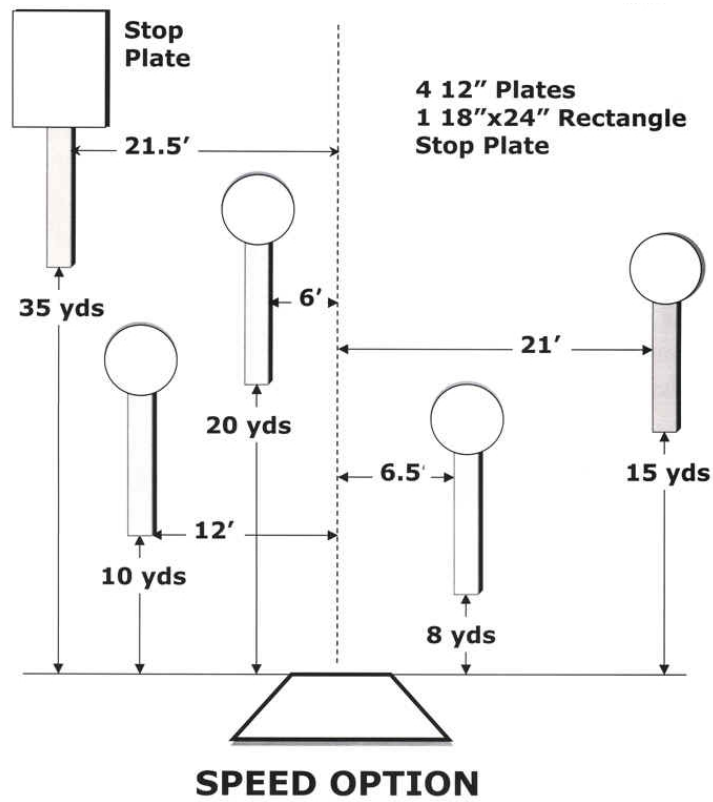

6. Speed Option

Scoring	sound	Strings	The best 4 of 5 will be counted
Distance	105 feet to stop plate	Min rounds	25
Correction	0 sec		-

Procedure	
Starting position	
Start on	
Stop on	
Penalties	
Safety angles	L/R
Setup notes