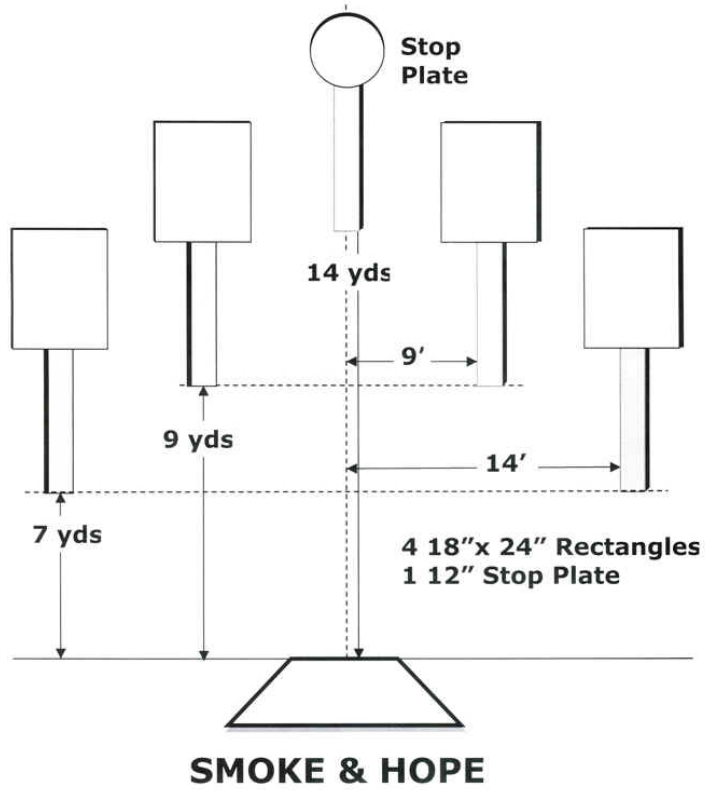

5. Smoke & Hope

Scoring	sound	Strings	The best 4 of 5 will be counted
Distance	42 feet to stop plate	Min rounds	25
Correction	0 sec		-

Procedure	
Starting position	
Start on	
Stop on	
Penalties	
Safety angles	L/R
Setup notes