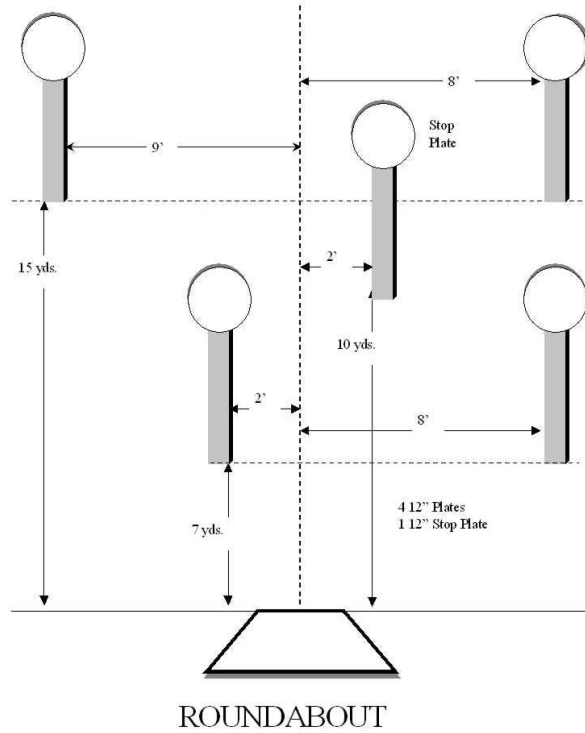

# 1. Five To Go

Scoring	sound	Strings	The best 4 of 5 will be counted
Distance	21 feet to stop plate	Min rounds	25
Correction	0 sec		-

Procedure	
Starting position	
Start on	
Stop on	
Penalties	
Safety angles	L/R
Setup notes	

## 2. Outer Limits

Scoring	sound	Strings	The best 3 of 4 will be counted
Distance	54 feet to stop plate	Min rounds	20
Correction	0 sec		-

Procedure	
Starting position	
Start on	
Stop on	
Penalties	
Safety angles	L/R
Setup notes	

### 3. Roundabout

Scoring	sound	Strings	The best 4 of 5 will be counted
Distance	30 feet to stop plate	Min rounds	25
Correction	0 sec		-

Procedure	
Starting position	
Start on	
Stop on	
Penalties	
Safety angles	L/R
Setup notes	

# 4. Showdown

Scoring	sound	Strings	The best 4 of 5 will be counted
Distance	36 feet to stop plate	Min rounds	25
Correction	0 sec		-

Procedure	
Starting position	
Start on	
Stop on	
Penalties	
Safety angles	L/R
Setup notes	